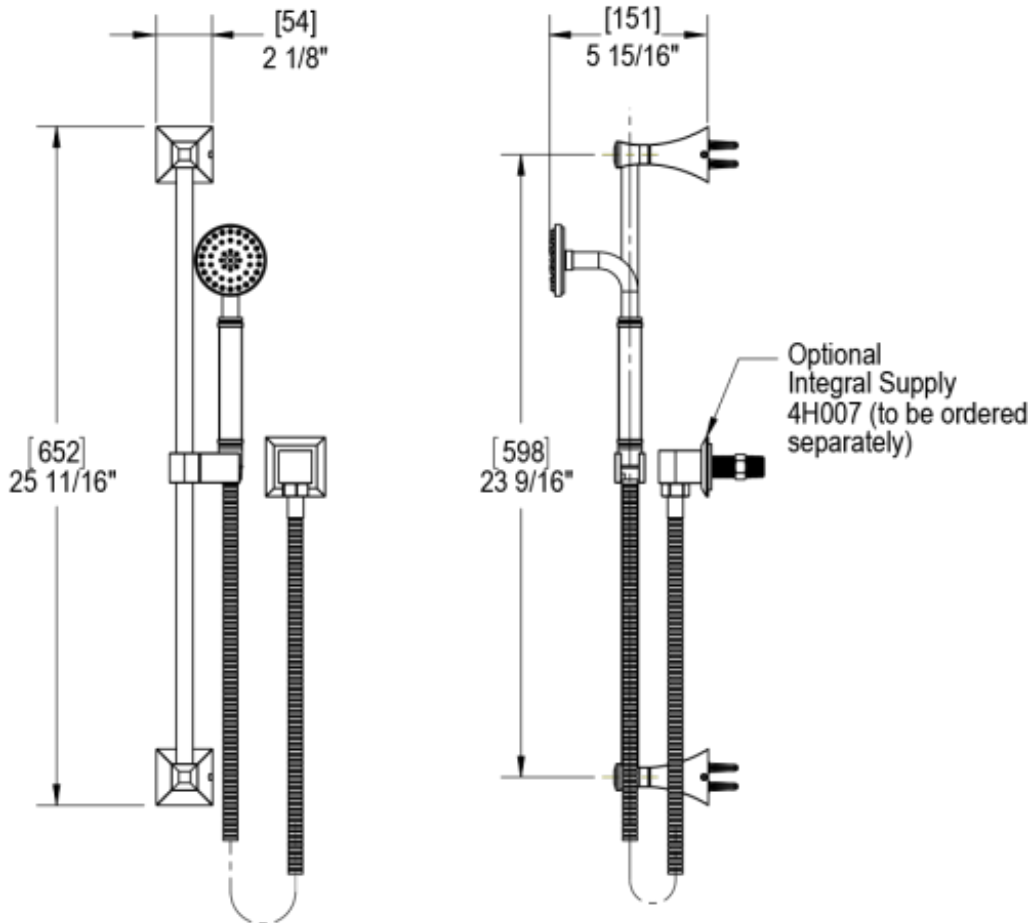

471CQCHJT Specifications

VOLUME CONTROL VALVE TRIM ONLY

ADJUSTABLE SLIDE BAR WITH HAND HELD SHOWER ASSEMBLY

8" SHOWER HEAD WITH CEILING MOUNT 8" SHOWER ARM & FLANGE

INTEGRAL SUPPLY WITH 1/2" NPT X 1/2" NPSM X 3" NIPPLE

BODY SPRAY WITH 1/2" NPT X 1/2" NPSM X 3" NIPPLE X QTY 4 INCLUDED

TEMPERATURE CONTROL VALVE WITH STOPS