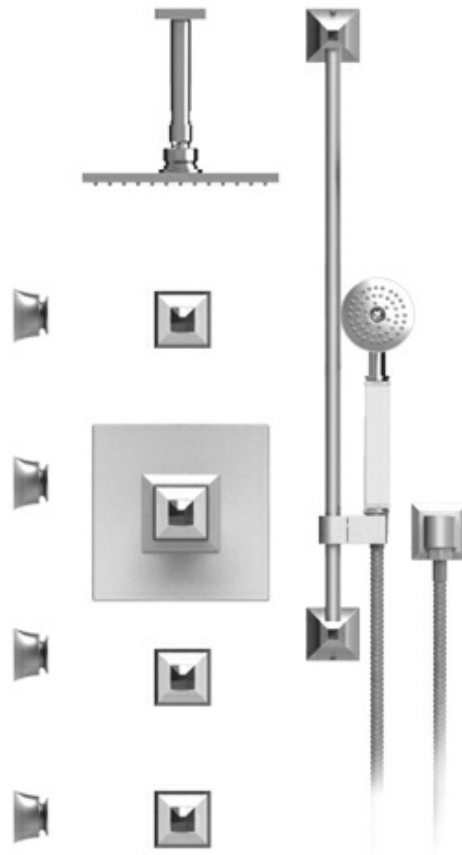

471CQCHJT Specifications

VOLUME CONTROL VALVE TRIM ONLY

ADJUSTABLE SLIDE BAR WITH HAND HELD SHOWER ASSEMBLY

8" SHOWER HEAD WITH CEILING MOUNT 8" SHOWER ARM & FLANGE

INTEGRAL SUPPLY WITH 1/2" NPT X 1/2" NPSM X 3" NIPPLE

BODY SPRAY WITH 1/2" NPT X 1/2" NPSM X 3" NIPPLE X QTY 4 INCLUDED

TEMPERATURE CONTROL VALVE WITH STOPS