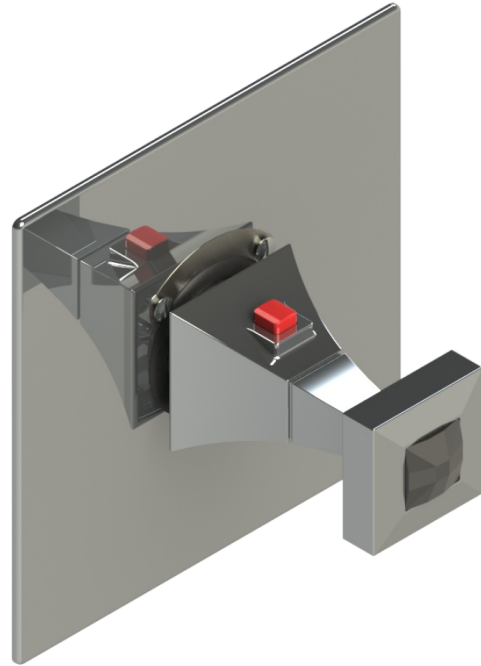

471CQCHJT Specifications

VOLUME CONTROL VALVE TRIM ONLY

ADJUSTABLE SLIDE BAR WITH HAND HELD SHOWER ASSEMBLY

8" SHOWER HEAD WITH CEILING MOUNT 8" SHOWER ARM & FLANGE

INTEGRAL SUPPLY WITH 1/2" NPT X 1/2" NPSM X 3" NIPPLE

BODY SPRAY WITH 1/2" NPT X 1/2" NPSM X 3" NIPPLE X QTY 4 INCLUDED

TEMPERATURE CONTROL VALVE WITH STOPS