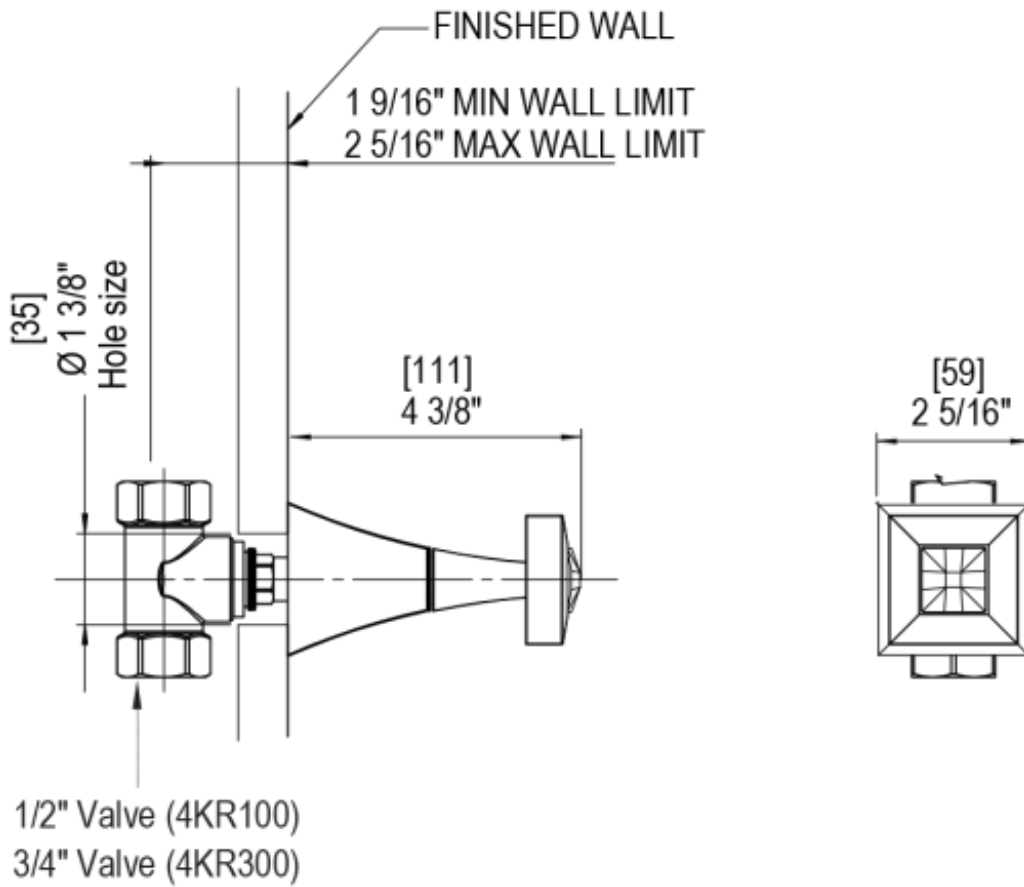

471CQCHJT Specifications

VOLUME CONTROL VALVE TRIM ONLY

ADJUSTABLE SLIDE BAR WITH HAND HELD SHOWER ASSEMBLY

8" SHOWER HEAD WITH CEILING MOUNT 8" SHOWER ARM & FLANGE

INTEGRAL SUPPLY WITH 1/2" NPT X 1/2" NPSM X 3" NIPPLE

BODY SPRAY WITH 1/2" NPT X 1/2" NPSM X 3" NIPPLE X QTY 4 INCLUDED

TEMPERATURE CONTROL VALVE WITH STOPS