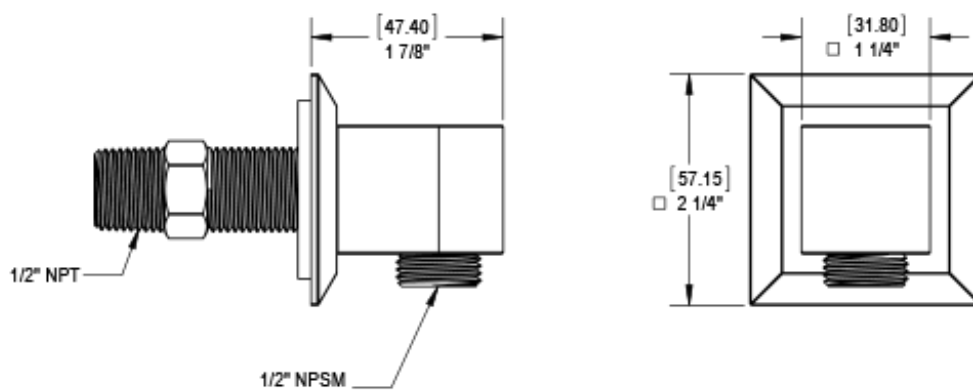

471CQCHJT Specifications

VOLUME CONTROL VALVE TRIM ONLY

ADJUSTABLE SLIDE BAR WITH HAND HELD SHOWER ASSEMBLY

8" SHOWER HEAD WITH CEILING MOUNT 8" SHOWER ARM & FLANGE

INTEGRAL SUPPLY WITH 1/2" NPT X 1/2" NPSM X 3" NIPPLE

BODY SPRAY WITH 1/2" NPT X 1/2" NPSM X 3" NIPPLE X QTY 4 INCLUDED

TEMPERATURE CONTROL VALVE WITH STOPS