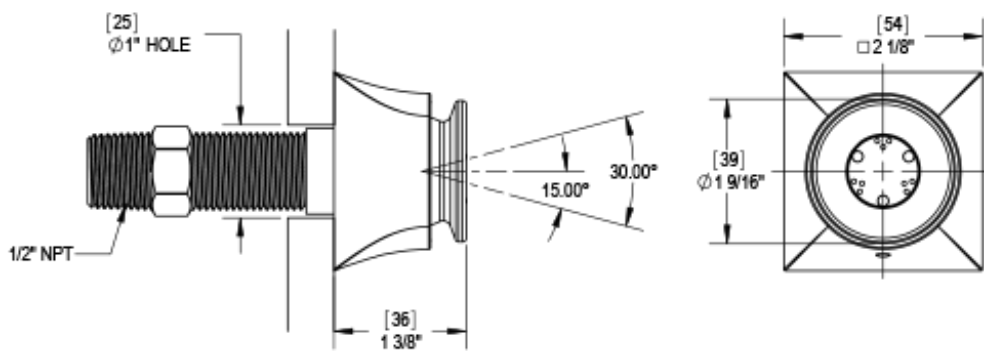

471CQCHJT Specifications

VOLUME CONTROL VALVE TRIM ONLY

ADJUSTABLE SLIDE BAR WITH HAND HELD SHOWER ASSEMBLY

8" SHOWER HEAD WITH CEILING MOUNT 8" SHOWER ARM & FLANGE

INTEGRAL SUPPLY WITH 1/2" NPT X 1/2" NPSM X 3" NIPPLE

BODY SPRAY WITH 1/2" NPT X 1/2" NPSM X 3" NIPPLE X QTY 4 INCLUDED

TEMPERATURE CONTROL VALVE WITH STOPS