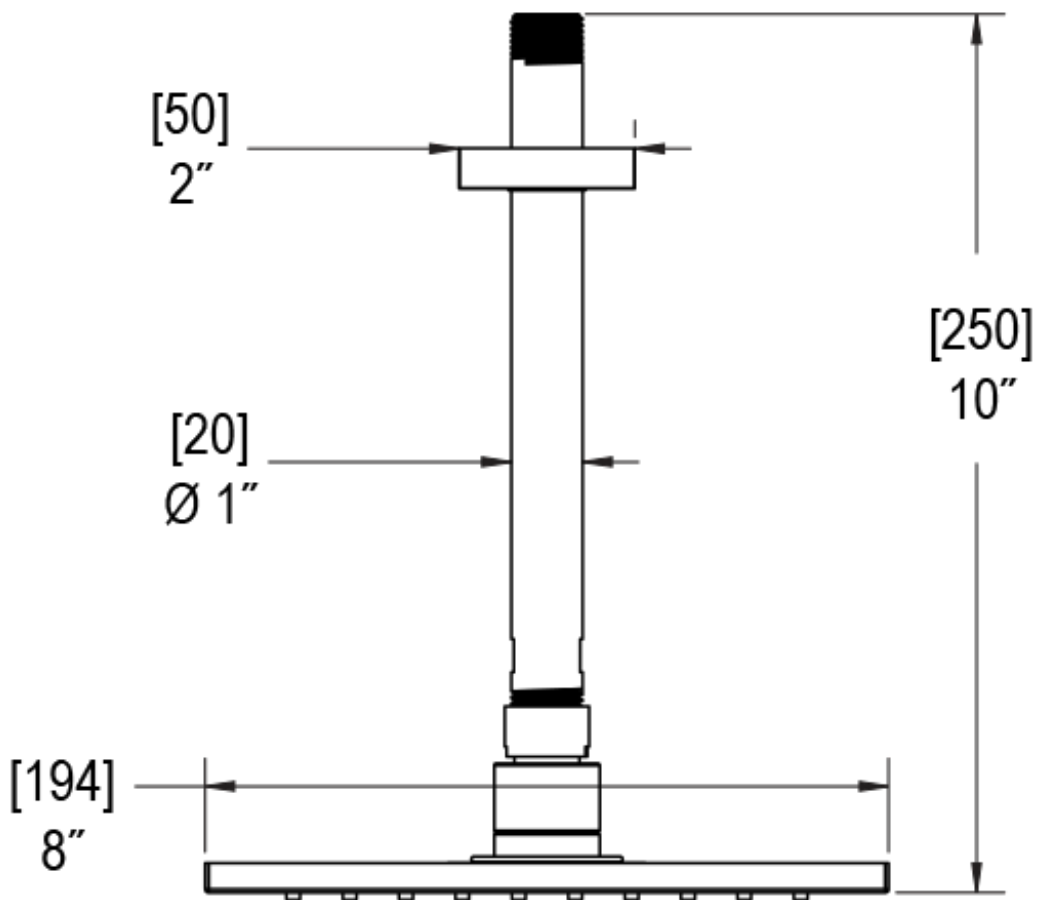

471CQCHJT Specifications

VOLUME CONTROL VALVE TRIM ONLY

ADJUSTABLE SLIDE BAR WITH HAND HELD SHOWER ASSEMBLY

8" SHOWER HEAD WITH CEILING MOUNT 8" SHOWER ARM & FLANGE

INTEGRAL SUPPLY WITH 1/2" NPT X 1/2" NPSM X 3" NIPPLE

BODY SPRAY WITH 1/2" NPT X 1/2" NPSM X 3" NIPPLE X QTY 4 INCLUDED

TEMPERATURE CONTROL VALVE WITH STOPS