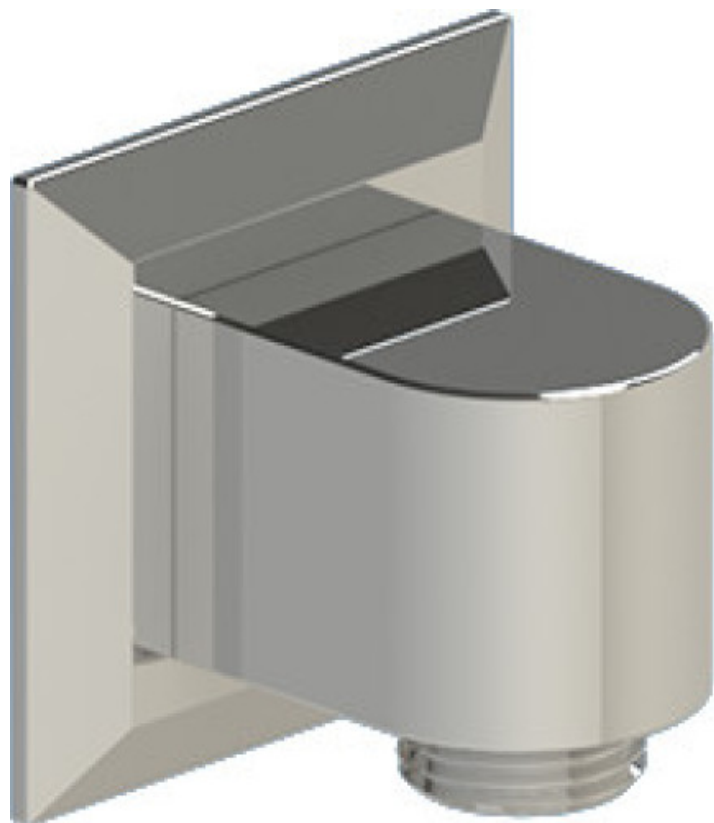

471CQCHJT Specifications

VOLUME CONTROL VALVE TRIM ONLY

ADJUSTABLE SLIDE BAR WITH HAND HELD SHOWER ASSEMBLY

8" SHOWER HEAD WITH CEILING MOUNT 8" SHOWER ARM & FLANGE

INTEGRAL SUPPLY WITH 1/2" NPT X 1/2" NPSM X 3" NIPPLE

BODY SPRAY WITH 1/2" NPT X 1/2" NPSM X 3" NIPPLE X QTY 4 INCLUDED

TEMPERATURE CONTROL VALVE WITH STOPS