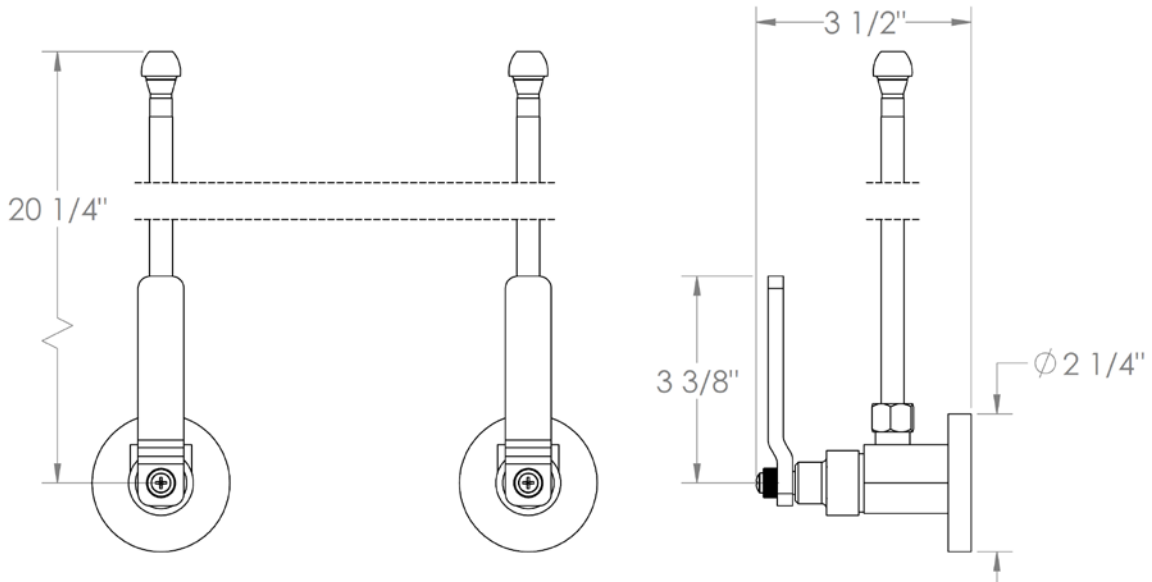

**38-MAS2-EV4**

Lavatory Angle Stop Kit

1/2" IPS x 3/8" OD Compression

**WATERMARK** DESIGNS 7/12/2018