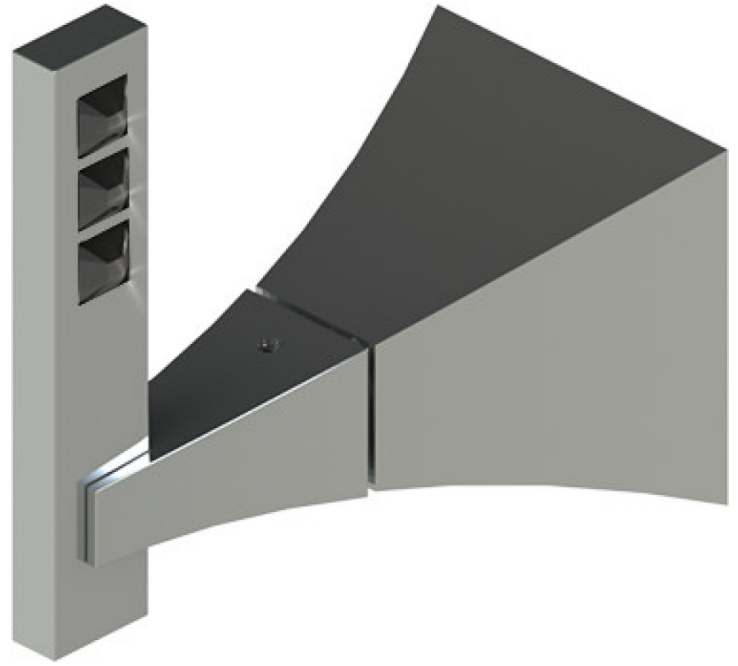

471CLCHJT

Specifications

VOLUME CONTROL VALVE TRIM ONLY

ADJUSTABLE SLIDE BAR WITH HAND HELD SHOWER ASSEMBLY

8" SHOWER HEAD WITH CEILING MOUNT 8" SHOWER ARM & FLANGE

INTEGRAL SUPPLY WITH 1/2" NPT X 1/2" NPSM X 3" NIPPLE

BODY SPRAY WITH 1/2" NPT X 1/2" NPSM X 3" NIPPLE X QTY 4 INCLUDED

TEMPERATURE CONTROL VALVE WITH STOPS