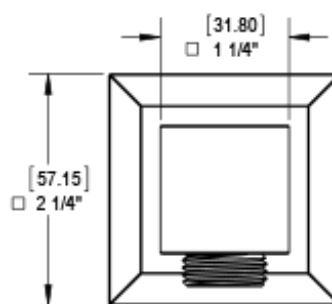

471CLCHJT

Specifications

VOLUME CONTROL VALVE TRIM ONLY

ADJUSTABLE SLIDE BAR WITH HAND HELD SHOWER ASSEMBLY

8" SHOWER HEAD WITH CEILING MOUNT 8" SHOWER ARM & FLANGE

INTEGRAL SUPPLY WITH 1/2" NPT X 1/2" NPSM X 3" NIPPLE

BODY SPRAY WITH 1/2" NPT X 1/2" NPSM X 3" NIPPLE X QTY 4 INCLUDED

TEMPERATURE CONTROL VALVE WITH STOPS