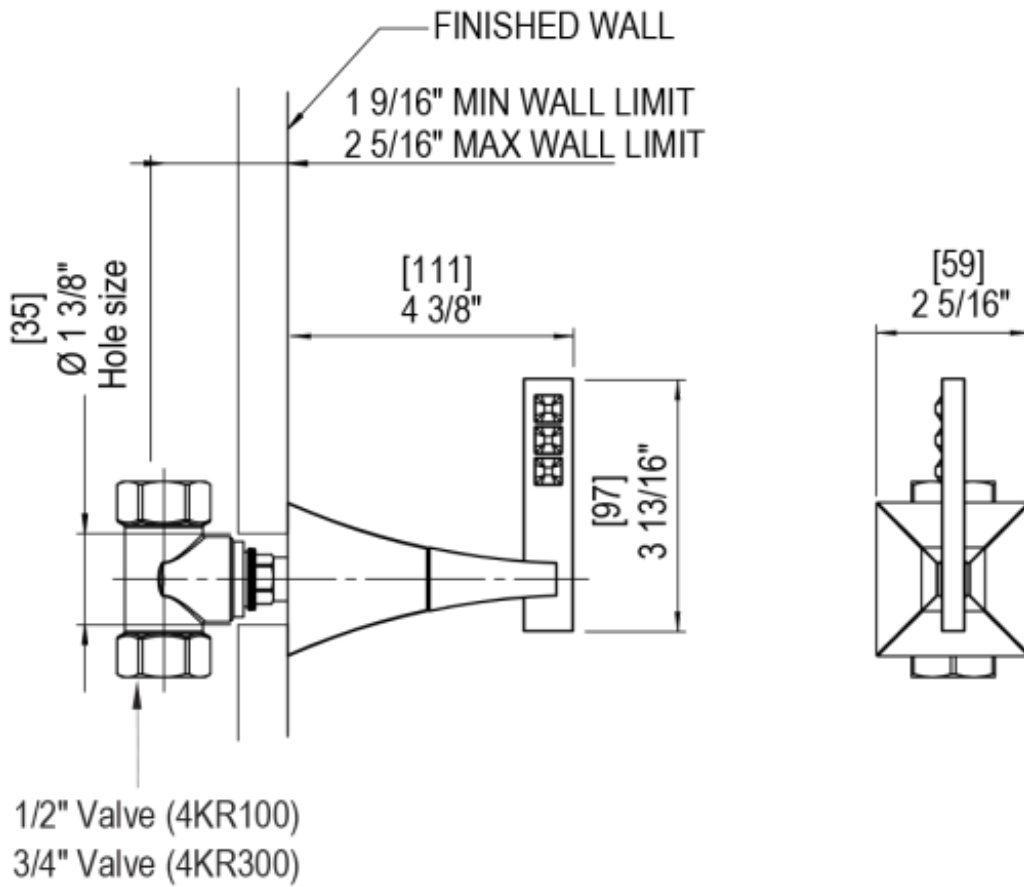

471CLCHJT

Specifications

VOLUME CONTROL VALVE TRIM ONLY

ADJUSTABLE SLIDE BAR WITH HAND HELD SHOWER ASSEMBLY

8" SHOWER HEAD WITH CEILING MOUNT 8" SHOWER ARM & FLANGE

INTEGRAL SUPPLY WITH 1/2" NPT X 1/2" NPSM X 3" NIPPLE

BODY SPRAY WITH 1/2" NPT X 1/2" NPSM X 3" NIPPLE X QTY 4 INCLUDED

TEMPERATURE CONTROL VALVE WITH STOPS