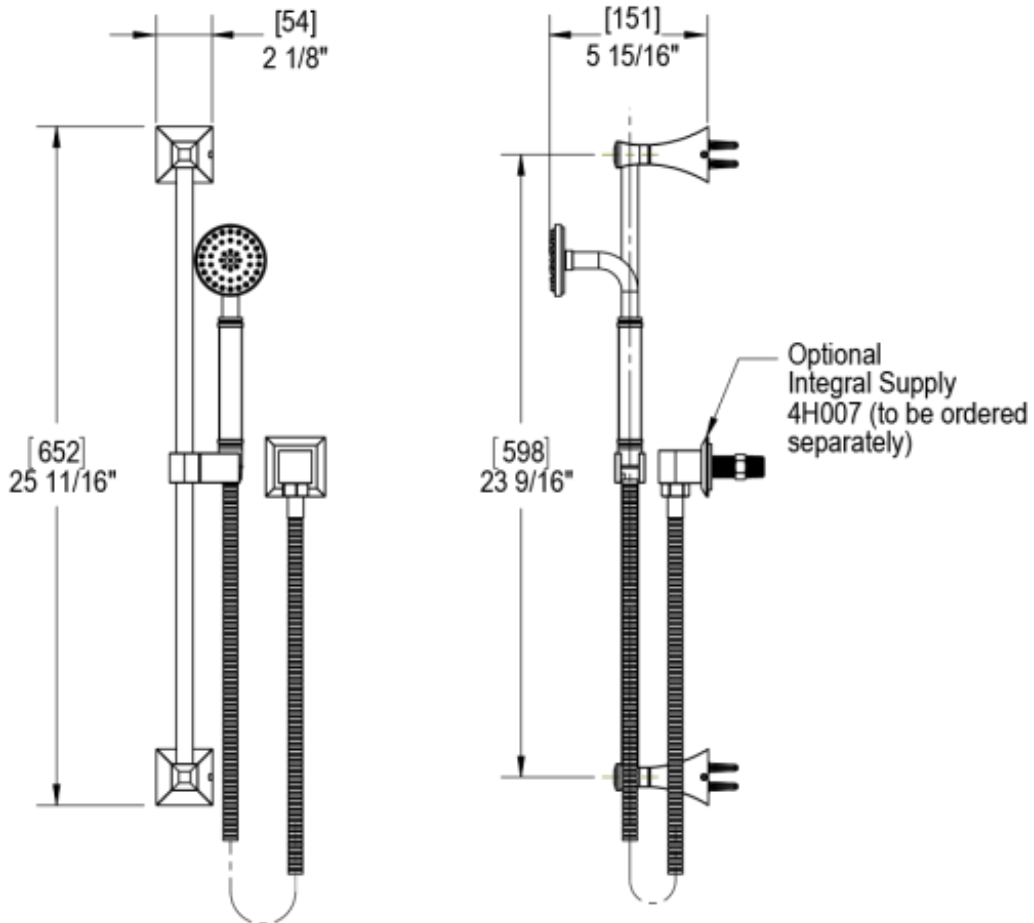

471CLCHJT

Specifications

VOLUME CONTROL VALVE TRIM ONLY

ADJUSTABLE SLIDE BAR WITH HAND HELD SHOWER ASSEMBLY

8" SHOWER HEAD WITH CEILING MOUNT 8" SHOWER ARM & FLANGE

INTEGRAL SUPPLY WITH 1/2" NPT X 1/2" NPSM X 3" NIPPLE

BODY SPRAY WITH 1/2" NPT X 1/2" NPSM X 3" NIPPLE X QTY 4 INCLUDED

TEMPERATURE CONTROL VALVE WITH STOPS