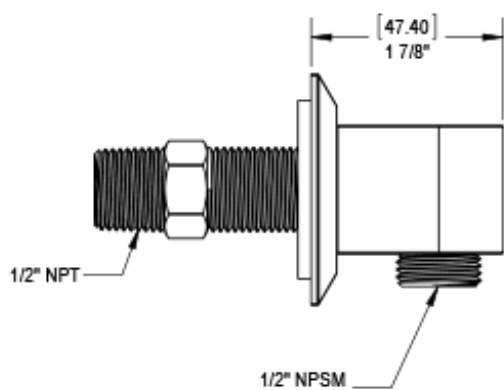

471CLCHJT

Specifications

VOLUME CONTROL VALVE TRIM ONLY

ADJUSTABLE SLIDE BAR WITH HAND HELD SHOWER ASSEMBLY

8" SHOWER HEAD WITH CEILING MOUNT 8" SHOWER ARM & FLANGE

INTEGRAL SUPPLY WITH 1/2" NPT X 1/2" NPSM X 3" NIPPLE

BODY SPRAY WITH 1/2" NPT X 1/2" NPSM X 3" NIPPLE X QTY 4 INCLUDED

TEMPERATURE CONTROL VALVE WITH STOPS