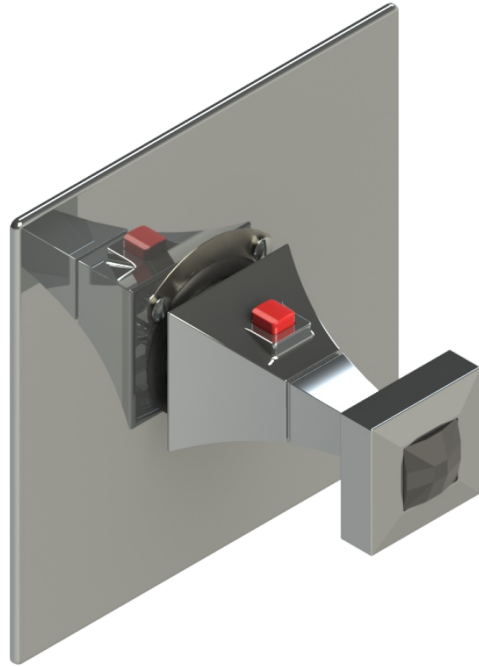

471CLCHJT

Specifications

VOLUME CONTROL VALVE TRIM ONLY

ADJUSTABLE SLIDE BAR WITH HAND HELD SHOWER ASSEMBLY

8" SHOWER HEAD WITH CEILING MOUNT 8" SHOWER ARM & FLANGE

INTEGRAL SUPPLY WITH 1/2" NPT X 1/2" NPSM X 3" NIPPLE

BODY SPRAY WITH 1/2" NPT X 1/2" NPSM X 3" NIPPLE X QTY 4 INCLUDED

TEMPERATURE CONTROL VALVE WITH STOPS