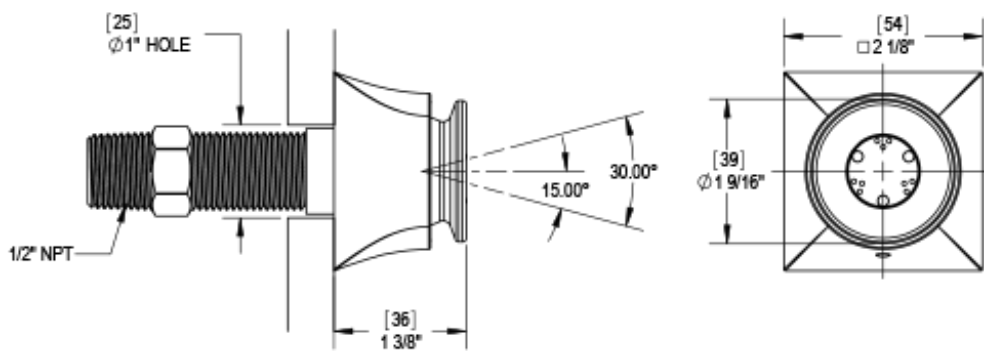

471CLCHJT

Specifications

VOLUME CONTROL VALVE TRIM ONLY

ADJUSTABLE SLIDE BAR WITH HAND HELD SHOWER ASSEMBLY

8" SHOWER HEAD WITH CEILING MOUNT 8" SHOWER ARM & FLANGE

INTEGRAL SUPPLY WITH 1/2" NPT X 1/2" NPSM X 3" NIPPLE

BODY SPRAY WITH 1/2" NPT X 1/2" NPSM X 3" NIPPLE X QTY 4 INCLUDED

TEMPERATURE CONTROL VALVE WITH STOPS