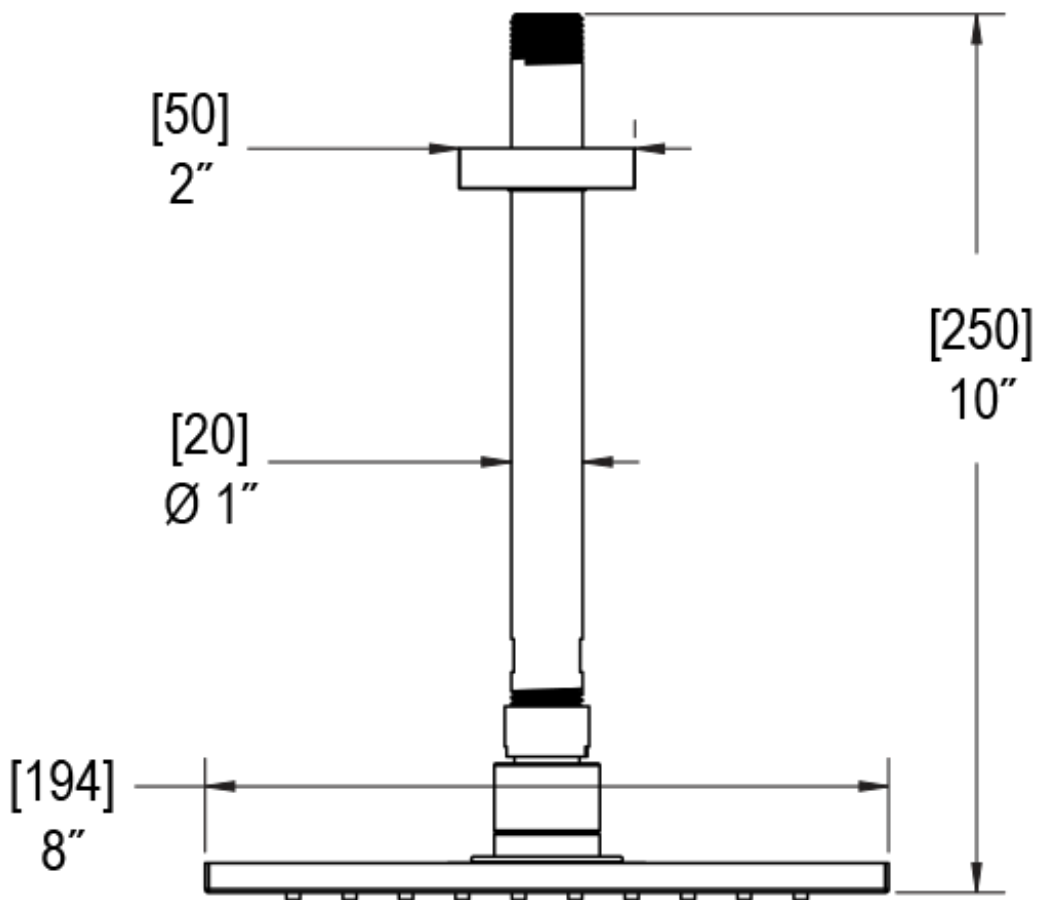

471CLCHJT

Specifications

VOLUME CONTROL VALVE TRIM ONLY

ADJUSTABLE SLIDE BAR WITH HAND HELD SHOWER ASSEMBLY

8" SHOWER HEAD WITH CEILING MOUNT 8" SHOWER ARM & FLANGE

INTEGRAL SUPPLY WITH 1/2" NPT X 1/2" NPSM X 3" NIPPLE

BODY SPRAY WITH 1/2" NPT X 1/2" NPSM X 3" NIPPLE X QTY 4 INCLUDED

TEMPERATURE CONTROL VALVE WITH STOPS