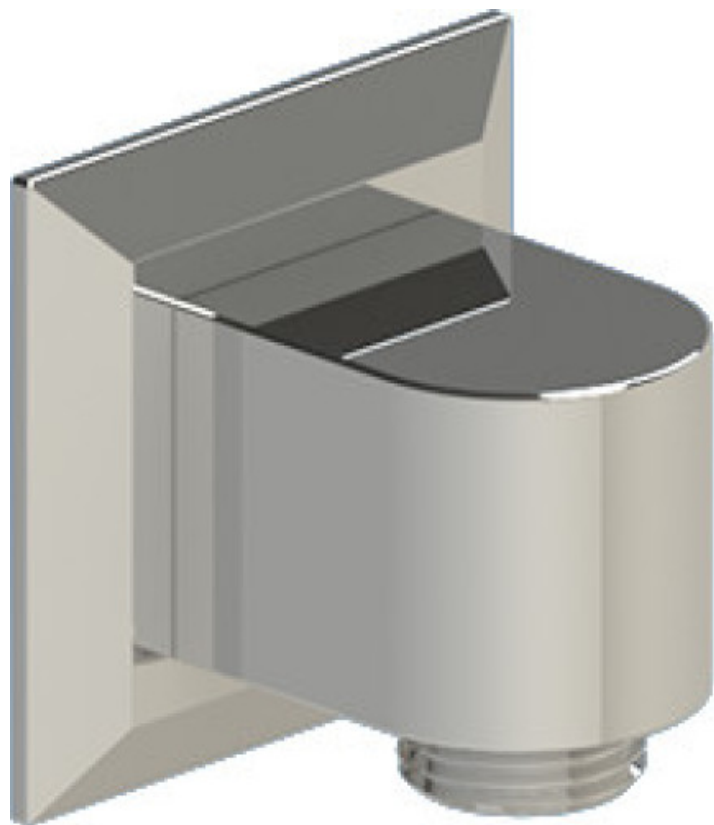

471CLCHJT

Specifications

VOLUME CONTROL VALVE TRIM ONLY

ADJUSTABLE SLIDE BAR WITH HAND HELD SHOWER ASSEMBLY

8" SHOWER HEAD WITH CEILING MOUNT 8" SHOWER ARM & FLANGE

INTEGRAL SUPPLY WITH 1/2" NPT X 1/2" NPSM X 3" NIPPLE

BODY SPRAY WITH 1/2" NPT X 1/2" NPSM X 3" NIPPLE X QTY 4 INCLUDED

TEMPERATURE CONTROL VALVE WITH STOPS