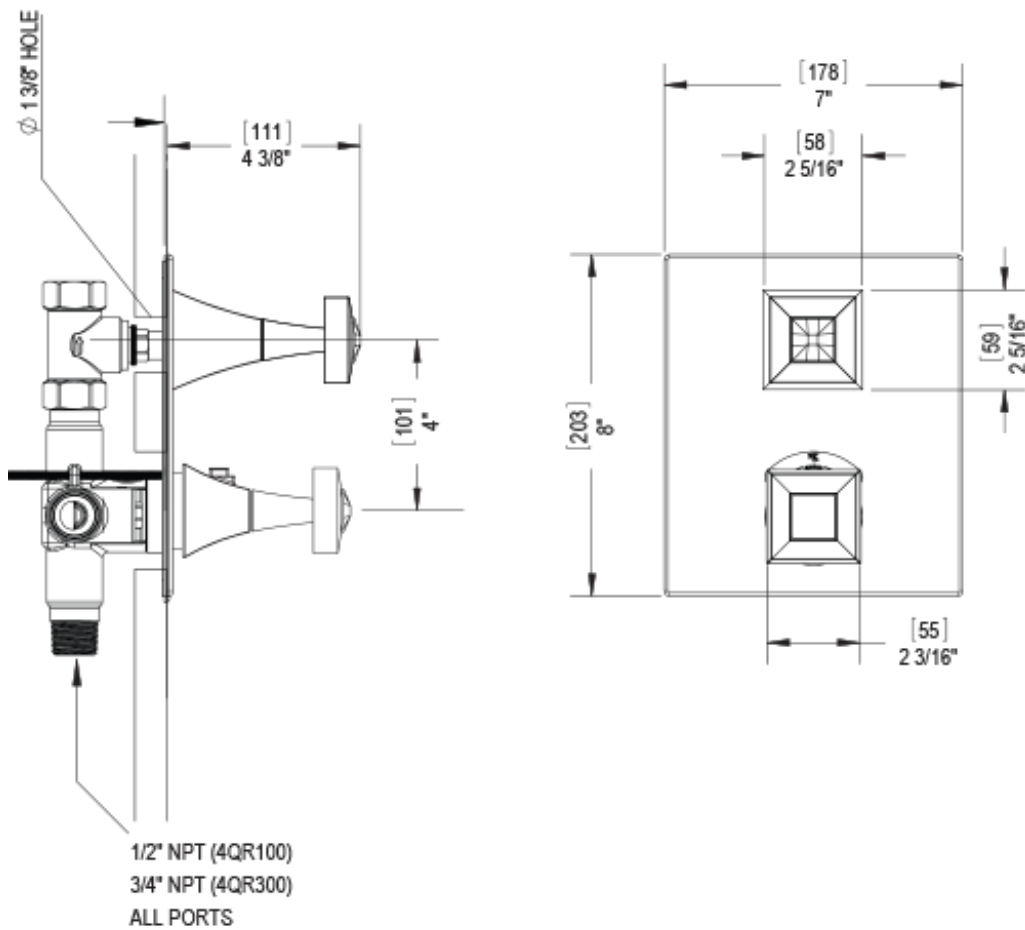

# 42ICQABMJT Specifications

TEMPERATURE CONTROL VALVE WITH STOPS & VOLUME CONTROL TRIM ONLY

VOLUME CONTROL VALVE TRIM ONLY

ADJUSTABLE SLIDE BAR WITH HAND HELD SHOWER ASSEMBLY

8" SHOWER HEAD WITH CEILING MOUNT 8" SHOWER ARM & FLANGE

INTEGRAL SUPPLY WITH 1/2" NPT X 1/2" NPSM X 3" NIPPLE