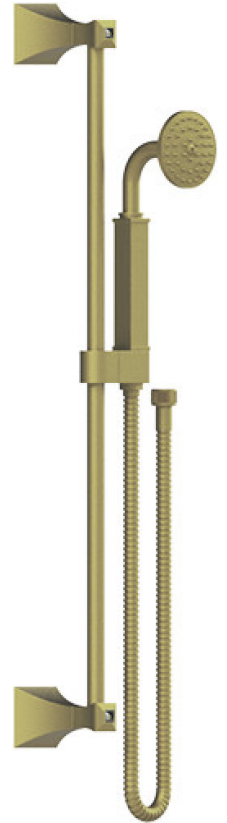

# 42ICQABMJT Specifications

TEMPERATURE CONTROL VALVE WITH STOPS & VOLUME CONTROL TRIM ONLY

VOLUME CONTROL VALVE TRIM ONLY

ADJUSTABLE SLIDE BAR WITH HAND HELD SHOWER ASSEMBLY

8" SHOWER HEAD WITH CEILING MOUNT 8" SHOWER ARM & FLANGE

INTEGRAL SUPPLY WITH 1/2" NPT X 1/2" NPSM X 3" NIPPLE