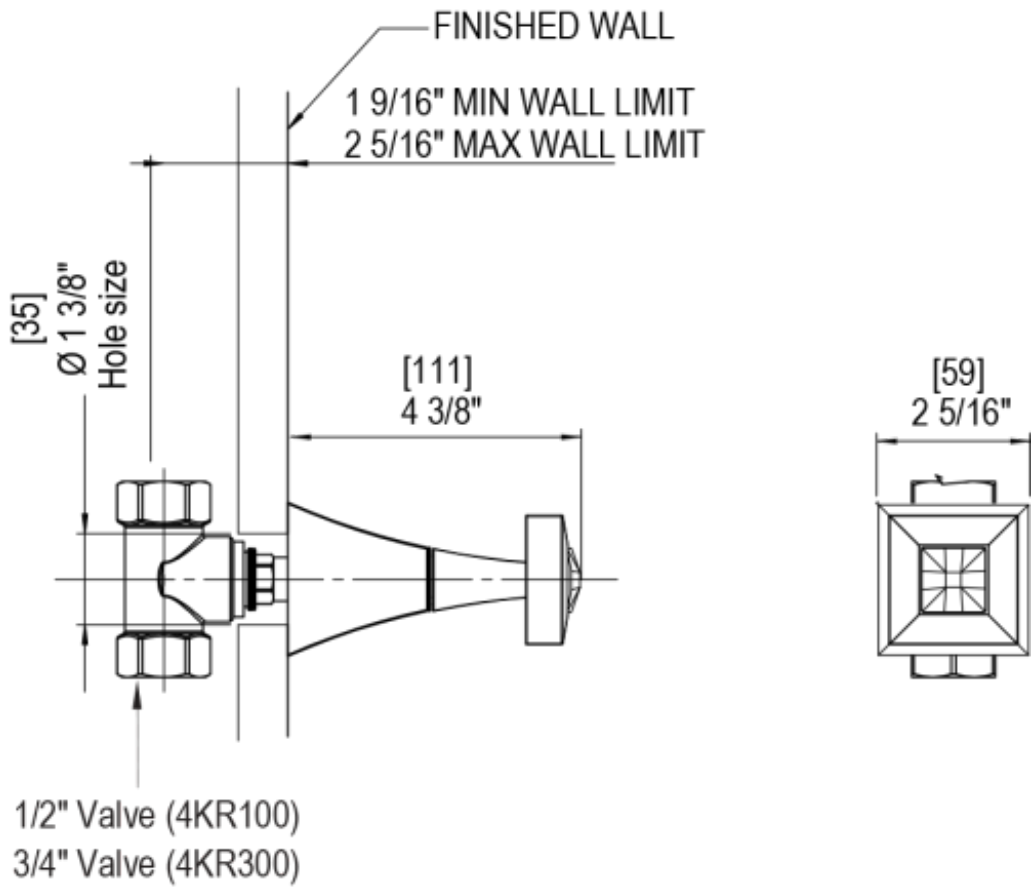

# 42ICQABMJT Specifications

TEMPERATURE CONTROL VALVE WITH STOPS & VOLUME CONTROL TRIM ONLY

VOLUME CONTROL VALVE TRIM ONLY

ADJUSTABLE SLIDE BAR WITH HAND HELD SHOWER ASSEMBLY

8" SHOWER HEAD WITH CEILING MOUNT 8" SHOWER ARM & FLANGE

INTEGRAL SUPPLY WITH 1/2" NPT X 1/2" NPSM X 3" NIPPLE