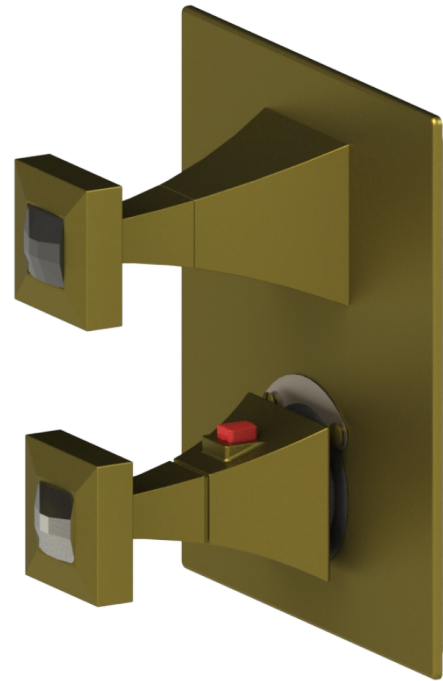

# 42ICQABMJT Specifications

TEMPERATURE CONTROL VALVE WITH STOPS & VOLUME CONTROL TRIM ONLY

VOLUME CONTROL VALVE TRIM ONLY

ADJUSTABLE SLIDE BAR WITH HAND HELD SHOWER ASSEMBLY

8" SHOWER HEAD WITH CEILING MOUNT 8" SHOWER ARM & FLANGE

INTEGRAL SUPPLY WITH 1/2" NPT X 1/2" NPSM X 3" NIPPLE