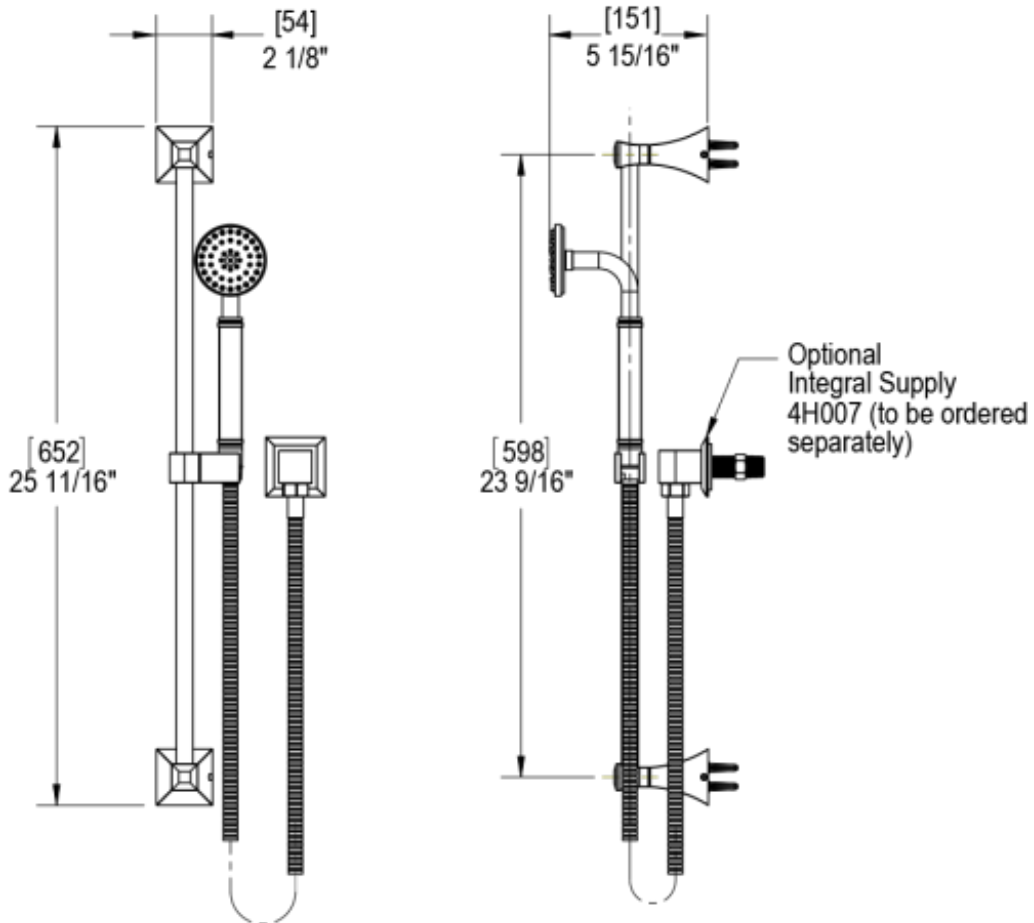

# 42ICQABMJT Specifications

TEMPERATURE CONTROL VALVE WITH STOPS & VOLUME CONTROL TRIM ONLY

VOLUME CONTROL VALVE TRIM ONLY

ADJUSTABLE SLIDE BAR WITH HAND HELD SHOWER ASSEMBLY

8" SHOWER HEAD WITH CEILING MOUNT 8" SHOWER ARM & FLANGE

INTEGRAL SUPPLY WITH 1/2" NPT X 1/2" NPSM X 3" NIPPLE