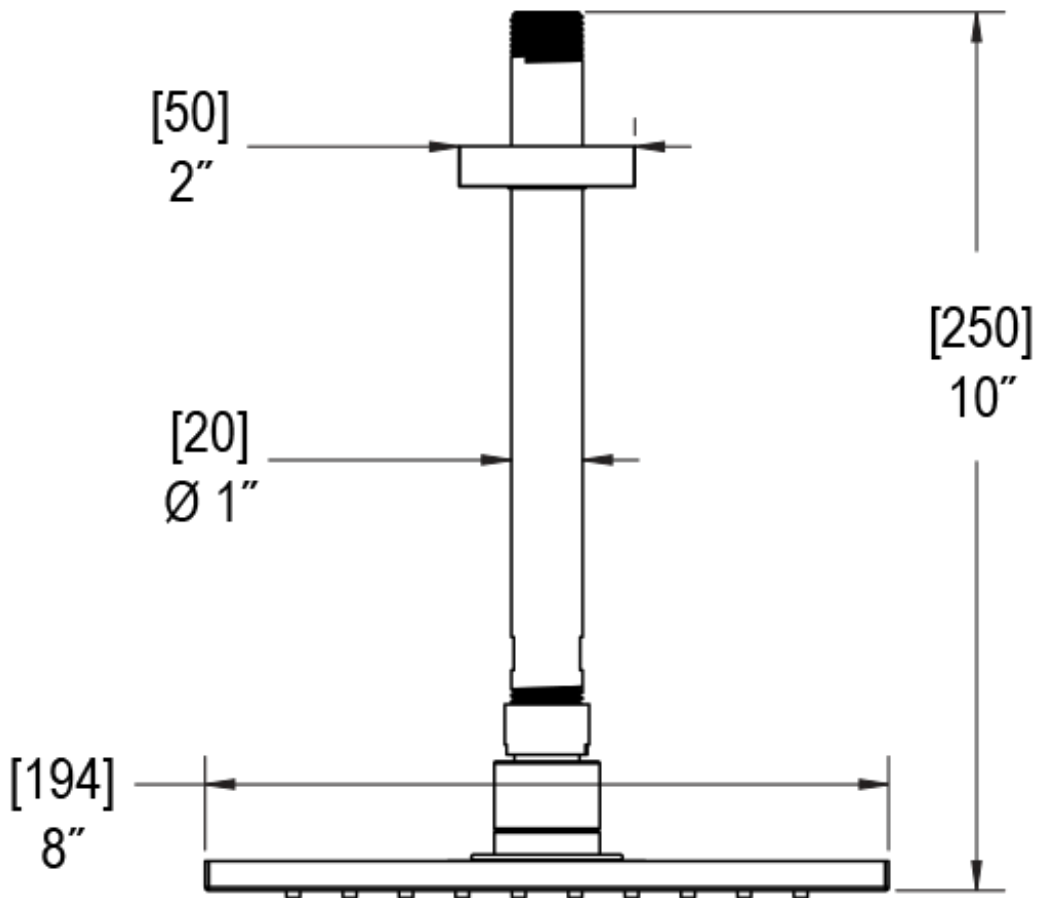

# 42ICQABMJT Specifications

TEMPERATURE CONTROL VALVE WITH STOPS & VOLUME CONTROL TRIM ONLY

VOLUME CONTROL VALVE TRIM ONLY

ADJUSTABLE SLIDE BAR WITH HAND HELD SHOWER ASSEMBLY

8" SHOWER HEAD WITH CEILING MOUNT 8" SHOWER ARM & FLANGE

INTEGRAL SUPPLY WITH 1/2" NPT X 1/2" NPSM X 3" NIPPLE