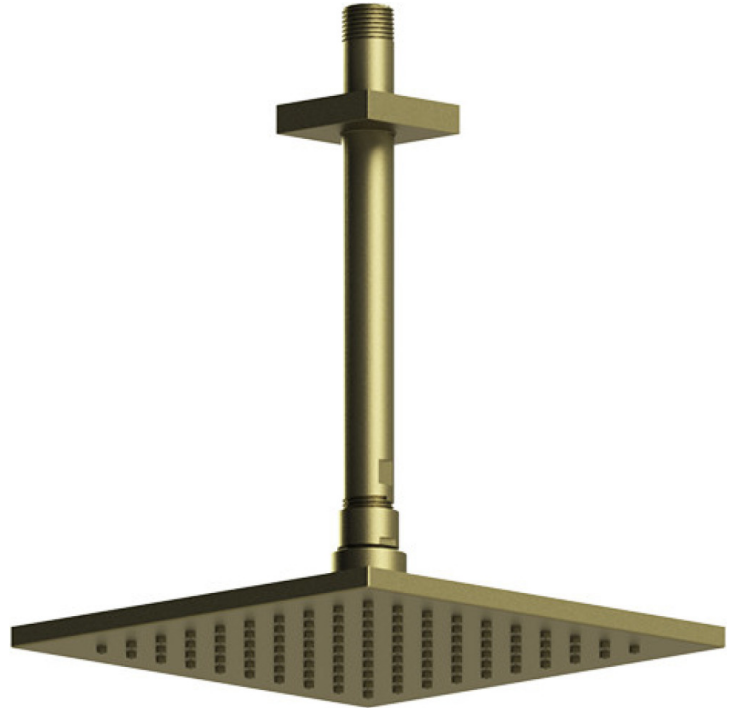

# 42ICQABMJT Specifications

TEMPERATURE CONTROL VALVE WITH STOPS & VOLUME CONTROL TRIM ONLY

VOLUME CONTROL VALVE TRIM ONLY

ADJUSTABLE SLIDE BAR WITH HAND HELD SHOWER ASSEMBLY

8" SHOWER HEAD WITH CEILING MOUNT 8" SHOWER ARM & FLANGE

INTEGRAL SUPPLY WITH 1/2" NPT X 1/2" NPSM X 3" NIPPLE