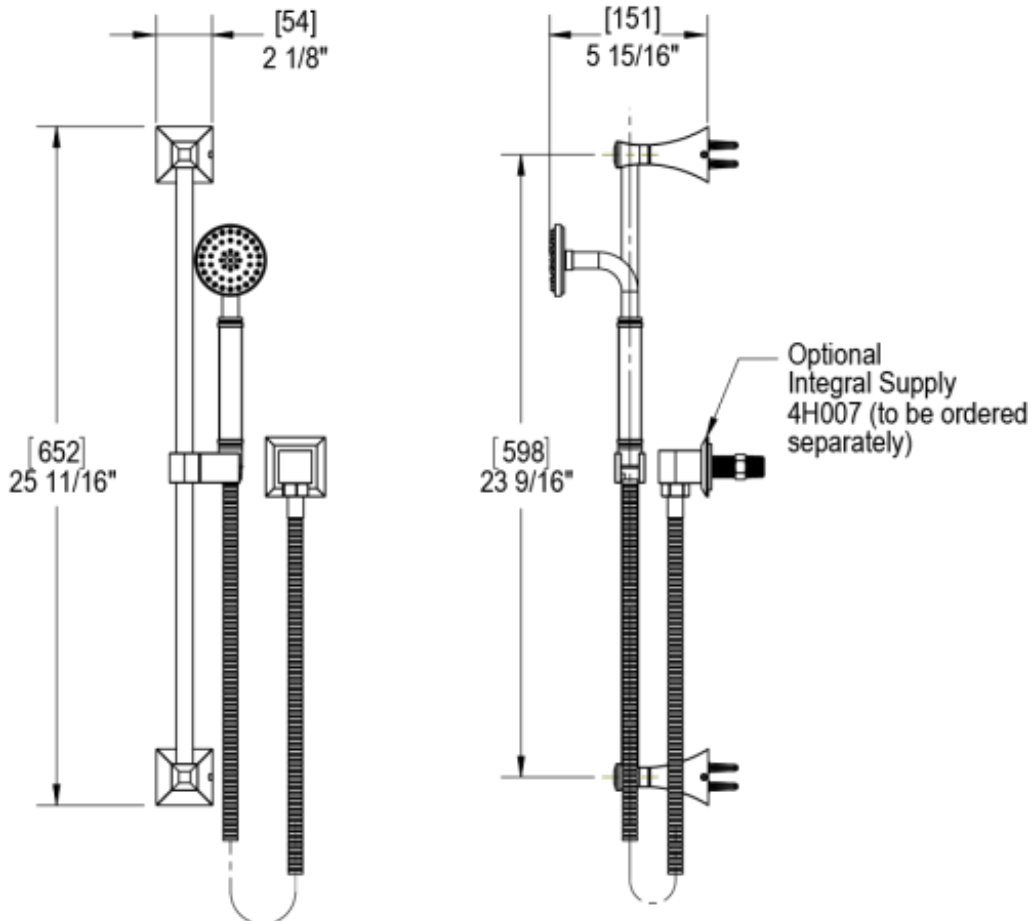

# 42ICLCHCH Specifications

TEMPERATURE CONTROL VALVE WITH STOPS & VOLUME CONTROL TRIM ONLY

VOLUME CONTROL VALVE TRIM ONLY

ADJUSTABLE SLIDE BAR WITH HAND HELD SHOWER ASSEMBLY

8" SHOWER HEAD WITH CEILING MOUNT 8" SHOWER ARM & FLANGE

INTEGRAL SUPPLY WITH 1/2" NPT X 1/2" NPSM X 3" NIPPLE