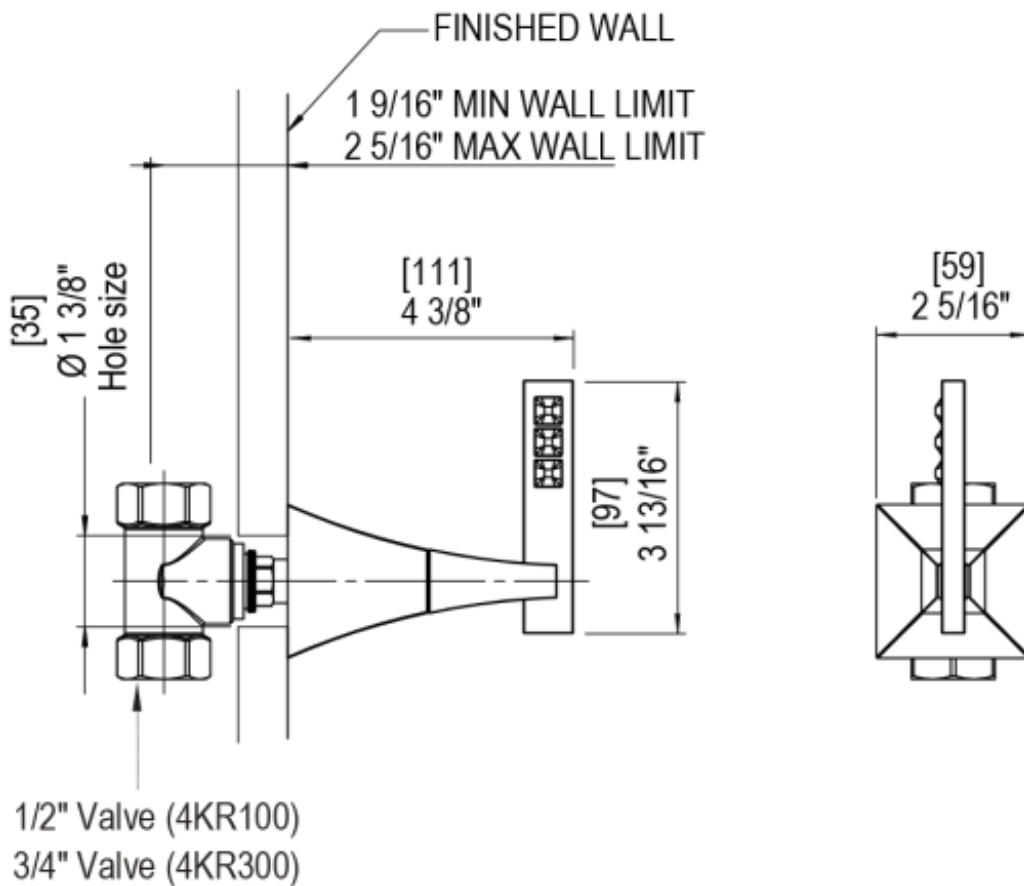

# 42ICLCHCH Specifications

TEMPERATURE CONTROL VALVE WITH STOPS & VOLUME CONTROL TRIM ONLY

VOLUME CONTROL VALVE TRIM ONLY

ADJUSTABLE SLIDE BAR WITH HAND HELD SHOWER ASSEMBLY

8" SHOWER HEAD WITH CEILING MOUNT 8" SHOWER ARM & FLANGE

INTEGRAL SUPPLY WITH 1/2" NPT X 1/2" NPSM X 3" NIPPLE