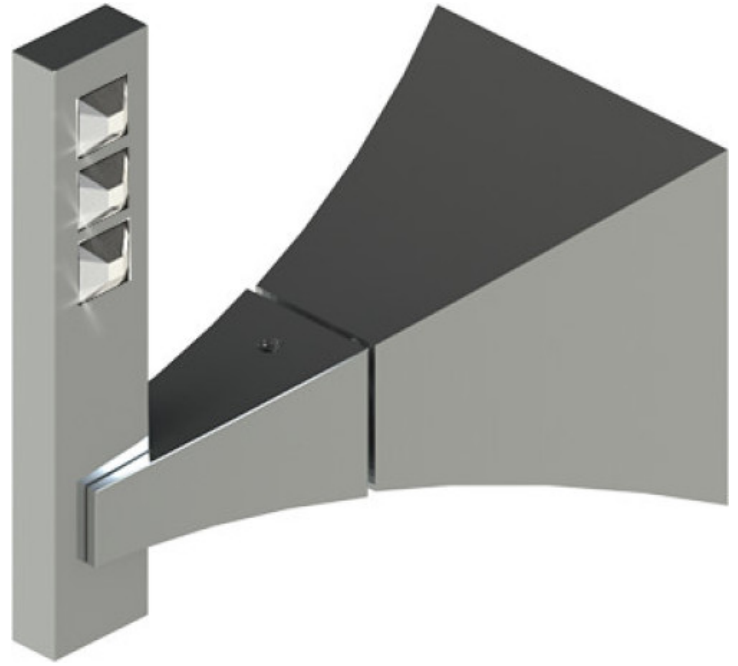

# 42ICLCHCH Specifications

TEMPERATURE CONTROL VALVE WITH STOPS & VOLUME CONTROL TRIM ONLY

VOLUME CONTROL VALVE TRIM ONLY

ADJUSTABLE SLIDE BAR WITH HAND HELD SHOWER ASSEMBLY

8" SHOWER HEAD WITH CEILING MOUNT 8" SHOWER ARM & FLANGE

INTEGRAL SUPPLY WITH 1/2" NPT X 1/2" NPSM X 3" NIPPLE