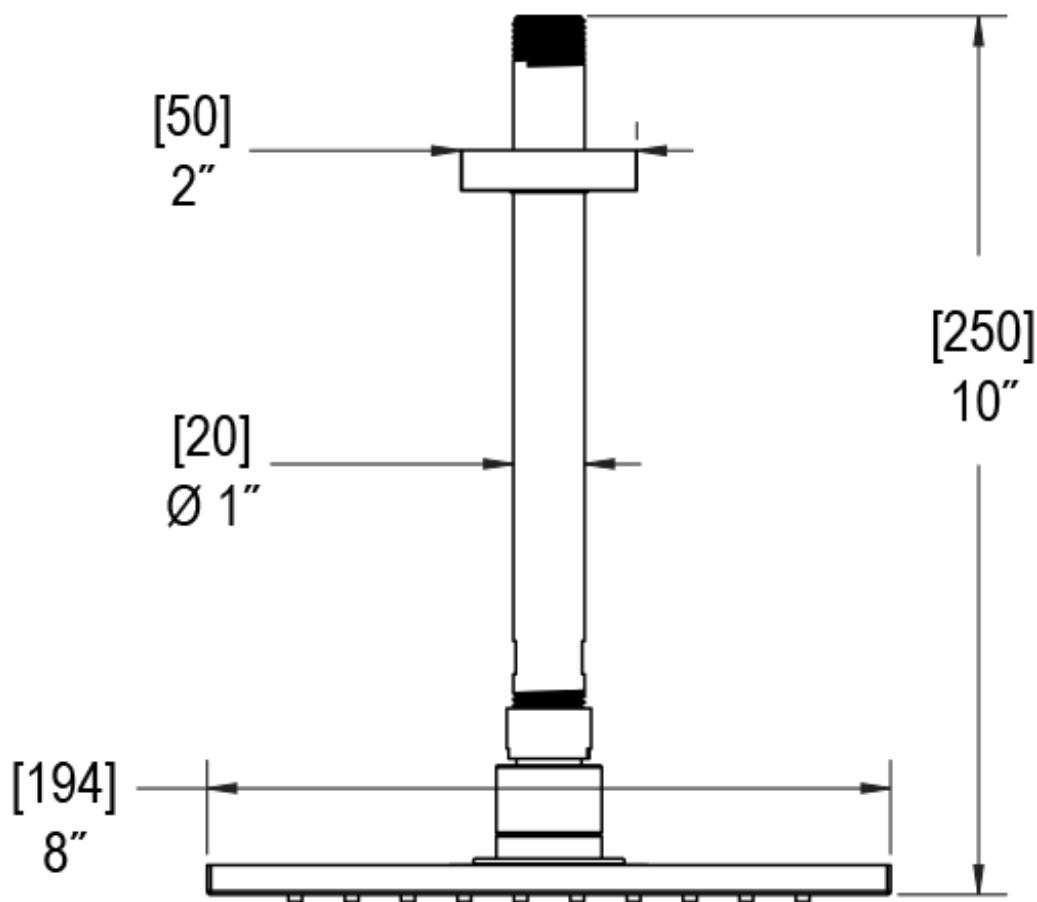

# 42ICLCHCH Specifications

TEMPERATURE CONTROL VALVE WITH STOPS & VOLUME CONTROL TRIM ONLY

VOLUME CONTROL VALVE TRIM ONLY

ADJUSTABLE SLIDE BAR WITH HAND HELD SHOWER ASSEMBLY

8" SHOWER HEAD WITH CEILING MOUNT 8" SHOWER ARM & FLANGE

INTEGRAL SUPPLY WITH 1/2" NPT X 1/2" NPSM X 3" NIPPLE