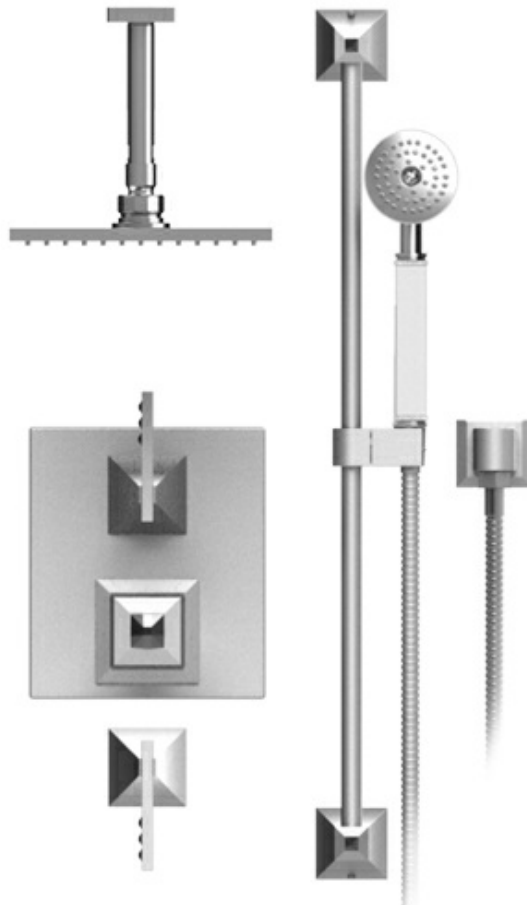

# 42ICLCHCH Specifications

TEMPERATURE CONTROL VALVE WITH STOPS & VOLUME CONTROL TRIM ONLY

VOLUME CONTROL VALVE TRIM ONLY

ADJUSTABLE SLIDE BAR WITH HAND HELD SHOWER ASSEMBLY

8" SHOWER HEAD WITH CEILING MOUNT 8" SHOWER ARM & FLANGE

INTEGRAL SUPPLY WITH 1/2" NPT X 1/2" NPSM X 3" NIPPLE