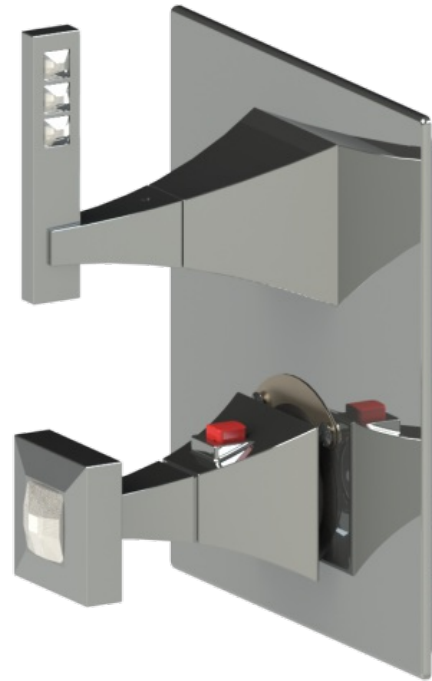

# 42ICLCHCH Specifications

TEMPERATURE CONTROL VALVE WITH STOPS & VOLUME CONTROL TRIM ONLY

VOLUME CONTROL VALVE TRIM ONLY

ADJUSTABLE SLIDE BAR WITH HAND HELD SHOWER ASSEMBLY

8" SHOWER HEAD WITH CEILING MOUNT 8" SHOWER ARM & FLANGE

INTEGRAL SUPPLY WITH 1/2" NPT X 1/2" NPSM X 3" NIPPLE