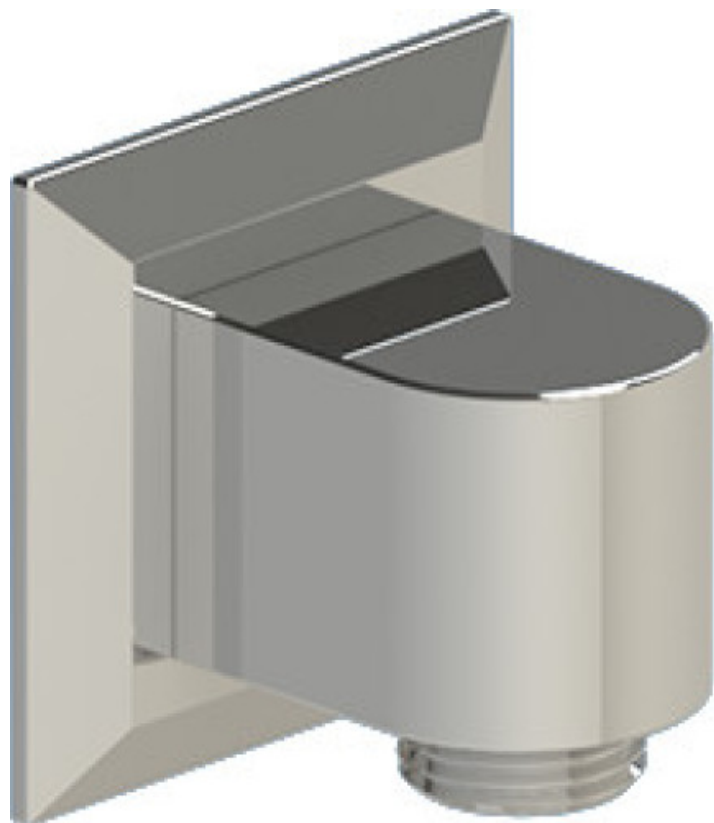

# 42ICLCHCH Specifications

TEMPERATURE CONTROL VALVE WITH STOPS & VOLUME CONTROL TRIM ONLY

VOLUME CONTROL VALVE TRIM ONLY

ADJUSTABLE SLIDE BAR WITH HAND HELD SHOWER ASSEMBLY

8" SHOWER HEAD WITH CEILING MOUNT 8" SHOWER ARM & FLANGE

INTEGRAL SUPPLY WITH 1/2" NPT X 1/2" NPSM X 3" NIPPLE