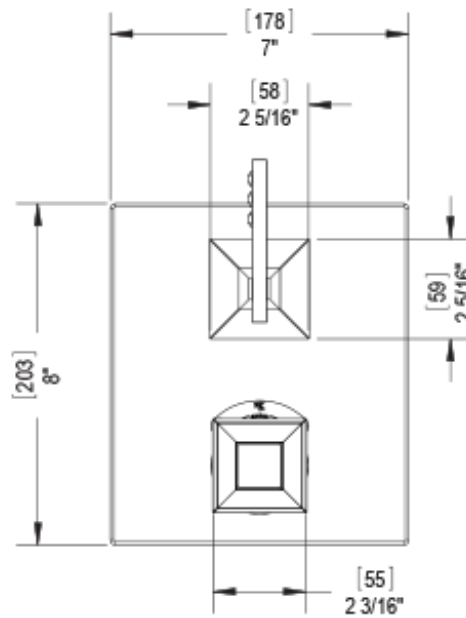

# 42ICLCHCH Specifications

TEMPERATURE CONTROL VALVE WITH STOPS & VOLUME CONTROL TRIM ONLY

VOLUME CONTROL VALVE TRIM ONLY

ADJUSTABLE SLIDE BAR WITH HAND HELD SHOWER ASSEMBLY

8" SHOWER HEAD WITH CEILING MOUNT 8" SHOWER ARM & FLANGE

INTEGRAL SUPPLY WITH 1/2" NPT X 1/2" NPSM X 3" NIPPLE