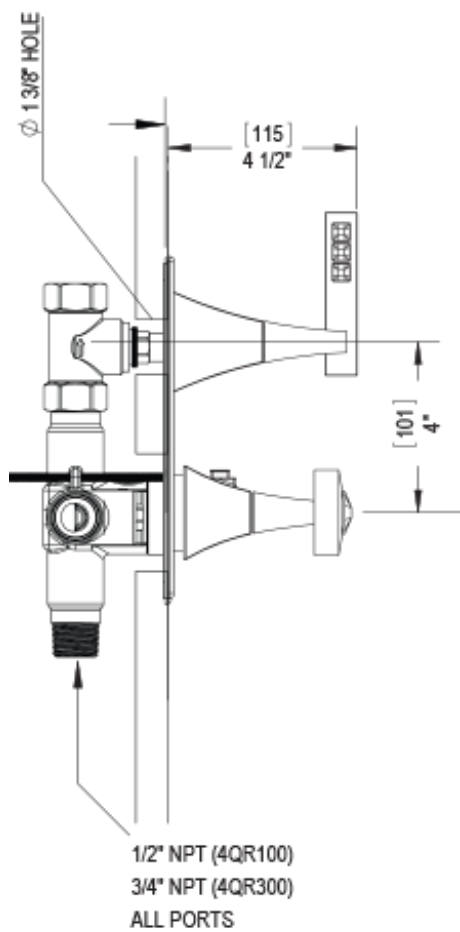

# 42ICLCHCH Specifications

TEMPERATURE CONTROL VALVE WITH STOPS & VOLUME CONTROL TRIM ONLY

VOLUME CONTROL VALVE TRIM ONLY

ADJUSTABLE SLIDE BAR WITH HAND HELD SHOWER ASSEMBLY

8" SHOWER HEAD WITH CEILING MOUNT 8" SHOWER ARM & FLANGE

INTEGRAL SUPPLY WITH 1/2" NPT X 1/2" NPSM X 3" NIPPLE