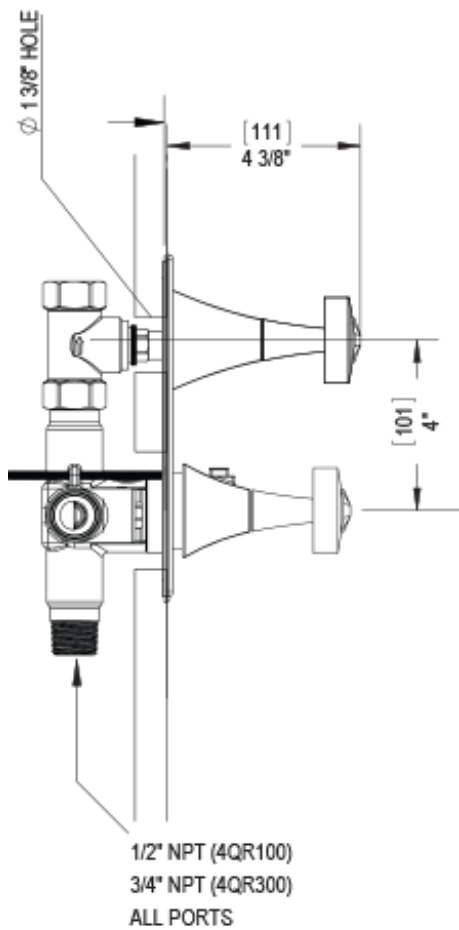

# 41CQCHCH Specifications

TEMPERATURE CONTROL VALVE WITH STOPS & VOLUME CONTROL TRIM ONLY

no image  
VOLUME CONTROL VALVE TRIM ONLY

ADJUSTABLE SLIDE BAR WITH HAND HELD SHOWER ASSEMBLY

8" SHOWER HEAD WITH WALL MOUNT 12" SHOWER ARM & FLANGE

INTEGRAL SUPPLY WITH 1/2" NPT X 1/2" NPSM X 3" NIPPLE