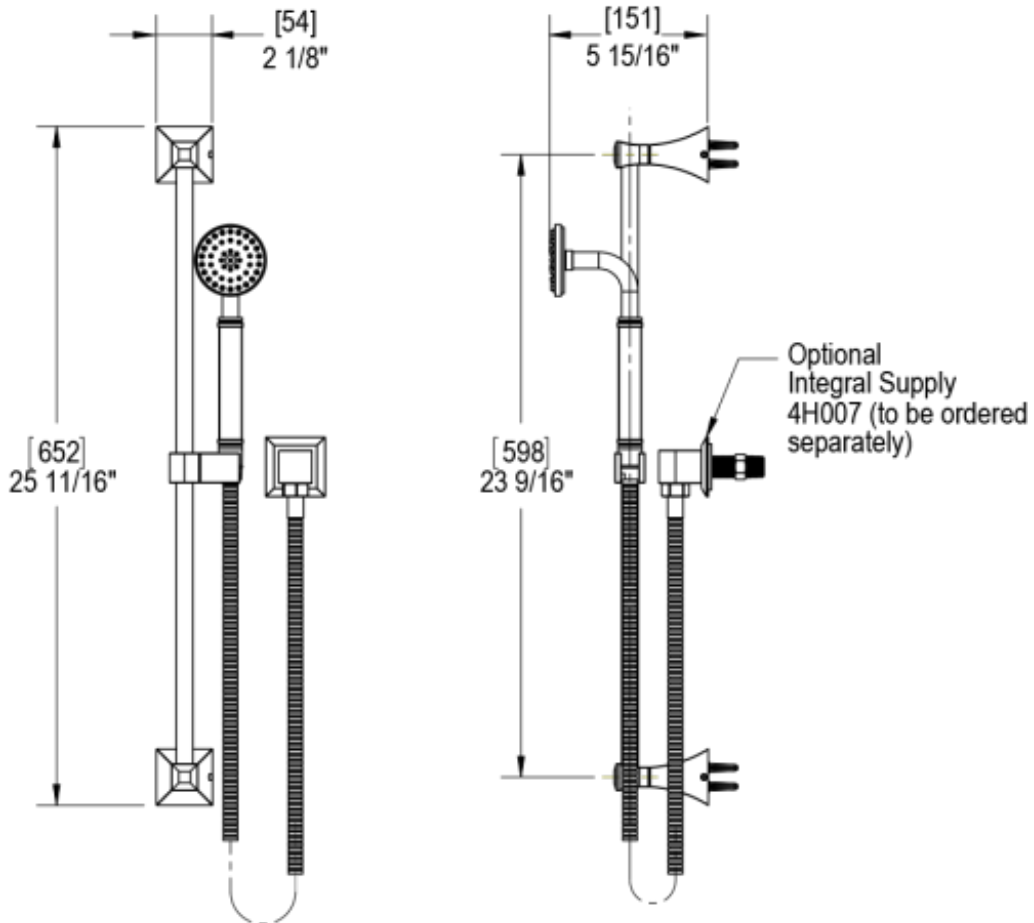

# 41CQCHCH Specifications

TEMPERATURE CONTROL VALVE WITH STOPS & VOLUME CONTROL TRIM ONLY

no image  
VOLUME CONTROL VALVE TRIM ONLY

ADJUSTABLE SLIDE BAR WITH HAND HELD SHOWER ASSEMBLY

8" SHOWER HEAD WITH WALL MOUNT 12" SHOWER ARM & FLANGE

INTEGRAL SUPPLY WITH 1/2" NPT X 1/2" NPSM X 3" NIPPLE