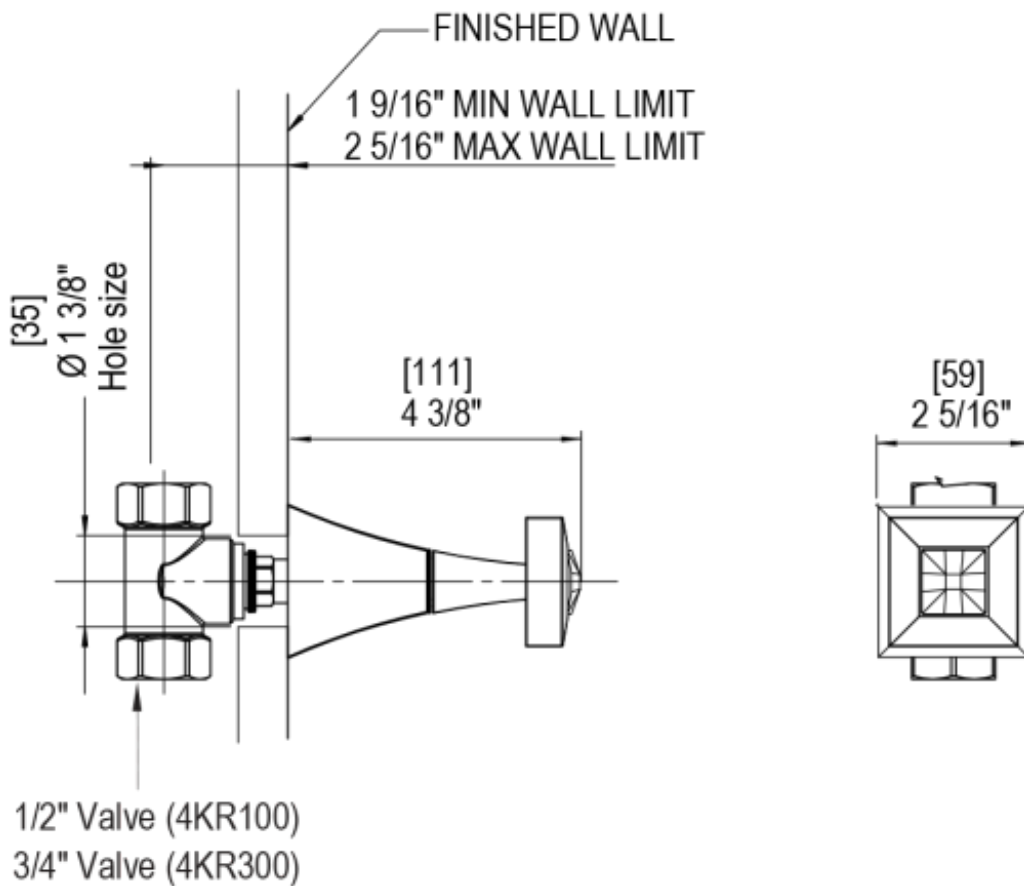

# 41CQCHCH Specifications

TEMPERATURE CONTROL VALVE WITH STOPS & VOLUME CONTROL TRIM ONLY

no image  
VOLUME CONTROL VALVE TRIM ONLY

ADJUSTABLE SLIDE BAR WITH HAND HELD SHOWER ASSEMBLY

8" SHOWER HEAD WITH WALL MOUNT 12" SHOWER ARM & FLANGE

INTEGRAL SUPPLY WITH 1/2" NPT X 1/2" NPSM X 3" NIPPLE