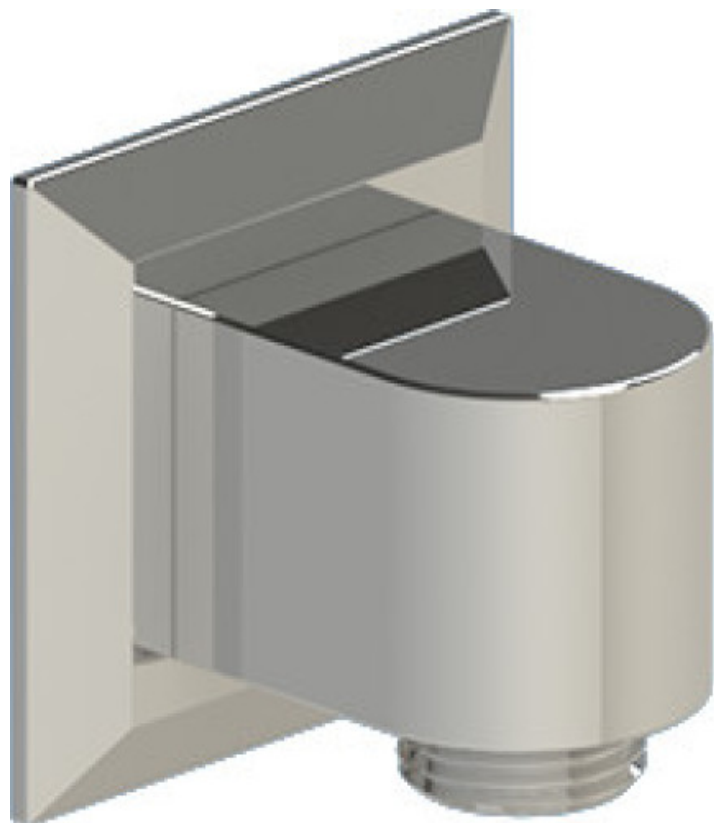

# 41CQCHCH Specifications

TEMPERATURE CONTROL VALVE WITH STOPS & VOLUME CONTROL TRIM ONLY

no image  
VOLUME CONTROL VALVE TRIM ONLY

ADJUSTABLE SLIDE BAR WITH HAND HELD SHOWER ASSEMBLY

8" SHOWER HEAD WITH WALL MOUNT 12" SHOWER ARM & FLANGE

INTEGRAL SUPPLY WITH 1/2" NPT X 1/2" NPSM X 3" NIPPLE