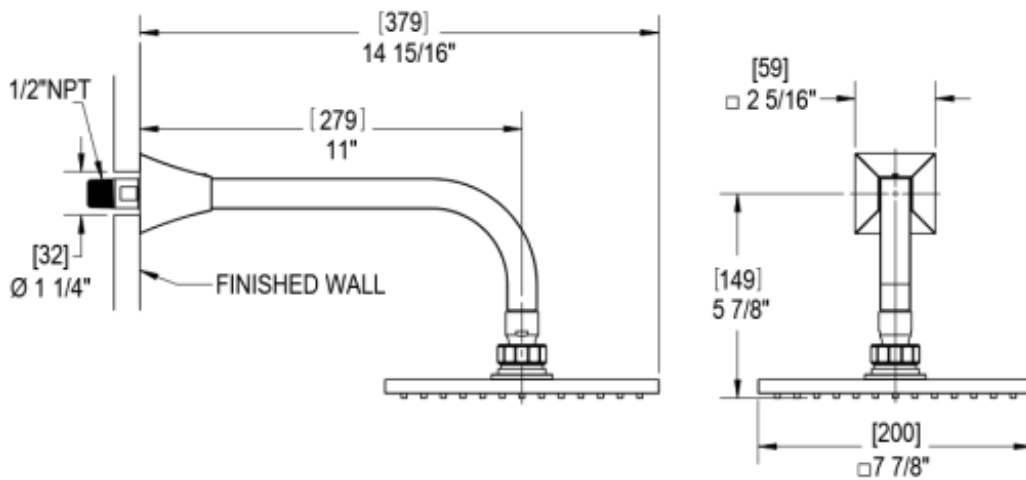

# 41CQCHCH Specifications

TEMPERATURE CONTROL VALVE WITH STOPS & VOLUME CONTROL TRIM ONLY

no image  
VOLUME CONTROL VALVE TRIM ONLY

ADJUSTABLE SLIDE BAR WITH HAND HELD SHOWER ASSEMBLY

8" SHOWER HEAD WITH WALL MOUNT 12" SHOWER ARM & FLANGE

INTEGRAL SUPPLY WITH 1/2" NPT X 1/2" NPSM X 3" NIPPLE