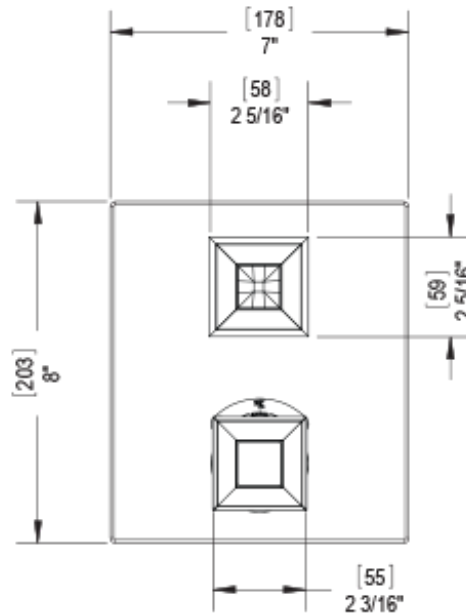

# 41CQCHCH Specifications

TEMPERATURE CONTROL VALVE WITH STOPS & VOLUME CONTROL TRIM ONLY

no image  
VOLUME CONTROL VALVE TRIM ONLY

ADJUSTABLE SLIDE BAR WITH HAND HELD SHOWER ASSEMBLY

8" SHOWER HEAD WITH WALL MOUNT 12" SHOWER ARM & FLANGE

INTEGRAL SUPPLY WITH 1/2" NPT X 1/2" NPSM X 3" NIPPLE