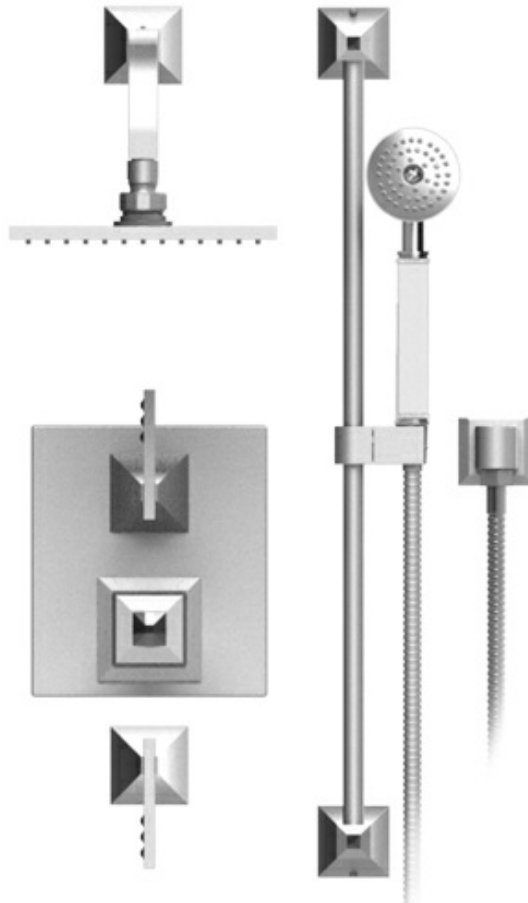

# 41CQCHCH Specifications

TEMPERATURE CONTROL VALVE WITH STOPS & VOLUME CONTROL TRIM ONLY

no image  
VOLUME CONTROL VALVE TRIM ONLY

ADJUSTABLE SLIDE BAR WITH HAND HELD SHOWER ASSEMBLY

8" SHOWER HEAD WITH WALL MOUNT 12" SHOWER ARM & FLANGE

INTEGRAL SUPPLY WITH 1/2" NPT X 1/2" NPSM X 3" NIPPLE