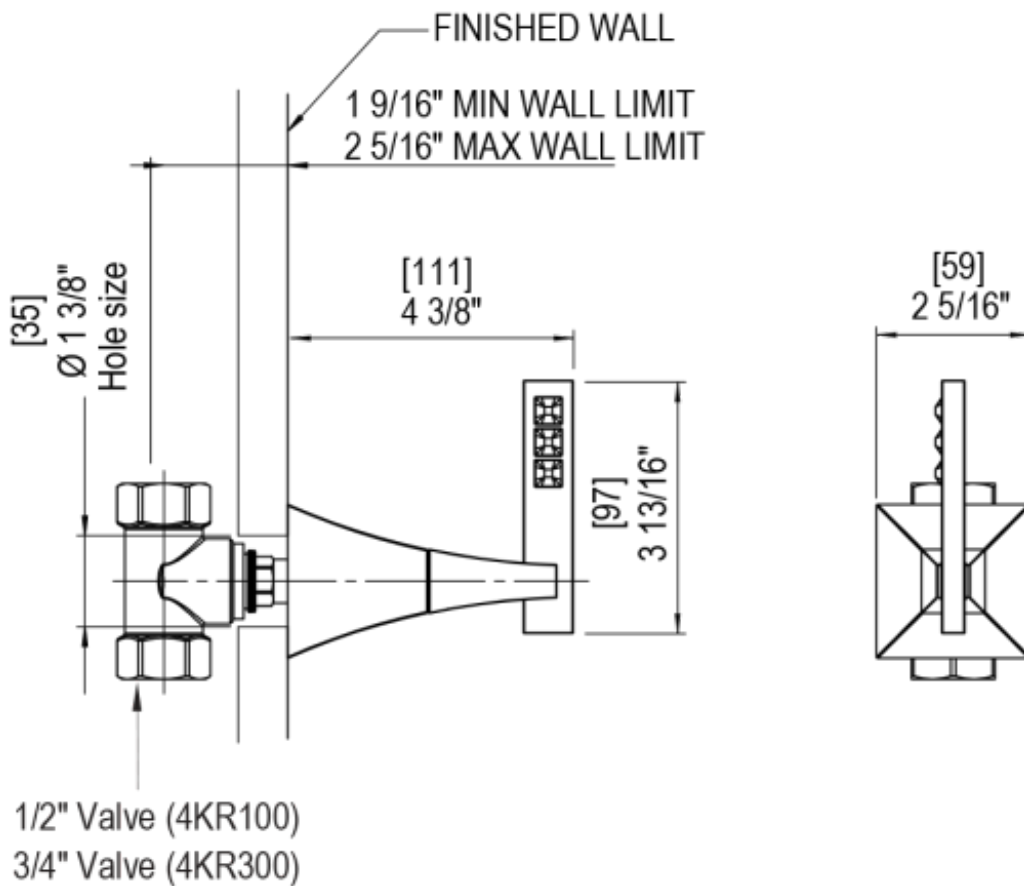

41ICLCHCH Specifications

TEMPERATURE CONTROL VALVE WITH STOPS & VOLUME CONTROL TRIM ONLY

VOLUME CONTROL VALVE TRIM ONLY

ADJUSTABLE SLIDE BAR WITH HAND HELD SHOWER ASSEMBLY

8" SHOWER HEAD WITH WALL MOUNT 12" SHOWER ARM & FLANGE

INTEGRAL SUPPLY WITH 1/2" NPT X 1/2" NPSM X 3" NIPPLE