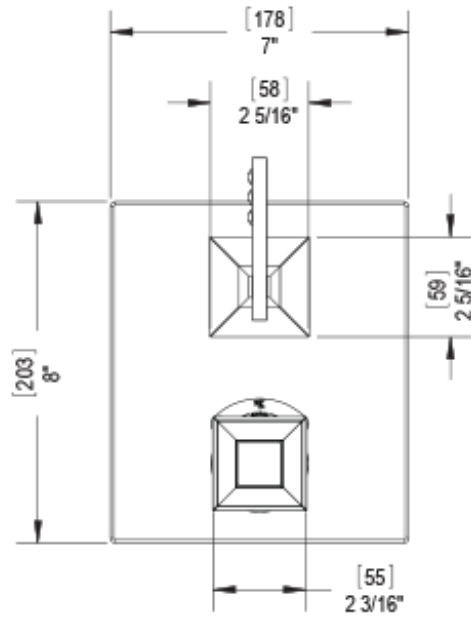

41ICLCHCH Specifications

TEMPERATURE CONTROL VALVE WITH STOPS & VOLUME CONTROL TRIM ONLY

VOLUME CONTROL VALVE TRIM ONLY

ADJUSTABLE SLIDE BAR WITH HAND HELD SHOWER ASSEMBLY

8" SHOWER HEAD WITH WALL MOUNT 12" SHOWER ARM & FLANGE

INTEGRAL SUPPLY WITH 1/2" NPT X 1/2" NPSM X 3" NIPPLE