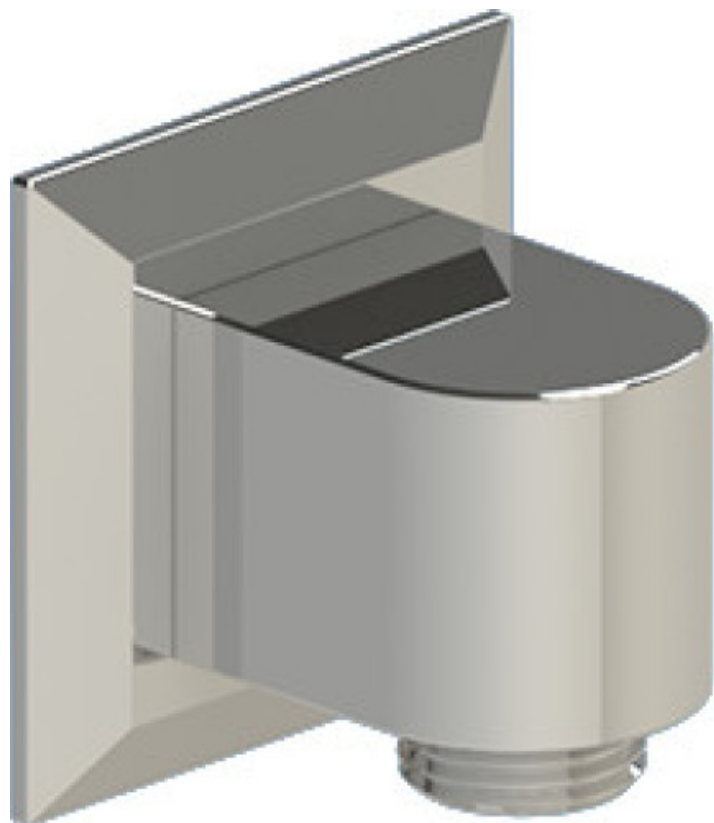

41ICLCHCH Specifications

TEMPERATURE CONTROL VALVE WITH STOPS & VOLUME CONTROL TRIM ONLY

VOLUME CONTROL VALVE TRIM ONLY

ADJUSTABLE SLIDE BAR WITH HAND HELD SHOWER ASSEMBLY

8" SHOWER HEAD WITH WALL MOUNT 12" SHOWER ARM & FLANGE

INTEGRAL SUPPLY WITH 1/2" NPT X 1/2" NPSM X 3" NIPPLE