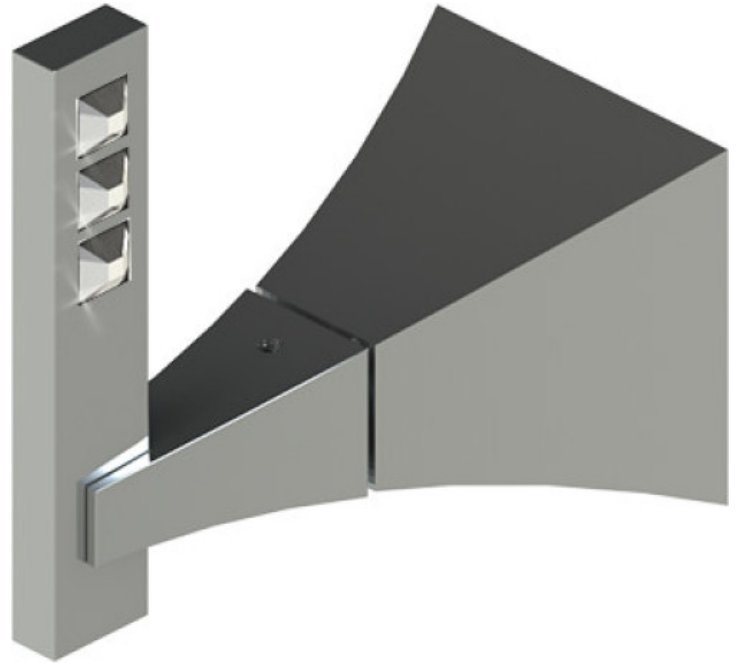

41ICLCHCH Specifications

TEMPERATURE CONTROL VALVE WITH STOPS & VOLUME CONTROL TRIM ONLY

VOLUME CONTROL VALVE TRIM ONLY

ADJUSTABLE SLIDE BAR WITH HAND HELD SHOWER ASSEMBLY

8" SHOWER HEAD WITH WALL MOUNT 12" SHOWER ARM & FLANGE

INTEGRAL SUPPLY WITH 1/2" NPT X 1/2" NPSM X 3" NIPPLE