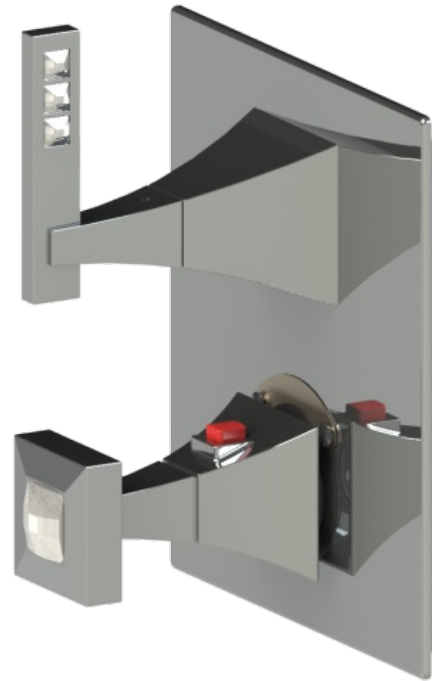

41ICLCHCH Specifications

TEMPERATURE CONTROL VALVE WITH STOPS & VOLUME CONTROL TRIM ONLY

VOLUME CONTROL VALVE TRIM ONLY

ADJUSTABLE SLIDE BAR WITH HAND HELD SHOWER ASSEMBLY

8" SHOWER HEAD WITH WALL MOUNT 12" SHOWER ARM & FLANGE

INTEGRAL SUPPLY WITH 1/2" NPT X 1/2" NPSM X 3" NIPPLE