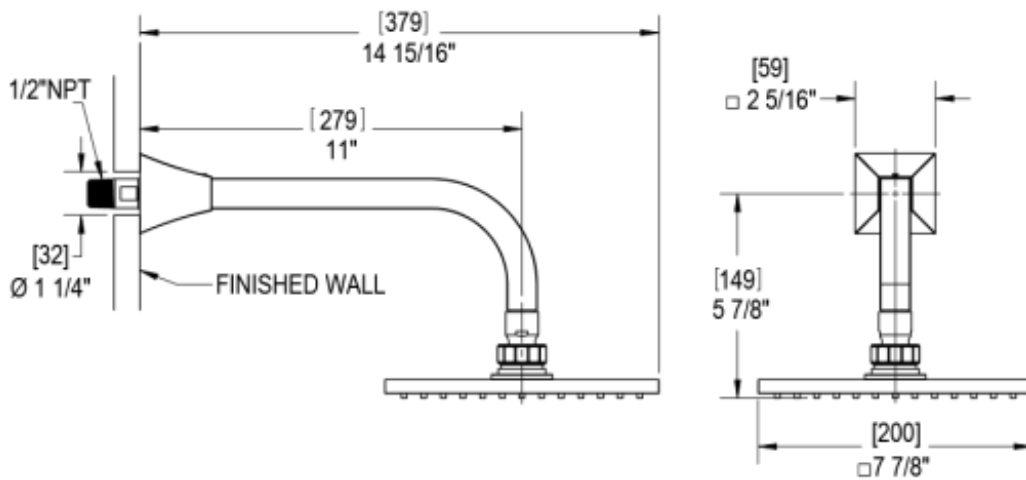

41ICLCHCH Specifications

TEMPERATURE CONTROL VALVE WITH STOPS & VOLUME CONTROL TRIM ONLY

VOLUME CONTROL VALVE TRIM ONLY

ADJUSTABLE SLIDE BAR WITH HAND HELD SHOWER ASSEMBLY

8" SHOWER HEAD WITH WALL MOUNT 12" SHOWER ARM & FLANGE

INTEGRAL SUPPLY WITH 1/2" NPT X 1/2" NPSM X 3" NIPPLE