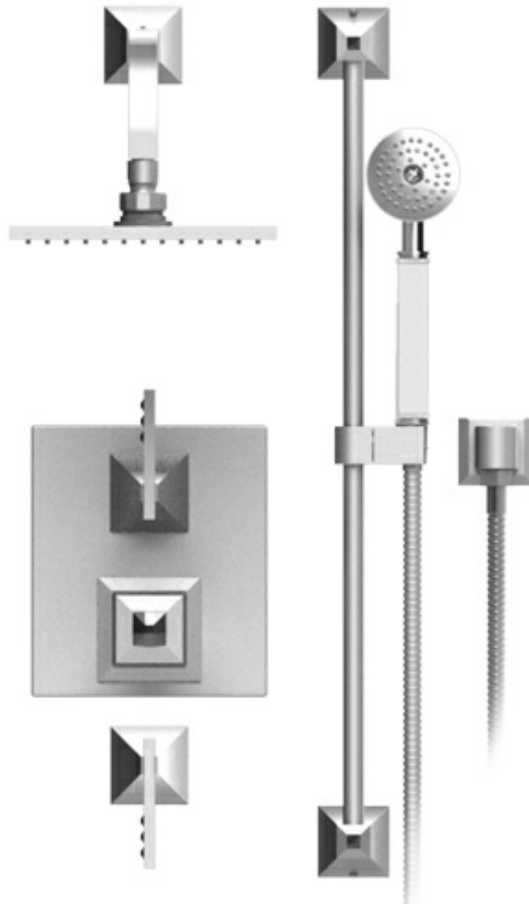

41ICLCHCH Specifications

TEMPERATURE CONTROL VALVE WITH STOPS & VOLUME CONTROL TRIM ONLY

VOLUME CONTROL VALVE TRIM ONLY

ADJUSTABLE SLIDE BAR WITH HAND HELD SHOWER ASSEMBLY

8" SHOWER HEAD WITH WALL MOUNT 12" SHOWER ARM & FLANGE

INTEGRAL SUPPLY WITH 1/2" NPT X 1/2" NPSM X 3" NIPPLE