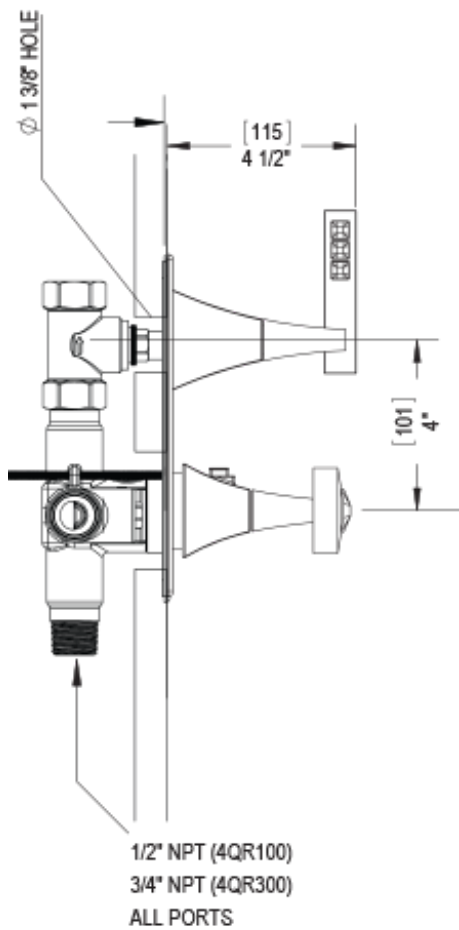

41ICLCHCH Specifications

TEMPERATURE CONTROL VALVE WITH STOPS & VOLUME CONTROL TRIM ONLY

VOLUME CONTROL VALVE TRIM ONLY

ADJUSTABLE SLIDE BAR WITH HAND HELD SHOWER ASSEMBLY

8" SHOWER HEAD WITH WALL MOUNT 12" SHOWER ARM & FLANGE

INTEGRAL SUPPLY WITH 1/2" NPT X 1/2" NPSM X 3" NIPPLE