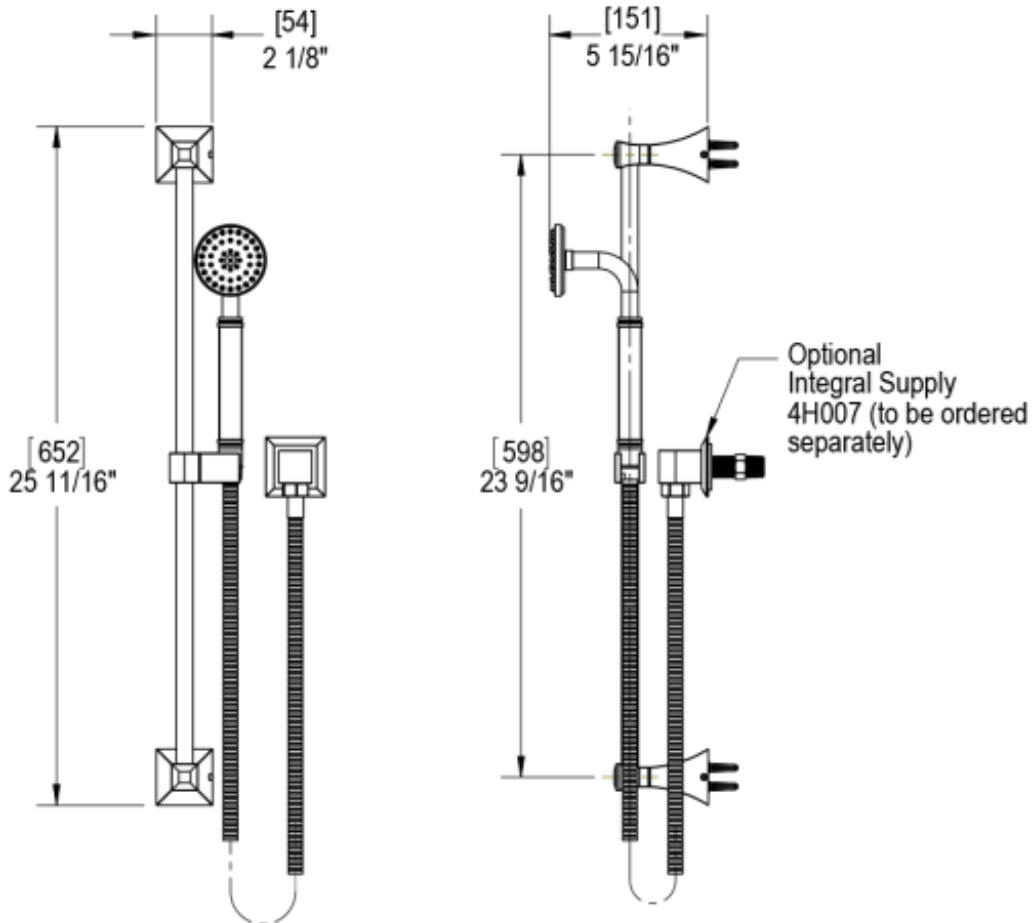

41ICLCHCH Specifications

TEMPERATURE CONTROL VALVE WITH STOPS & VOLUME CONTROL TRIM ONLY

VOLUME CONTROL VALVE TRIM ONLY

ADJUSTABLE SLIDE BAR WITH HAND HELD SHOWER ASSEMBLY

8" SHOWER HEAD WITH WALL MOUNT 12" SHOWER ARM & FLANGE

INTEGRAL SUPPLY WITH 1/2" NPT X 1/2" NPSM X 3" NIPPLE