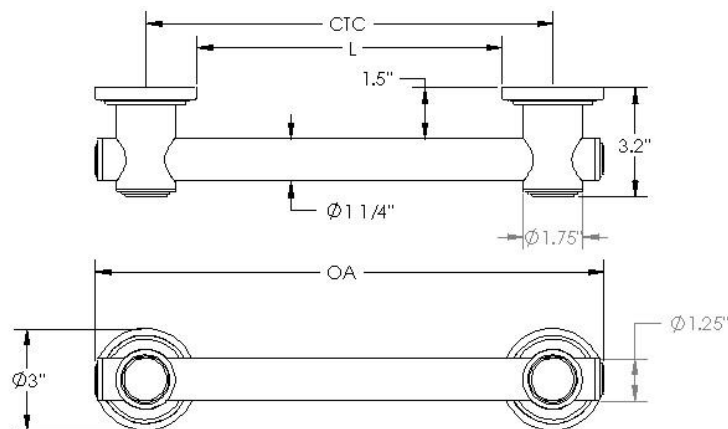

**GB61, GB62, GB63, GB64, GB65**  
Grab Bars

Model No.	Dimension of CTC	Dimension of OA	Dimension of L
GB61	12"	16"	9"
GB62	16"	20"	13"
GB63	18"	22"	15"
GB64	24"	28"	27"
GB65	32"	36"	29"

**GB66, GB67, GB68**  
Grab Bars

Model No.	Dimension of CTC	Dimension of OA	Dimension of L
GB66	36"	40"	15"
GB67	42"	46"	18"
GB68	48"	52"	21"