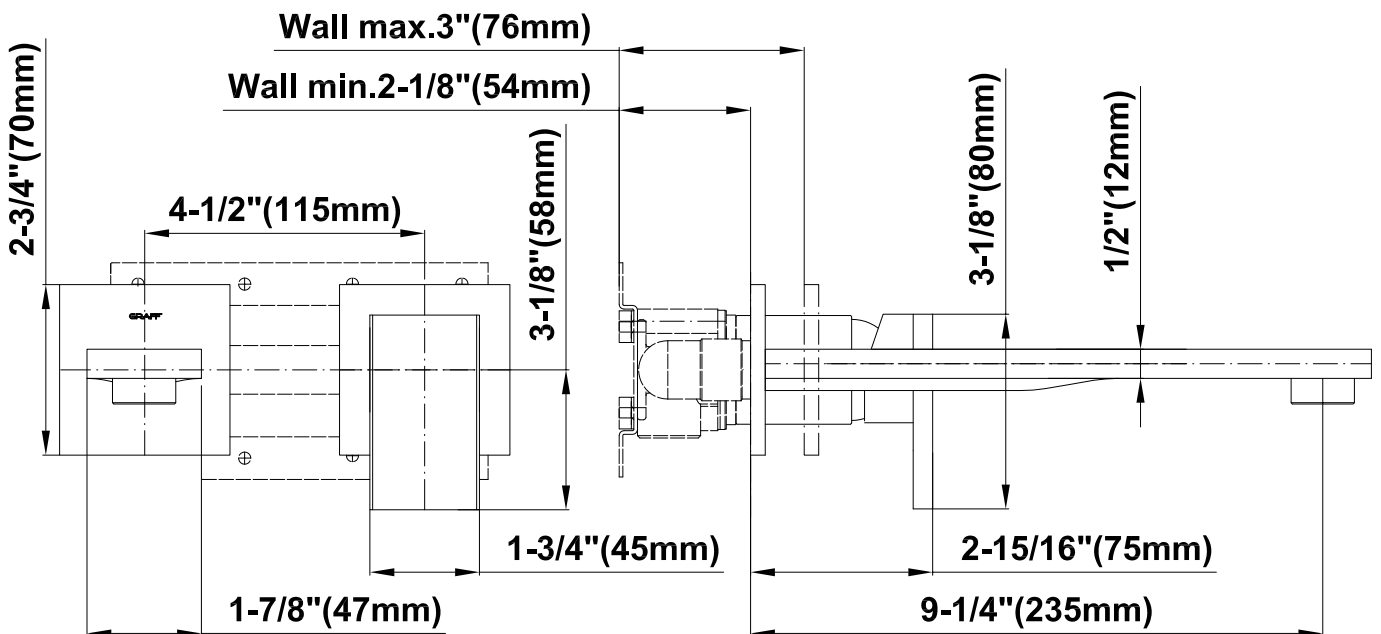

The measurements shown are for reference only. Products and specifications shown are subject to change without notice. Revised 11/2012.

www.graff-faucets.com | phone: 800-954-4723