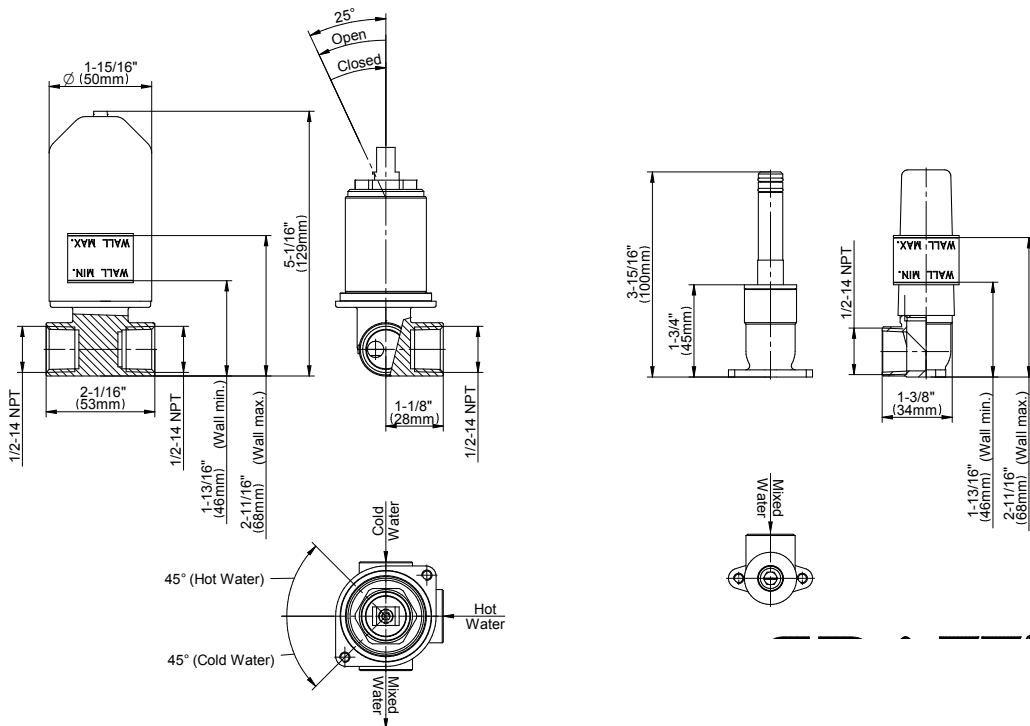

G-1085
Rough Valve

Product Features

- GPM depends on trim

Warranty

- Limited lifetime warranty

For complete warranty information go to <https://www.graff-faucets.com/en-nam/warranty>

The measurements shown are for reference only. Products and specifications shown are subject to change without notice. Revised 6/2018.

www.graff-designs.com | phone: 800-954-4723