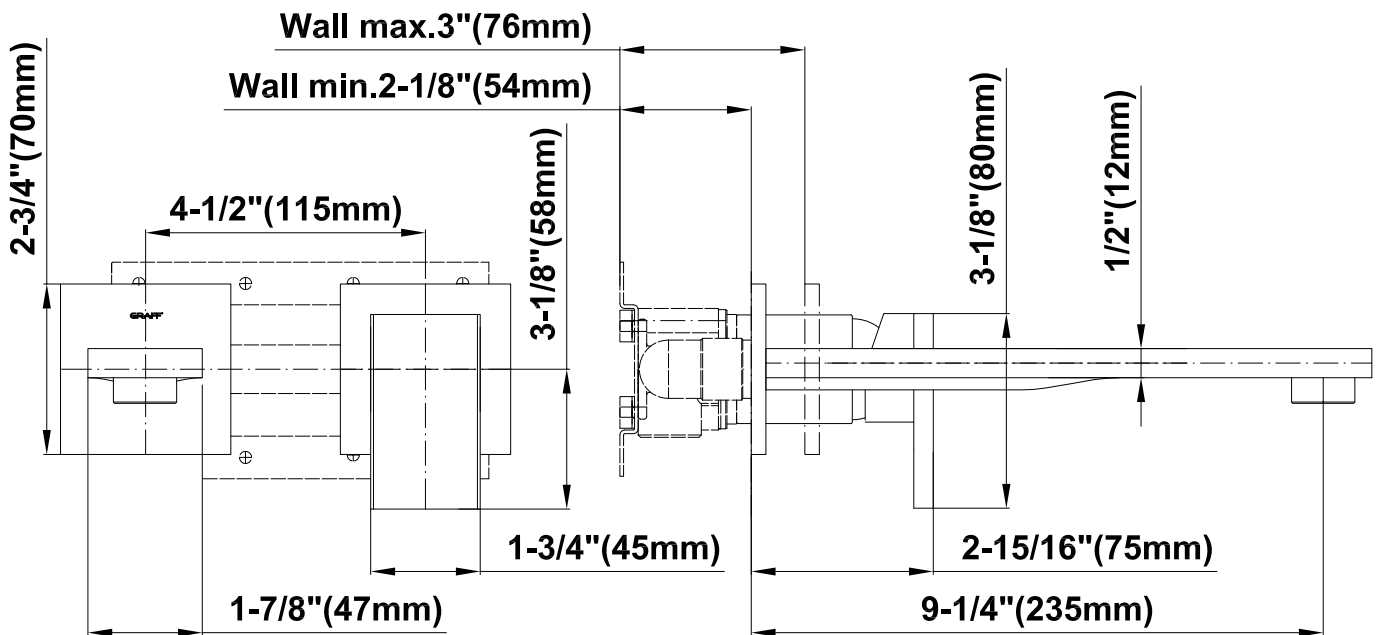

G-3636-LM36W

Targa Collection

Wall-Mounted Lavatory Faucet w/Single Handle (Rough & Trim)

GRAFF®
CUTTING EDGE DESIGN

Product Features

- Wall-mounted spout and handle installation
- Aerated flow rate ~2.2 gpm @ 60 psi
- 9-1/4" spout reach
- Drain assembly not included

Available Finishes

- Polished Chrome
  G-3636-LM36-PC
- Steelnox® G-3636-LM36-SN

Optional Accessories

- Drain assemblies: G-9955-**, G-9958-**, G-9961-**, G-9962-**
- Matching decorative trap G-9971-**
- Water-saving aerator G-9303 to reduce waterflow to 1.5 gpm

Warranty

- Limited lifetime warranty

For complete warranty information go to www.graff-faucets.com/en-nam/warranty