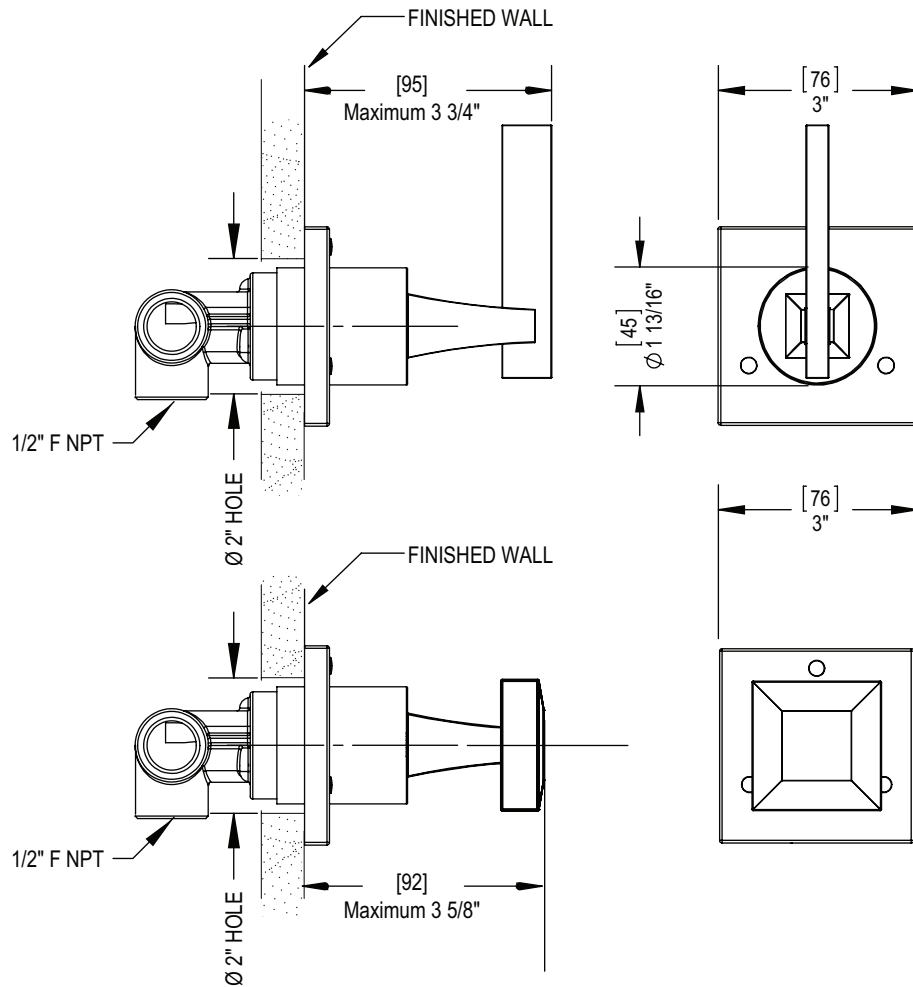

FEATURES:

- Brass construction with choice of 21 finishes
- Single handle control
- 3-Port 2 Way diverter valve
- 6.8 gpm @ 60 psi

CONTACT US:

If you need assistance with installation, replacement parts or have any questions regarding your Rubinet product, please call a Customer Service representative at: 905-851-6781 toll free 1-800-461-5901 or visit www.rubinet.com

161025

THE **Rubinet** FAUCET COMPANY

ASSEMBLY INSTRUCTION

2XICL or Q

TWO WAY DIVERTER VALVE WITH SHUT-OFF

2XICL

2XICQ

REMOVAL OF FIXTURE:

Always turn the water supply off before removing the existing fixture or disassembling a valve. Open both faucet handles to relieve water pressure and to ensure that the water has been successfully turned off.