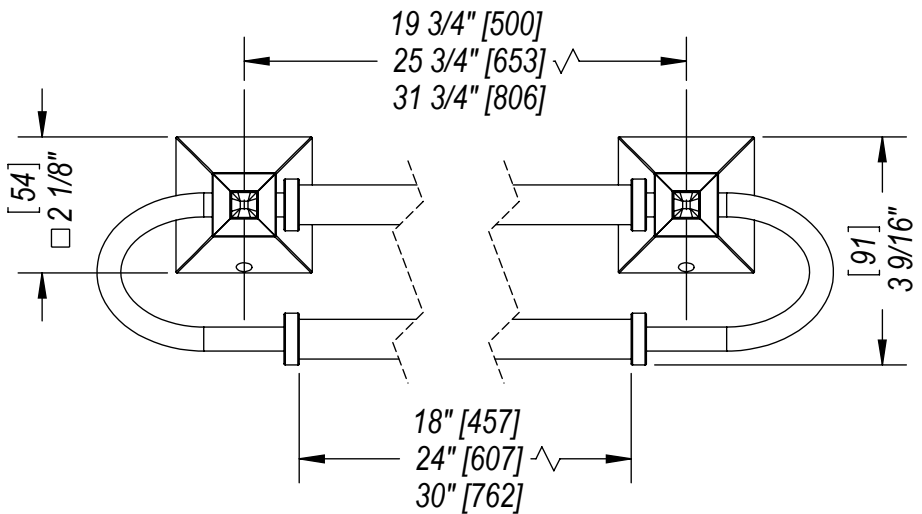

Features

- Brass construction with choice of 21 finishes
- Plain or with optional Black or Clear Swarovski\* crystal inlays

Order Matrix

Model	Main Finish	Accent Finish
7Q/7R/7SRBIC0	AB - Antique Brass	00 - No inlays
	ABM - Antique Brass Matt	CL - Clear crystal inlays
	AC - Antique Copper	JT - Black crystal inlays
	ACM - Antique Copper Matt	
	BB - Bright Brass	
	CH - Chrome	
	GD - Gold	
	OB - Oil Rubbed Bronze	
	PN - Polished Nickel	
	SB - Satin Brass	
	SC - Satin Chrome	
	SN - Satin Nickel	
	TB - Tuscan Brass	
	AQ - Aqua	
	BD - Bordeaux	
	BK - Black	
	MB - Matte Black	
	MW - Matte White	
	NC - Natural Cream	
	RD - Red	
	WH - White	

**ICE**  
 18", 24", 30" Dual Towel Bar  
 Model: 7Q/7R/7SRBIC0 XX-XX

Critical Dimensions