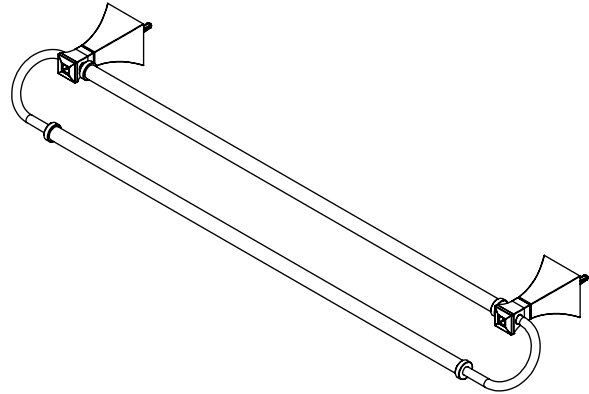

Features

- Brass construction with choice of 21 finishes
- Plain or with optional Black or Clear Swarovski\* crystal inlays

Order Matrix

Model	Main Finish	Accent Finish
7Q/7R/7SRBIC0	AB - Antique Brass	00 - No inlays
	ABM - Antique Brass Matt	CL - Clear crystal inlays
	AC - Antique Copper	JT - Black crystal inlays
	ACM - Antique Copper Matt	
	BB - Bright Brass	
	CH - Chrome	
	GD - Gold	
	OB - Oil Rubbed Bronze	
	PN - Polished Nickel	
	SB - Satin Brass	
	SC - Satin Chrome	
	SN - Satin Nickel	
	TB - Tuscan Brass	
	AQ - Aqua	
	BD - Bordeaux	
	BK - Black	
	MB - Matte Black	
	MW - Matte White	
	NC - Natural Cream	
	RD - Red	
	WH - White	

**ICE**  
 18", 24", 30" Dual Towel Bar  
 Model: 7Q/7R/7SRBIC0 XX-XX

Critical Dimensions