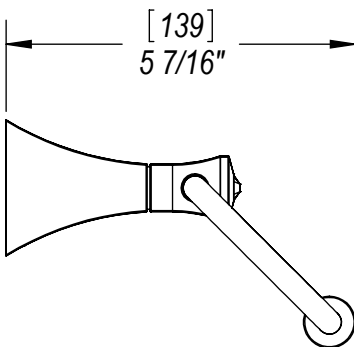

Features

- Brass construction with choice of 21 finishes
- Plain or with optional Black or Clear Swarovski\* crystal inlays

Order Matrix

Model	Main Finish	Accent Finish
7Q/7R/7SRBIC0	AB - Antique Brass	00 - No inlays
	ABM - Antique Brass Matt	CL - Clear crystal inlays
	AC - Antique Copper	JT - Black crystal inlays
	ACM - Antique Copper Matt	
	BB - Bright Brass	
	CH - Chrome	
	GD - Gold	
	OB - Oil Rubbed Bronze	
	PN - Polished Nickel	
	SB - Satin Brass	
	SC - Satin Chrome	
	SN - Satin Nickel	
	TB - Tuscan Brass	
	AQ - Aqua	
	BD - Bordeaux	
	BK - Black	
	MB - Matte Black	
	MW - Matte White	
	NC - Natural Cream	
	RD - Red	
	WH - White	

**ICE**  
 18", 24", 30" Dual Towel Bar  
 Model: 7Q/7R/7SRBIC0 XX-XX

Critical Dimensions