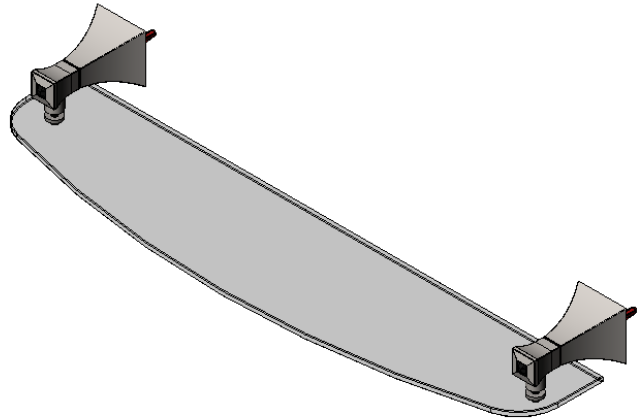

Features

- Brass construction with choice of 21 finishes
- Accessory Post plain or with Swarovski\* Crystal inlay

Order Matrix

Model	Main Finish	Accent Finish
7NRBIC0	AB - Antique Brass	00 - No inlays
	ABM - Antique Brass Matt	CL - Clear crystal inlays
	AC - Antique Copper	JT - Black crystal inlays
	ACM - Antique Copper Matt	
	BB - Bright Brass	
	CH - Chrome	
	GD - Gold	
	OB - Oil Rubbed Bronze	
	PN - Polished Nickel	
	SB - Satin Brass	
	SC - Satin Chrome	
	SN - Satin Nickel	
	TB - Tuscan Brass	
	AQ - Aqua	
	BD - Bordeaux	
	BK - Black	
	MB - Matte Black	
	MW - Matte White	
	NC - Natural Cream	
	RD - Red	
	WH - White	

**ICE**  
21" Glass Shelf  
Model: 7NRBIC0 XX-XX

Critical Dimensions