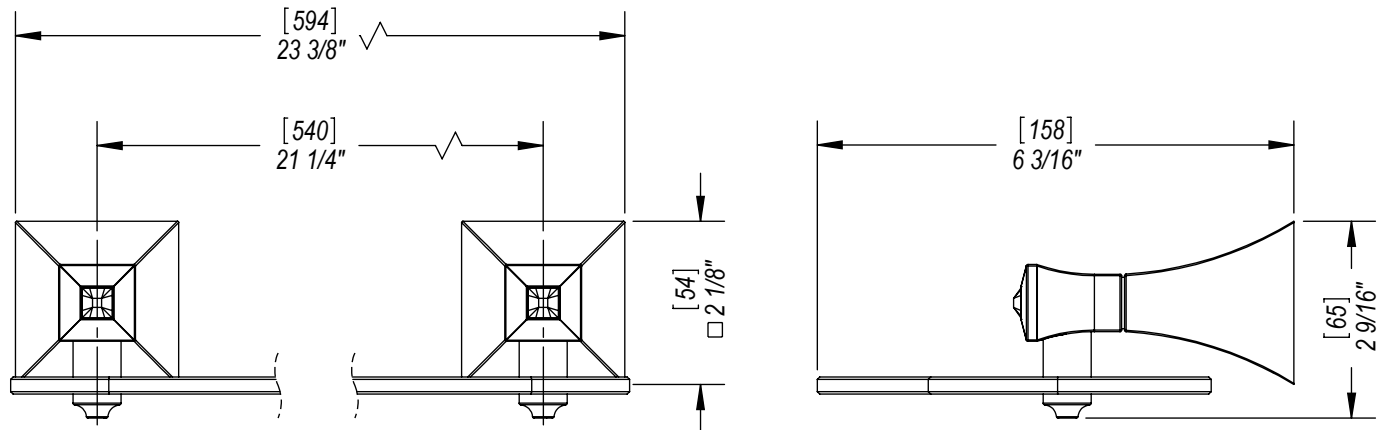

Features

- Brass construction with choice of 21 finishes
- Accessory Post plain or with Swarovski\* Crystal inlay

Order Matrix

Model	Main Finish	Accent Finish
7NRBIC0	AB - Antique Brass	00 - No inlays
	ABM - Antique Brass Matt	CL - Clear crystal inlays
	AC - Antique Copper	JT - Black crystal inlays
	ACM - Antique Copper Matt	
	BB - Bright Brass	
	CH - Chrome	
	GD - Gold	
	OB - Oil Rubbed Bronze	
	PN - Polished Nickel	
	SB - Satin Brass	
	SC - Satin Chrome	
	SN - Satin Nickel	
	TB - Tuscan Brass	
	AQ - Aqua	
	BD - Bordeaux	
	BK - Black	
	MB - Matte Black	
	MW - Matte White	
	NC - Natural Cream	
	RD - Red	
	WH - White	

**ICE**  
21" Glass Shelf  
Model: 7NRBIC0 XX-XX

Critical Dimensions