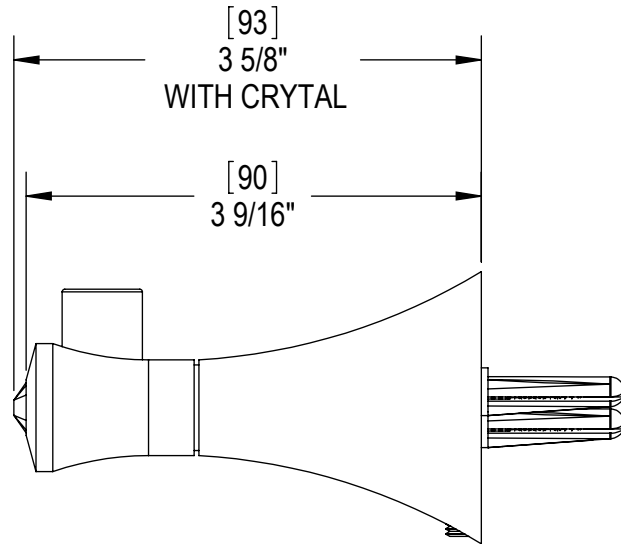

Features

- Brass construction with choice of 21 finishes
- Accessory Post plain or with Swarovski* Crystal inlay

Order Matrix

Model	Main Finish	Accent Finish
8IRBICL	AB - Antique Brass	00 - No inlays
	ABM - Antique Brass Matt	CL - Clear crystal inlays
	AC - Antique Copper	JT - Black crystal inlays
	ACM - Antique Copper Matt	
	BB - Bright Brass	
	CH - Chrome	
	GD - Gold	
	OB - Oil Rubbed Bronze	
	PN - Polished Nickel	
	SB - Satin Brass	
	SC - Satin Chrome	
	SN - Satin Nickel	
	TB - Tuscan Brass	
	AQ - Aqua	
	BD - Bordeaux	
	BK - Black	
	MB - Matte Black	
	MW - Matte White	
	NC - Natural Cream	
	RD - Red	
	WH - White	

ICE
Robe Hook
Model: 7HRBIC0 XX-XX

Critical Dimensions