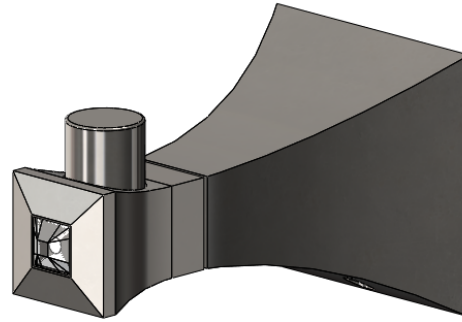

Features

- Brass construction with choice of 21 finishes
- Accessory Post plain or with Swarovski* Crystal inlay

Order Matrix

Model	Main Finish	Accent Finish
8IRBICL	AB - Antique Brass	00 - No inlays
	ABM - Antique Brass Matt	CL - Clear crystal inlays
	AC - Antique Copper	JT - Black crystal inlays
	ACM - Antique Copper Matt	
	BB - Bright Brass	
	CH - Chrome	
	GD - Gold	
	OB - Oil Rubbed Bronze	
	PN - Polished Nickel	
	SB - Satin Brass	
	SC - Satin Chrome	
	SN - Satin Nickel	
	TB - Tuscan Brass	
	AQ - Aqua	
	BD - Bordeaux	
	BK - Black	
	MB - Matte Black	
	MW - Matte White	
	NC - Natural Cream	
	RD - Red	
	WH - White	

ICE
Robe Hook
Model: 7HRBIC0 XX-XX

Critical Dimensions