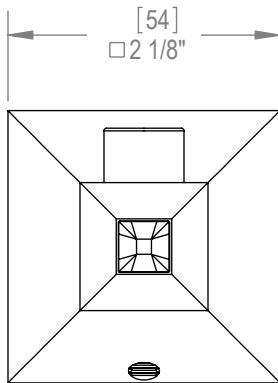

Features

- Brass construction with choice of 21 finishes
- Accessory Post plain or with Swarovski* Crystal inlay

Order Matrix

Model	Main Finish	Accent Finish
8IRBICL	AB - Antique Brass	00 - No inlays
	ABM - Antique Brass Matt	CL - Clear crystal inlays
	AC - Antique Copper	JT - Black crystal inlays
	ACM - Antique Copper Matt	
	BB - Bright Brass	
	CH - Chrome	
	GD - Gold	
	OB - Oil Rubbed Bronze	
	PN - Polished Nickel	
	SB - Satin Brass	
	SC - Satin Chrome	
	SN - Satin Nickel	
	TB - Tuscan Brass	
	AQ - Aqua	
	BD - Bordeaux	
	BK - Black	
	MB - Matte Black	
	MW - Matte White	
	NC - Natural Cream	
	RD - Red	
	WH - White	

ICE
Robe Hook
Model: 7HRBIC0 XX-XX

Critical Dimensions