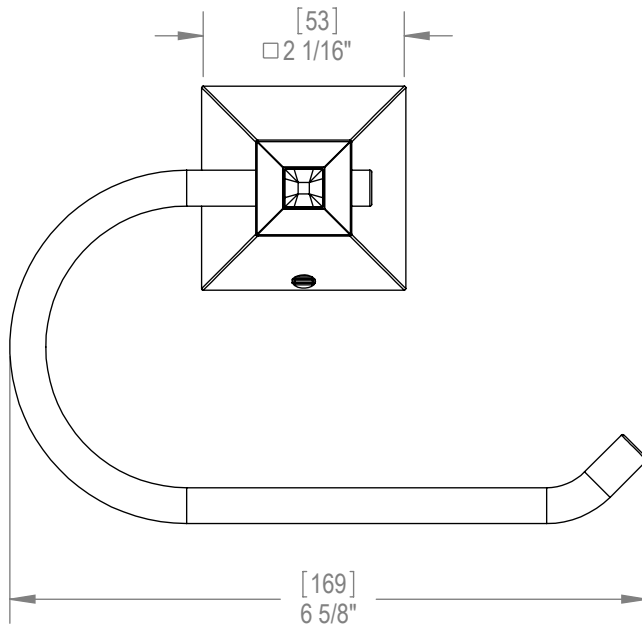

Features

- Brass construction with choice of 21 finishes
- Accessory Post plain or with Swarovski* Crystal inlay

Order Matrix

Model	Main Finish	Accent Finish
8IRBICL	AB - Antique Brass	00 - No inlays
	ABM - Antique Brass Matt	CL - Clear crystal inlays
	AC - Antique Copper	JT - Black crystal inlays
	ACM - Antique Copper Matt	
	BB - Bright Brass	
	CH - Chrome	
	GD - Gold	
	OB - Oil Rubbed Bronze	
	PN - Polished Nickel	
	SB - Satin Brass	
	SC - Satin Chrome	
	SN - Satin Nickel	
	TB - Tuscan Brass	
	AQ - Aqua	
	BD - Bordeaux	
	BK - Black	
	MB - Matte Black	
	MW - Matte White	
	NC - Natural Cream	
	RD - Red	
	WH - White	

ICE
Toilet Paper Holder (Single Post)
Model: 7FRBIC0 XX-XX

Critical Dimensions