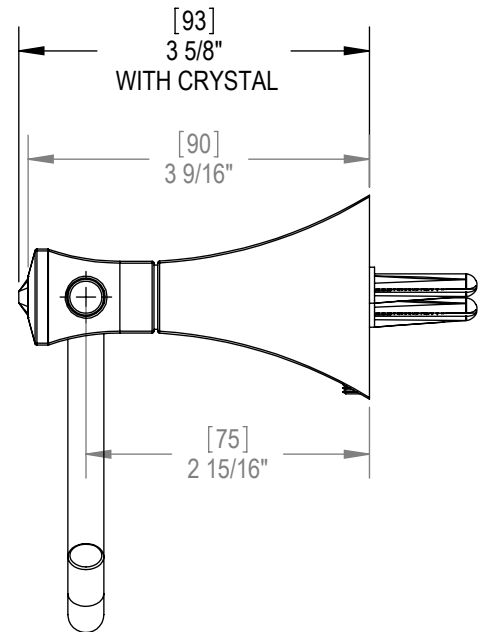

Features

- Brass construction with choice of 21 finishes
- Accessory Post plain or with Swarovski* Crystal inlay

Order Matrix

Model	Main Finish	Accent Finish
8IRBICL	AB - Antique Brass	00 - No inlays
	ABM - Antique Brass Matt	CL - Clear crystal inlays
	AC - Antique Copper	JT - Black crystal inlays
	ACM - Antique Copper Matt	
	BB - Bright Brass	
	CH - Chrome	
	GD - Gold	
	OB - Oil Rubbed Bronze	
	PN - Polished Nickel	
	SB - Satin Brass	
	SC - Satin Chrome	
	SN - Satin Nickel	
	TB - Tuscan Brass	
	AQ - Aqua	
	BD - Bordeaux	
	BK - Black	
	MB - Matte Black	
	MW - Matte White	
	NC - Natural Cream	
	RD - Red	
	WH - White	

ICE
Toilet Paper Holder (Single Post)
Model: 7FRBIC0 XX-XX

Critical Dimensions