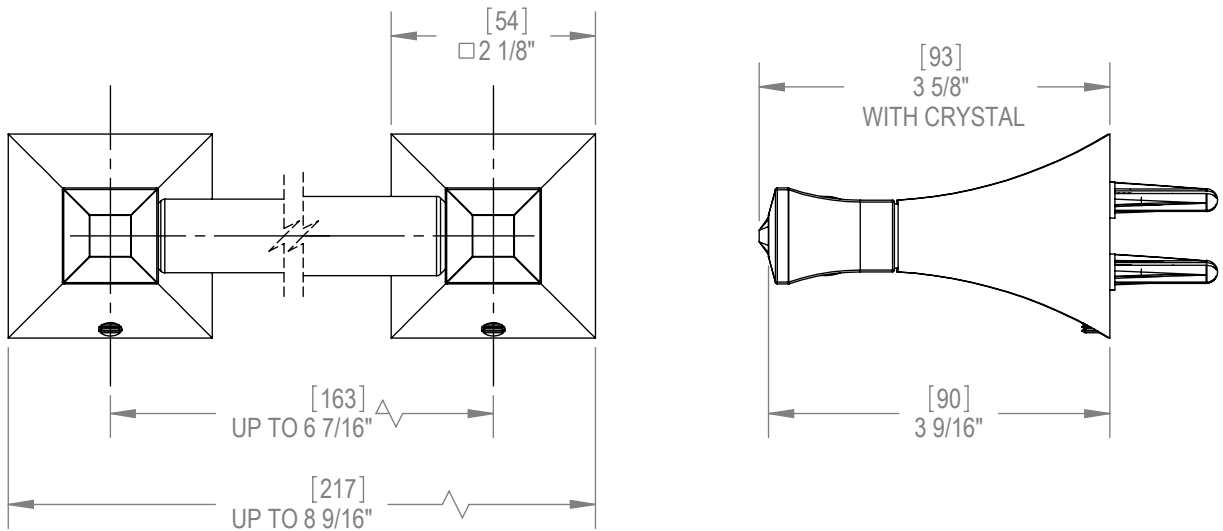

Features

- Brass construction with choice of 21 finishes
- Accessory Posts Plain or with Swarovski* Crystal inlay

Order Matrix

Model	Main Finish	Accent Finish
8IRBICL	AB - Antique Brass	00 - No inlays
	ABM - Antique Brass Matt	CL - Clear crystal inlays
	AC - Antique Copper	JT - Black crystal inlays
	ACM - Antique Copper Matt	
	BB - Bright Brass	
	CH - Chrome	
	GD - Gold	
	OB - Oil Rubbed Bronze	
	PN - Polished Nickel	
	SB - Satin Brass	
	SC - Satin Chrome	
	SN - Satin Nickel	
	TB - Tuscan Brass	
	AQ - Aqua	
	BD - Bordeaux	
	BK - Black	
	MB - Matte Black	
	MW - Matte White	
	NC - Natural Cream	
	RD - Red	
	WH - White	

ICE
Toilet Paper Holder (Double Post)
Model: 7ERBICO XX-XX

Critical Dimensions