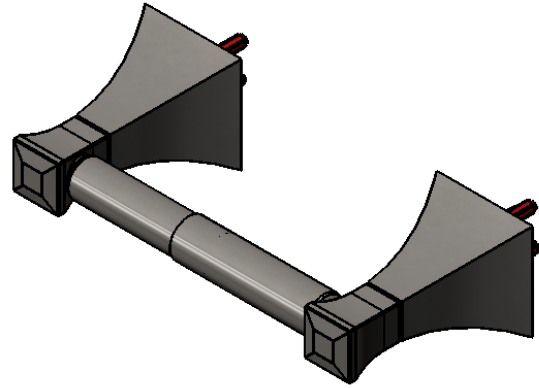

Features

- Brass construction with choice of 21 finishes
- Accessory Posts Plain or with Swarovski* Crystal inlay

Order Matrix

Model	Main Finish	Accent Finish
8IRBICL	AB - Antique Brass	00 - No inlays
	ABM - Antique Brass Matt	CL - Clear crystal inlays
	AC - Antique Copper	JT - Black crystal inlays
	ACM - Antique Copper Matt	
	BB - Bright Brass	
	CH - Chrome	
	GD - Gold	
	OB - Oil Rubbed Bronze	
	PN - Polished Nickel	
	SB - Satin Brass	
	SC - Satin Chrome	
	SN - Satin Nickel	
	TB - Tuscan Brass	
	AQ - Aqua	
	BD - Bordeaux	
	BK - Black	
	MB - Matte Black	
	MW - Matte White	
	NC - Natural Cream	
	RD - Red	
	WH - White	

ICE
Toilet Paper Holder (Double Post)
Model: 7ERBICO XX-XX

Critical Dimensions