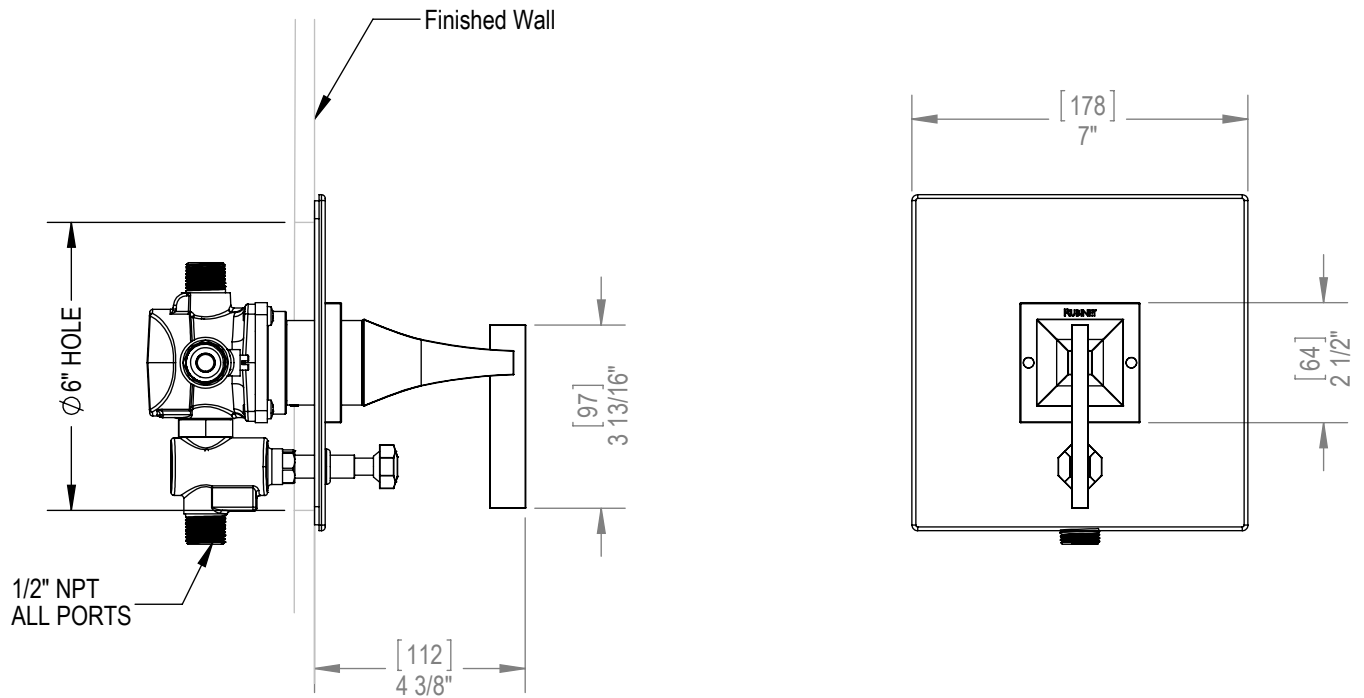

**ICE**  
Pressure Balance Valve Only with  
Diverter & Stops  
MODEL NUMBER : 2YRBICL-XX-XX

Critical Dimensions