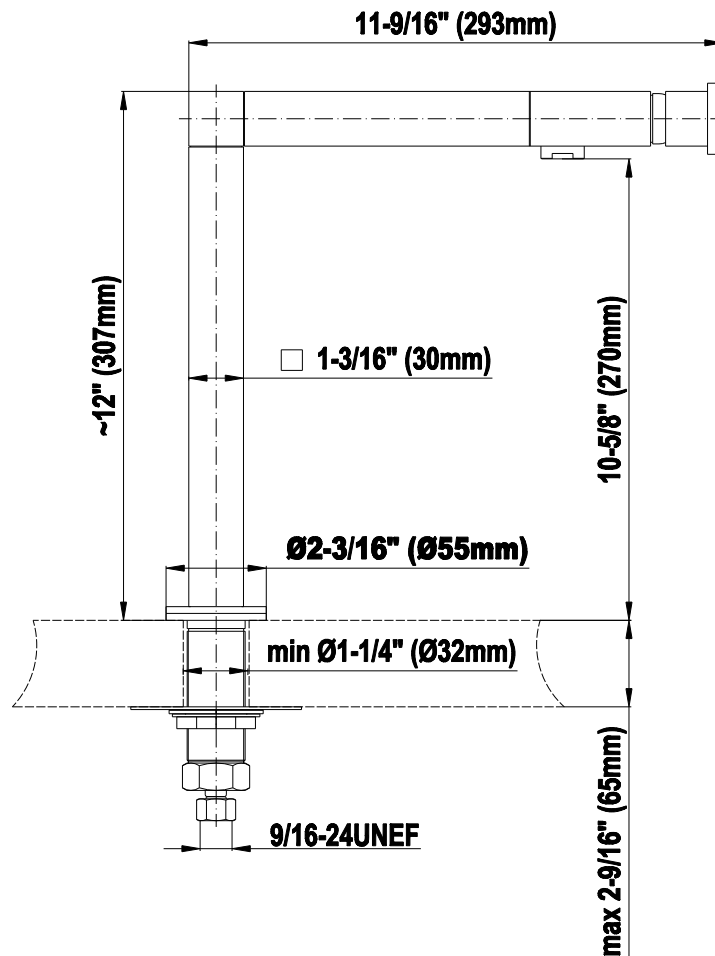

The measurements shown are for reference only. Products and specifications shown are subject to change without notice. Revised 09/2012.

www.graff-faucets.com | phone: 800-954-4723