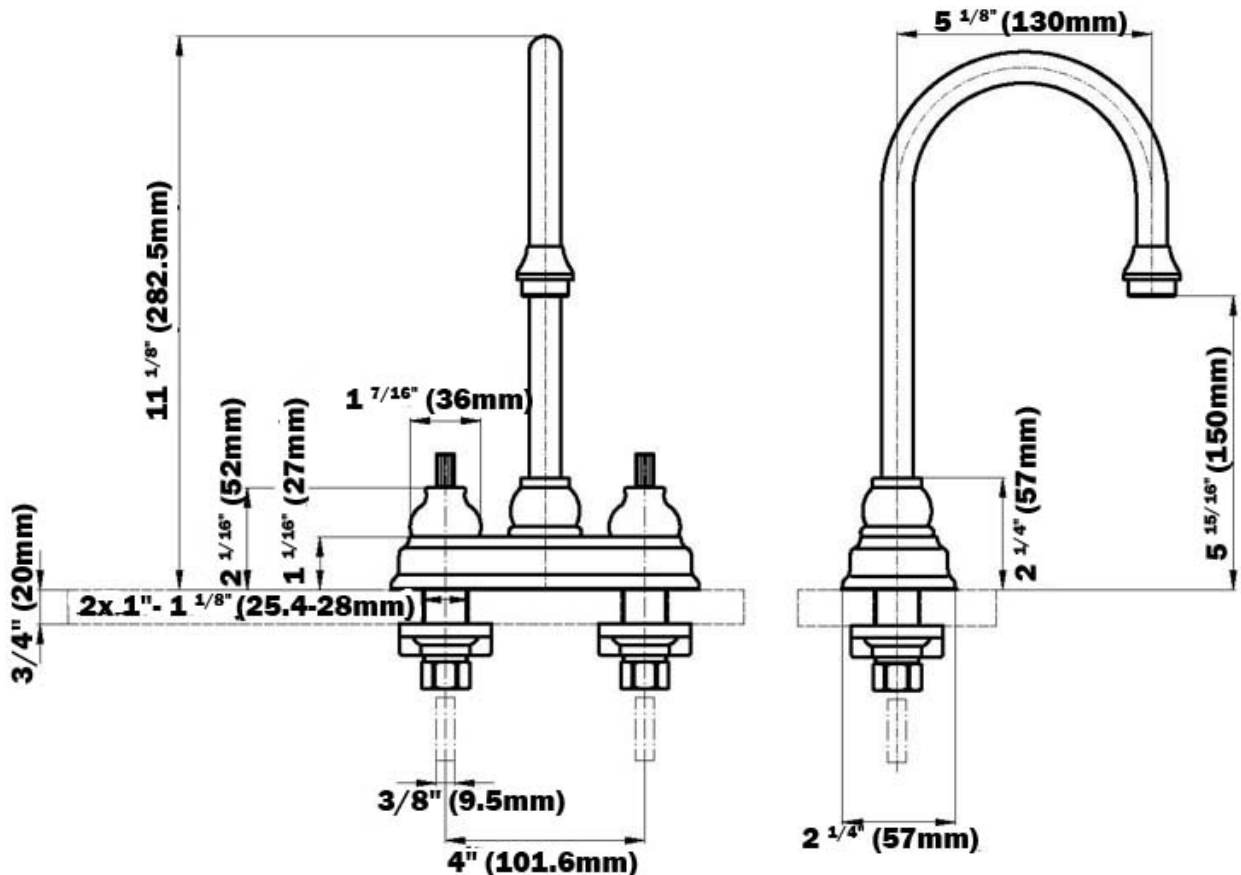

The measurements shown are for reference only. Products and specifications shown are subject to change without notice. Revised 09/2012.

www.graff-faucets.com | phone: 800-954-4723