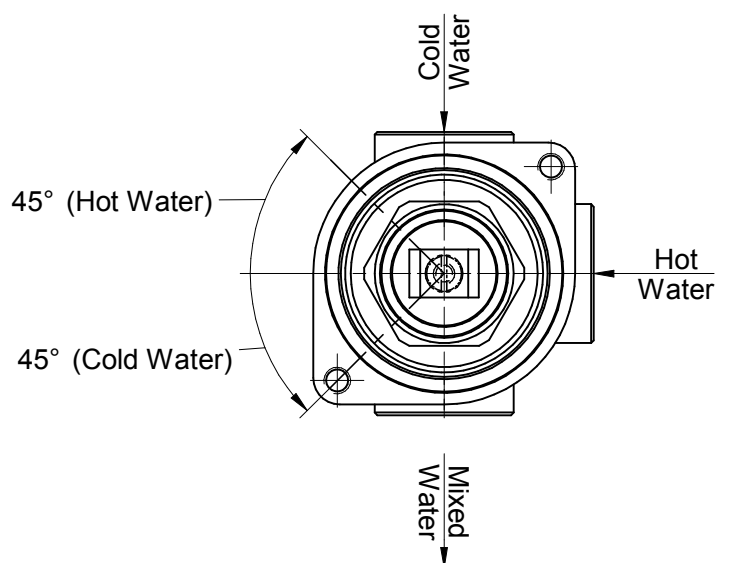

GN-1080

Luna Series