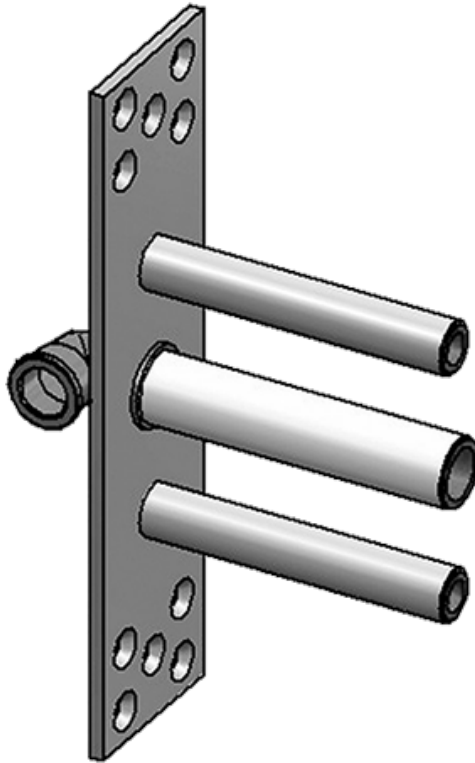

BATHROOM
Spout Connection Rough
G-1070

GRAFF®

Finishes