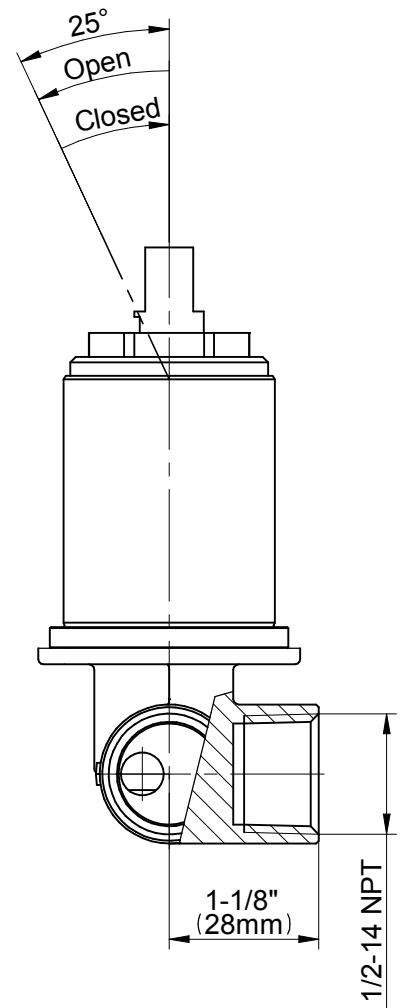

GN-1080

Luna Series