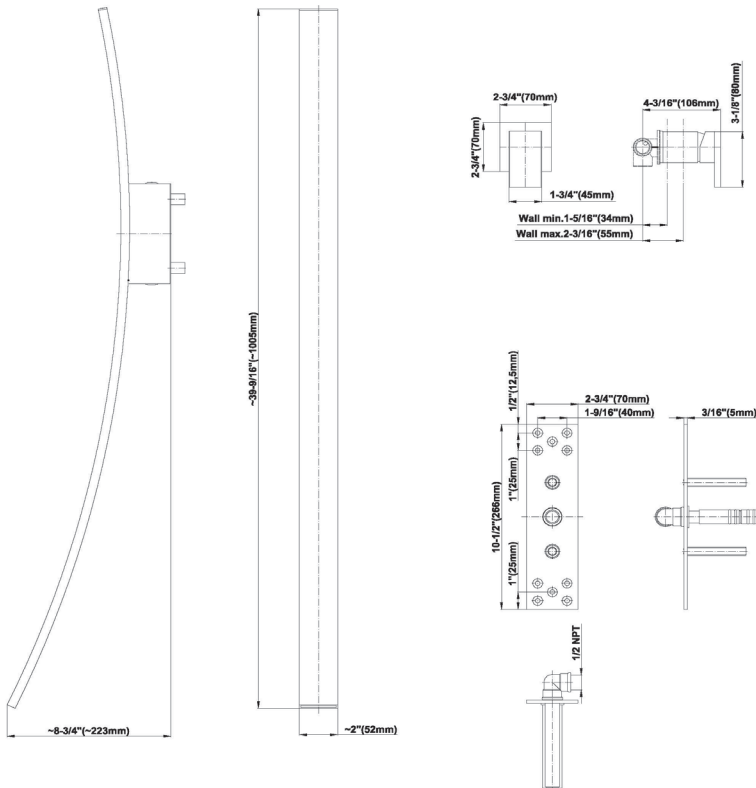

G-6000-LM36W

Wall-Mounted Lavatory/Vessel Filler with Single Control Handle Showerhead

Product Features

- Wall-mounted spout installation
- Wall-mounted handle installation
- Flow rate ≤ 1.2 max gpm

Available Finishes

- Polished Chrome
  G-6000-LM36W-PC
- Steelnox
  G-6000-LM36W-SN

Code Compliance

- ADA
- CALGreen

Warranty

- Limited lifetime warranty

For complete warranty information go to <https://www.graff-designs.com/en/info/faqs>