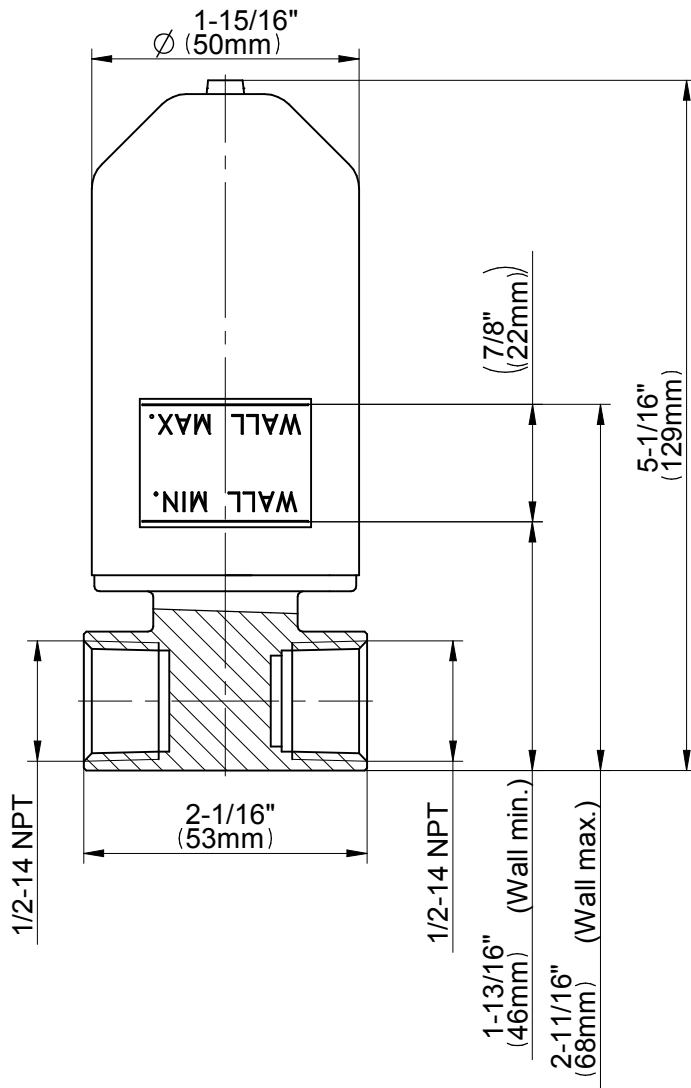

GN-1080

Luna Series