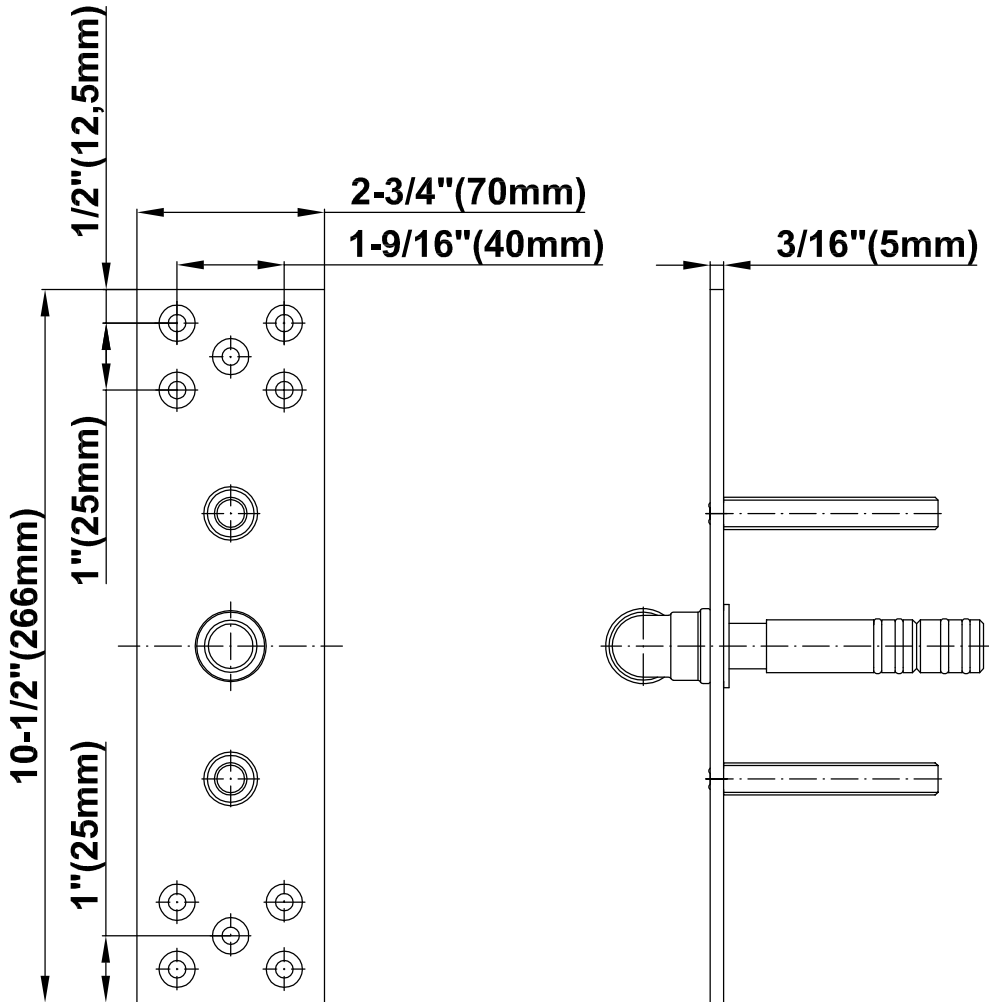

G-1070

LUNA Series