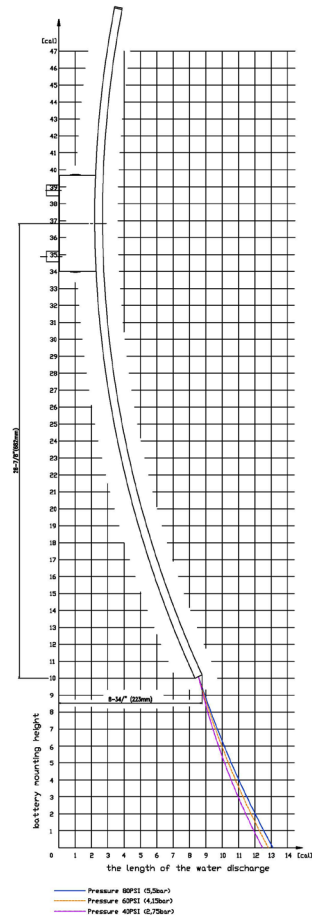

G-6000-LM36W

Wall-Mounted Lavatory/Vessel Filler with Single Control Handle Showerhead

Product Features

- Wall-mounted spout installation
- Wall-mounted handle installation
- Flow rate ≤ 1.2 max gpm

Available Finishes

- Polished Chrome
  G-6000-LM36W-PC
- Steelnox
  G-6000-LM36W-SN

Code Compliance

- ADA
- CALGreen

Warranty

- Limited lifetime warranty

For complete warranty information go to <https://www.graff-designs.com/en/info/faqs>