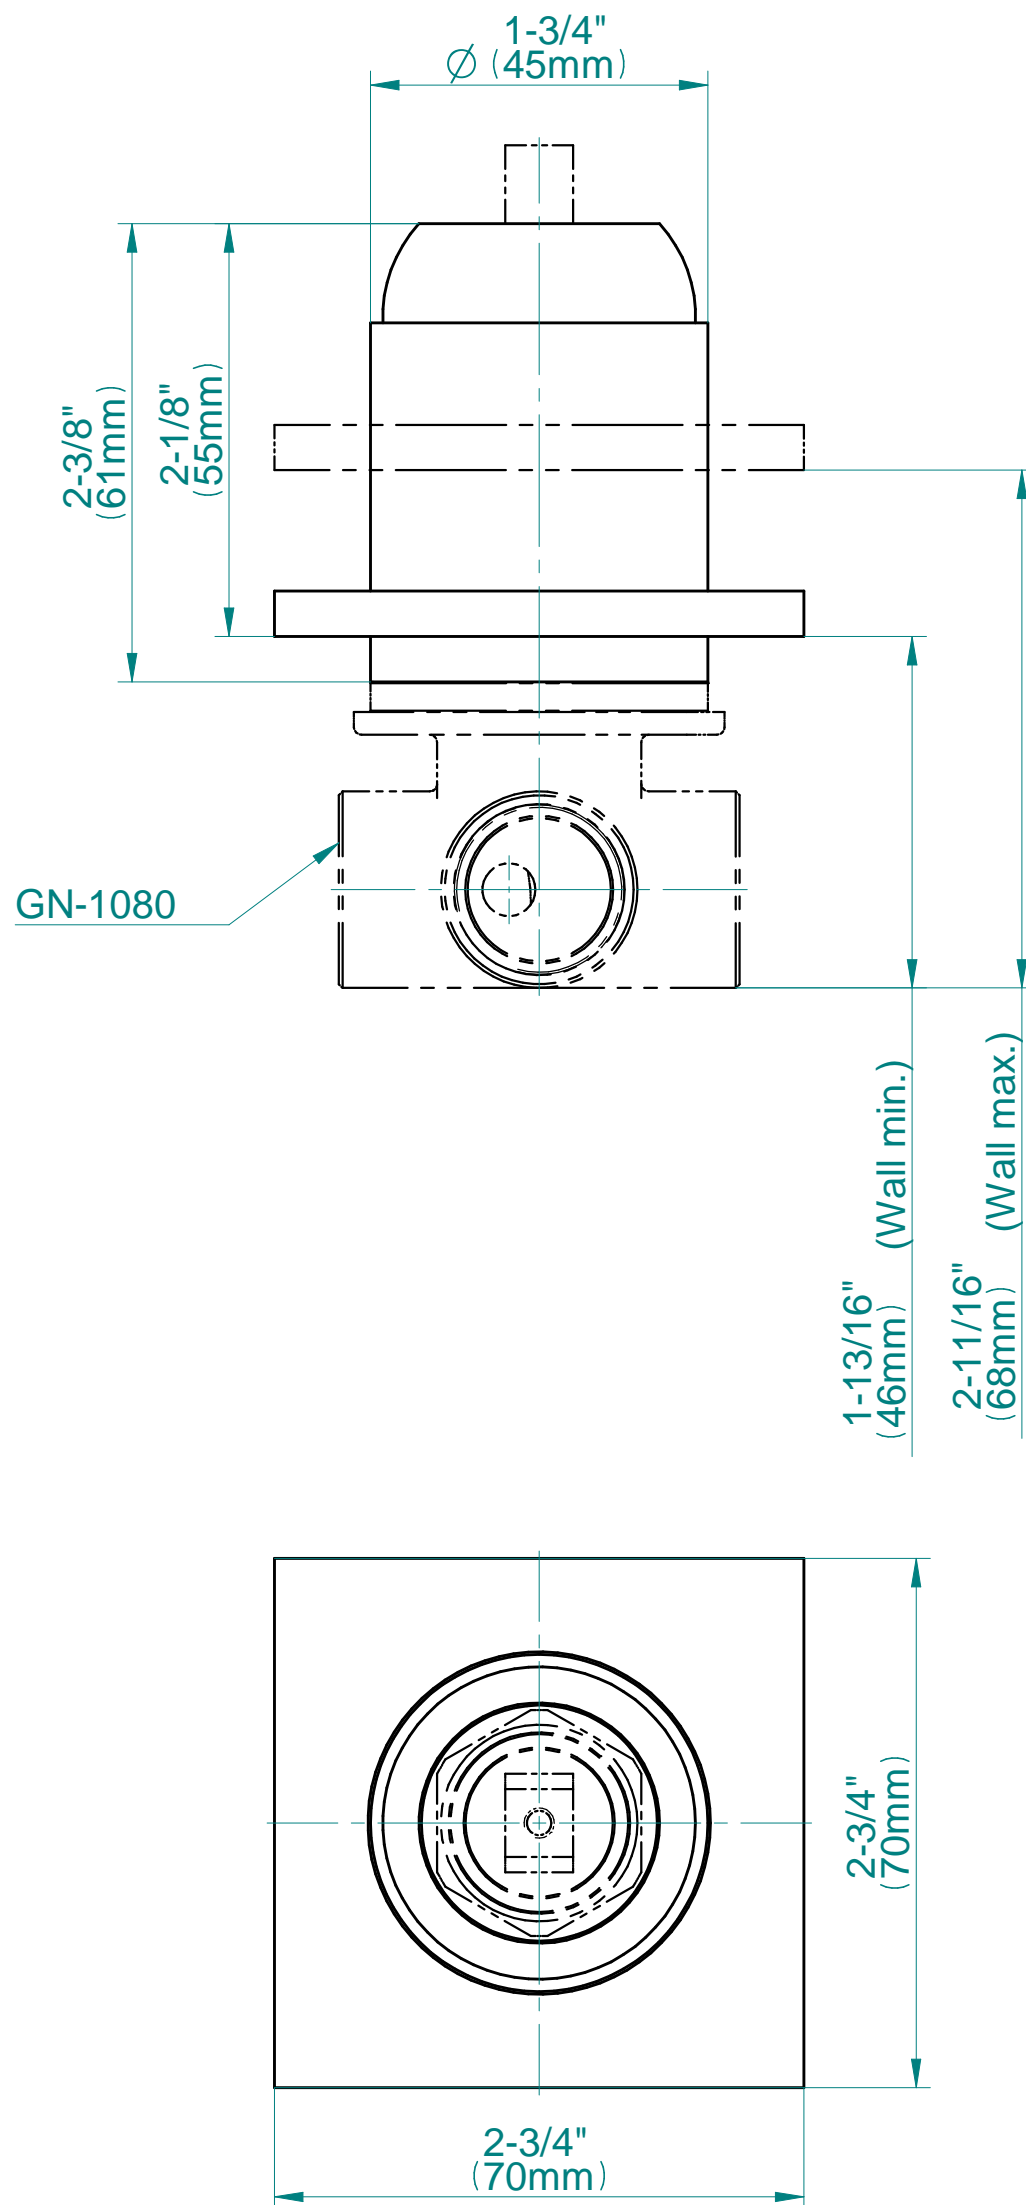

G-0035

Luna Series