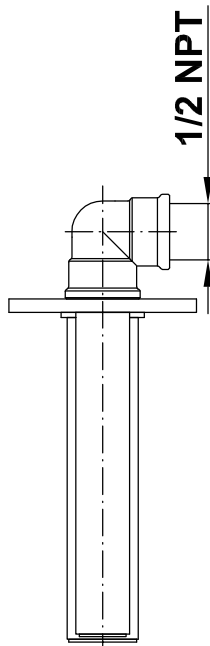

G-1070

LUNA Series