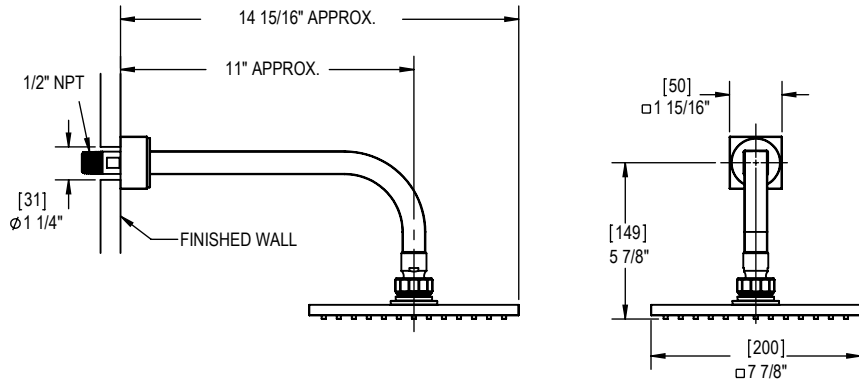

FEATURES:

- Brass construction with choice of 22 finishes
- 2.2 gpm

CONTACT US:

If you need assistance with installation, replacement parts or have any questions regarding your Rubinet product, please call a Customer Service representative at: 905-851-6781 toll free 1-800-461-5901 or visit www.rubinet.com

180518

THE **Rubinet** FAUCET COMPANY

ASSEMBLY INSTRUCTION

4F021

8" SHOWER HEAD WITH 12" SHOWER ARM & FLANGE

4F021

REMOVAL OF FAUCET:

Always turn the water supply off before removing the existing faucet or disassembling a valve. Open both faucet handles to relieve water pressure and to ensure that the water has been successfully turned off.