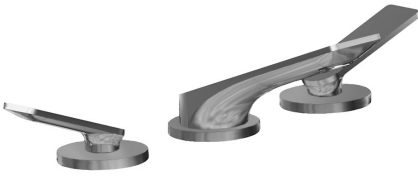

G-6310-LM42B

Sento Collection

Widespread Lavatory Faucet

GRAFF[®]
CUTTING EDGE DESIGN

Product Features

- Installs on 8" centers
- 1-3/16" hole cutouts (x3)
- Dual metal lever control
- Aerated Flow Rate ~2.2 gpm @60 psi, CA flow rate ≤ 1.2 max gpm
- 4-3/4" spout projection
- Swivel aerator
- Includes Push-Top Umbrella Pop-up Drain w/Overflow

Available Finishes

- Polished Chrome G-6310-LM42B-PC
- Steelnox[®] G-6310-LM42B-SN
- Olive Bronze G-6310-LM42B-OB
- Polished Nickel G-6310-LM42B-PN
- Architectural Black[™] G-6310-LM42B-BK
- Architectural White G-6310-LM42B-WT