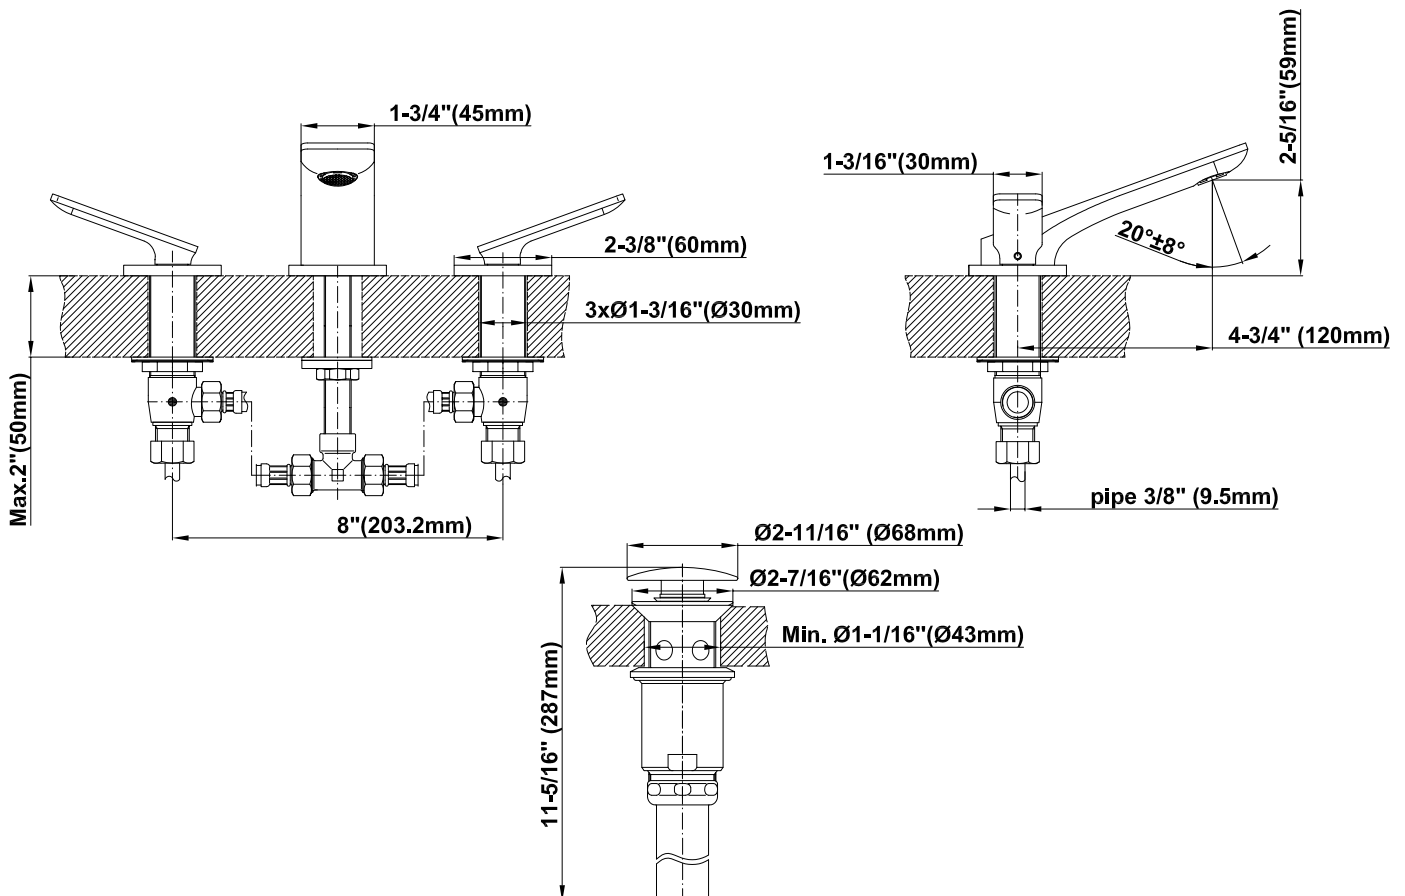

G-6310-LM42B

Sento Collection

Widespread Lavatory Faucet

GRAFF[®]
CUTTING EDGE DESIGN

Product Features

- Installs on 8" centers
- 1-3/16" hole cutouts (x3)
- Dual metal lever control
- Aerated Flow Rate ~2.2 gpm @60 psi, CA flow rate ≤ 1.2 max gpm
- 4-3/4" spout projection
- Swivel aerator
- Includes Push-Top Umbrella Pop-up Drain w/Overflow

Code Compliance

- ADA
- CALGreen and CEC

Optional Accessories

- Drain assemblies: G-9955-**, G-9958-**, G-9961-**, G-9962-**
- Decorative trap G-9970-**

Warranty

- Limited lifetime warranty

The measurements shown are for reference only. Products and specifications shown are subject to change without notice. Revised 02/2017