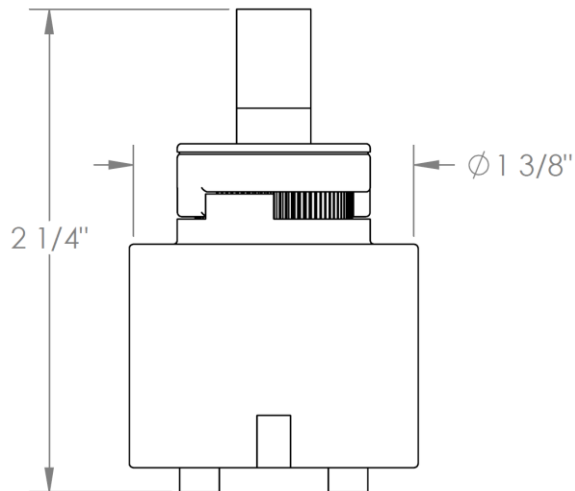

CRT23-7.3

Cartridge for Single Hole Kitchen Faucet

Meets the applicable requirements of ASME A112.18.1-2005/CSA B125.1-05, entitled "Plumbing Supply Fittings"

WATERMARK DESIGNS 2/21/2019

350 Dewitt Ave Brooklyn NY 11207 USA T 718 257 2800 F 718 257 2144 info@watermark-designs.com