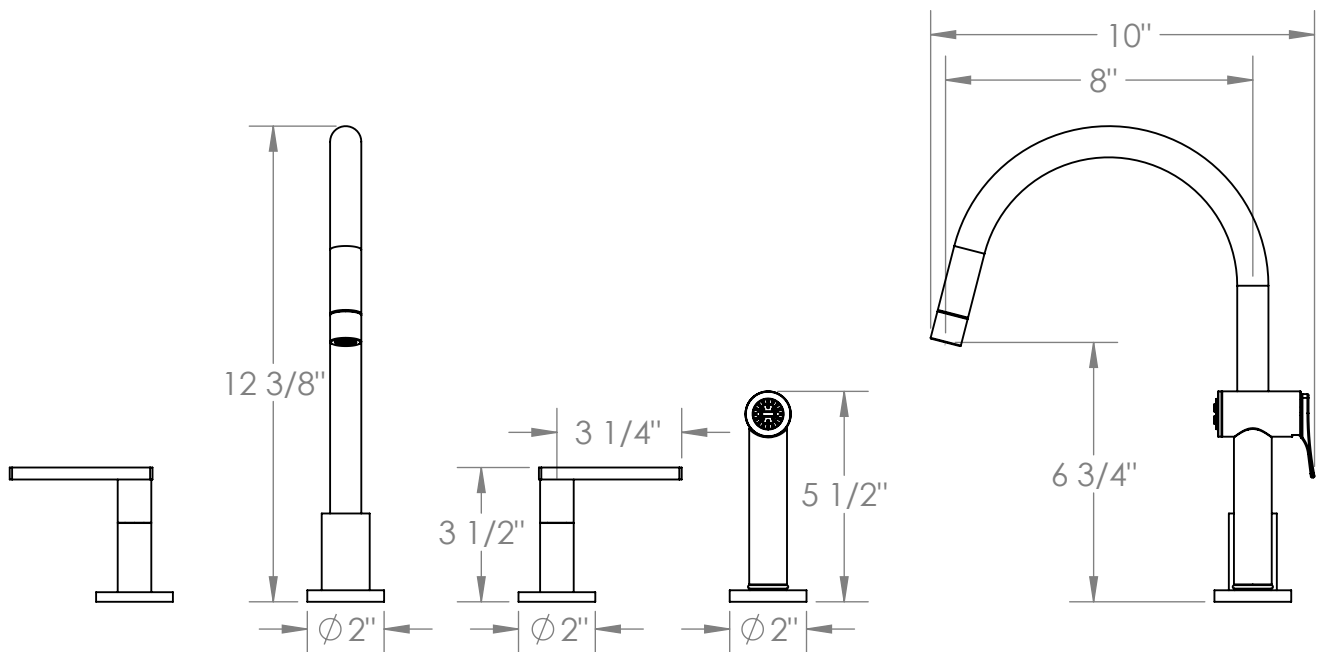

70-7.1G-RNK8

Deck Mounted 4 Hole Kitchen Set
Includes Side Spray and Gooseneck Spout
Faucet Flow Rate: 1.75 GPM

Meets the applicable requirements of ASME A112.18.1-2005/CSA B125.1-05, entitled "Plumbing Supply Fittings"

70-7.1G-RNS4

Deck Mounted 4 Hole Kitchen Set
Includes Side Spray and Gooseneck Spout
Faucet Flow Rate: 1.75 GPM

Meets the applicable requirements of ASME A112.18.1-2005/CSA B125.1-05, entitled "Plumbing Supply Fittings"