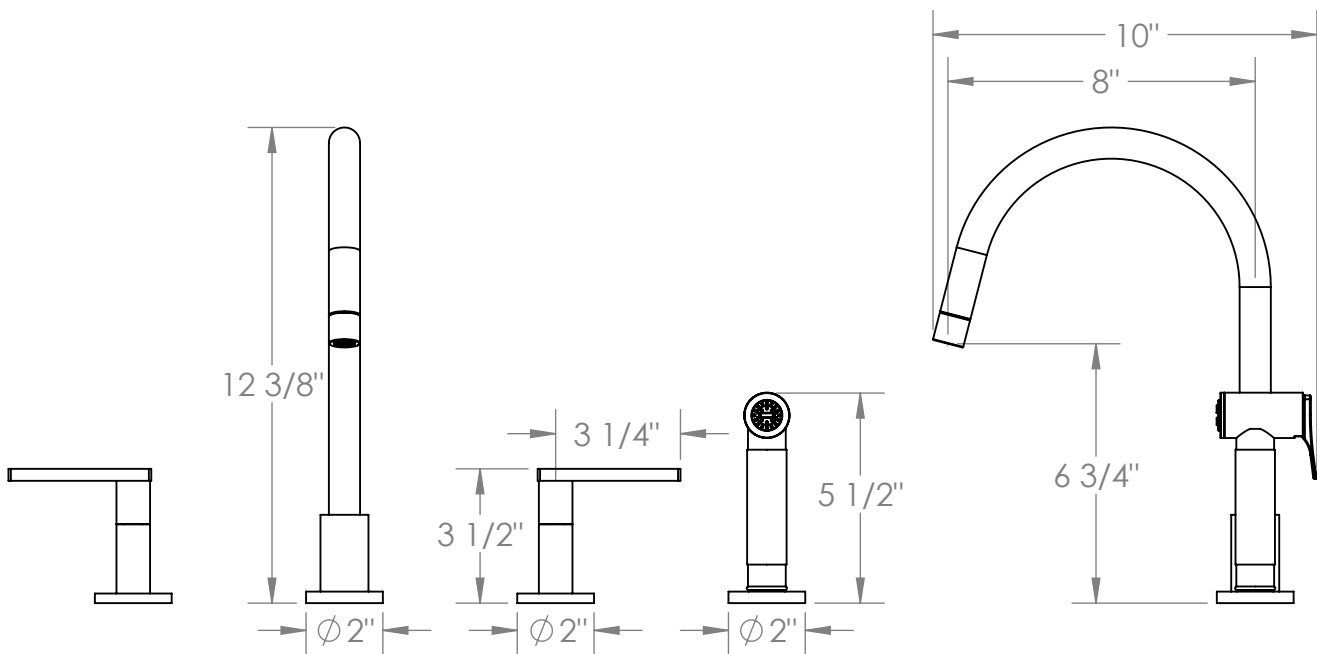

70-7.1G-RNK8

Deck Mounted 4 Hole Kitchen Set
Includes Side Spray and Gooseneck Spout
Faucet Flow Rate: 1.75 GPM

Meets the applicable requirements of ASME A112.18.1-2005/CSA B125.1-05, entitled "Plumbing Supply Fittings"

70-7.1G-RNS4

Deck Mounted 4 Hole Kitchen Set
Includes Side Spray and Gooseneck Spout
Faucet Flow Rate: 1.75 GPM

Meets the applicable requirements of ASME A112.18.1-2005/CSA B125.1-05, entitled "Plumbing Supply Fittings"