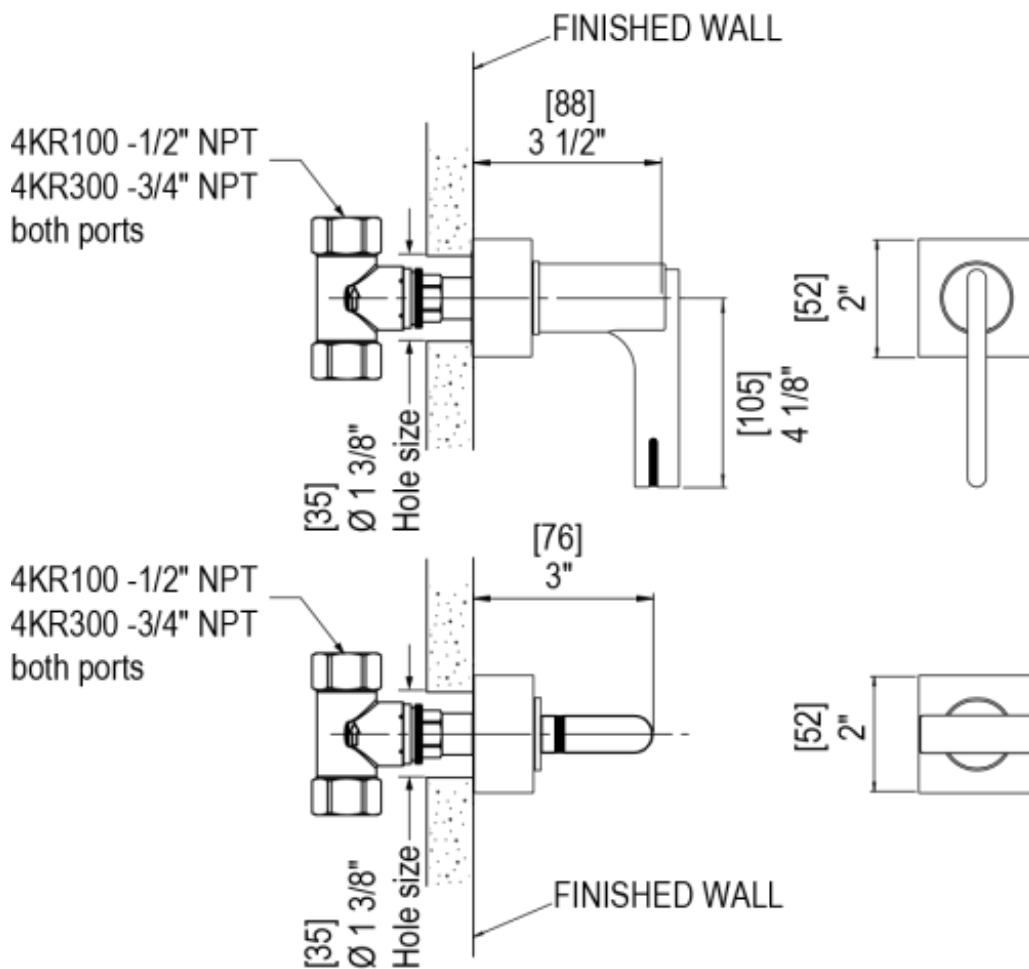

47RTLCHCH Specifications

TEMPERATURE CONTROL VALVE WITH STOPS, TRIM ONLY

VOLUME CONTROL VALVE, TRIM ONLY

ADJUSTABLE SLIDE BAR WITH HAND HELD SHOWER ASSEMBLY

INTEGRAL SUPPLY WITH 1/2" NPT X 1/2" NPSM X 3" NIPPLE

8" SHOWER HEAD WITH CEILING MOUNT 8" SHOWER ARM & FLANGE

BODY SPRAY WITH 1/2" NPT X 1/2" NPSM X 3" NIPPLE X QTY 4 INCLUDED

No Dimensions Image