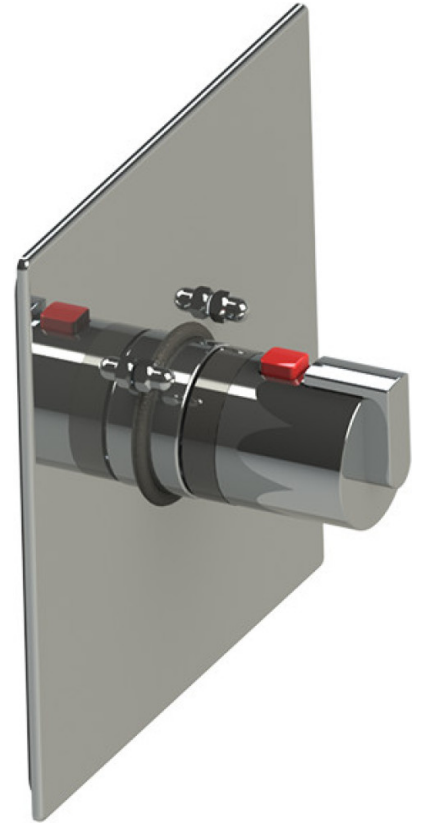

47RTLCHCH Specifications

TEMPERATURE CONTROL VALVE WITH STOPS, TRIM ONLY

VOLUME CONTROL VALVE, TRIM ONLY

ADJUSTABLE SLIDE BAR WITH HAND HELD SHOWER ASSEMBLY

INTEGRAL SUPPLY WITH 1/2" NPT X 1/2" NPSM X 3" NIPPLE

8" SHOWER HEAD WITH CEILING MOUNT 8" SHOWER ARM & FLANGE

BODY SPRAY WITH 1/2" NPT X 1/2" NPSM X 3" NIPPLE X QTY 4 INCLUDED

No Dimensions Image