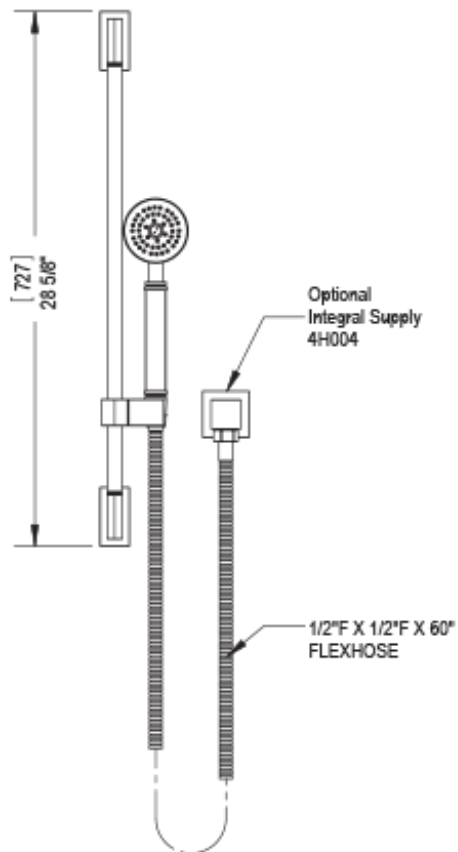

47RTLCHCH Specifications

TEMPERATURE CONTROL VALVE WITH STOPS, TRIM ONLY

VOLUME CONTROL VALVE, TRIM ONLY

ADJUSTABLE SLIDE BAR WITH HAND HELD SHOWER ASSEMBLY

INTEGRAL SUPPLY WITH 1/2" NPT X 1/2" NPSM X 3" NIPPLE

8" SHOWER HEAD WITH CEILING MOUNT 8" SHOWER ARM & FLANGE

BODY SPRAY WITH 1/2" NPT X 1/2" NPSM X 3" NIPPLE X QTY 4 INCLUDED

No Dimensions Image