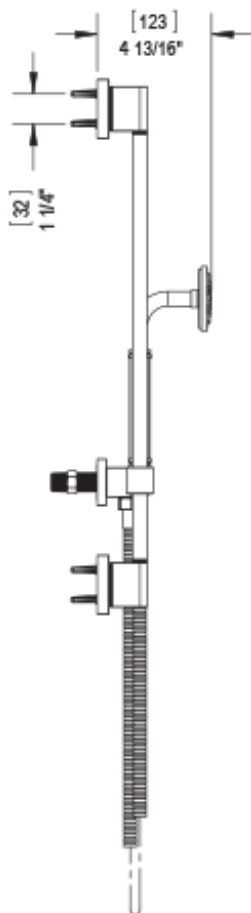

47RTLCHCH Specifications

TEMPERATURE CONTROL VALVE WITH STOPS, TRIM ONLY

VOLUME CONTROL VALVE, TRIM ONLY

ADJUSTABLE SLIDE BAR WITH HAND HELD SHOWER ASSEMBLY

INTEGRAL SUPPLY WITH 1/2" NPT X 1/2" NPSM X 3" NIPPLE

8" SHOWER HEAD WITH CEILING MOUNT 8" SHOWER ARM & FLANGE

BODY SPRAY WITH 1/2" NPT X 1/2" NPSM X 3" NIPPLE X QTY 4 INCLUDED

No Dimensions Image