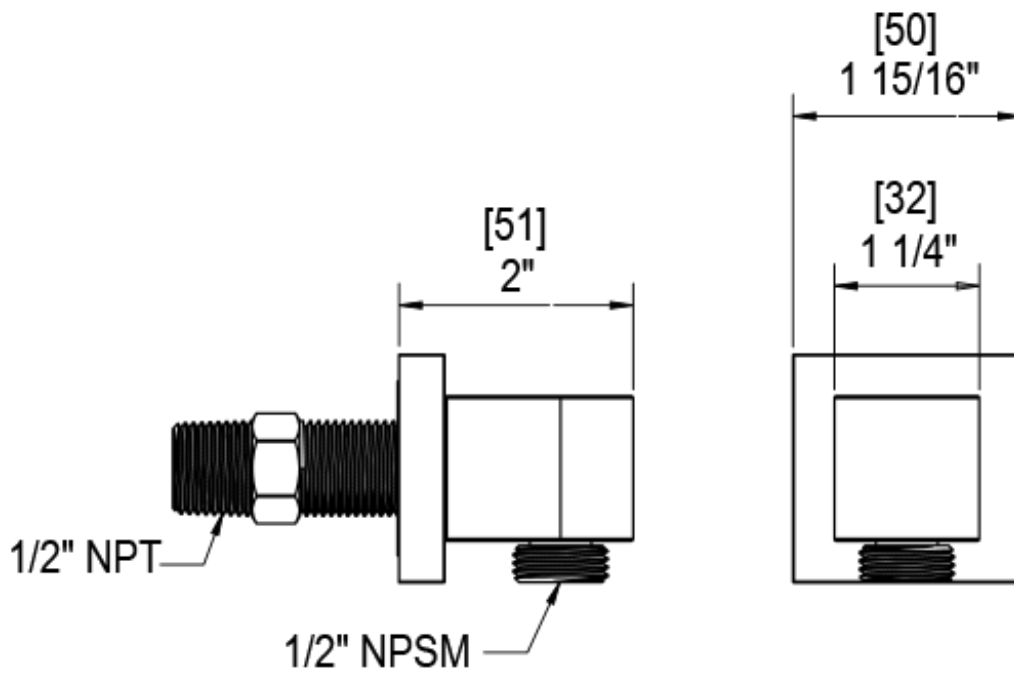

47RTLCHCH Specifications

TEMPERATURE CONTROL VALVE WITH STOPS, TRIM ONLY

VOLUME CONTROL VALVE, TRIM ONLY

ADJUSTABLE SLIDE BAR WITH HAND HELD SHOWER ASSEMBLY

INTEGRAL SUPPLY WITH 1/2" NPT X 1/2" NPSM X 3" NIPPLE

8" SHOWER HEAD WITH CEILING MOUNT 8" SHOWER ARM & FLANGE

BODY SPRAY WITH 1/2" NPT X 1/2" NPSM X 3" NIPPLE X QTY 4 INCLUDED

No Dimensions Image