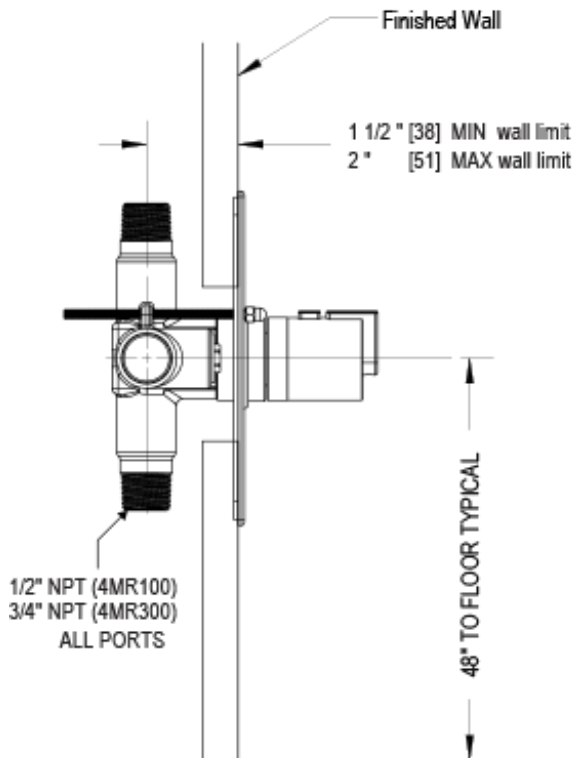

47RTLCHCH Specifications

TEMPERATURE CONTROL VALVE WITH STOPS, TRIM ONLY

VOLUME CONTROL VALVE, TRIM ONLY

ADJUSTABLE SLIDE BAR WITH HAND HELD SHOWER ASSEMBLY

INTEGRAL SUPPLY WITH 1/2" NPT X 1/2" NPSM X 3" NIPPLE

8" SHOWER HEAD WITH CEILING MOUNT 8" SHOWER ARM & FLANGE

BODY SPRAY WITH 1/2" NPT X 1/2" NPSM X 3" NIPPLE X QTY 4 INCLUDED

No Dimensions Image