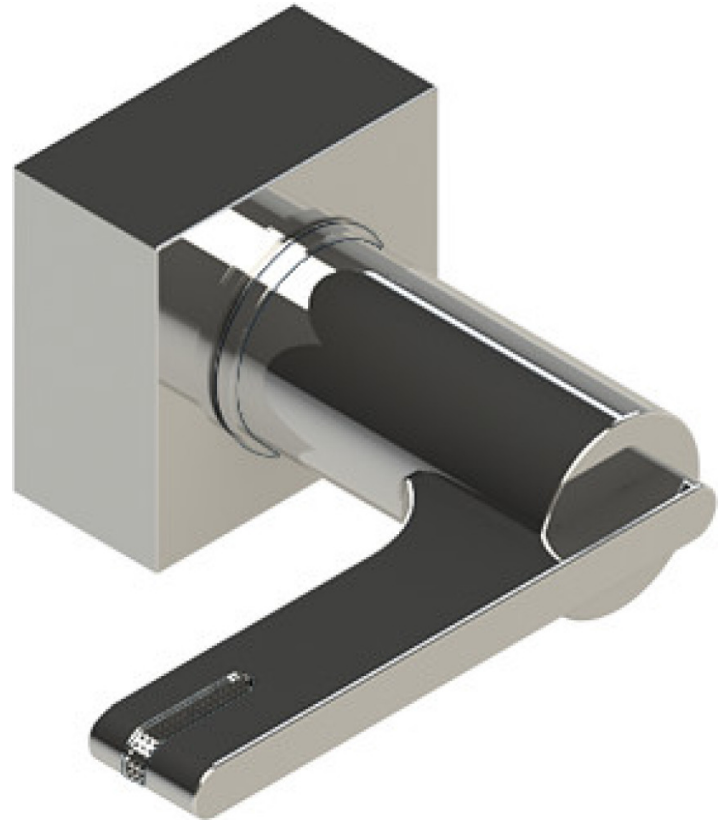

47RTLCHCH Specifications

TEMPERATURE CONTROL VALVE WITH STOPS, TRIM ONLY

VOLUME CONTROL VALVE, TRIM ONLY

ADJUSTABLE SLIDE BAR WITH HAND HELD SHOWER ASSEMBLY

INTEGRAL SUPPLY WITH 1/2" NPT X 1/2" NPSM X 3" NIPPLE

8" SHOWER HEAD WITH CEILING MOUNT 8" SHOWER ARM & FLANGE

BODY SPRAY WITH 1/2" NPT X 1/2" NPSM X 3" NIPPLE X QTY 4 INCLUDED

No Dimensions Image