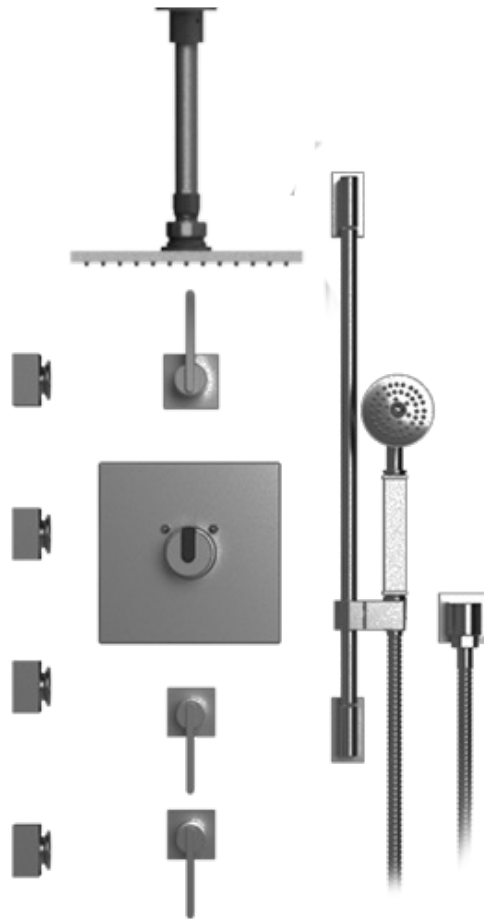

47RTLCHCH Specifications

TEMPERATURE CONTROL VALVE WITH STOPS, TRIM ONLY

VOLUME CONTROL VALVE, TRIM ONLY

ADJUSTABLE SLIDE BAR WITH HAND HELD SHOWER ASSEMBLY

INTEGRAL SUPPLY WITH 1/2" NPT X 1/2" NPSM X 3" NIPPLE

8" SHOWER HEAD WITH CEILING MOUNT 8" SHOWER ARM & FLANGE

BODY SPRAY WITH 1/2" NPT X 1/2" NPSM X 3" NIPPLE X QTY 4 INCLUDED

No Dimensions Image