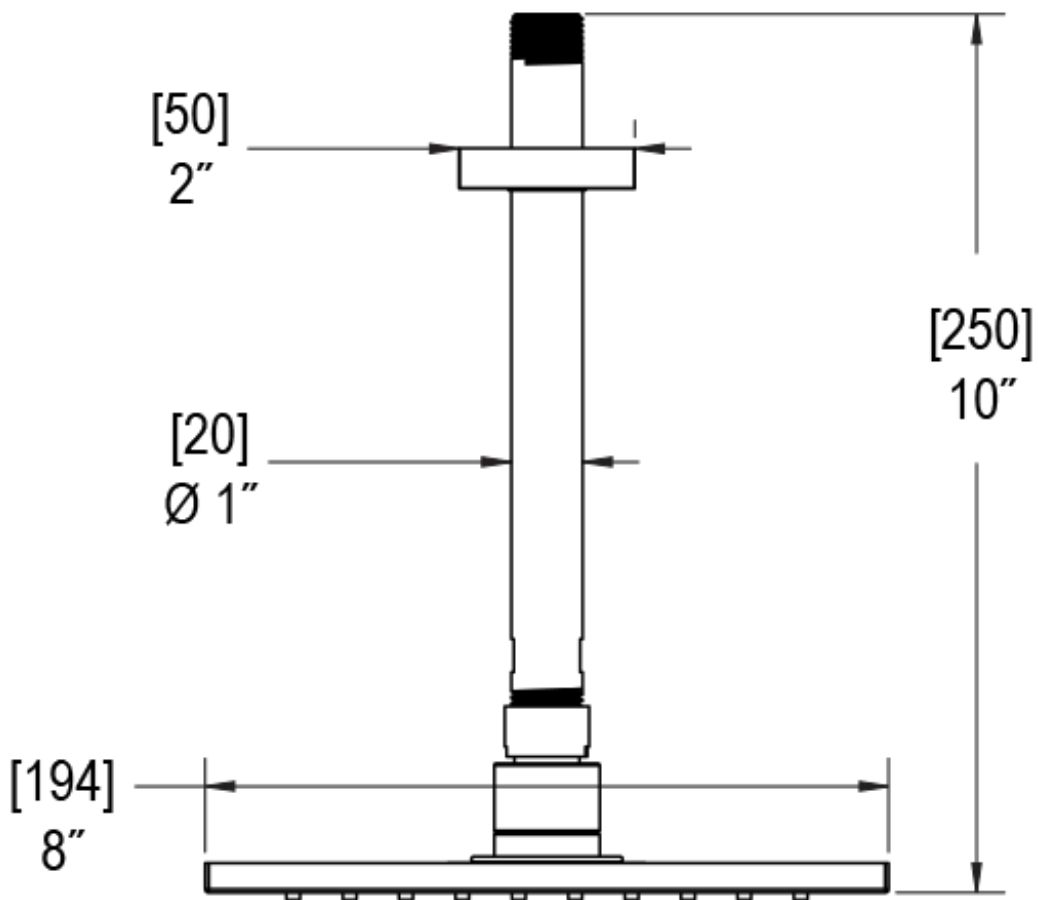

47RTLCHCH Specifications

TEMPERATURE CONTROL VALVE WITH STOPS, TRIM ONLY

VOLUME CONTROL VALVE, TRIM ONLY

ADJUSTABLE SLIDE BAR WITH HAND HELD SHOWER ASSEMBLY

INTEGRAL SUPPLY WITH 1/2" NPT X 1/2" NPSM X 3" NIPPLE

8" SHOWER HEAD WITH CEILING MOUNT 8" SHOWER ARM & FLANGE

BODY SPRAY WITH 1/2" NPT X 1/2" NPSM X 3" NIPPLE X QTY 4 INCLUDED

No Dimensions Image