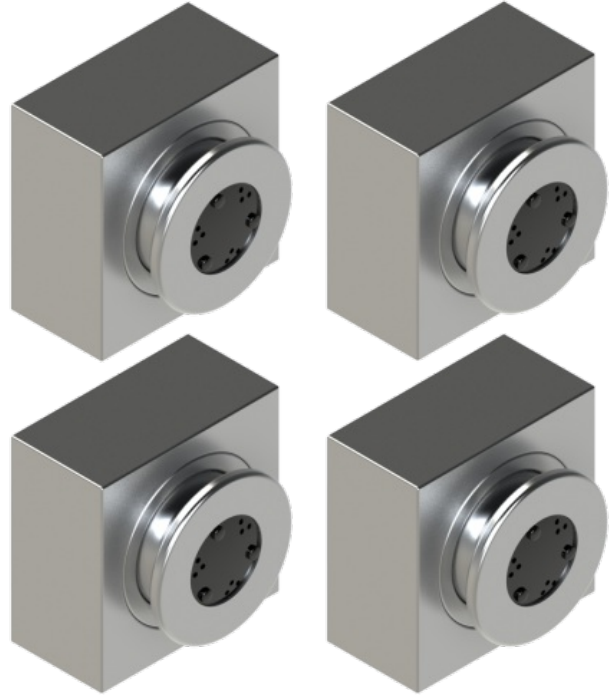

47RTLCHCH Specifications

TEMPERATURE CONTROL VALVE WITH STOPS, TRIM ONLY

VOLUME CONTROL VALVE, TRIM ONLY

ADJUSTABLE SLIDE BAR WITH HAND HELD SHOWER ASSEMBLY

INTEGRAL SUPPLY WITH 1/2" NPT X 1/2" NPSM X 3" NIPPLE

8" SHOWER HEAD WITH CEILING MOUNT 8" SHOWER ARM & FLANGE

BODY SPRAY WITH 1/2" NPT X 1/2" NPSM X 3" NIPPLE X QTY 4 INCLUDED

No Dimensions Image