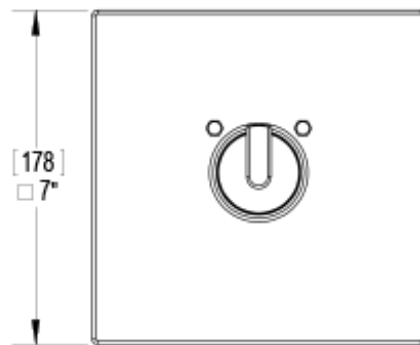

47RTLCHCH Specifications

TEMPERATURE CONTROL VALVE WITH STOPS, TRIM ONLY

VOLUME CONTROL VALVE, TRIM ONLY

ADJUSTABLE SLIDE BAR WITH HAND HELD SHOWER ASSEMBLY

INTEGRAL SUPPLY WITH 1/2" NPT X 1/2" NPSM X 3" NIPPLE

8" SHOWER HEAD WITH CEILING MOUNT 8" SHOWER ARM & FLANGE

BODY SPRAY WITH 1/2" NPT X 1/2" NPSM X 3" NIPPLE X QTY 4 INCLUDED

No Dimensions Image