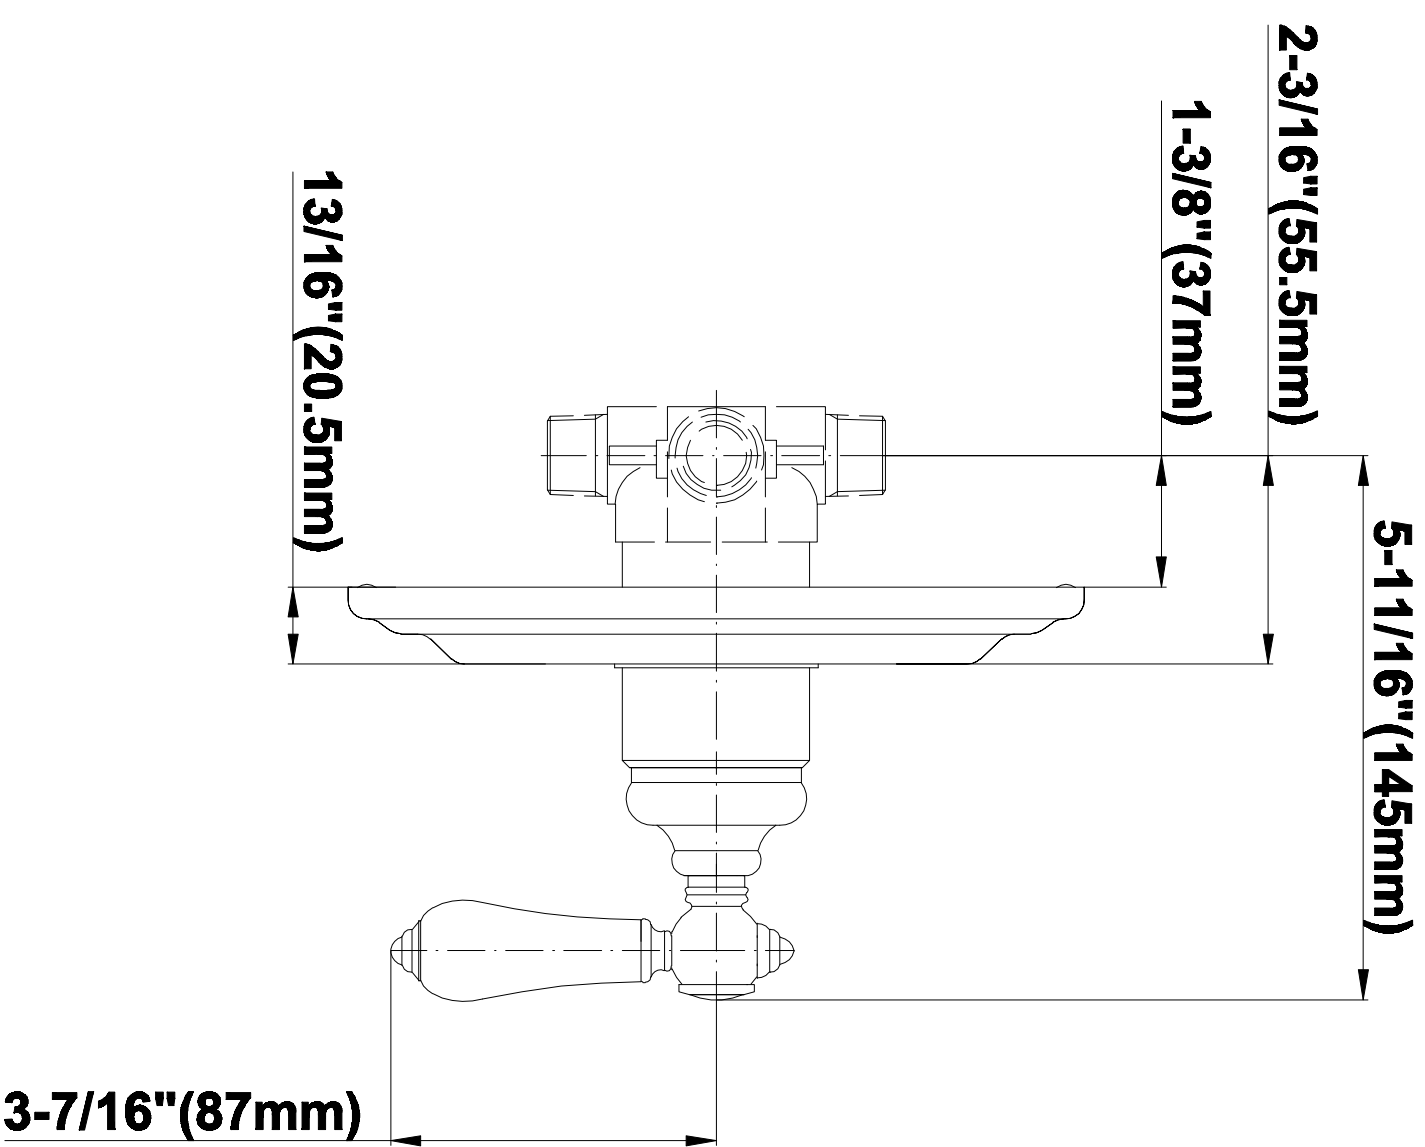

### Information

- 1/2" Rough Valve, Trim Plate, and Handle
- 5" Showerhead with 5" Arm & Flange
- Showerhead flow rate  $\leq$  1.8 max gpm
- 1/2" Rough Valve Flow Rate  $\sim$ 7.5 gpm @60 psi
- Optional extension kit
- ADA
- CALGreen

# G-7015

SHOWER  
Traditional 5" Shower Arm  
**G-8520**

**GRAFF®**

---

### Information

- Includes arm and flange
- 1/2" NPT male thread inlet
- For use with all showerheads (especially G-8420, G-8440 and G-8450)