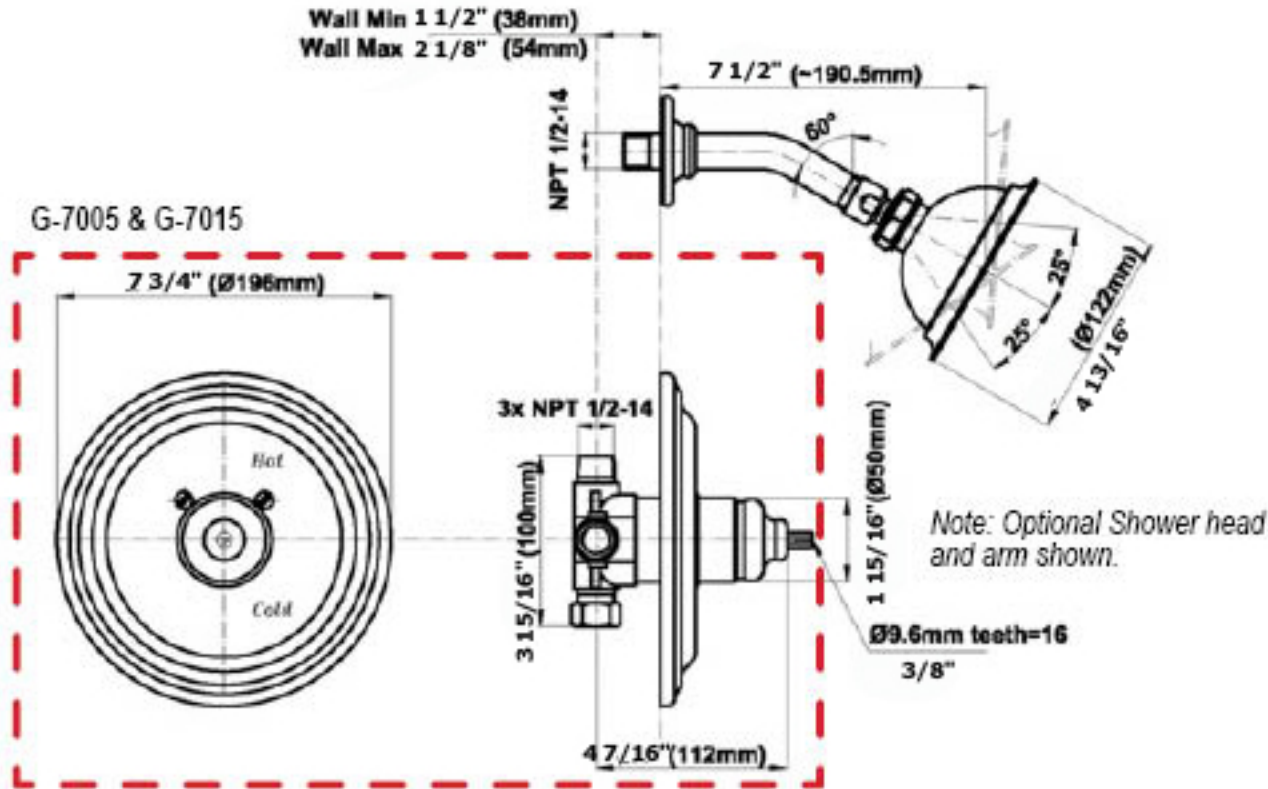

Complete Shower Set G-7115

Trim and Valve Kit Only G-7005 & G-7015

Trim Only G-7015-XX

Includes one of the following handles:

Model	Series
S1	Eleganté, Chanteaux
S2	Eleganté, Chanteaux
LM2	Eleganté, Atlantis
LM10S	Pesaro
LM15S	Chanteaux, Nantucket
LM20S	Bali
LM22S	Lauren
C2S	Atlantis
C3S	Pesaro