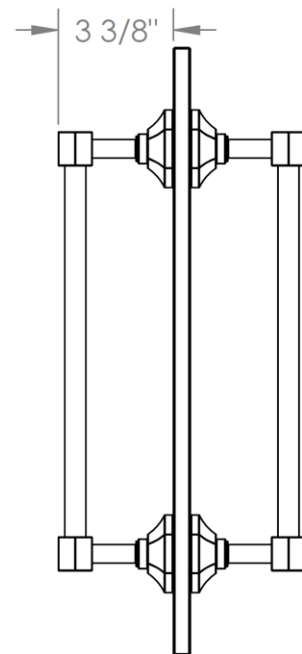

### 314-0.1-\_\_DDP

Glass Mounted Double Door Pull

For use with 1/2" thick glass with  $\varnothing 1/2"$  Holes

Model No.	Dimension of L
314-0.1-6DDP	6"
314-0.1-12DDP	12"
314-0.1-18DDP	18"
314-0.1A-DDP	24"