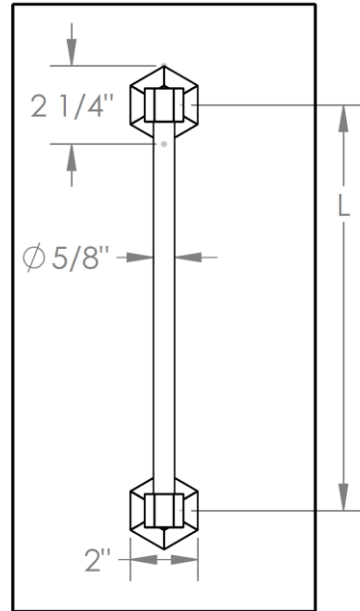

### 314-0.1-\_\_DDP

Glass Mounted Double Door Pull

For use with 1/2" thick glass with  $\varnothing 1/2"$  Holes

Model No.	Dimension of L
314-0.1-6DDP	6"
314-0.1-12DDP	12"
314-0.1-18DDP	18"
314-0.1A-DDP	24"