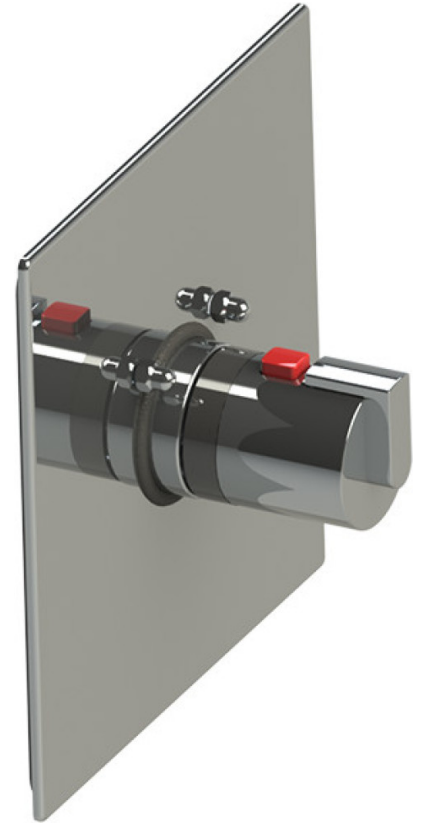

24RTLCHCH

Specifications

TEMPERATURE CONTROL VALVE WITH STOPS, TRIM ONLY

THREE WAY DIVERTER WITH SHUT-OFFS IN BETWEEN FUNCTIONS, TRIM ONLY

ADJUSTABLE SLIDE BAR WITH HAND HELD SHOWER ASSEMBLY

INTEGRAL SUPPLY WITH 1/2" NPT X 1/2" NPSM X 3" NIPPLE

8" SHOWER HEAD WITH WALL MOUNT 12" SHOWER ARM & FLANGE

WALL MOUNT TUB SPOUT