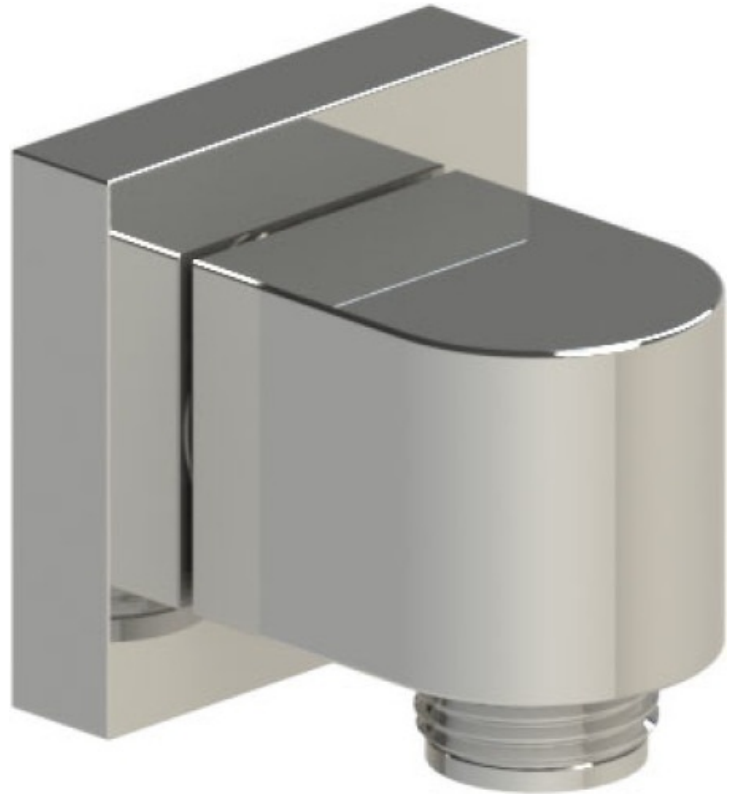

24RTLCHCH

Specifications

TEMPERATURE CONTROL VALVE WITH STOPS, TRIM ONLY

THREE WAY DIVERTER WITH SHUT-OFFS IN BETWEEN FUNCTIONS, TRIM ONLY

ADJUSTABLE SLIDE BAR WITH HAND HELD SHOWER ASSEMBLY

INTEGRAL SUPPLY WITH 1/2" NPT X 1/2" NPSM X 3" NIPPLE

8" SHOWER HEAD WITH WALL MOUNT 12" SHOWER ARM & FLANGE

WALL MOUNT TUB SPOUT