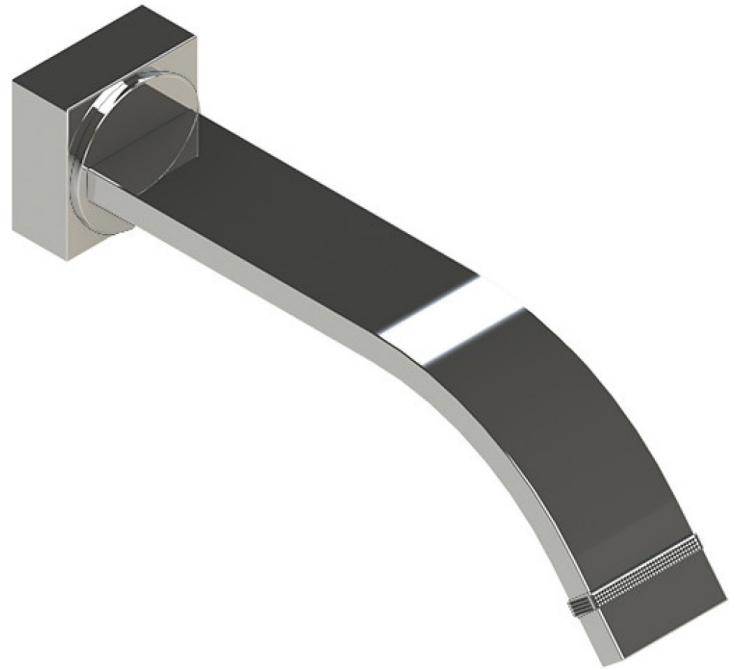

24RTLCHCH

Specifications

TEMPERATURE CONTROL VALVE WITH STOPS, TRIM ONLY

THREE WAY DIVERTER WITH SHUT-OFFS IN BETWEEN FUNCTIONS, TRIM ONLY

ADJUSTABLE SLIDE BAR WITH HAND HELD SHOWER ASSEMBLY

INTEGRAL SUPPLY WITH 1/2" NPT X 1/2" NPSM X 3" NIPPLE

8" SHOWER HEAD WITH WALL MOUNT 12" SHOWER ARM & FLANGE

WALL MOUNT TUB SPOUT