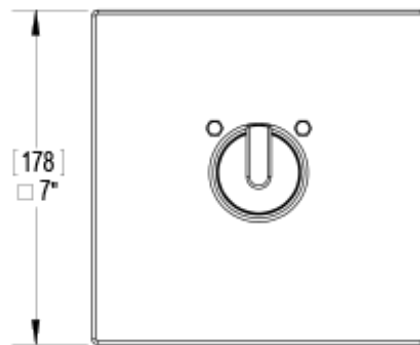

24RTLCHCH

Specifications

TEMPERATURE CONTROL VALVE WITH STOPS, TRIM ONLY

THREE WAY DIVERTER WITH SHUT-OFFS IN BETWEEN FUNCTIONS, TRIM ONLY

ADJUSTABLE SLIDE BAR WITH HAND HELD SHOWER ASSEMBLY

INTEGRAL SUPPLY WITH 1/2" NPT X 1/2" NPSM X 3" NIPPLE

8" SHOWER HEAD WITH WALL MOUNT 12" SHOWER ARM & FLANGE

WALL MOUNT TUB SPOUT