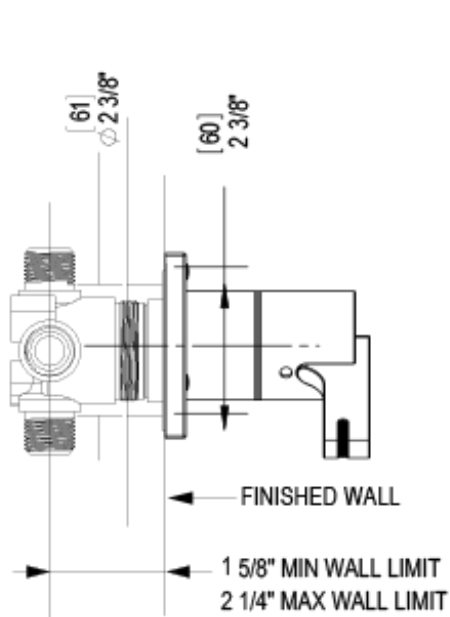

24RTLCHCH

Specifications

TEMPERATURE CONTROL VALVE WITH STOPS, TRIM ONLY

THREE WAY DIVERTER WITH SHUT-OFFS IN BETWEEN FUNCTIONS, TRIM ONLY

ADJUSTABLE SLIDE BAR WITH HAND HELD SHOWER ASSEMBLY

INTEGRAL SUPPLY WITH 1/2" NPT X 1/2" NPSM X 3" NIPPLE

8" SHOWER HEAD WITH WALL MOUNT 12" SHOWER ARM & FLANGE

WALL MOUNT TUB SPOUT