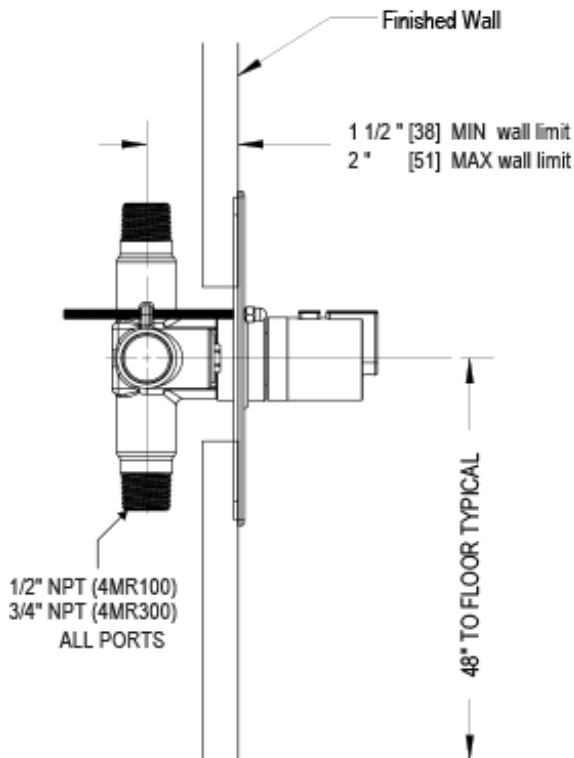

24RTLCHCH

Specifications

TEMPERATURE CONTROL VALVE WITH STOPS, TRIM ONLY

THREE WAY DIVERTER WITH SHUT-OFFS IN BETWEEN FUNCTIONS, TRIM ONLY

ADJUSTABLE SLIDE BAR WITH HAND HELD SHOWER ASSEMBLY

INTEGRAL SUPPLY WITH 1/2" NPT X 1/2" NPSM X 3" NIPPLE

8" SHOWER HEAD WITH WALL MOUNT 12" SHOWER ARM & FLANGE

WALL MOUNT TUB SPOUT