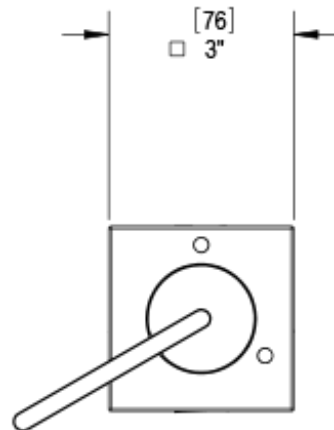

24RTLCHCH

Specifications

TEMPERATURE CONTROL VALVE WITH STOPS, TRIM ONLY

THREE WAY DIVERTER WITH SHUT-OFFS IN BETWEEN FUNCTIONS, TRIM ONLY

ADJUSTABLE SLIDE BAR WITH HAND HELD SHOWER ASSEMBLY

INTEGRAL SUPPLY WITH 1/2" NPT X 1/2" NPSM X 3" NIPPLE

8" SHOWER HEAD WITH WALL MOUNT 12" SHOWER ARM & FLANGE

WALL MOUNT TUB SPOUT