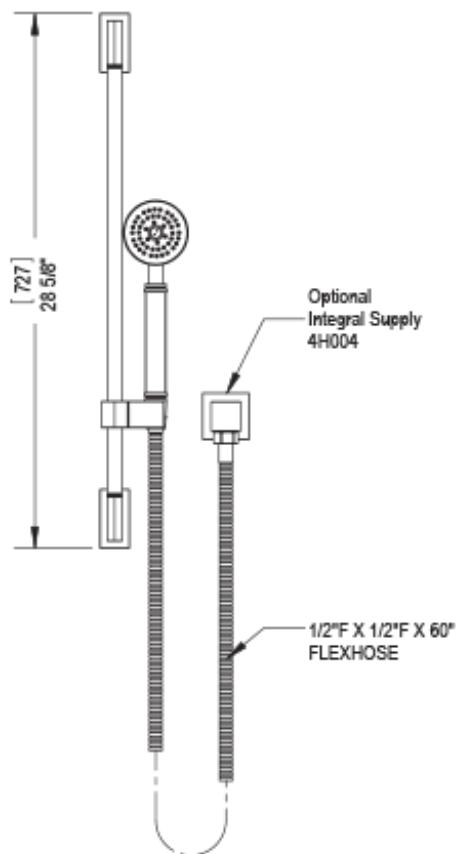

24RTLCHCH

Specifications

TEMPERATURE CONTROL VALVE WITH STOPS, TRIM ONLY

THREE WAY DIVERTER WITH SHUT-OFFS IN BETWEEN FUNCTIONS, TRIM ONLY

ADJUSTABLE SLIDE BAR WITH HAND HELD SHOWER ASSEMBLY

INTEGRAL SUPPLY WITH 1/2" NPT X 1/2" NPSM X 3" NIPPLE

8" SHOWER HEAD WITH WALL MOUNT 12" SHOWER ARM & FLANGE

WALL MOUNT TUB SPOUT