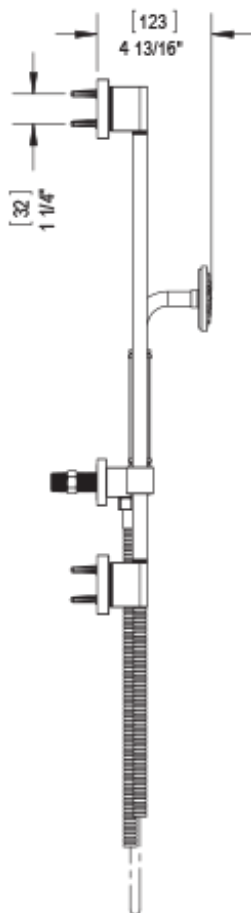

24RTLCHCH

Specifications

TEMPERATURE CONTROL VALVE WITH STOPS, TRIM ONLY

THREE WAY DIVERTER WITH SHUT-OFFS IN BETWEEN FUNCTIONS, TRIM ONLY

ADJUSTABLE SLIDE BAR WITH HAND HELD SHOWER ASSEMBLY

INTEGRAL SUPPLY WITH 1/2" NPT X 1/2" NPSM X 3" NIPPLE

8" SHOWER HEAD WITH WALL MOUNT 12" SHOWER ARM & FLANGE

WALL MOUNT TUB SPOUT