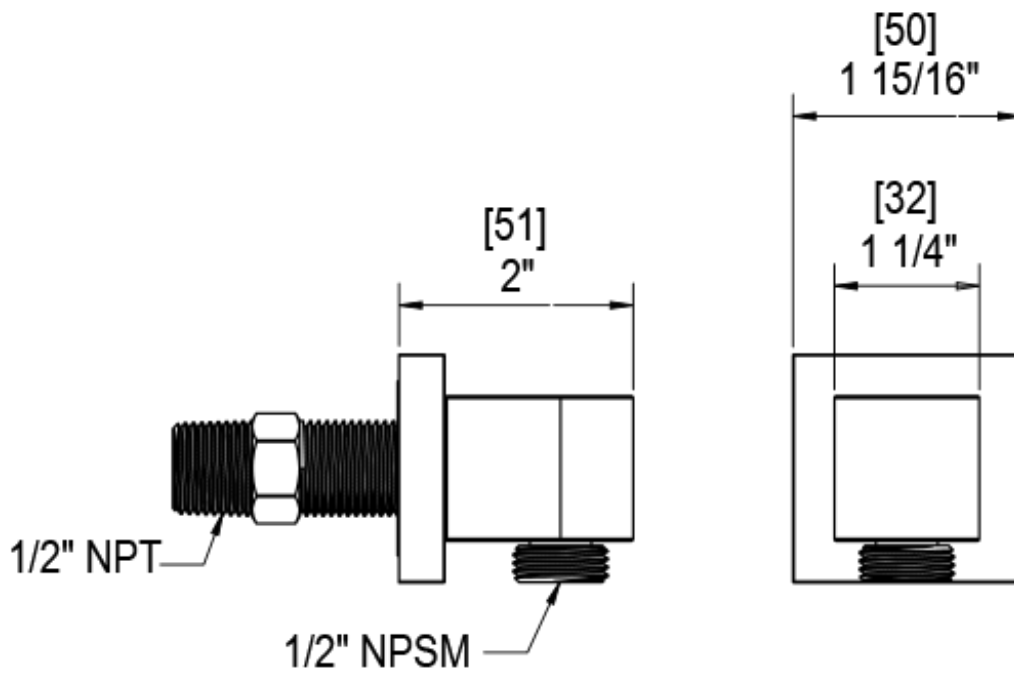

24RTLCHCH

Specifications

TEMPERATURE CONTROL VALVE WITH STOPS, TRIM ONLY

THREE WAY DIVERTER WITH SHUT-OFFS IN BETWEEN FUNCTIONS, TRIM ONLY

ADJUSTABLE SLIDE BAR WITH HAND HELD SHOWER ASSEMBLY

INTEGRAL SUPPLY WITH 1/2" NPT X 1/2" NPSM X 3" NIPPLE

8" SHOWER HEAD WITH WALL MOUNT 12" SHOWER ARM & FLANGE

WALL MOUNT TUB SPOUT