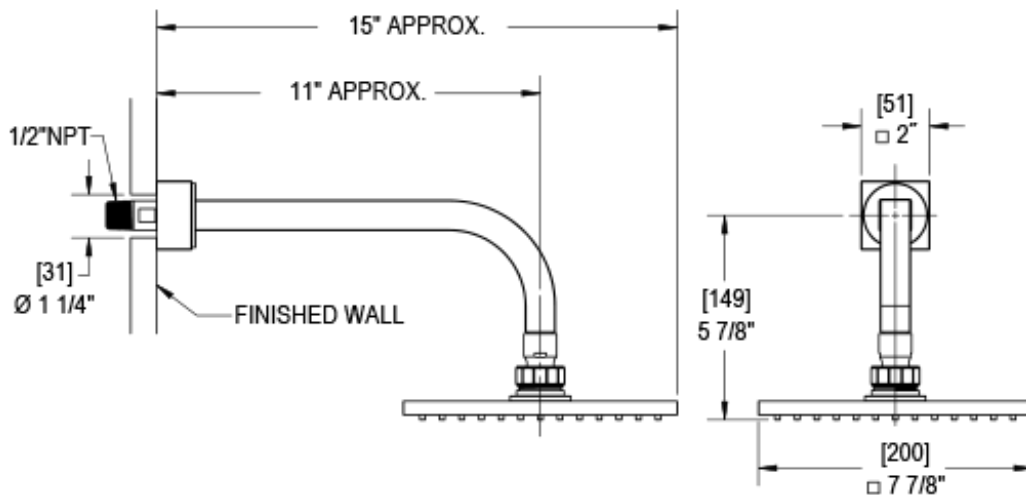

24RTLCHCH

Specifications

TEMPERATURE CONTROL VALVE WITH STOPS, TRIM ONLY

THREE WAY DIVERTER WITH SHUT-OFFS IN BETWEEN FUNCTIONS, TRIM ONLY

ADJUSTABLE SLIDE BAR WITH HAND HELD SHOWER ASSEMBLY

INTEGRAL SUPPLY WITH 1/2" NPT X 1/2" NPSM X 3" NIPPLE

8" SHOWER HEAD WITH WALL MOUNT 12" SHOWER ARM & FLANGE

WALL MOUNT TUB SPOUT