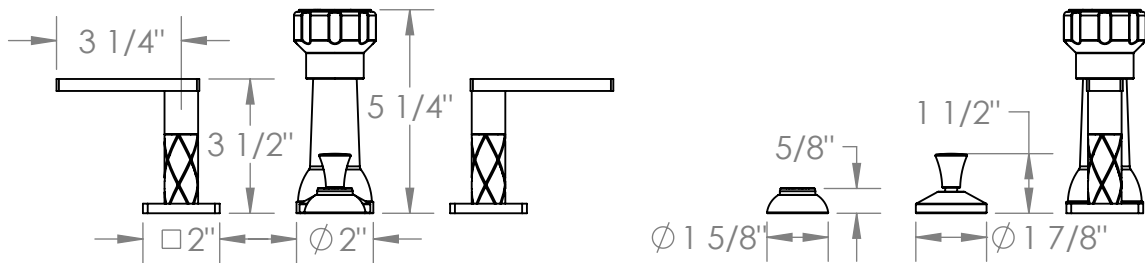

71-4-LLD4

Deck Mounted 4-Hole Bidet
Includes MPU7 pop-up drain

Meets the applicable requirements of ASME A112.18.1-2005/CSA B125.1-05, entitled "Plumbing Supply Fittings"

71-4-LLO6

Deck Mounted 4-Hole Bidet
Includes MPU7 pop-up drain

Meets the applicable requirements of ASME A112.18.1-2005/CSA B125.1-05, entitled "Plumbing Supply Fittings"

71-4-LLP5

Deck Mounted 4-Hole Bidet
Includes MPU7 pop-up drain

Meets the applicable requirements of ASME A112.18.1-2005/CSA B125.1-05, entitled "Plumbing Supply Fittings"