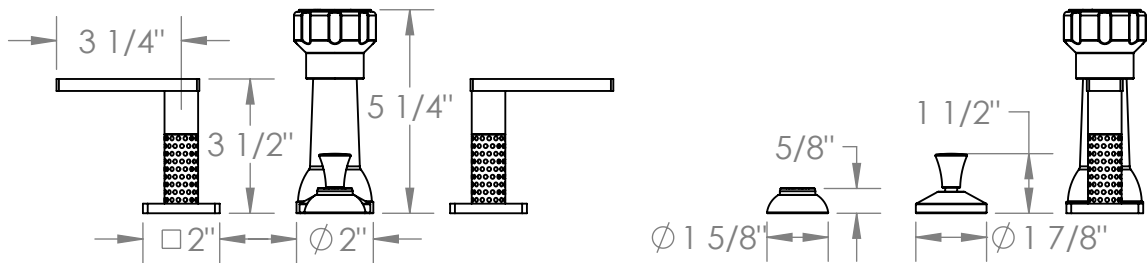

71-4-LLD4

Deck Mounted 4-Hole Bidet
Includes MPU7 pop-up drain

Meets the applicable requirements of ASME A112.18.1-2005/CSA B125.1-05, entitled "Plumbing Supply Fittings"

71-4-LLO6

Deck Mounted 4-Hole Bidet
Includes MPU7 pop-up drain

Meets the applicable requirements of ASME A112.18.1-2005/CSA B125.1-05, entitled "Plumbing Supply Fittings"

71-4-LLP5

Deck Mounted 4-Hole Bidet
Includes MPU7 pop-up drain

Meets the applicable requirements of ASME A112.18.1-2005/CSA B125.1-05, entitled "Plumbing Supply Fittings"