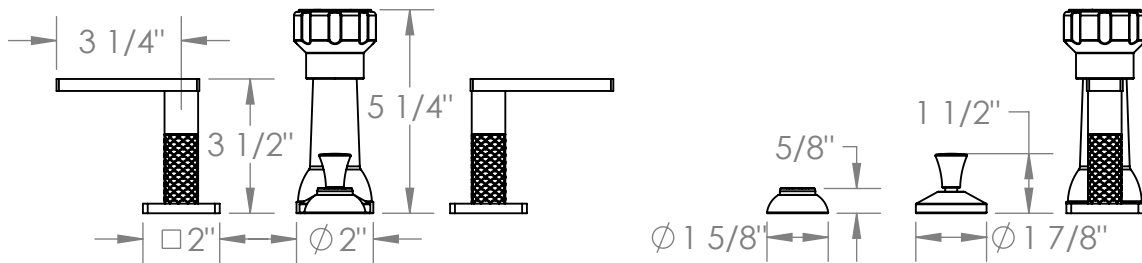

71-4-LLD4

Deck Mounted 4-Hole Bidet
Includes MPU7 pop-up drain

Meets the applicable requirements of ASME A112.18.1-2005/CSA B125.1-05, entitled "Plumbing Supply Fittings"

71-4-LLO6

Deck Mounted 4-Hole Bidet
Includes MPU7 pop-up drain

Meets the applicable requirements of ASME A112.18.1-2005/CSA B125.1-05, entitled "Plumbing Supply Fittings"

71-4-LLP5

Deck Mounted 4-Hole Bidet
Includes MPU7 pop-up drain

Meets the applicable requirements of ASME A112.18.1-2005/CSA B125.1-05, entitled "Plumbing Supply Fittings"