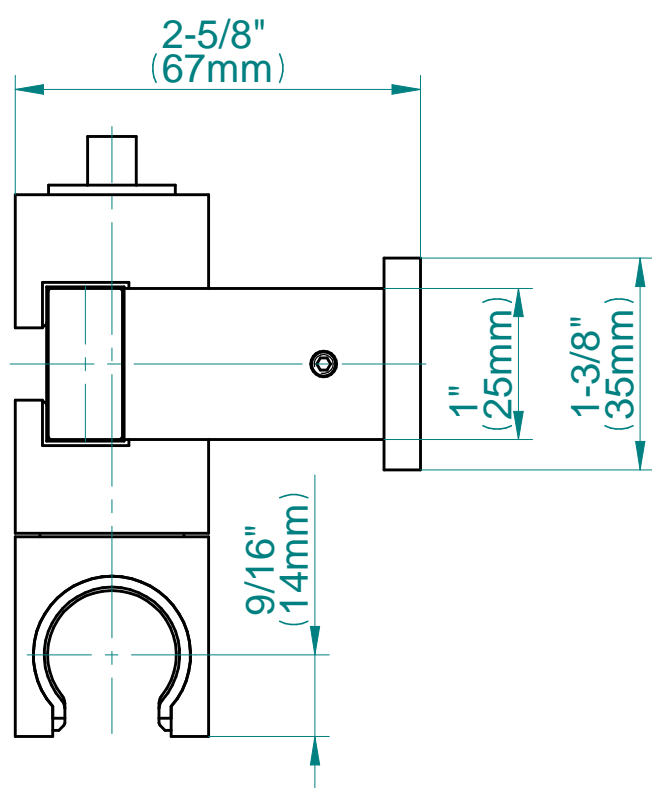

SHOWER
Contemporary Pressure Balancing
Shower Set (Rough & Trim)
G-7245-LM39S

GRAFF[®]

Information

- Includes Trim Plate, Handle, Rough Valve
- Wall-Mounted Slide Bar Set with Handshower and 59" Hose
- Flow Rates: handshower ≤ 1.5 max gpm
- 1/2" Rough Valve Flow Rate ~ 7.5 gpm @60 psi
- Optional extension kit
- CALGreen

valid since 2014

SHOWER
Contemporary Square Wall Supply
Elbow
G-8633

GRAFF®

Information

- 1/2" NPT female thread inlet

Finishes

Brushed
Nickel

Olive Bronze