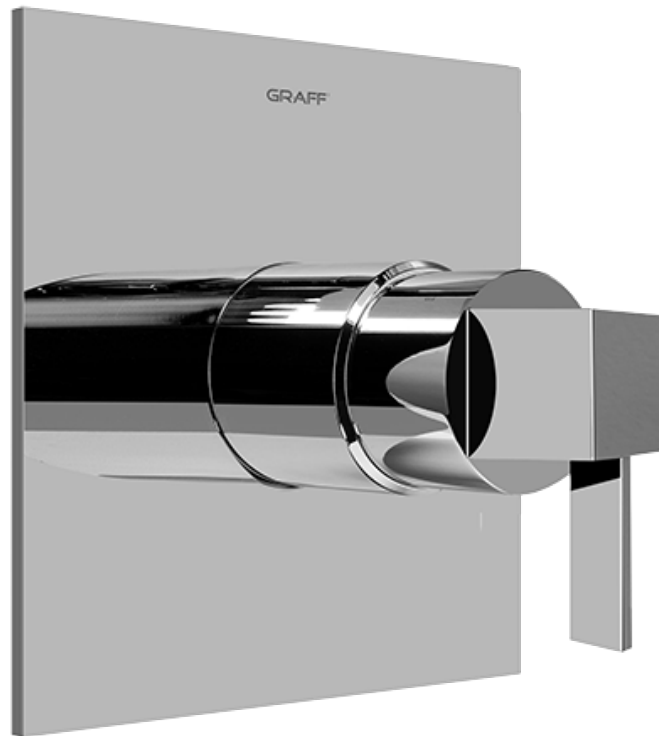

SHOWER
Contemporary Pressure Balancing
Shower Set (Rough & Trim)
G-7245-LM39S

GRAFF[®]

Information

- Includes Trim Plate, Handle, Rough Valve
- Wall-Mounted Slide Bar Set with Handshower and 59" Hose
- Flow Rates: handshower ≤ 1.5 max gpm
- 1/2" Rough Valve Flow Rate ~ 7.5 gpm @60 psi
- Optional extension kit
- CALGreen

G-7245-LM39S

SHOWER
Concealed Pressure Balancing
Valve Rough
G-7005

GRAFF®

Information

- Anti-scald protection
- 1/2" universal inlets/outlets with male threads
- Built-in service stops
- For use with shower only configuration
- Supplied with protective plastic guard

Product Features

- Anti-scald protection
- 1/2" universal inlets/outlets with male threads
- Built-in service stops
- For use with shower only configuration
- Supplied with protective plastic guard

Warranty

www.graff-faucets.com | phone: 800-954-4723

SHOWER
Qubic Tre SOLID Trim Plate
w/Handle
G-7040-LM39S-T

GRAFF[®]

Information

- Single metal lever handle
- Decorative trim plate
- Use with G-7005 pressure balancing rough valve for shower-only configurations
- To complete package, you must order rough valve
- ADA