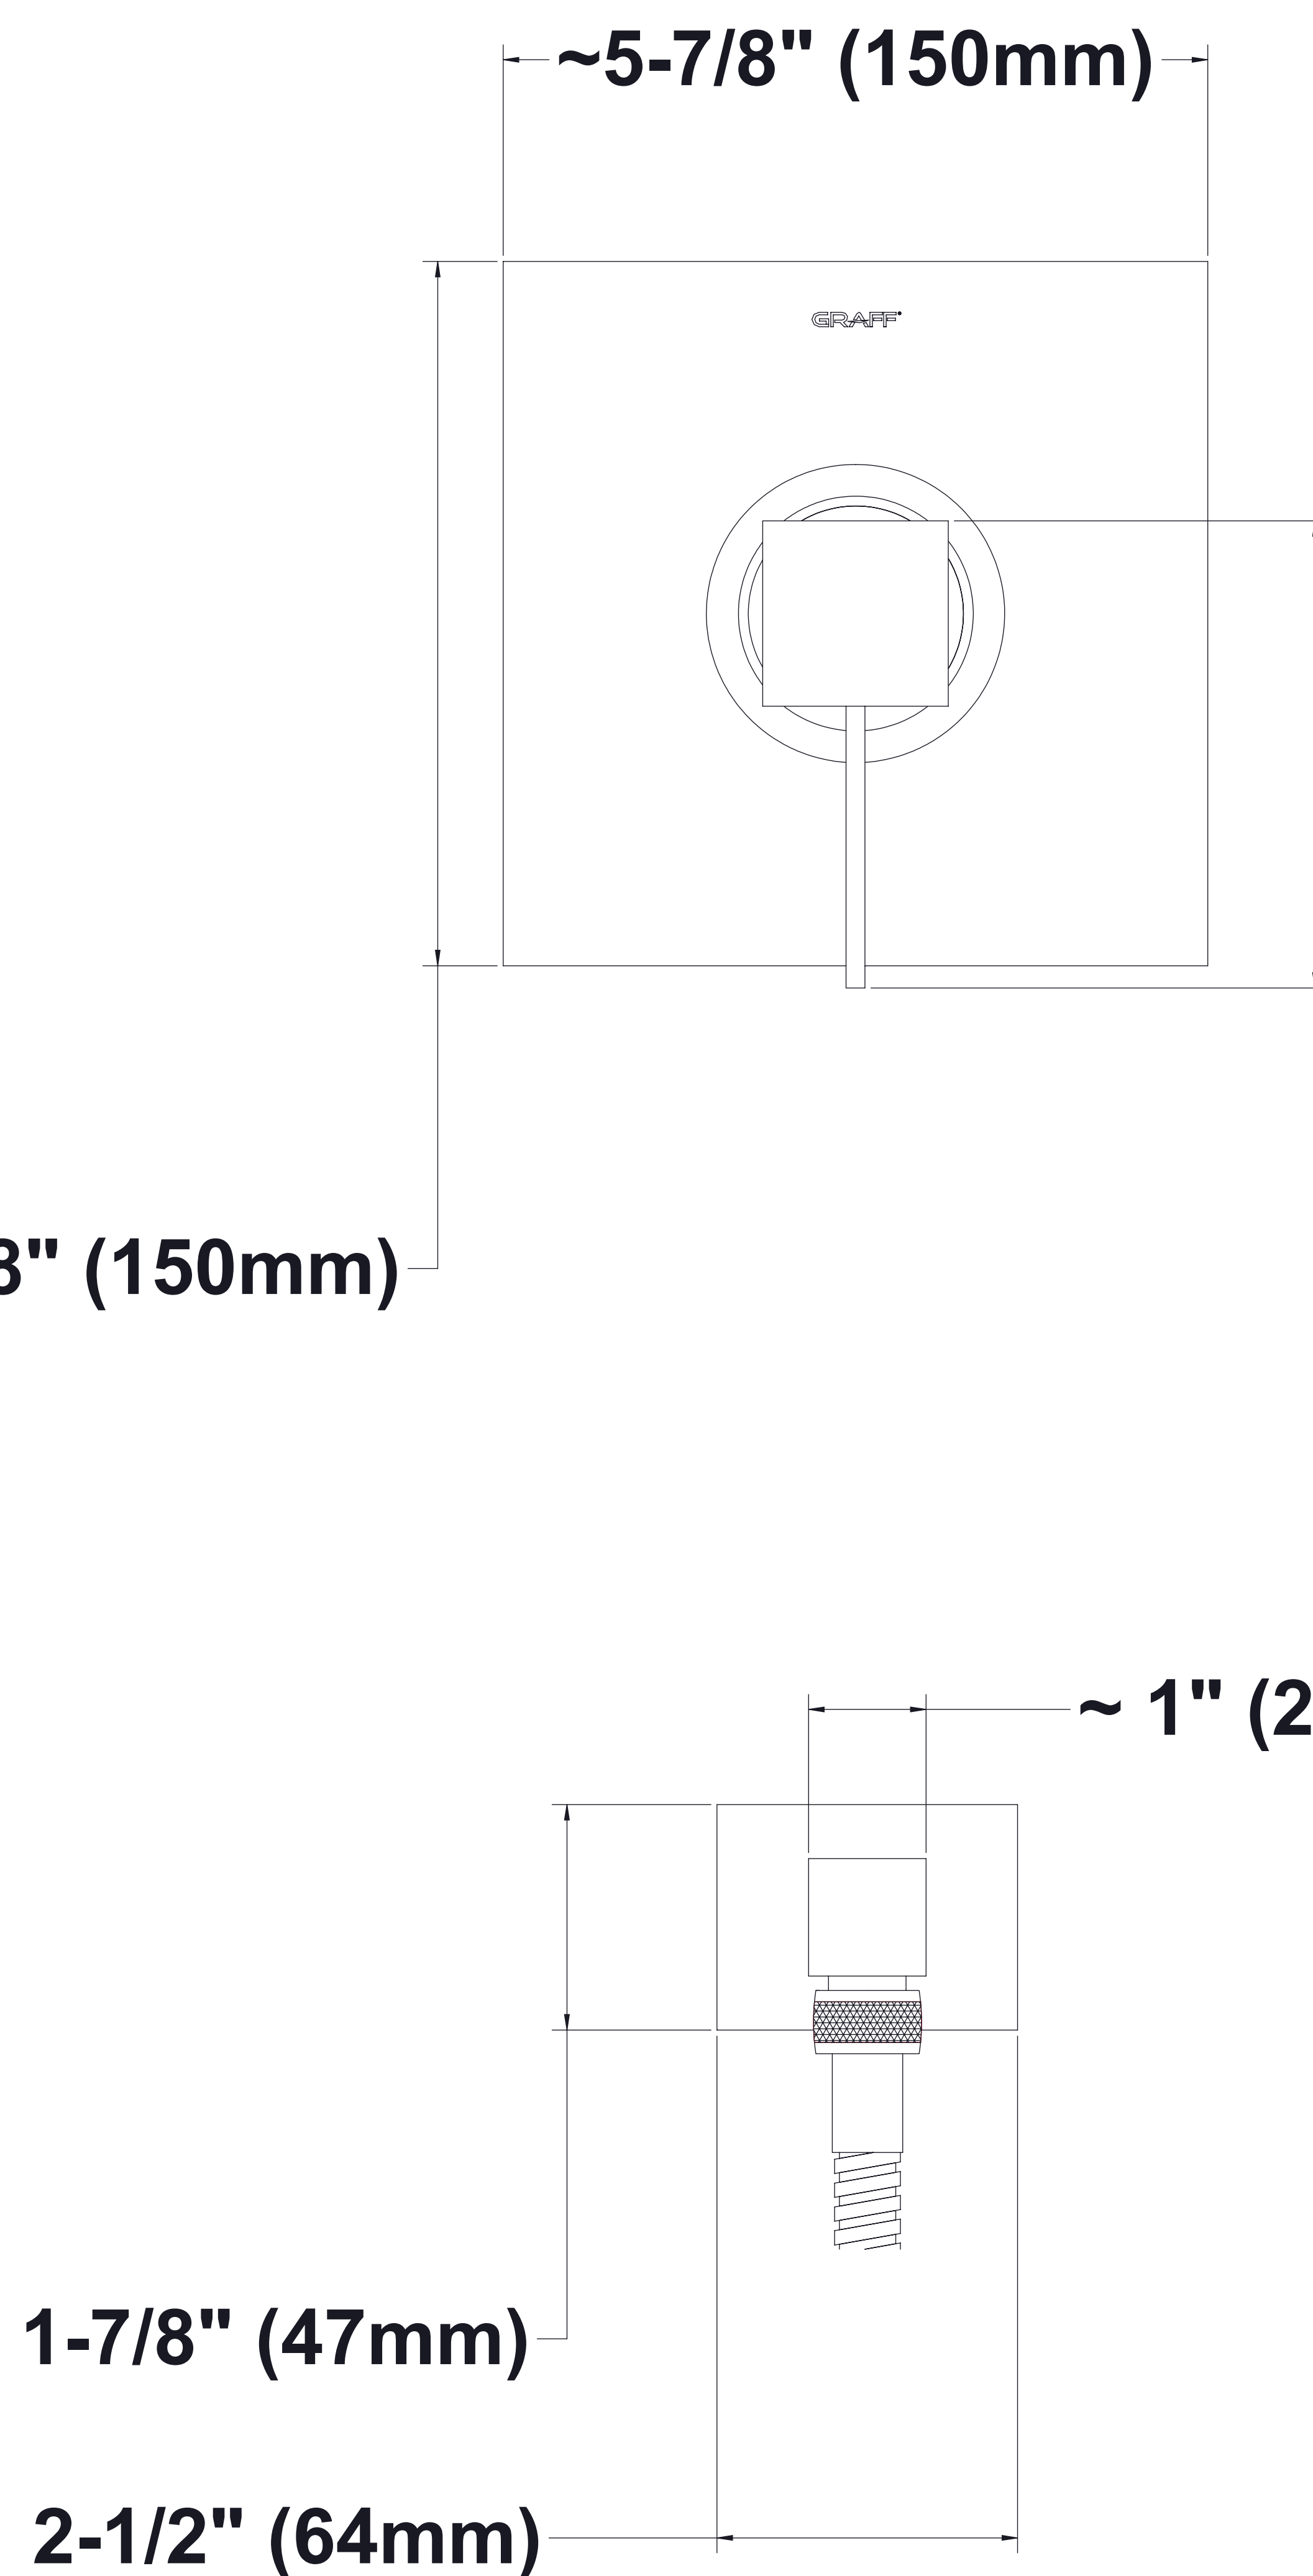

SHOWER
Contemporary Pressure Balancing
Shower Set (Rough & Trim)
G-7245-LM39S

GRAFF[®]

Information

- Includes Trim Plate, Handle, Rough Valve
- Wall-Mounted Slide Bar Set with Handshower and 59" Hose
- Flow Rates: handshower ≤ 1.5 max gpm
- 1/2" Rough Valve Flow Rate ~ 7.5 gpm @60 psi
- Optional extension kit
- CALGreen

G-7245-LM39S

SHOWER
Concealed Pressure Balancing
Valve Rough
G-7005

GRAFF®

Information

- Anti-scald protection
- 1/2" universal inlets/outlets with male threads
- Built-in service stops
- For use with shower only configuration
- Supplied with protective plastic guard