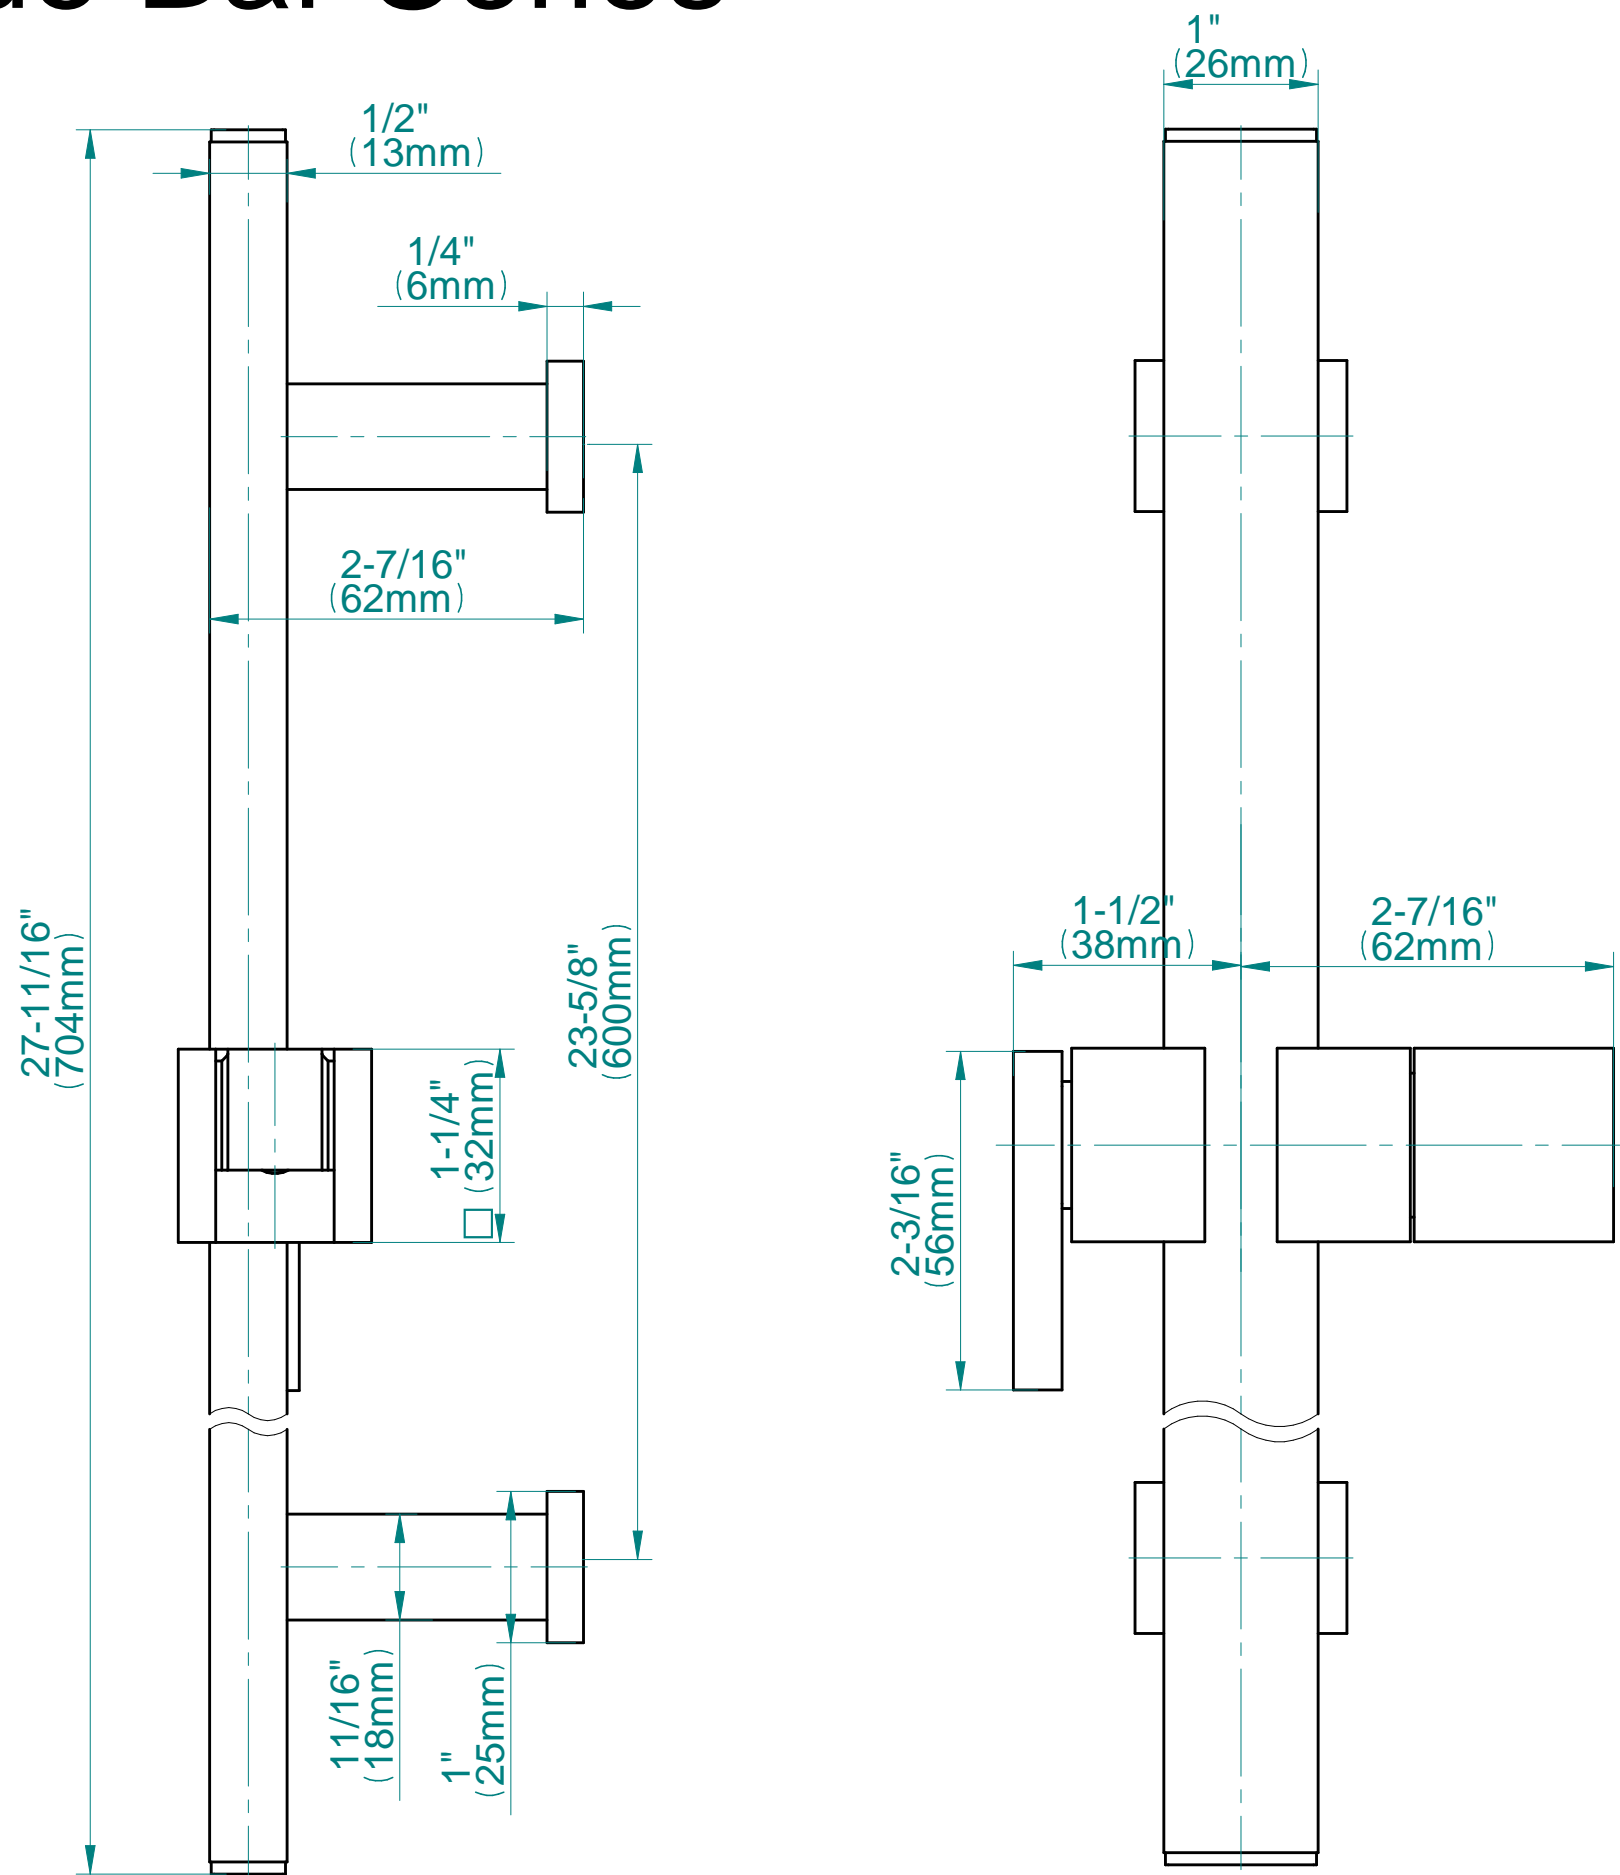

SHOWER
Contemporary Pressure Balancing
Shower Set (Rough & Trim)
G-7245-LM39S

GRAFF[®]

Information

- Includes Trim Plate, Handle, Rough Valve
- Wall-Mounted Slide Bar Set with Handshower and 59" Hose
- Flow Rates: handshower ≤ 1.5 max gpm
- 1/2" Rough Valve Flow Rate ~ 7.5 gpm @60 psi
- Optional extension kit
- CALGreen

www.graff-faucets.com | phone: 800-954-4723

SHOWER
Qubic Tre SOLID Trim Plate
w/Handle
G-7040-LM39S-T

GRAFF[®]

Information

- Single metal lever handle
- Decorative trim plate
- Use with G-7005 pressure balancing rough valve for shower-only configurations
- To complete package, you must order rough valve
- ADA

* Special order finish- call for availability

SHOWER
Contemporary Square Wall-
Mounted Slide Bar
G-8631

GRAFF®

Information

- 27 11/16" tall wall-mounted slide bar
- Adjustable bracket fits all hoses with conical nut

valid since 2014

SHOWER
Contemporary Square Wall Supply
Elbow
G-8633

GRAFF®

Information

- 1/2" NPT female thread inlet

Finishes

Brushed
Nickel

Olive Bronze