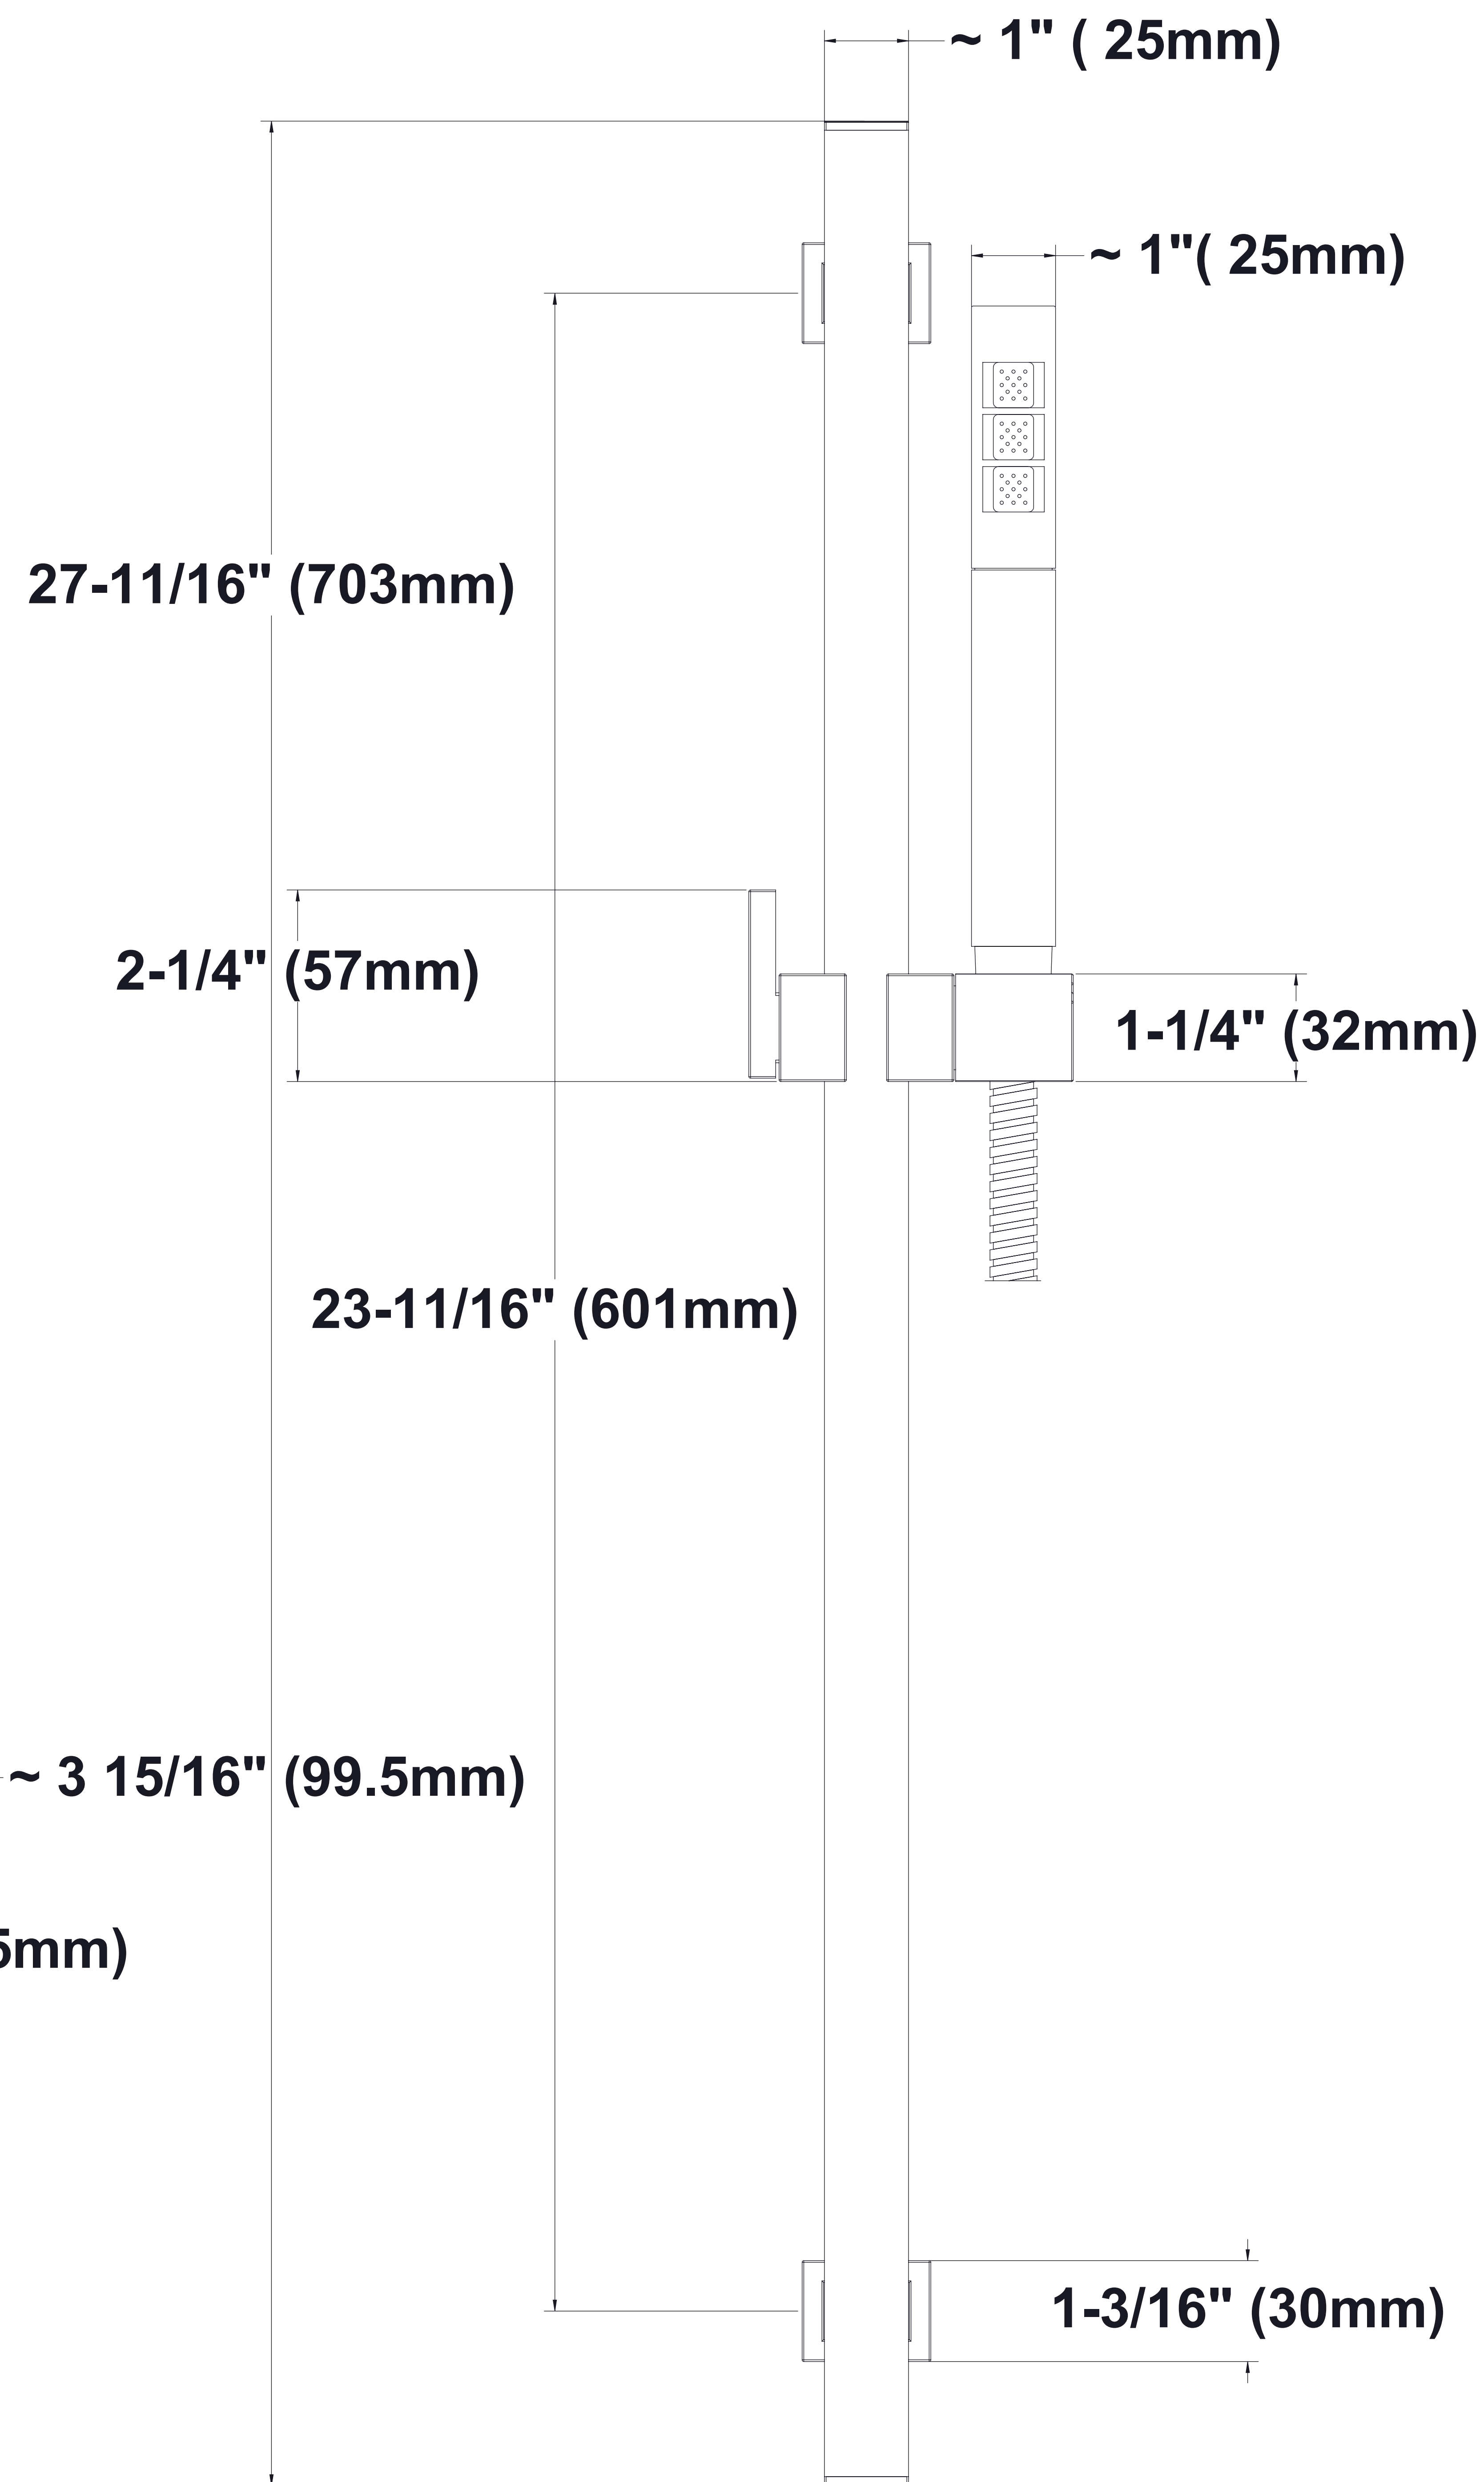

SHOWER
Contemporary Pressure Balancing
Shower Set (Rough & Trim)
G-7245-LM39S

GRAFF[®]

Information

- Includes Trim Plate, Handle, Rough Valve
- Wall-Mounted Slide Bar Set with Handshower and 59" Hose
- Flow Rates: handshower ≤ 1.5 max gpm
- 1/2" Rough Valve Flow Rate ~ 7.5 gpm @60 psi
- Optional extension kit
- CALGreen

G-7245-LM39S

SHOWER
Concealed Pressure Balancing
Valve Rough
G-7005

GRAFF®

Information

- Anti-scald protection
- 1/2" universal inlets/outlets with male threads
- Built-in service stops
- For use with shower only configuration
- Supplied with protective plastic guard

www.graff-faucets.com | phone: 800-954-4723

SHOWER
Qubic Tre SOLID Trim Plate
w/Handle
G-7040-LM39S-T

GRAFF[®]

Information

- Single metal lever handle
- Decorative trim plate
- Use with G-7005 pressure balancing rough valve for shower-only configurations
- To complete package, you must order rough valve
- ADA

* Special order finish- call for availability

SHOWER
Contemporary Square Wall-
Mounted Slide Bar
G-8631

GRAFF®

Information

- 27 11/16" tall wall-mounted slide bar
- Adjustable bracket fits all hoses with conical nut