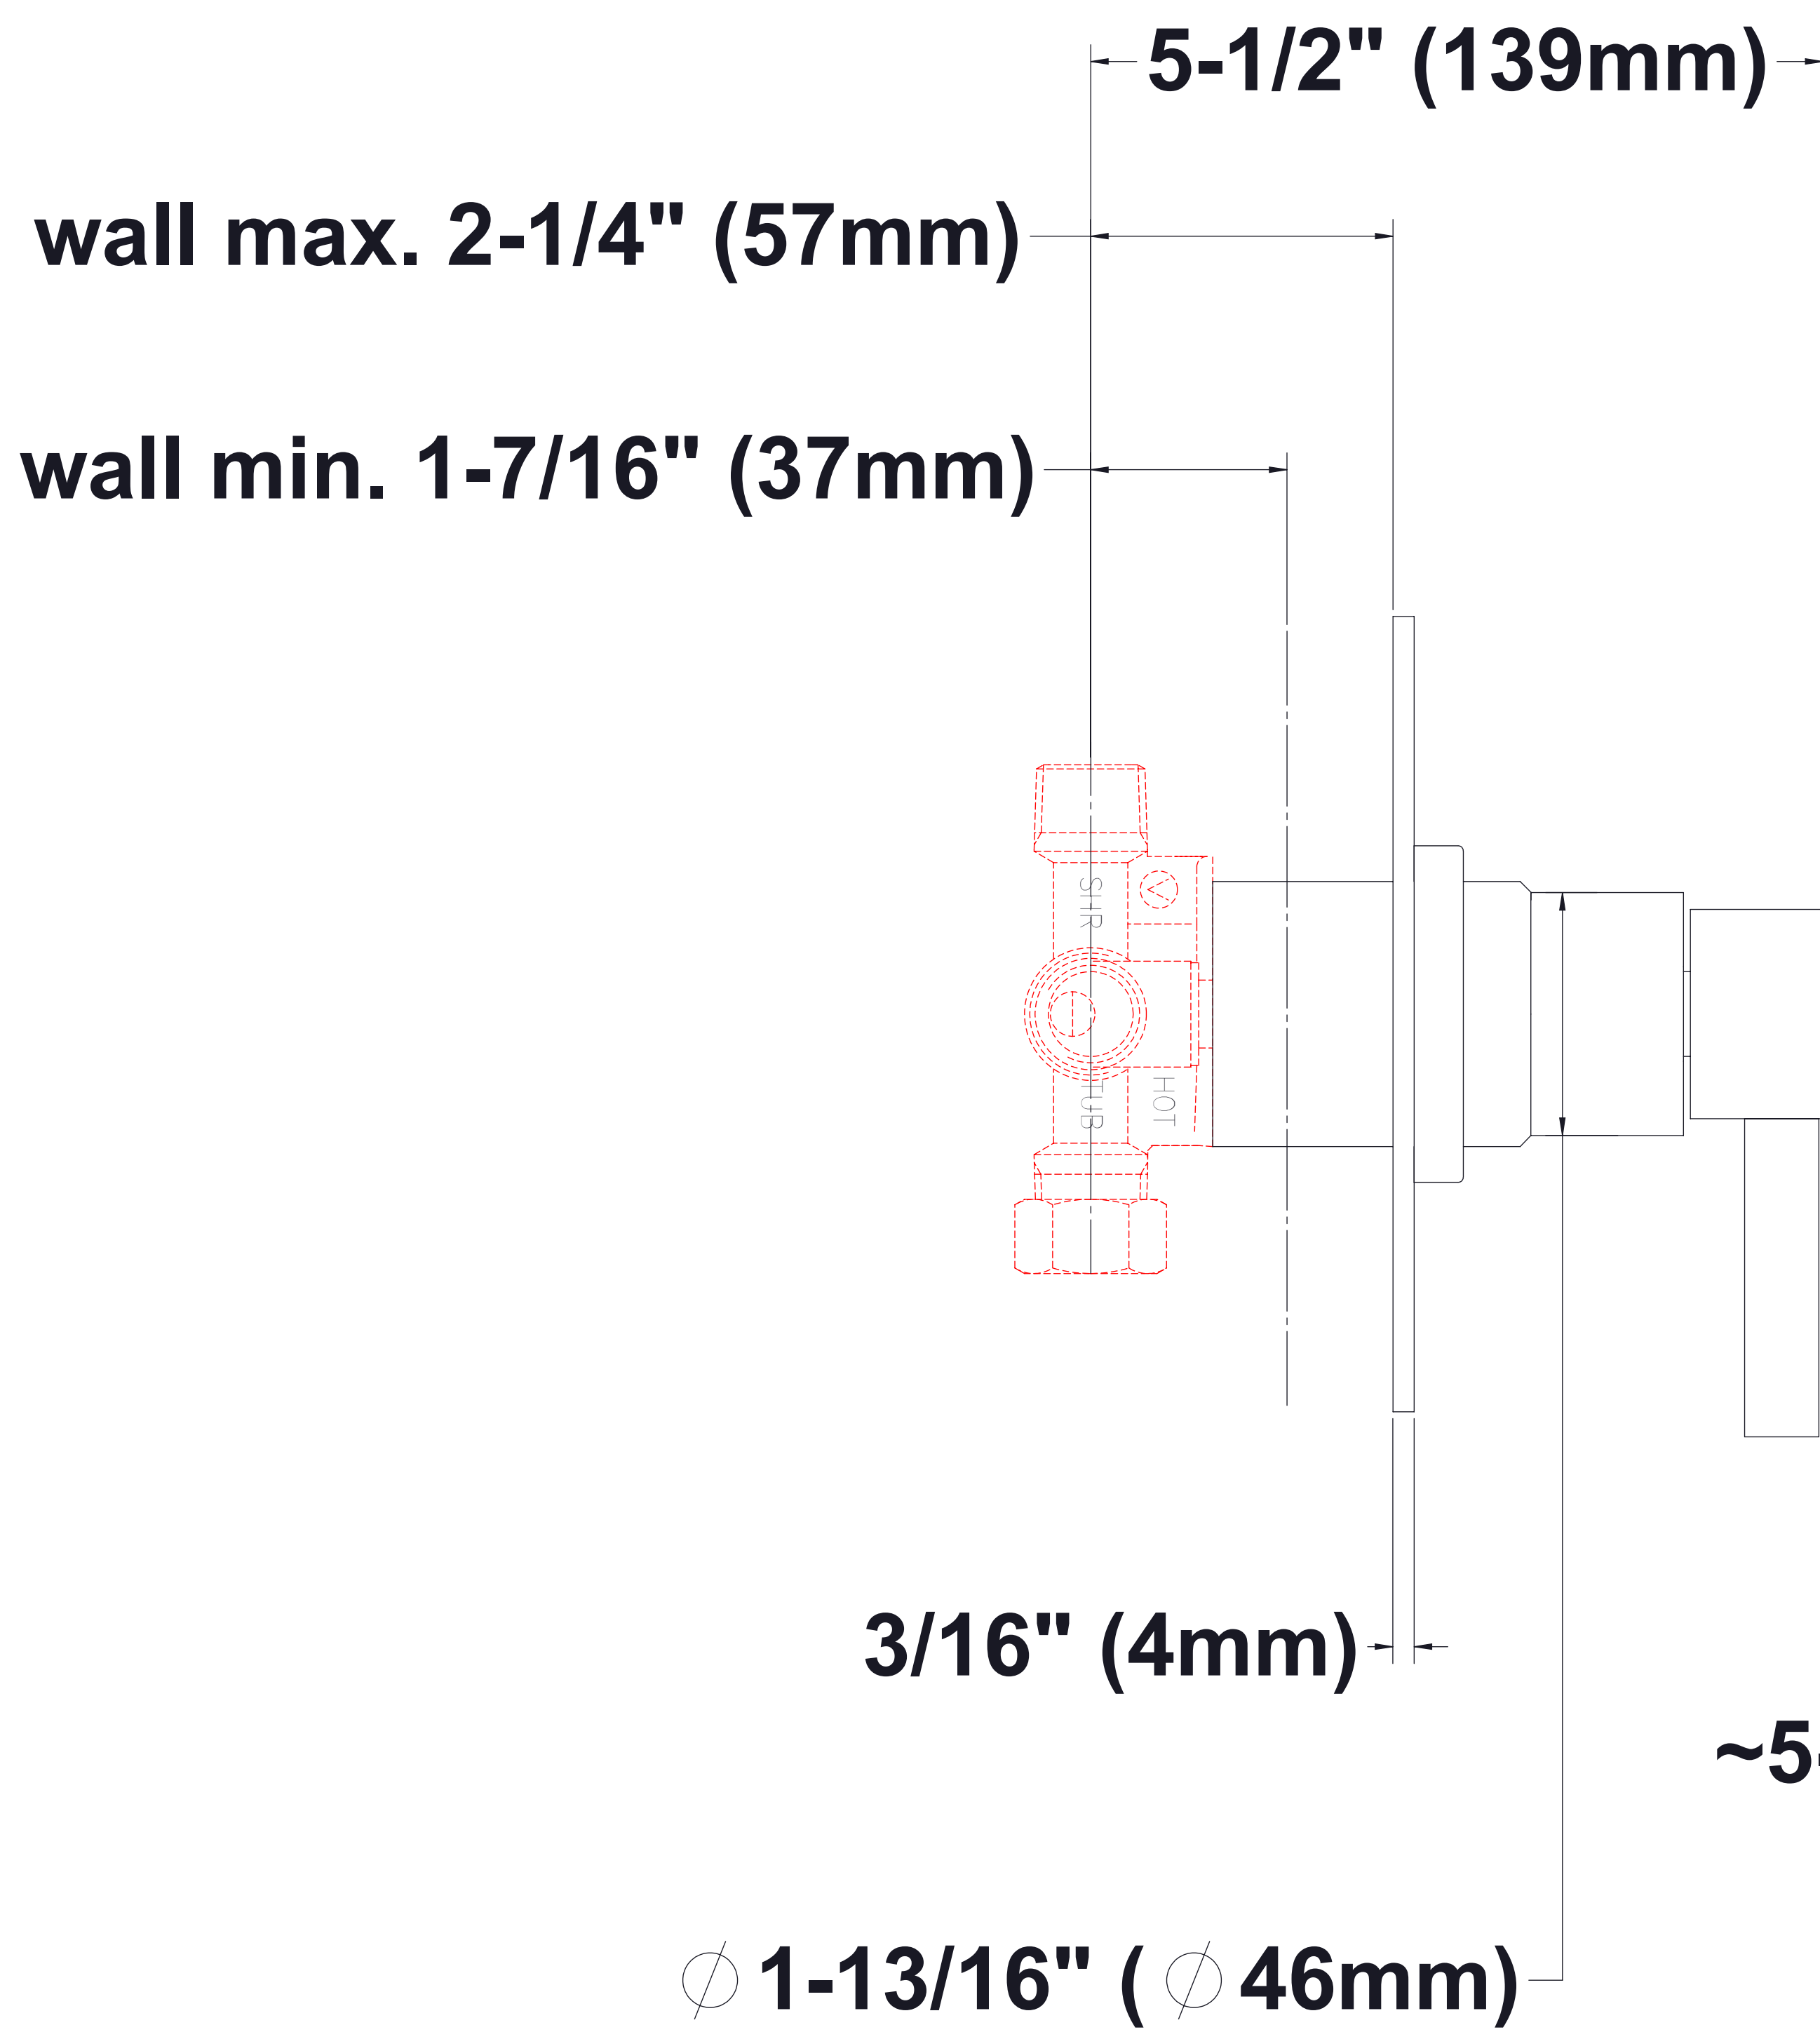

SHOWER
Contemporary Pressure Balancing
Shower Set (Rough & Trim)
G-7245-LM39S

GRAFF[®]

Information

- Includes Trim Plate, Handle, Rough Valve
- Wall-Mounted Slide Bar Set with Handshower and 59" Hose
- Flow Rates: handshower ≤ 1.5 max gpm
- 1/2" Rough Valve Flow Rate ~ 7.5 gpm @60 psi
- Optional extension kit
- CALGreen

G-7245-LM39S

SHOWER
Concealed Pressure Balancing
Valve Rough
G-7005

GRAFF®

Information

- Anti-scald protection
- 1/2" universal inlets/outlets with male threads
- Built-in service stops
- For use with shower only configuration
- Supplied with protective plastic guard

www.graff-faucets.com | phone: 800-954-4723

SHOWER
Qubic Tre SOLID Trim Plate
w/Handle
G-7040-LM39S-T

GRAFF[®]

Information

- Single metal lever handle
- Decorative trim plate
- Use with G-7005 pressure balancing rough valve for shower-only configurations
- To complete package, you must order rough valve
- ADA

* Special order finish- call for availability

SHOWER
Contemporary Square Wall-
Mounted Slide Bar
G-8631

GRAFF®

Information

- 27 11/16" tall wall-mounted slide bar
- Adjustable bracket fits all hoses with conical nut