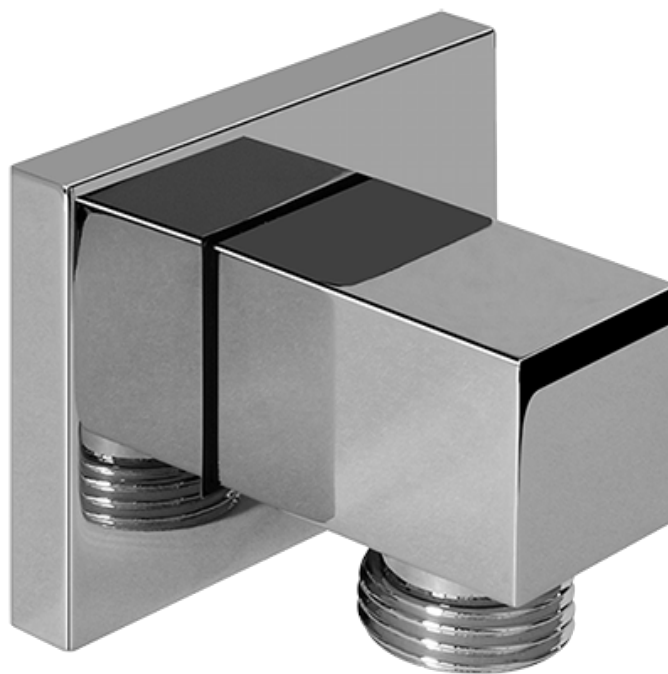

* Special order finish- call for availability

SHOWER
Contemporary Square Wall-
Mounted Slide Bar
G-8631

GRAFF®

Information

- 27 11/16" tall wall-mounted slide bar
- Adjustable bracket fits all hoses with conical nut

Finishes

Brushed
Nickel

Olive Bronze

Polished
Chrome

Polished
Nickel

Steelnox®
(Satin Nickel)

G-8631

Slide Bar Series

valid since 2014

SHOWER
Contemporary Square Wall Supply
Elbow
G-8633

GRAFF®

Information

- 1/2" NPT female thread inlet

Finishes

Brushed
Nickel

Olive Bronze

Polished
Chrome

Polished
Nickel

Steelnox®
(Satin Nickel)

G-8633

Contemporary Square Wall Supply Elbow

Product Features

- 1/2" NPT female thread inlet

Available Finishes