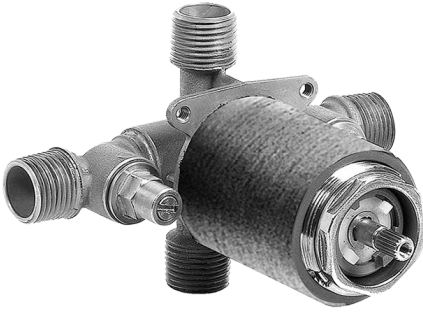

SHOWER
Contemporary Pressure Balancing
Shower Set (Rough & Trim)
G-7245-LM39S

GRAFF[®]

Information

- Includes Trim Plate, Handle, Rough Valve
- Wall-Mounted Slide Bar Set with Handshower and 59" Hose
- Flow Rates: handshower ≤ 1.5 max gpm
- 1/2" Rough Valve Flow Rate ~ 7.5 gpm @60 psi
- Optional extension kit
- CALGreen

G-7245-LM39S

SHOWER
Concealed Pressure Balancing
Valve Rough
G-7005

GRAFF®

Information

- Anti-scald protection
- 1/2" universal inlets/outlets with male threads
- Built-in service stops
- For use with shower only configuration
- Supplied with protective plastic guard

Finishes

Brushed
Nickel

Olive Bronze

Polished
Chrome

Polished
Nickel

Steelnox®
(Satin Nickel)

G-7005

Concealed Pressure Balancing Valve Rough

www.graff-faucets.com | phone: 800-954-4723

SHOWER
Qubic Tre SOLID Trim Plate
w/Handle
G-7040-LM39S-T

GRAFF[®]

Information

- Single metal lever handle
- Decorative trim plate
- Use with G-7005 pressure balancing rough valve for shower-only configurations
- To complete package, you must order rough valve
- ADA