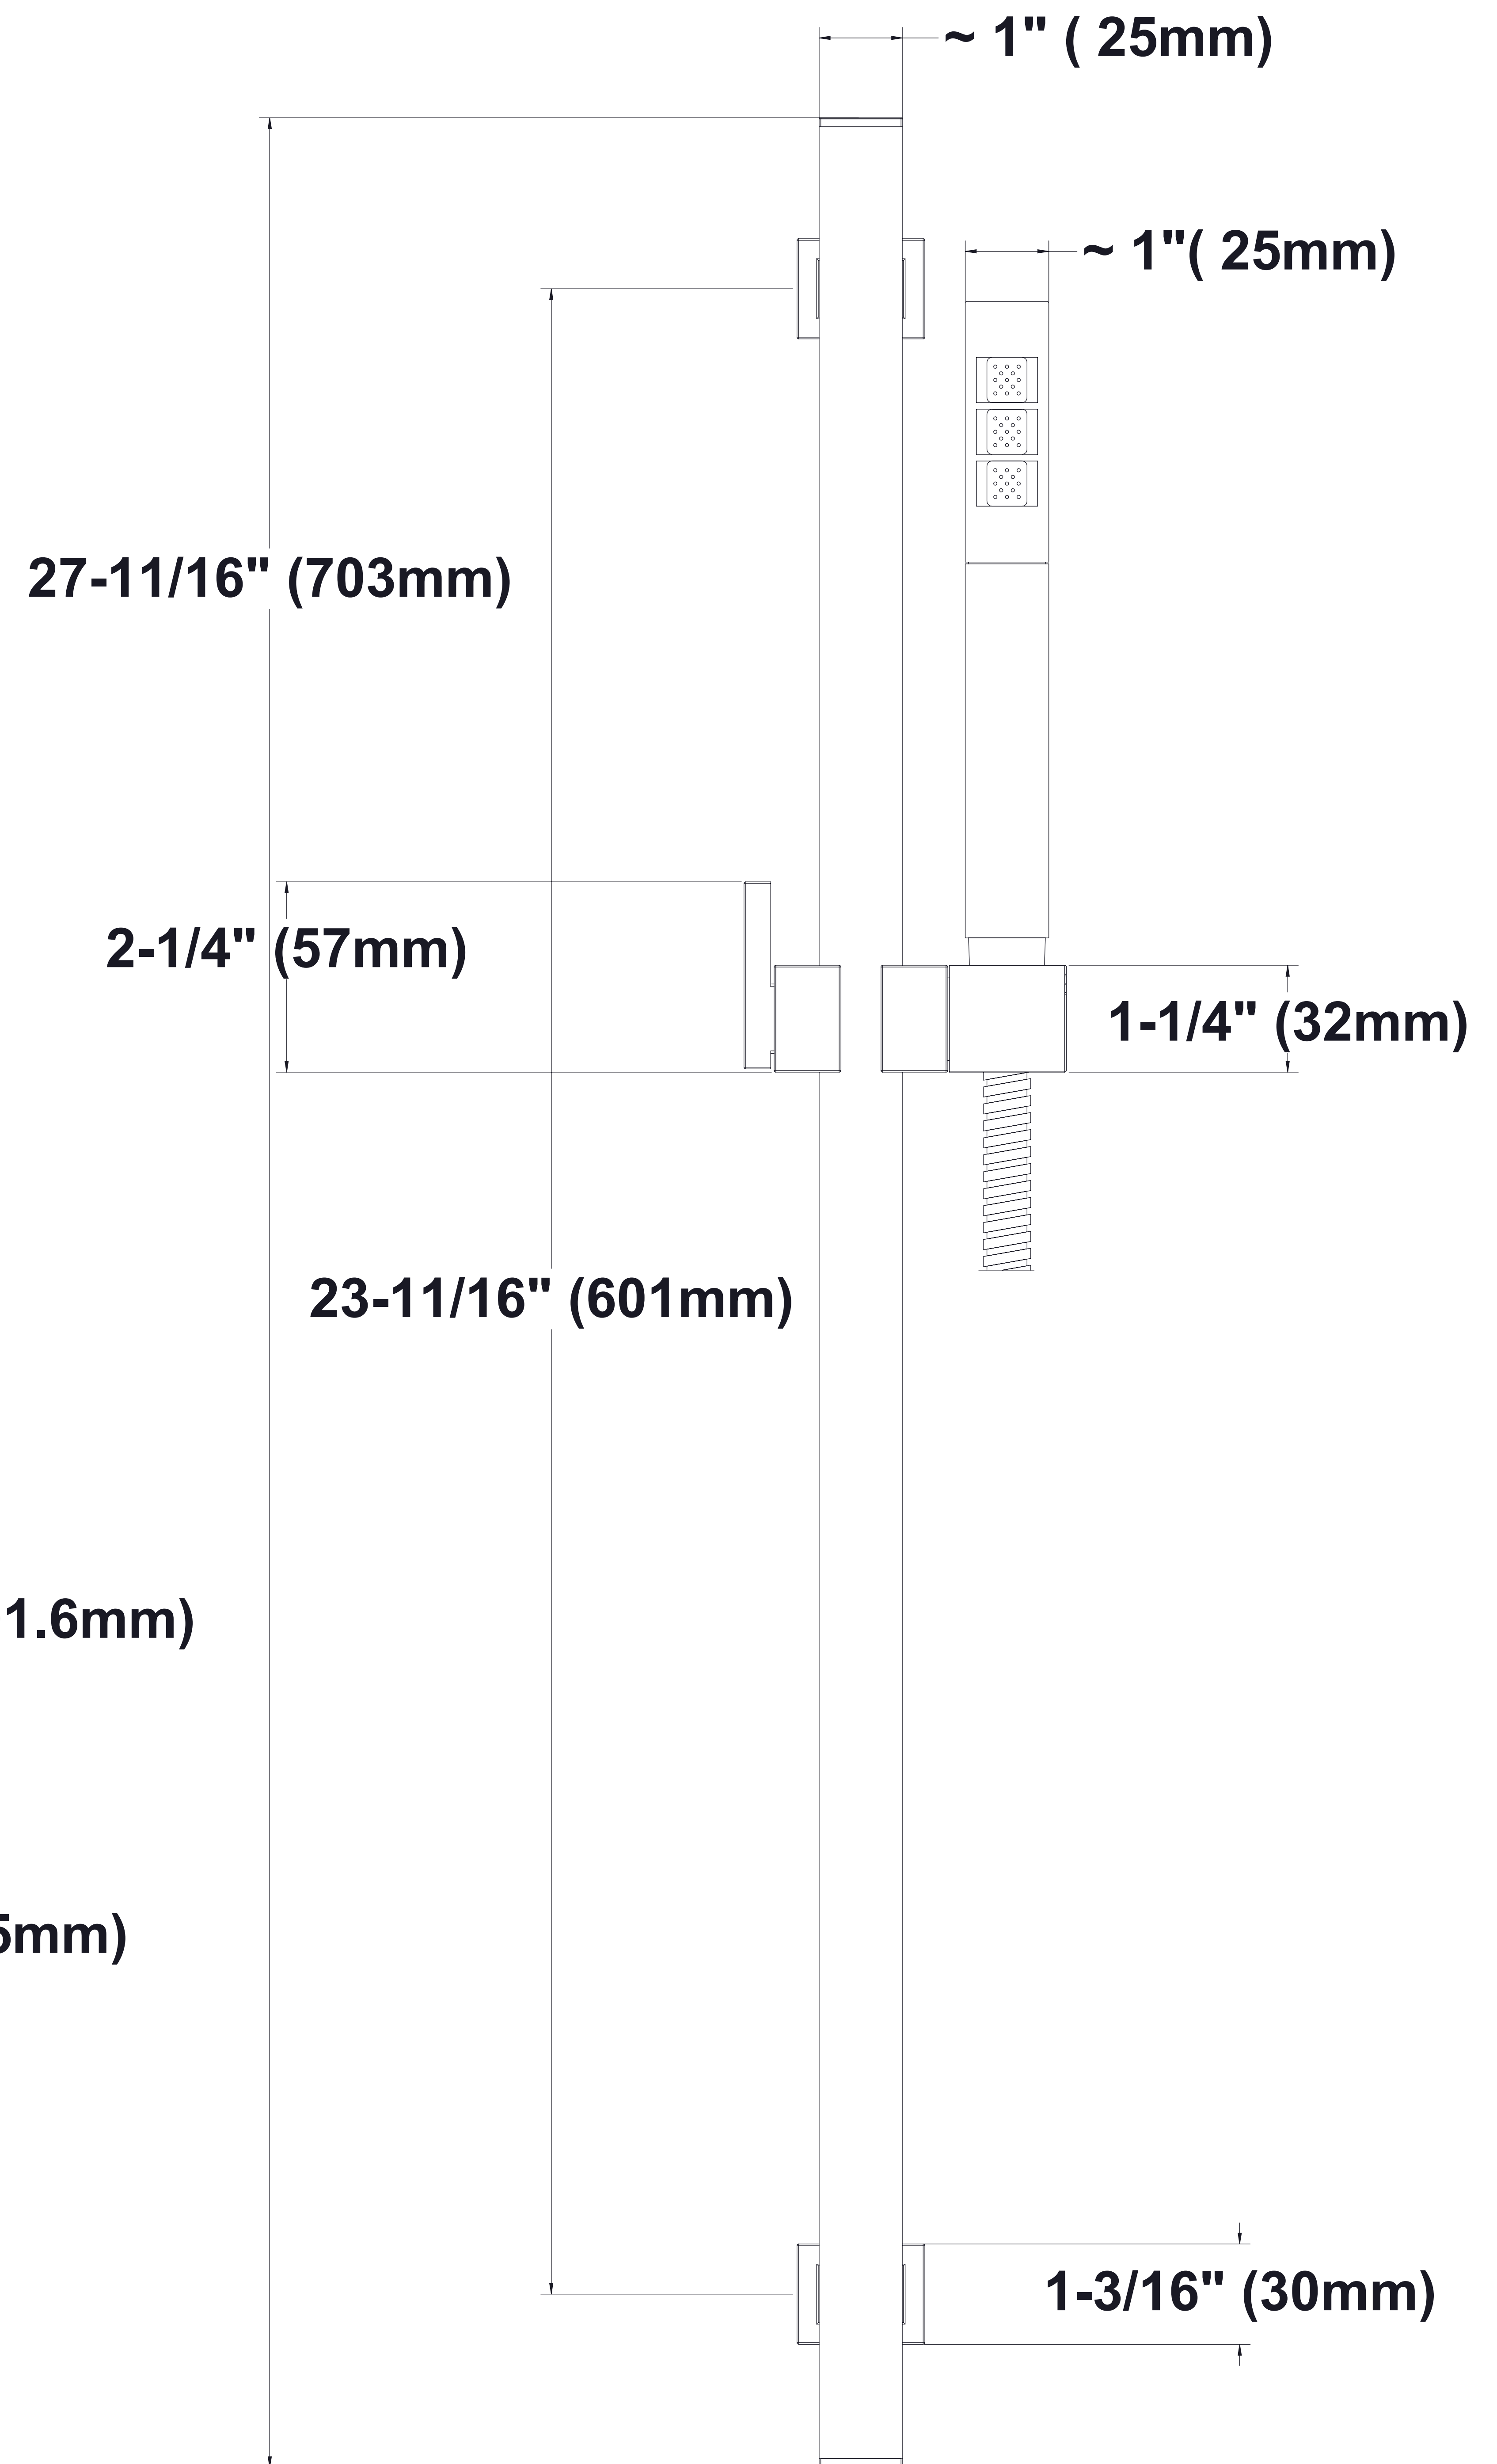

G-7245-LM38S