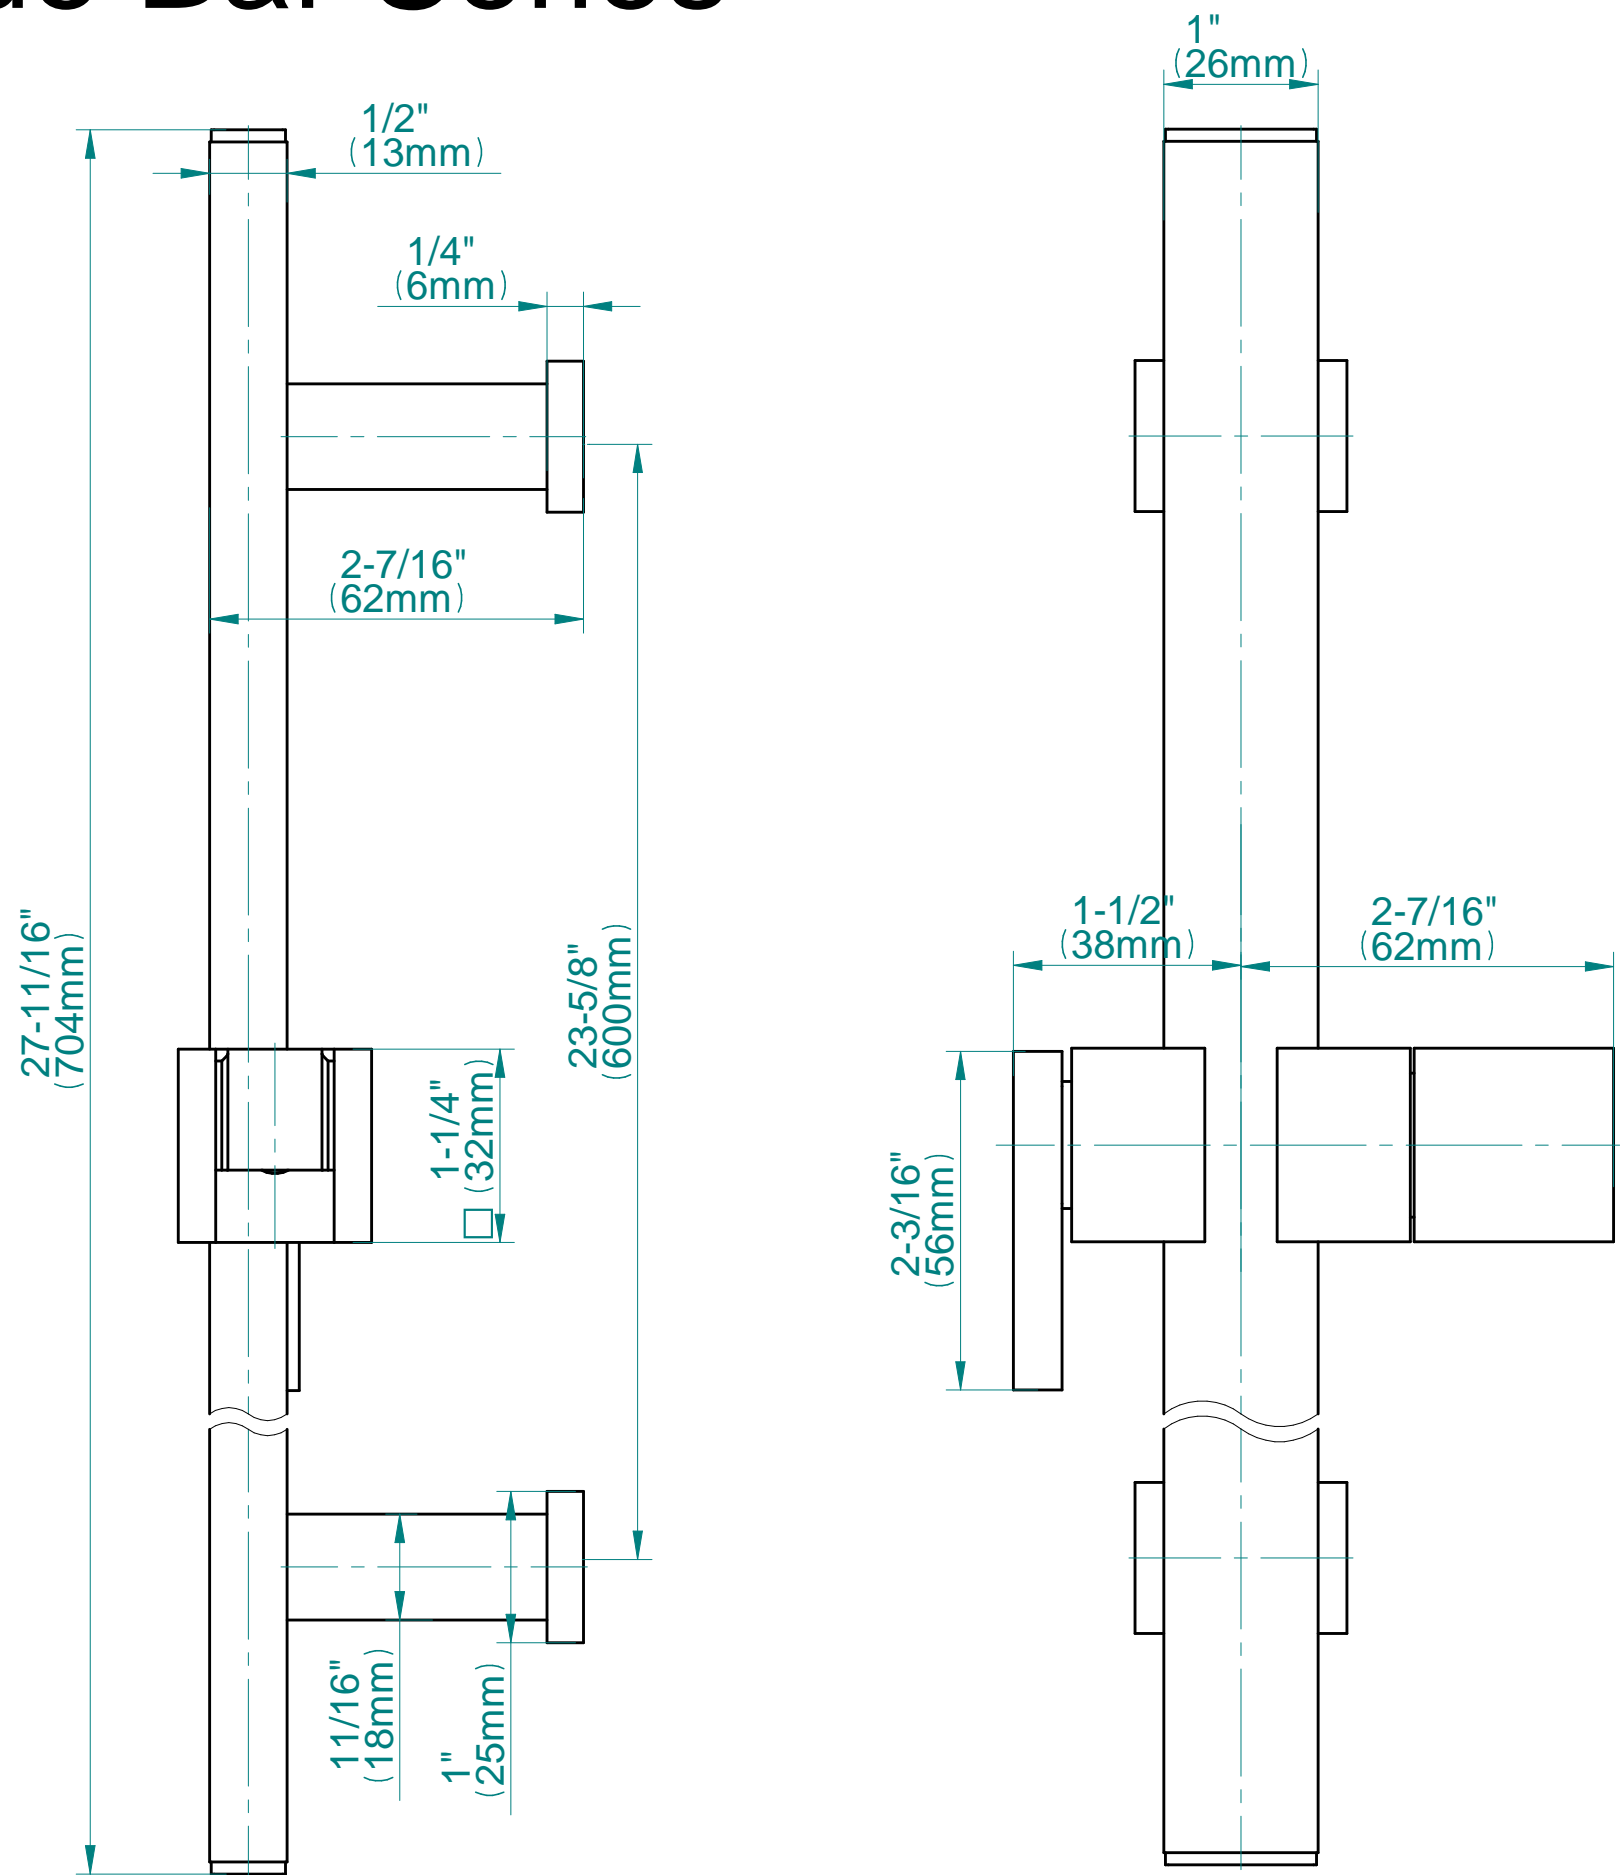

### Information

- Includes Trim Plate, Handle, Rough Valve
- Wall-Mounted Slide Bar Set with Handshower and 59" Hose
- Optional extension kit
- 1/2" rough valve flow rate ~7.5 gpm @60 psi
- Handshower flow rate  $\leq 1.5$  max gpm
- CALGreen

\* Special order finish- call for availability

SHOWER  
Contemporary Square Wall-  
Mounted Slide Bar  
**G-8631**

**GRAFF®**

**Information**

- 27 11/16" tall wall-mounted slide bar
- Adjustable bracket fits all hoses with conical nut

## Slide Bar Series

valid since 2014

SHOWER  
Contemporary Square Wall Supply  
Elbow  
**G-8633**

**GRAFF®**

**Information**

- 1/2" NPT female thread inlet

**Finishes**

Brushed  
Nickel