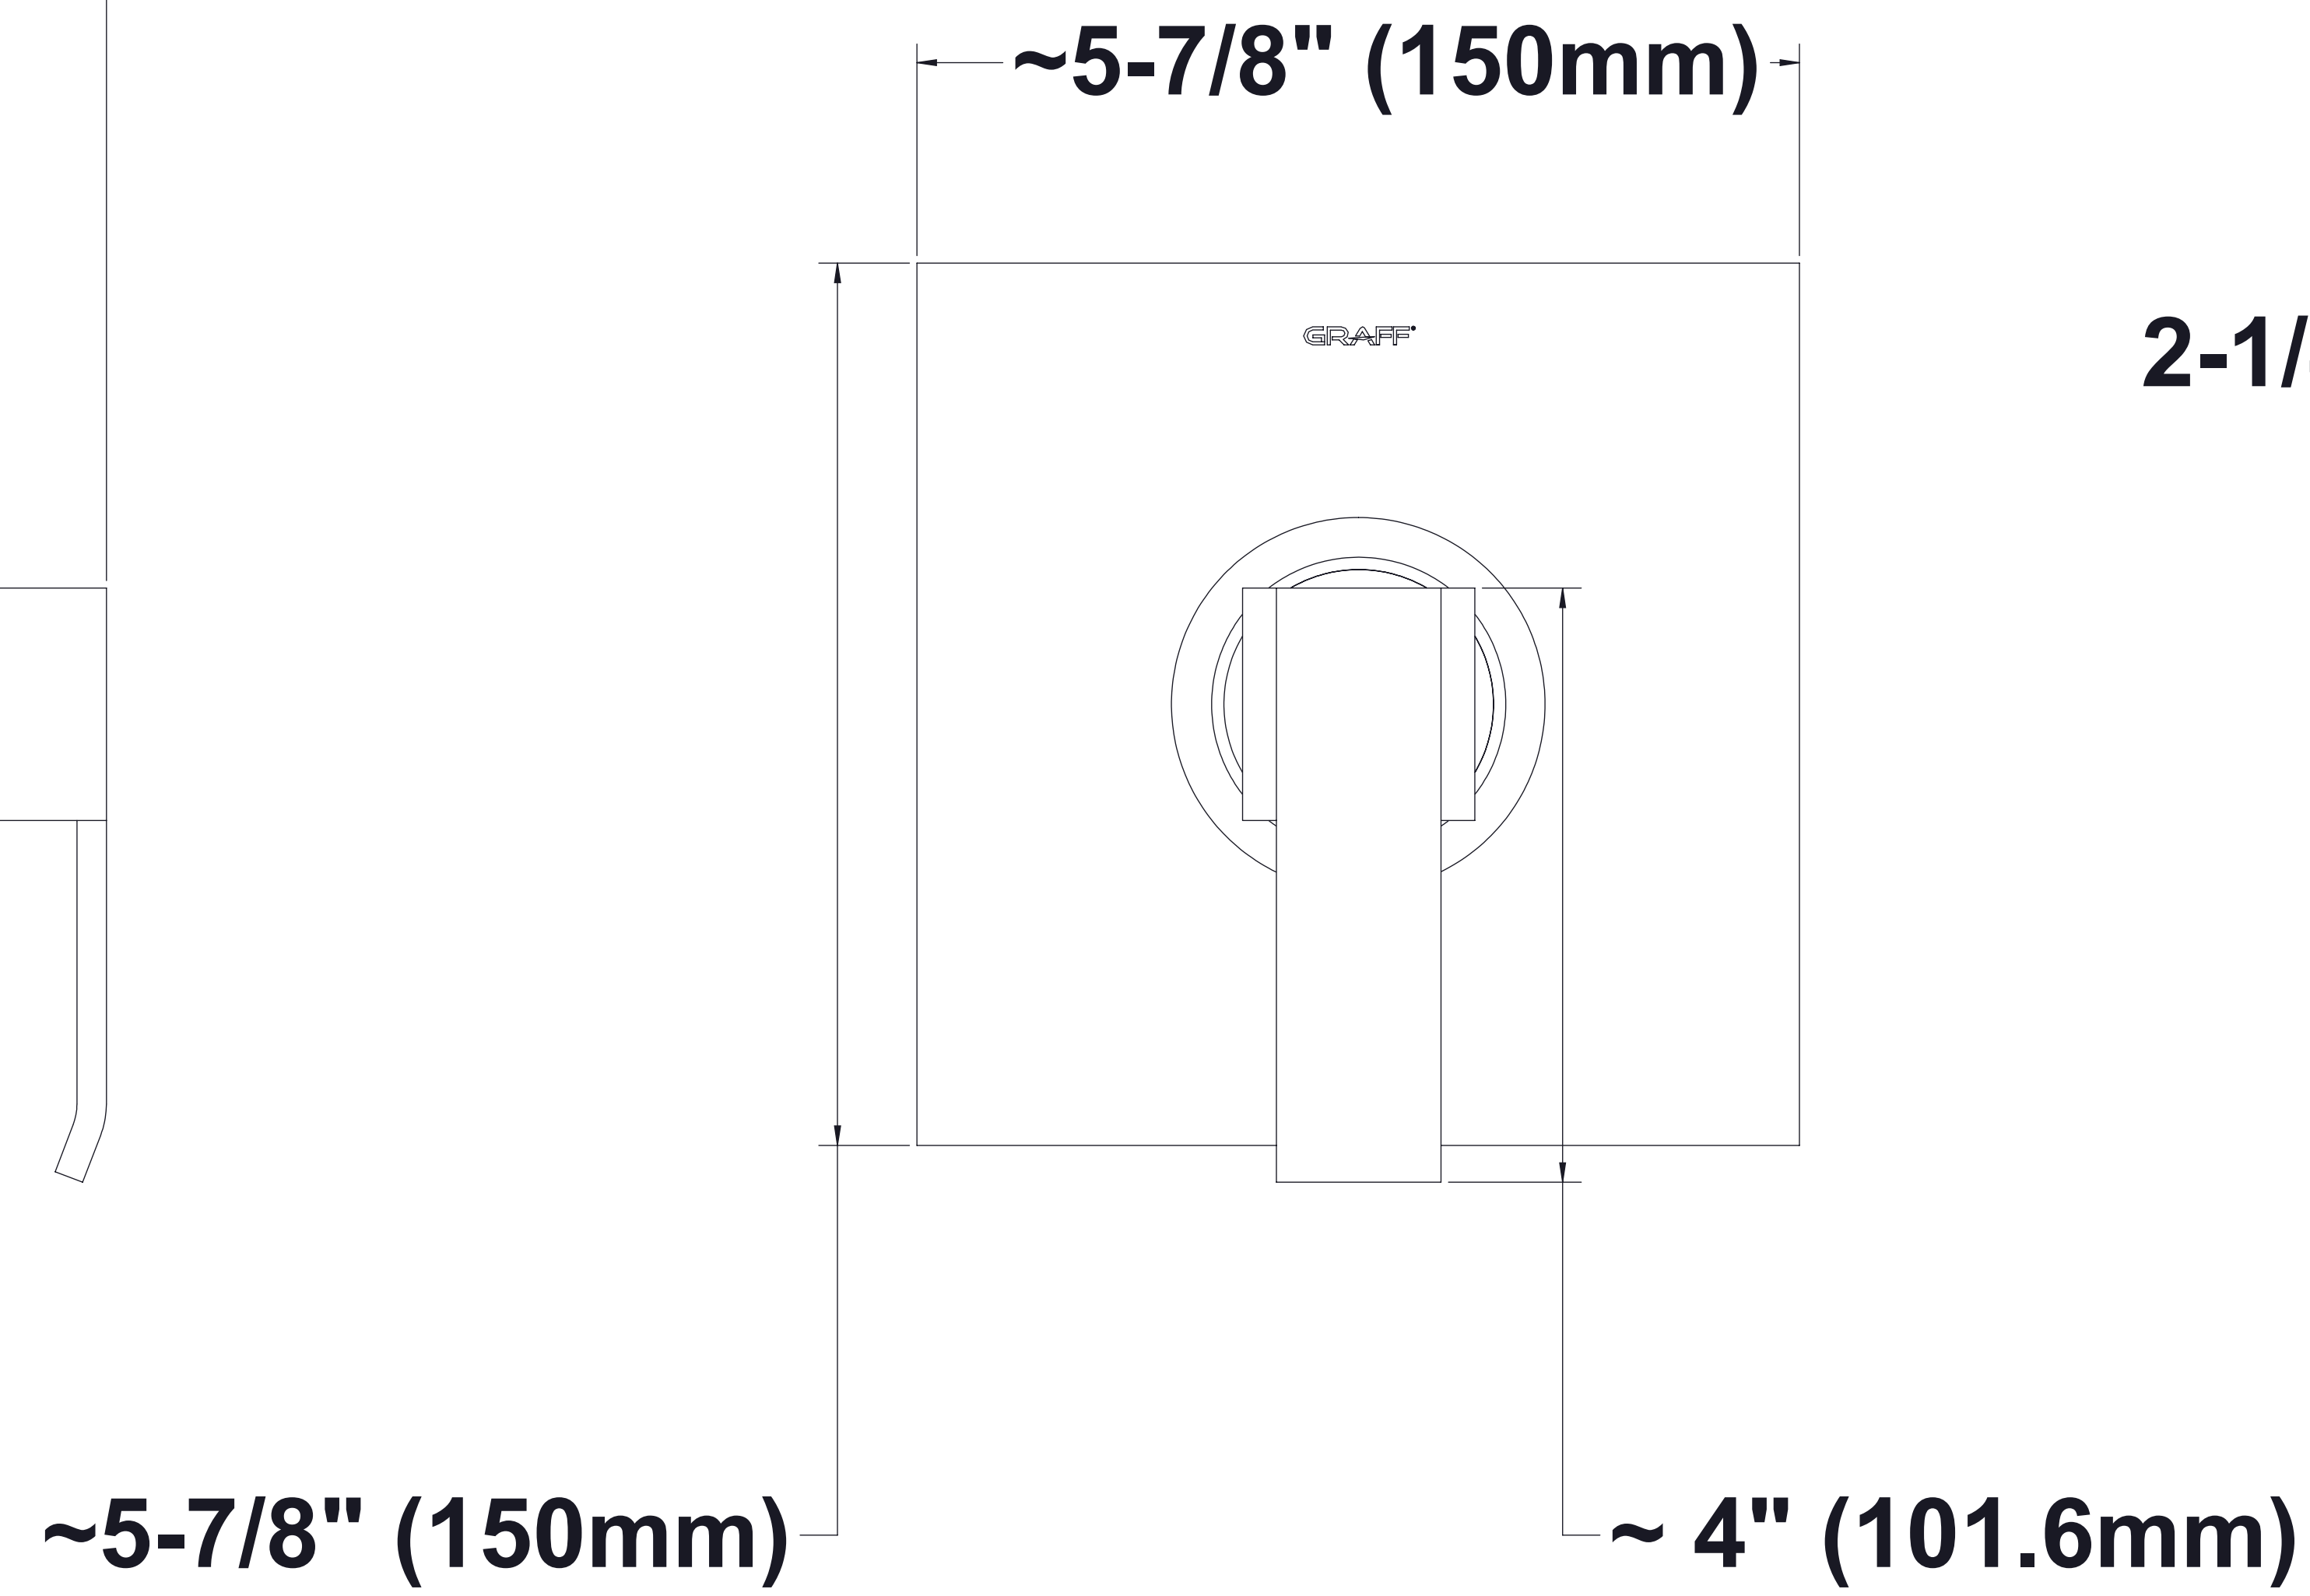

G-7245-LM38S