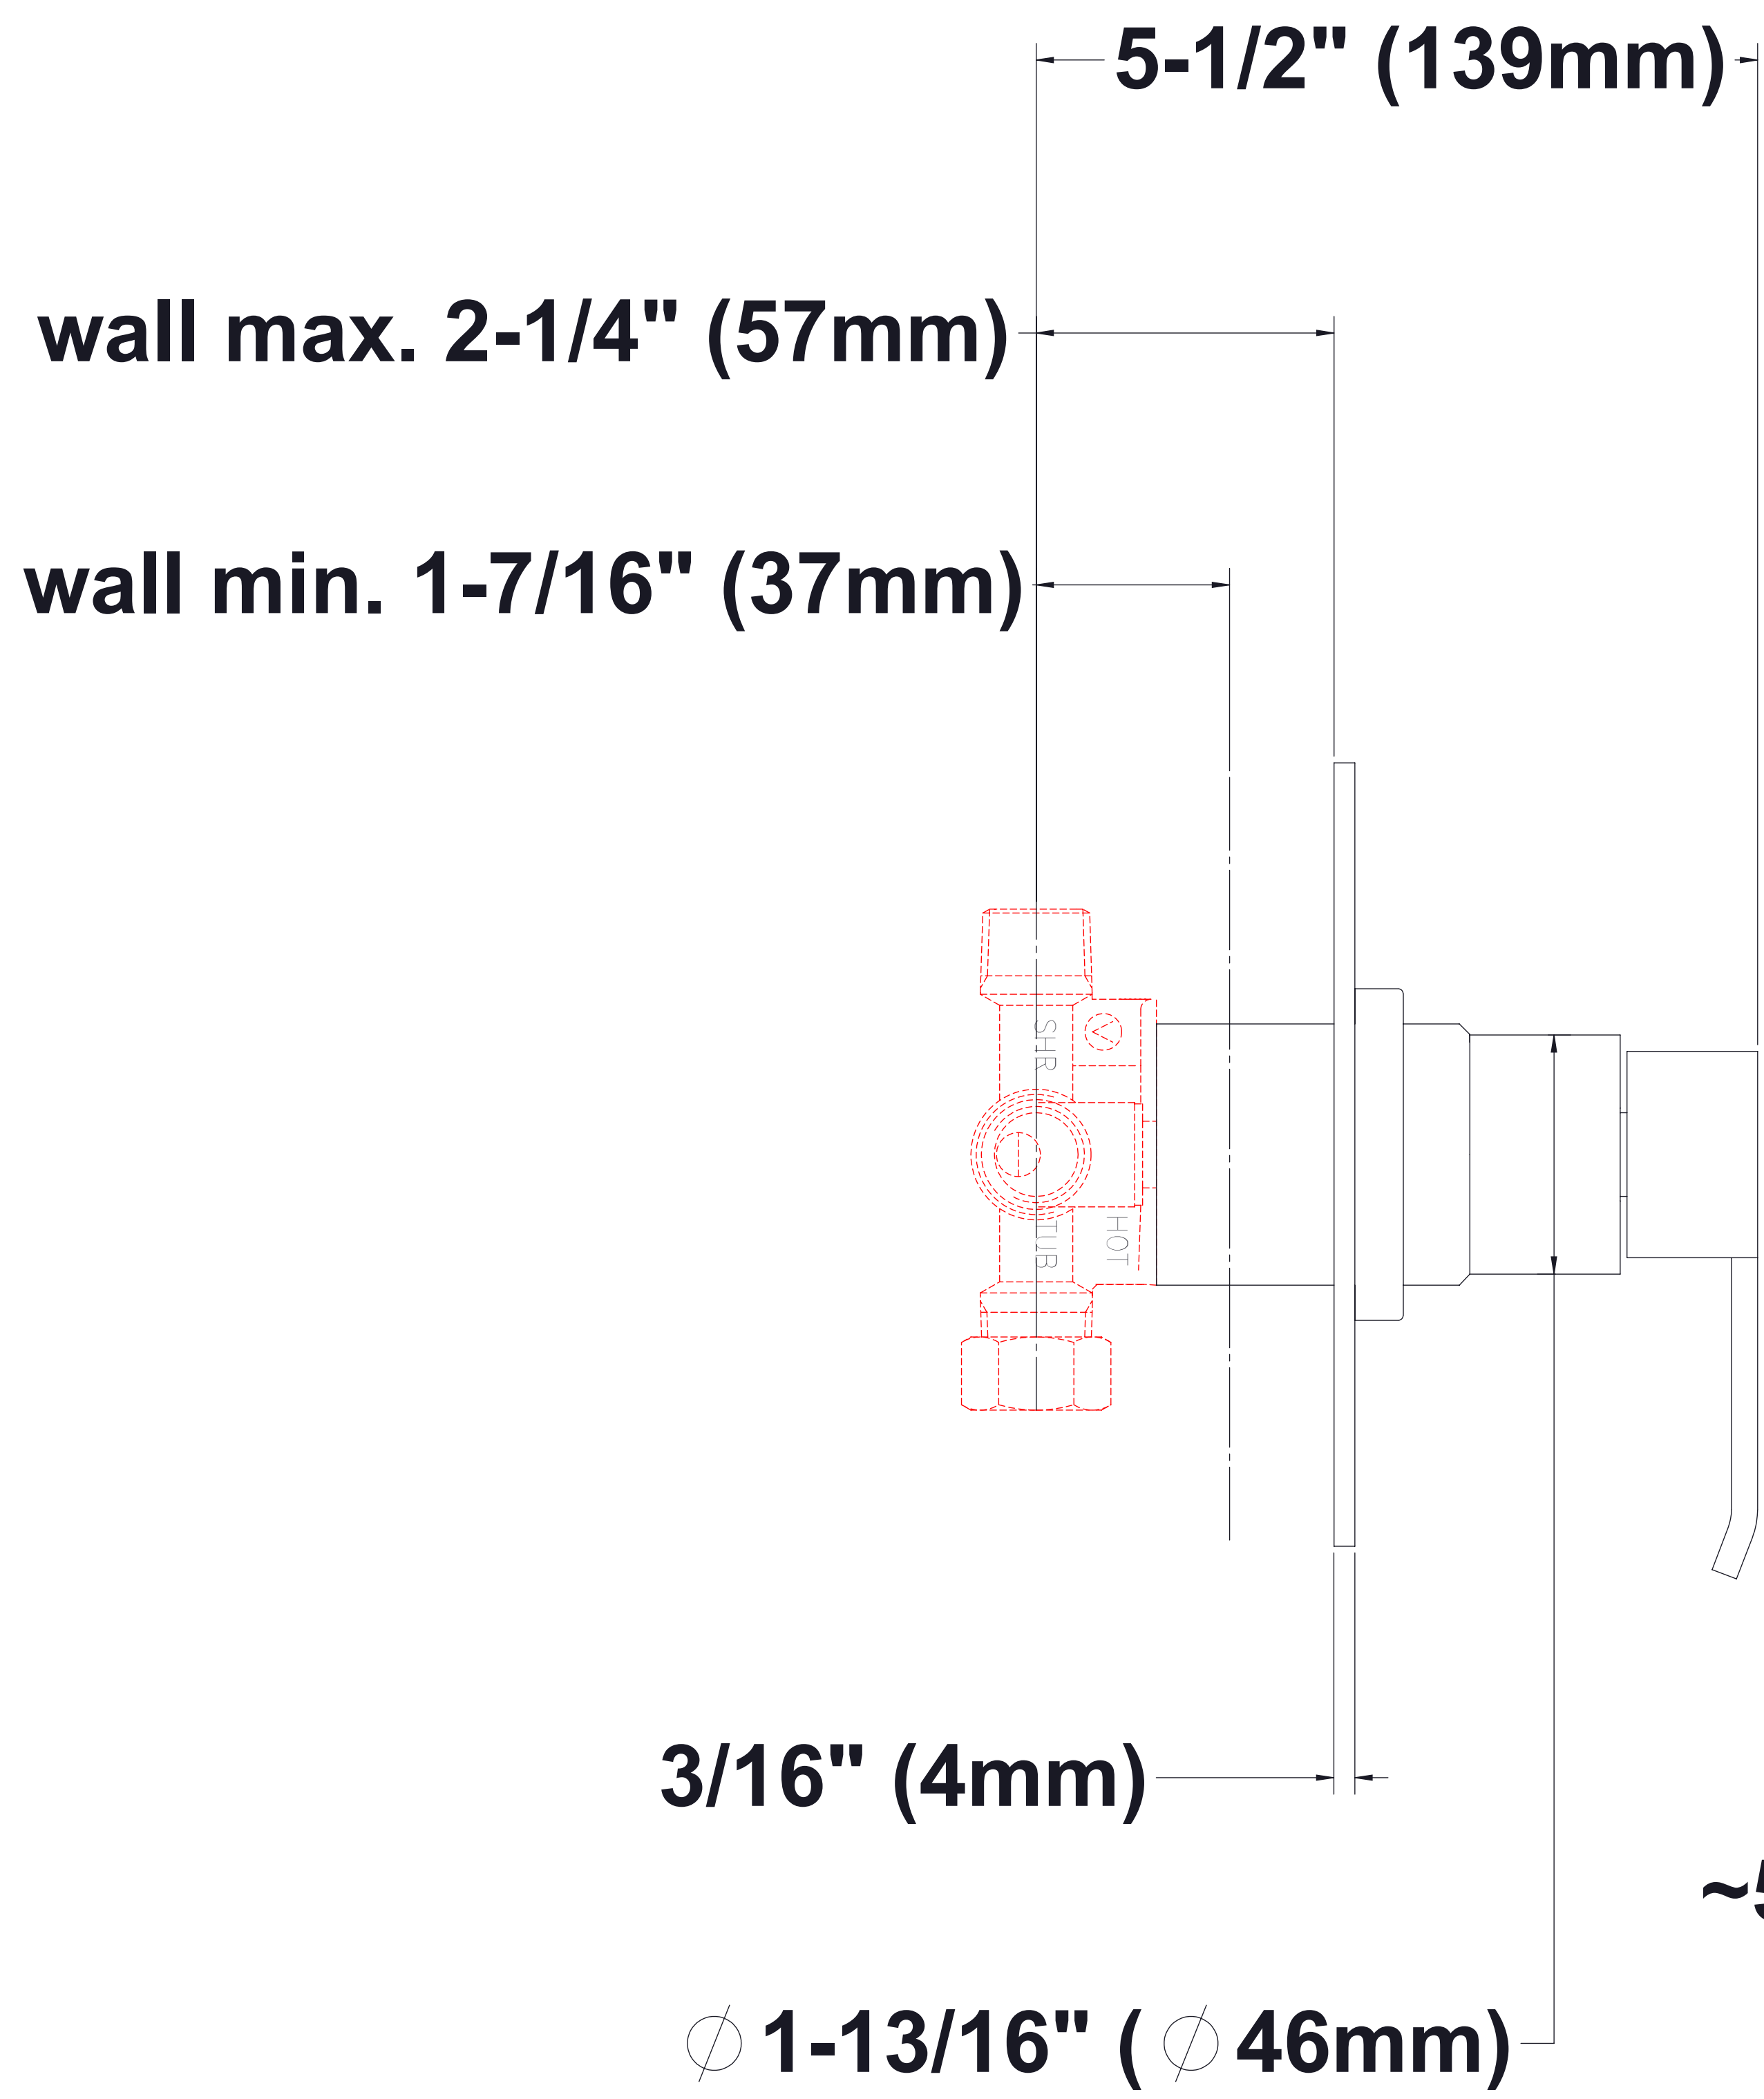

G-7245-LM38S