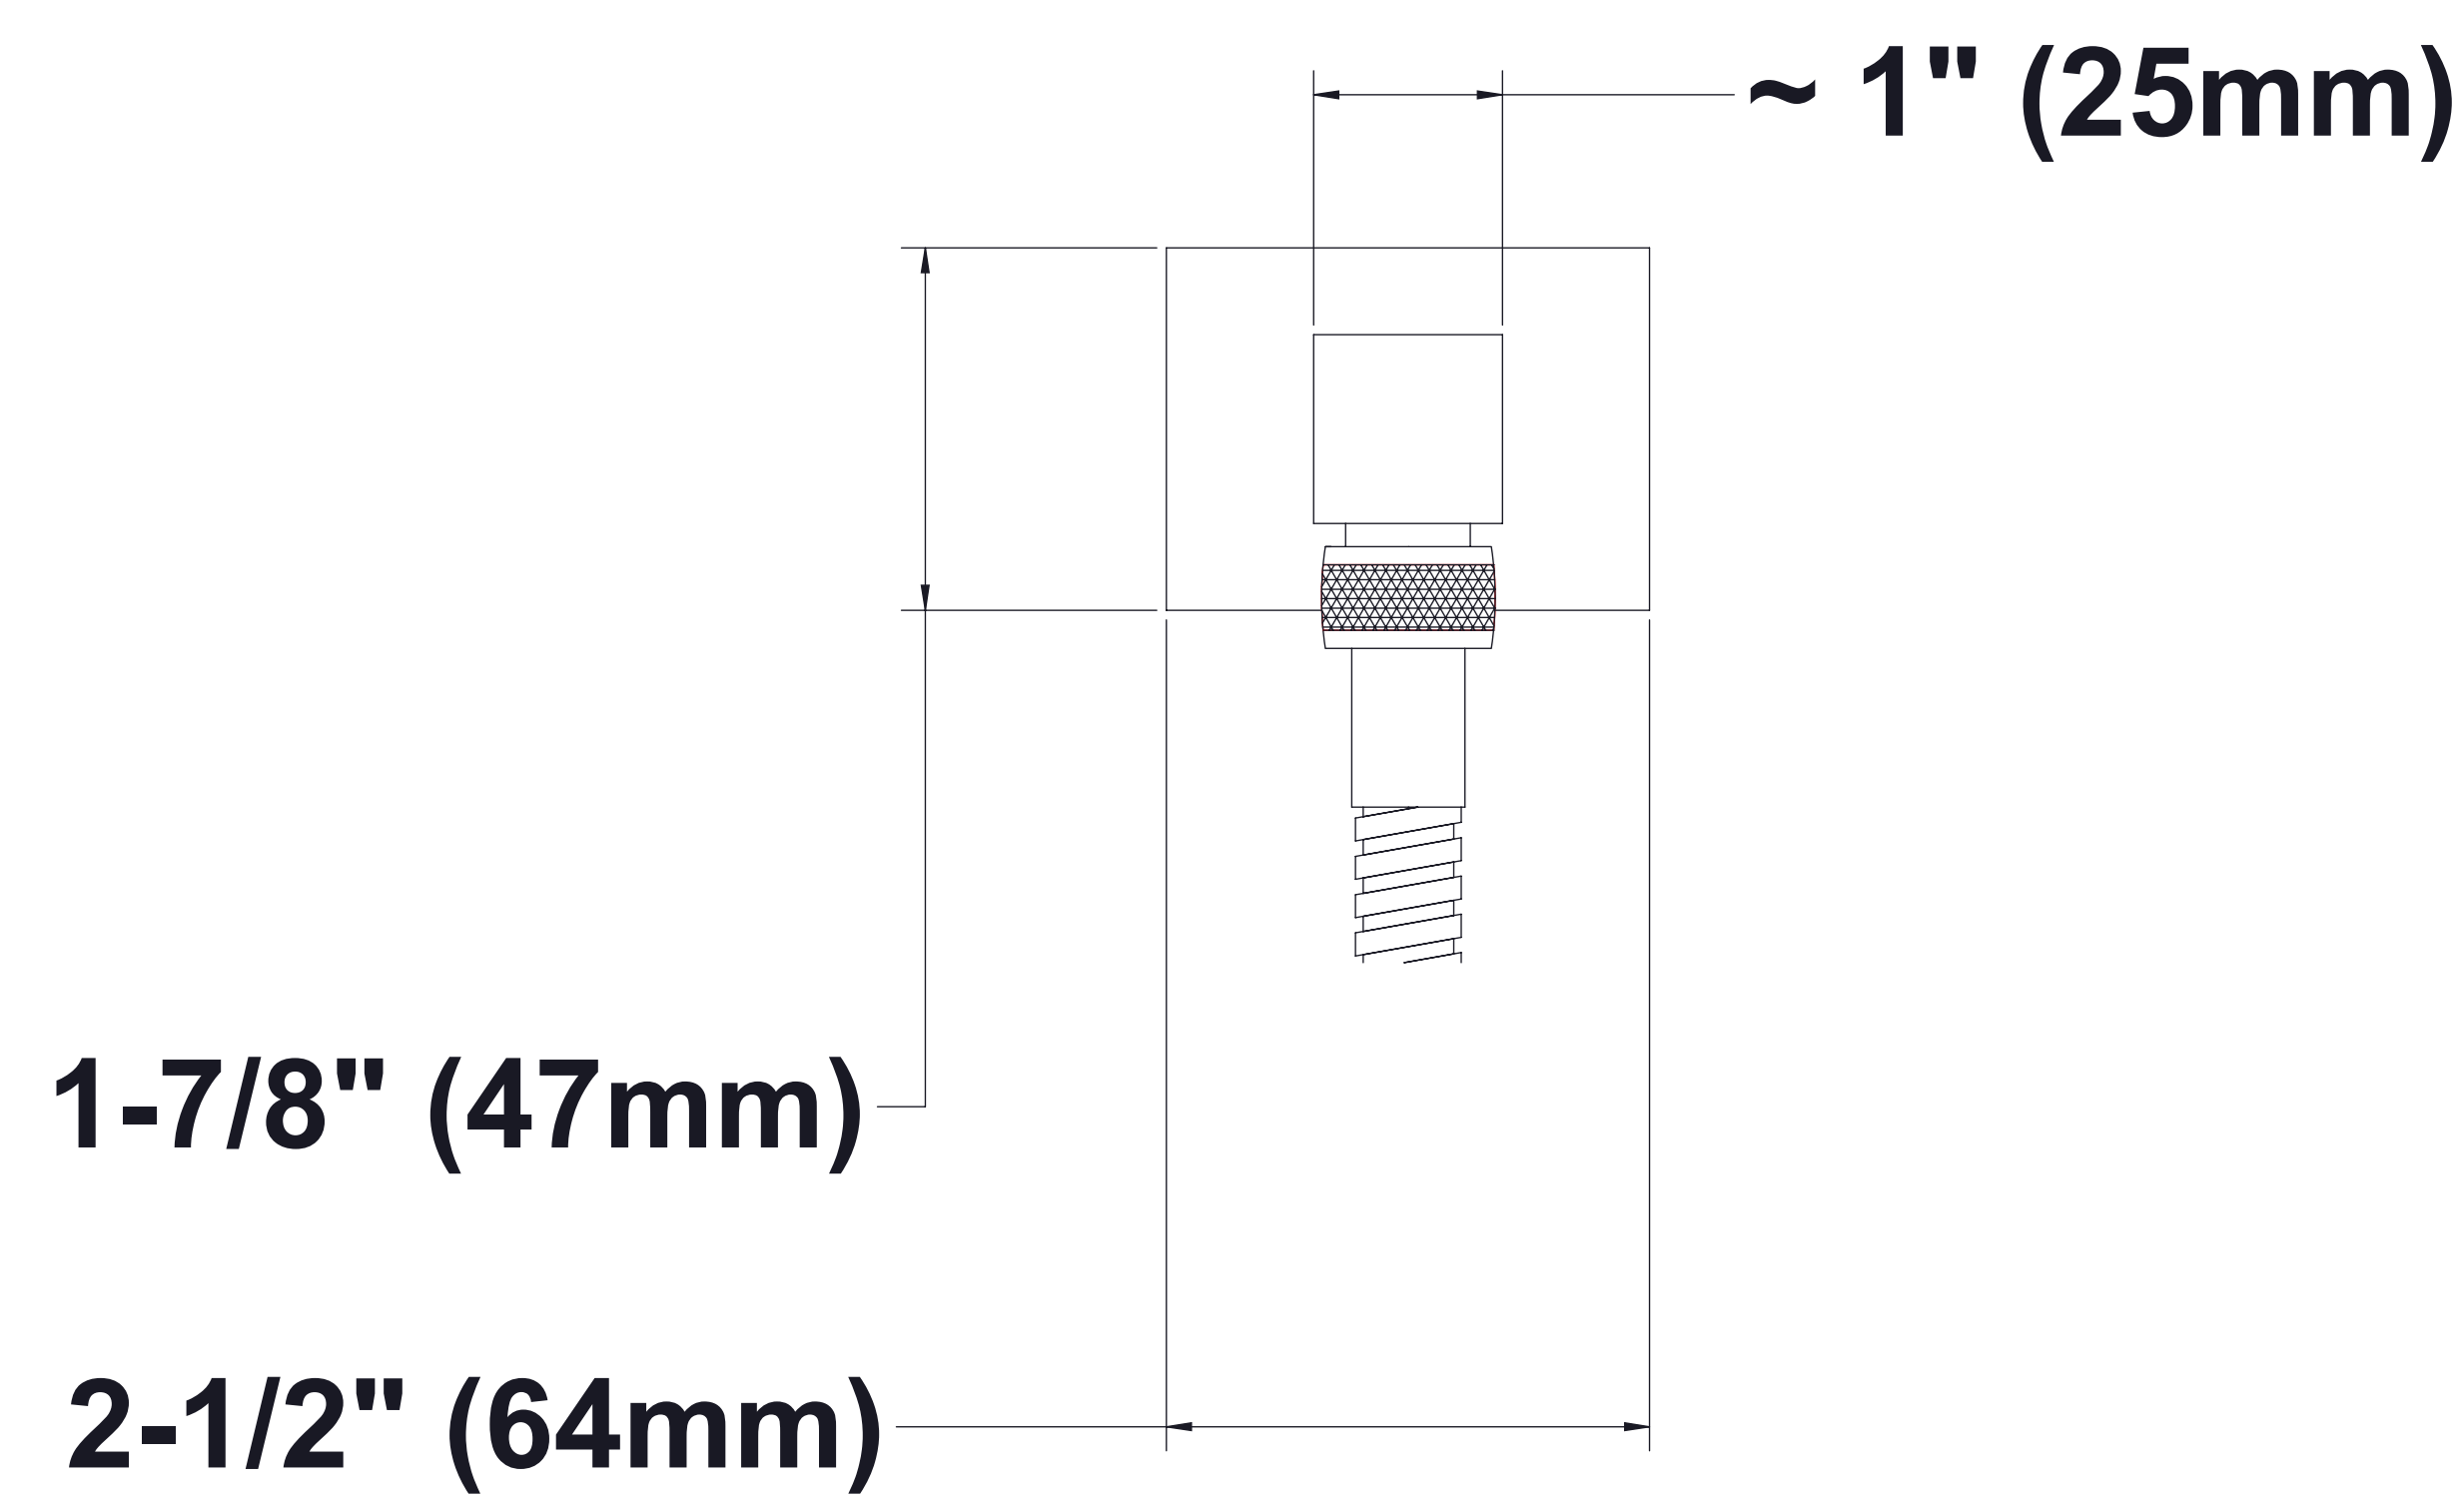

G-7245-LM38S