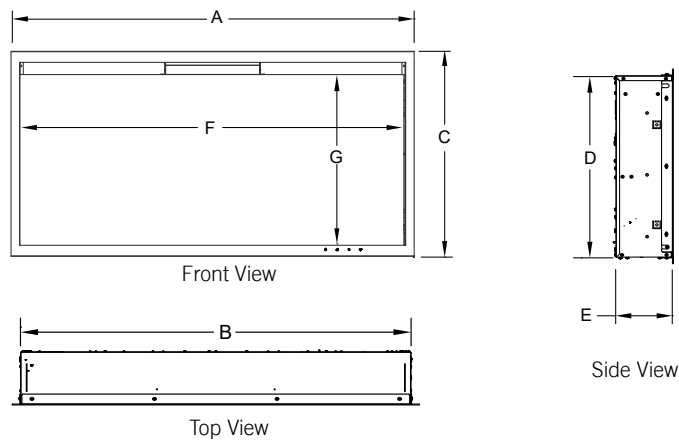

Specifications & Dimensions

Model	BTU Output	Width			Height			Depth		Viewing Area (F x G)
		Front (A)	Back (B)	Framing	Front (C)	Back (D)	Framing	Unit (E)	Framing*	
SF-ALLP50-BK	5,000	52-5/16" [1329]	50-1/2" [1295]	51" [1295]	20-7/16" [519]	19-3/8" [492]	19-1/2" [495]	5-5/8" [143]	2" x 6"	48" x 15" [1219 x 381]
SF-ALLP60-BK	5,000	62-5/16" [1583]	60-1/2" [1537]	61" [1549]	20-7/16" [519]	19-3/8" [492]	19-1/2" [495]	5-5/8" [143]	2" x 6"	58" x 15" [1473 x 381]
SF-ALLP72-BK	5,000	74-5/16" [1888]	72-1/2" [1842]	73" [1854]	20-7/16" [519]	19-3/8" [492]	19-1/2" [495]	5-5/8" [143]	2" x 6"	70" x 15" [1778 x 381]

*Reflects fully recessed into a 6" interior wall. Framing may need to be adjusted when installing in an exterior wall requiring insulation. Refer to installation manual for details.

*Reflects installation into a 6" interior wall. Framing may need to be adjusted when installing in an exterior wall requiring insulation. Refer to installation manual for details.