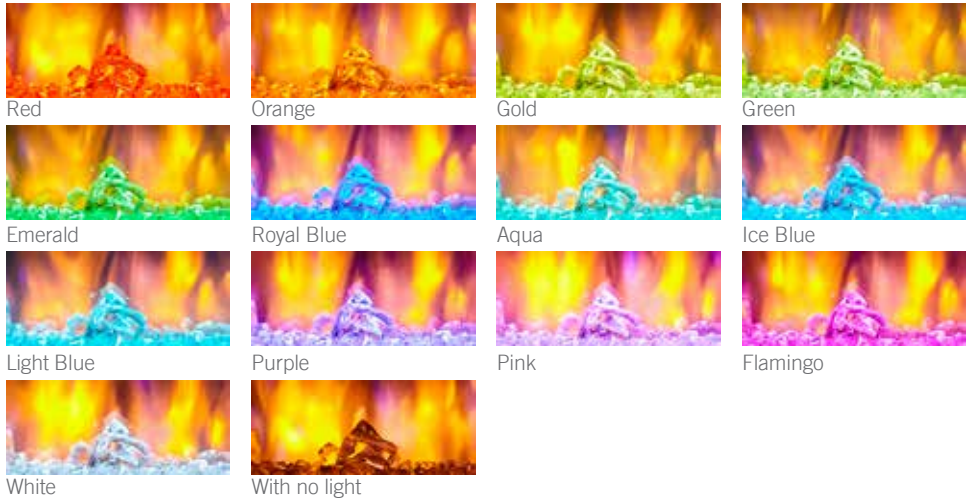

#### Four flame colors

LED flame technology delivers enhanced energy efficiency and maintenance-free enjoyment in your choice of four flame colors.

## Fourteen ember bed colors

The Allusion Platinum's ember bed is lit with the glow from long-lasting LED lights and provides 13 individual color options as well as the option to continuously rotate through all the colors.

## Multiple media options

Clear crystals  
(standard)

Ceramic white stones  
(standard)

Driftwood Logs  
(optional accessory)