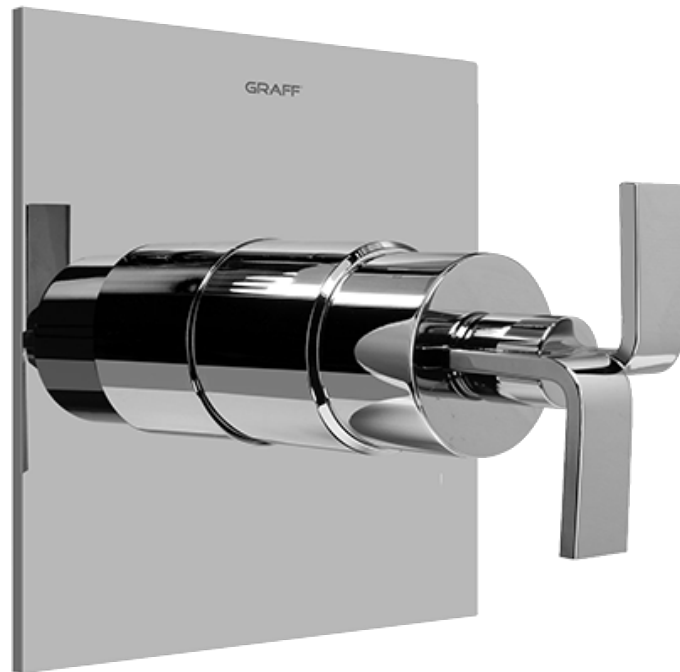

SHOWER
Contemporary Pressure Balancing
Shower Set (Rough & Trim)
G-7245-C9S

GRAFF®

Information

- Includes Trim Plate, Handle, Rough Valve
- Wall-Mounted Slide Bar Set with Handshower and 59" Hose
- Flow Rates: handshower ≤ 1.5 max gpm
- 1/2" Rough Valve Flow Rate ~ 7.5 gpm @60 psi
- CALGreen

G-7245-C9S

SHOWER
Concealed Pressure Balancing
Valve Rough
G-7005

GRAFF®

Information

- Anti-scald protection
- 1/2" universal inlets/outlets with male threads
- Built-in service stops
- For use with shower only configuration
- Supplied with protective plastic guard

Finishes

Polished
Chrome

Steelnox®
(Satin Nickel)

G-7005

Concealed Pressure Balancing Valve Rough

Product Features

- Anti-scald protection
- 1/2" universal inlets/outlets with male threads
- Built-in service stops
- For use with shower only configuration
- Supplied with protective plastic guard

www.graff-faucets.com | phone: 800-954-4723

SHOWER
Immersion SOLID Trim Plate
w/Handle
G-7040-C9S-T

GRAFF®

Information

- Single metal lever handle
- Decorative trim plate
- Use with G-7005 pressure balancing rough valve for shower-only configurations
- To complete package, you must order rough valve
- ADA