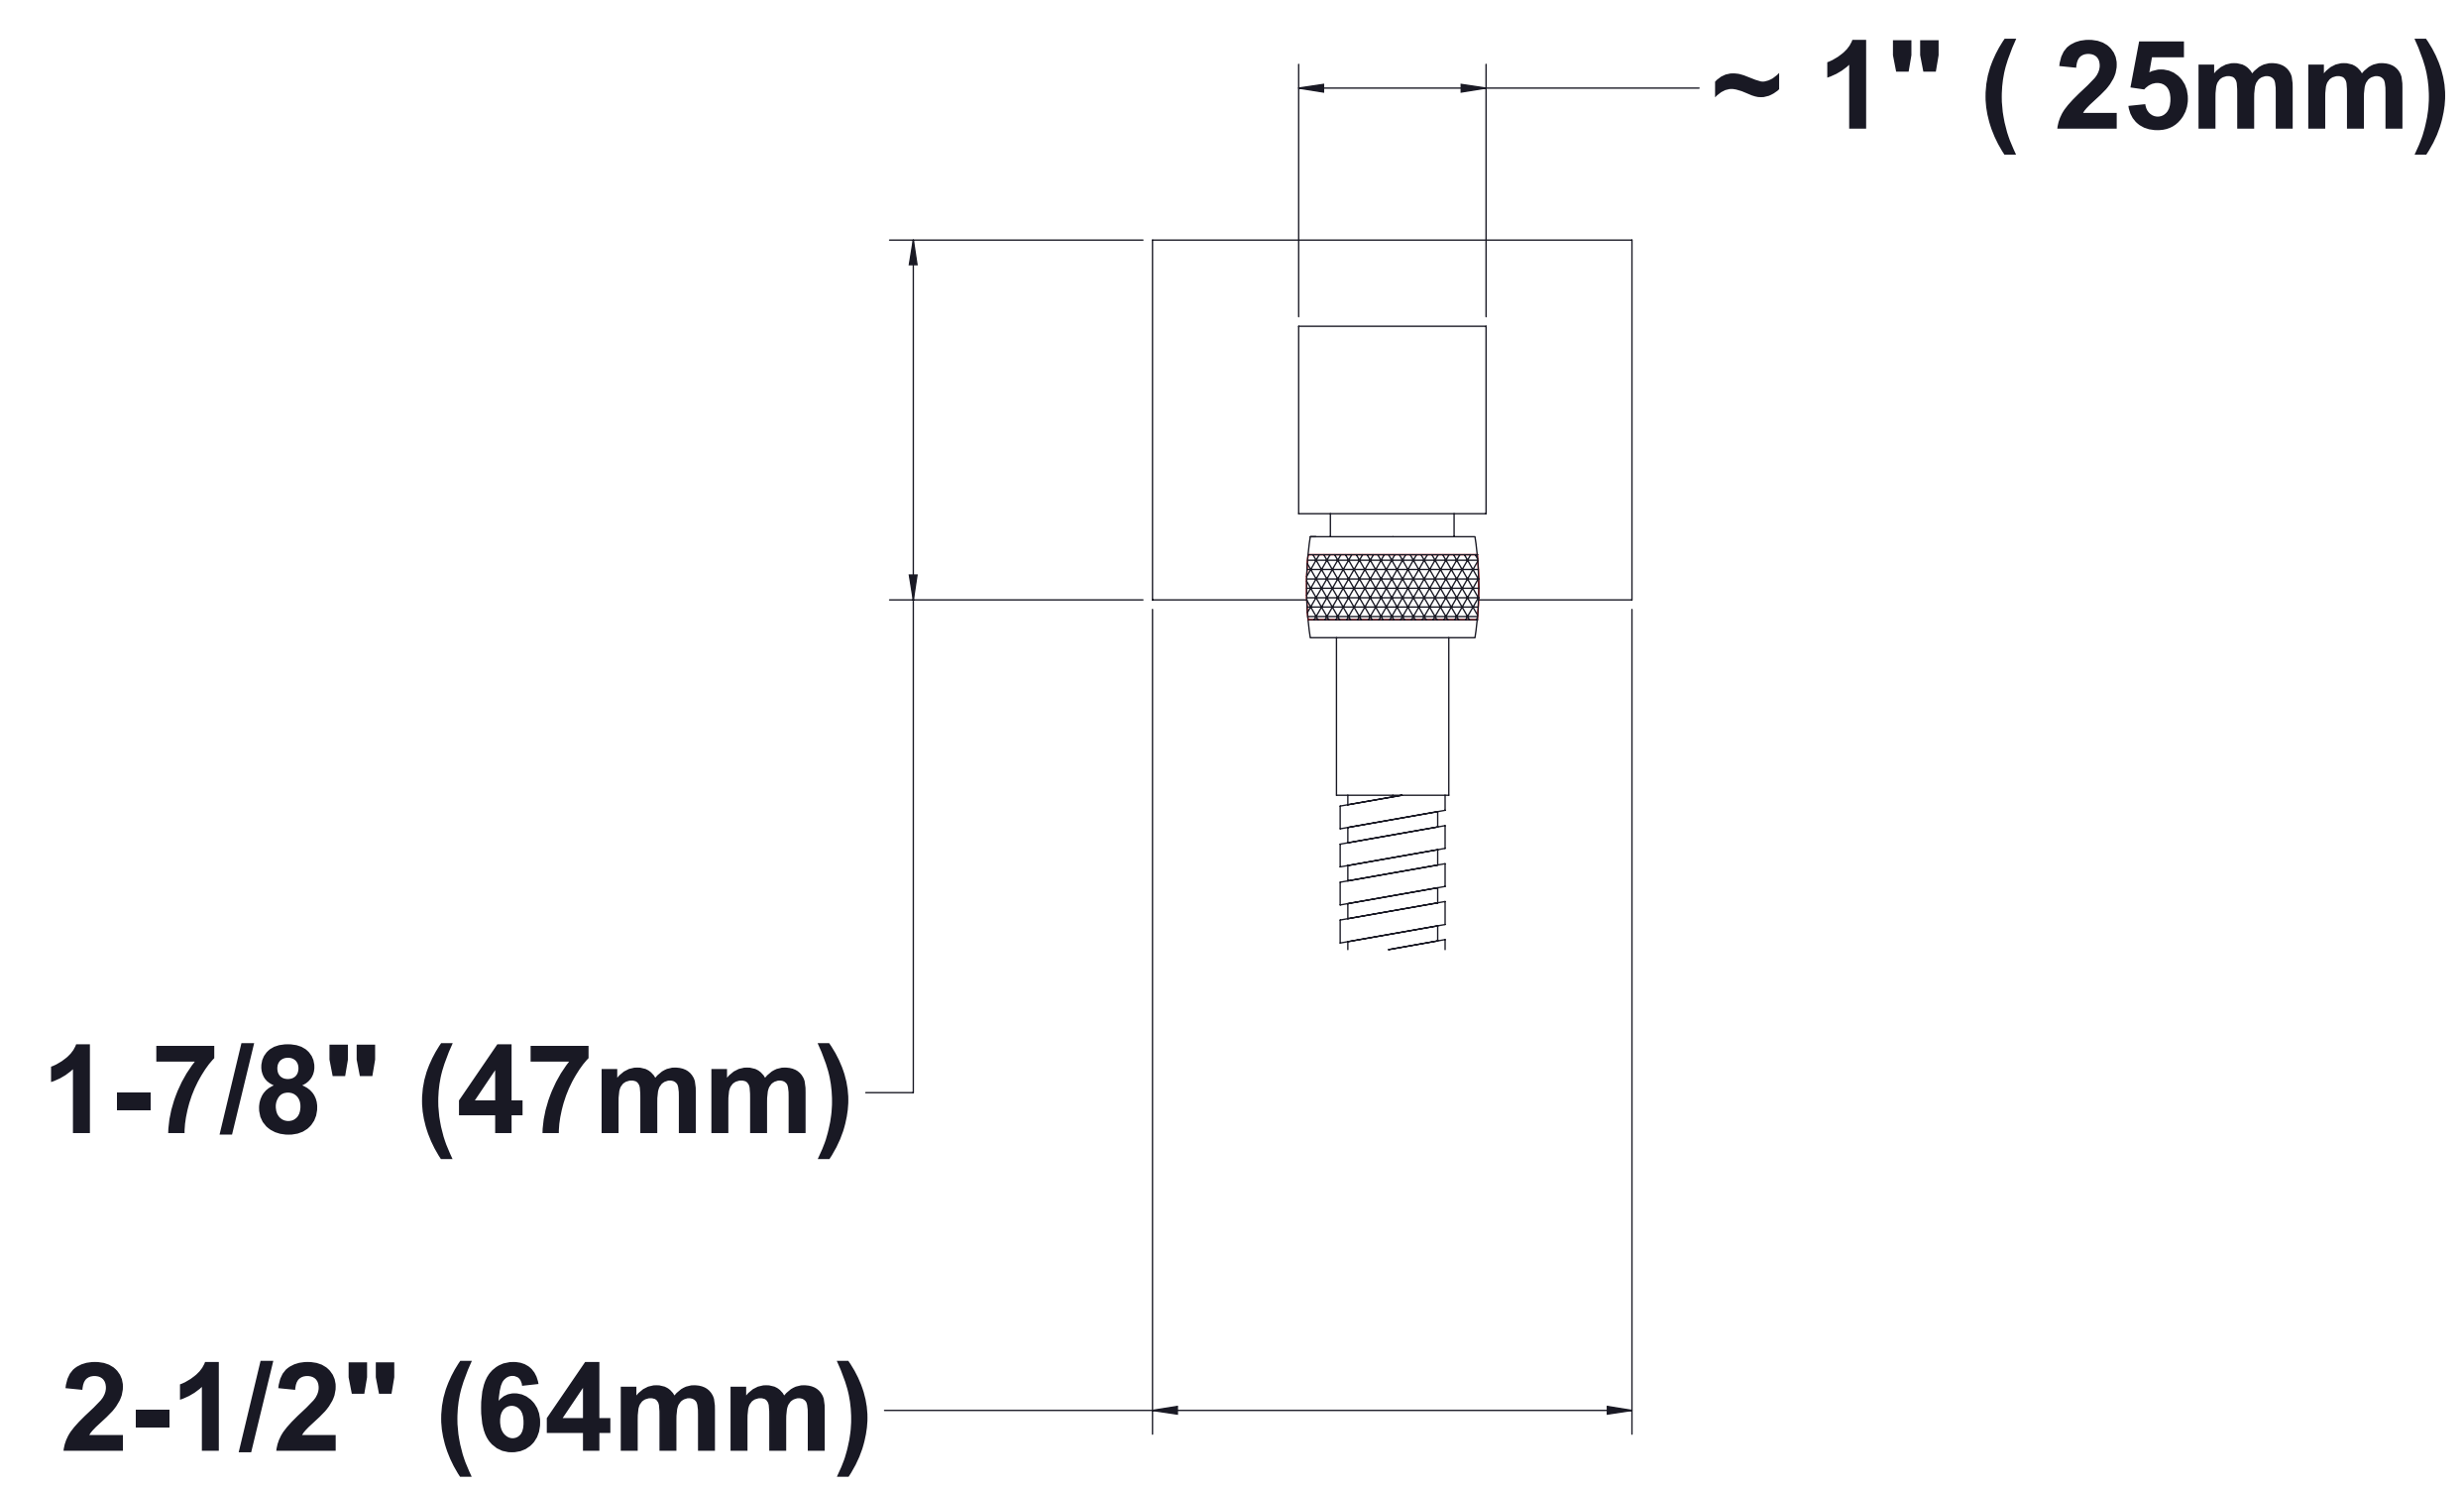

SHOWER
Contemporary Pressure Balancing
Shower Set (Rough & Trim)
G-7245-C9S

GRAFF®

Information

- Includes Trim Plate, Handle, Rough Valve
- Wall-Mounted Slide Bar Set with Handshower and 59" Hose
- Flow Rates: handshower ≤ 1.5 max gpm
- 1/2" Rough Valve Flow Rate ~ 7.5 gpm @60 psi
- CALGreen

G-7245-C9S

SHOWER
Concealed Pressure Balancing
Valve Rough
G-7005

GRAFF®

Information

- Anti-scald protection
- 1/2" universal inlets/outlets with male threads
- Built-in service stops
- For use with shower only configuration
- Supplied with protective plastic guard

* Special order finish- call for availability

SHOWER
Contemporary Square Wall-
Mounted Slide Bar
G-8631

GRAFF®

Information

- 27 11/16" tall wall-mounted slide bar
- Adjustable bracket fits all hoses with conical nut