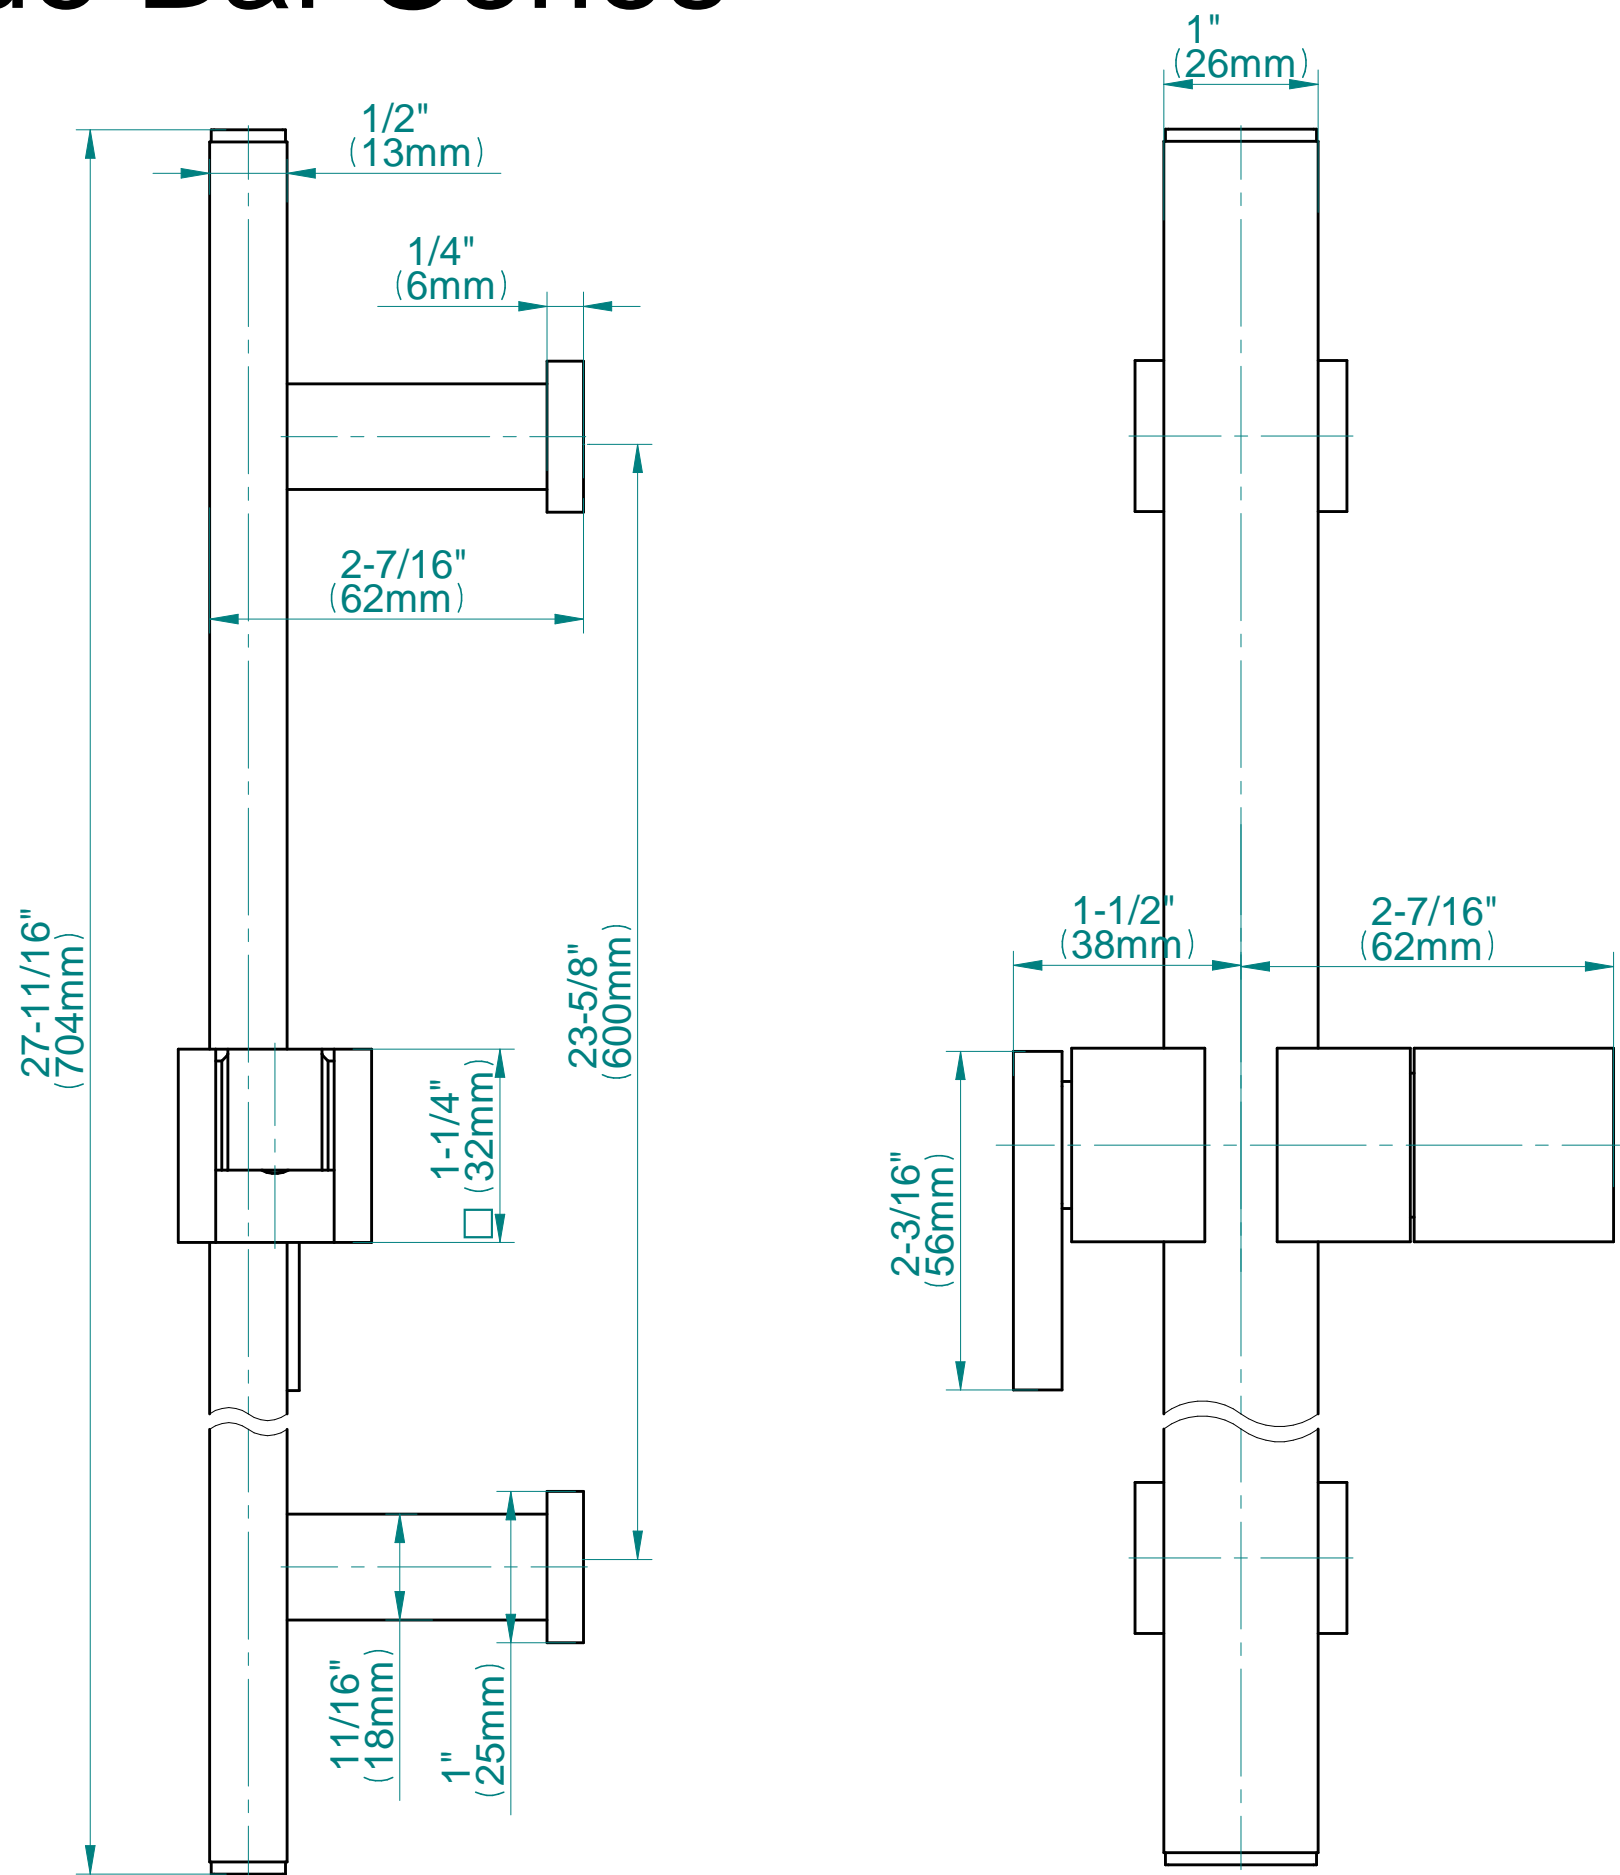

SHOWER
Contemporary Pressure Balancing
Shower Set (Rough & Trim)
G-7245-C9S

GRAFF®

Information

- Includes Trim Plate, Handle, Rough Valve
- Wall-Mounted Slide Bar Set with Handshower and 59" Hose
- Flow Rates: handshower ≤ 1.5 max gpm
- 1/2" Rough Valve Flow Rate ~ 7.5 gpm @60 psi
- CALGreen

* Special order finish- call for availability

SHOWER
Contemporary Square Wall-
Mounted Slide Bar
G-8631

GRAFF®

Information

- 27 11/16" tall wall-mounted slide bar
- Adjustable bracket fits all hoses with conical nut

Finishes

Polished
Chrome

Steelnox®
(Satin Nickel)

G-8631

Slide Bar Series

valid since 2014

SHOWER
Contemporary Square Wall Supply
Elbow
G-8633

GRAFF®

Information

- 1/2" NPT female thread inlet

Finishes

Polished
Chrome

Steelnox®
(Satin Nickel)

G-8633

Contemporary Square Wall Supply Elbow

Product Features