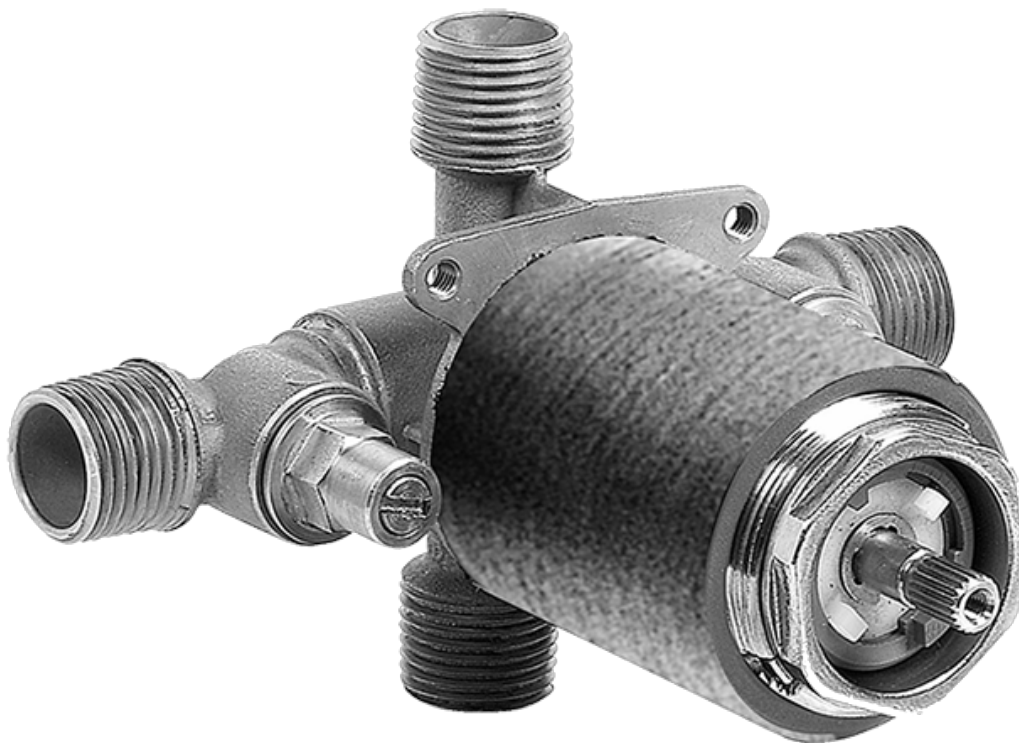

SHOWER
Contemporary Pressure Balancing
Shower Set (Rough & Trim)
G-7245-C9S

GRAFF®

Information

- Includes Trim Plate, Handle, Rough Valve
- Wall-Mounted Slide Bar Set with Handshower and 59" Hose
- Flow Rates: handshower ≤ 1.5 max gpm
- 1/2" Rough Valve Flow Rate ~ 7.5 gpm @60 psi
- CALGreen

G-7245-C9S

SHOWER
Concealed Pressure Balancing
Valve Rough
G-7005

GRAFF®

Information

- Anti-scald protection
- 1/2" universal inlets/outlets with male threads
- Built-in service stops
- For use with shower only configuration
- Supplied with protective plastic guard

Finishes

Polished
Chrome

Steelnox®
(Satin Nickel)

G-7005

Concealed Pressure Balancing Valve Rough

Product Features

- Anti-scald protection
- 1/2" universal inlets/outlets with male threads
- Built-in service stops
- For use with shower only configuration
- Supplied with protective plastic guard

www.graff-faucets.com | phone: 800-954-4723

SHOWER
Immersion SOLID Trim Plate
w/Handle
G-7040-C9S-T

GRAFF®

Information

- Single metal lever handle
- Decorative trim plate
- Use with G-7005 pressure balancing rough valve for shower-only configurations
- To complete package, you must order rough valve
- ADA