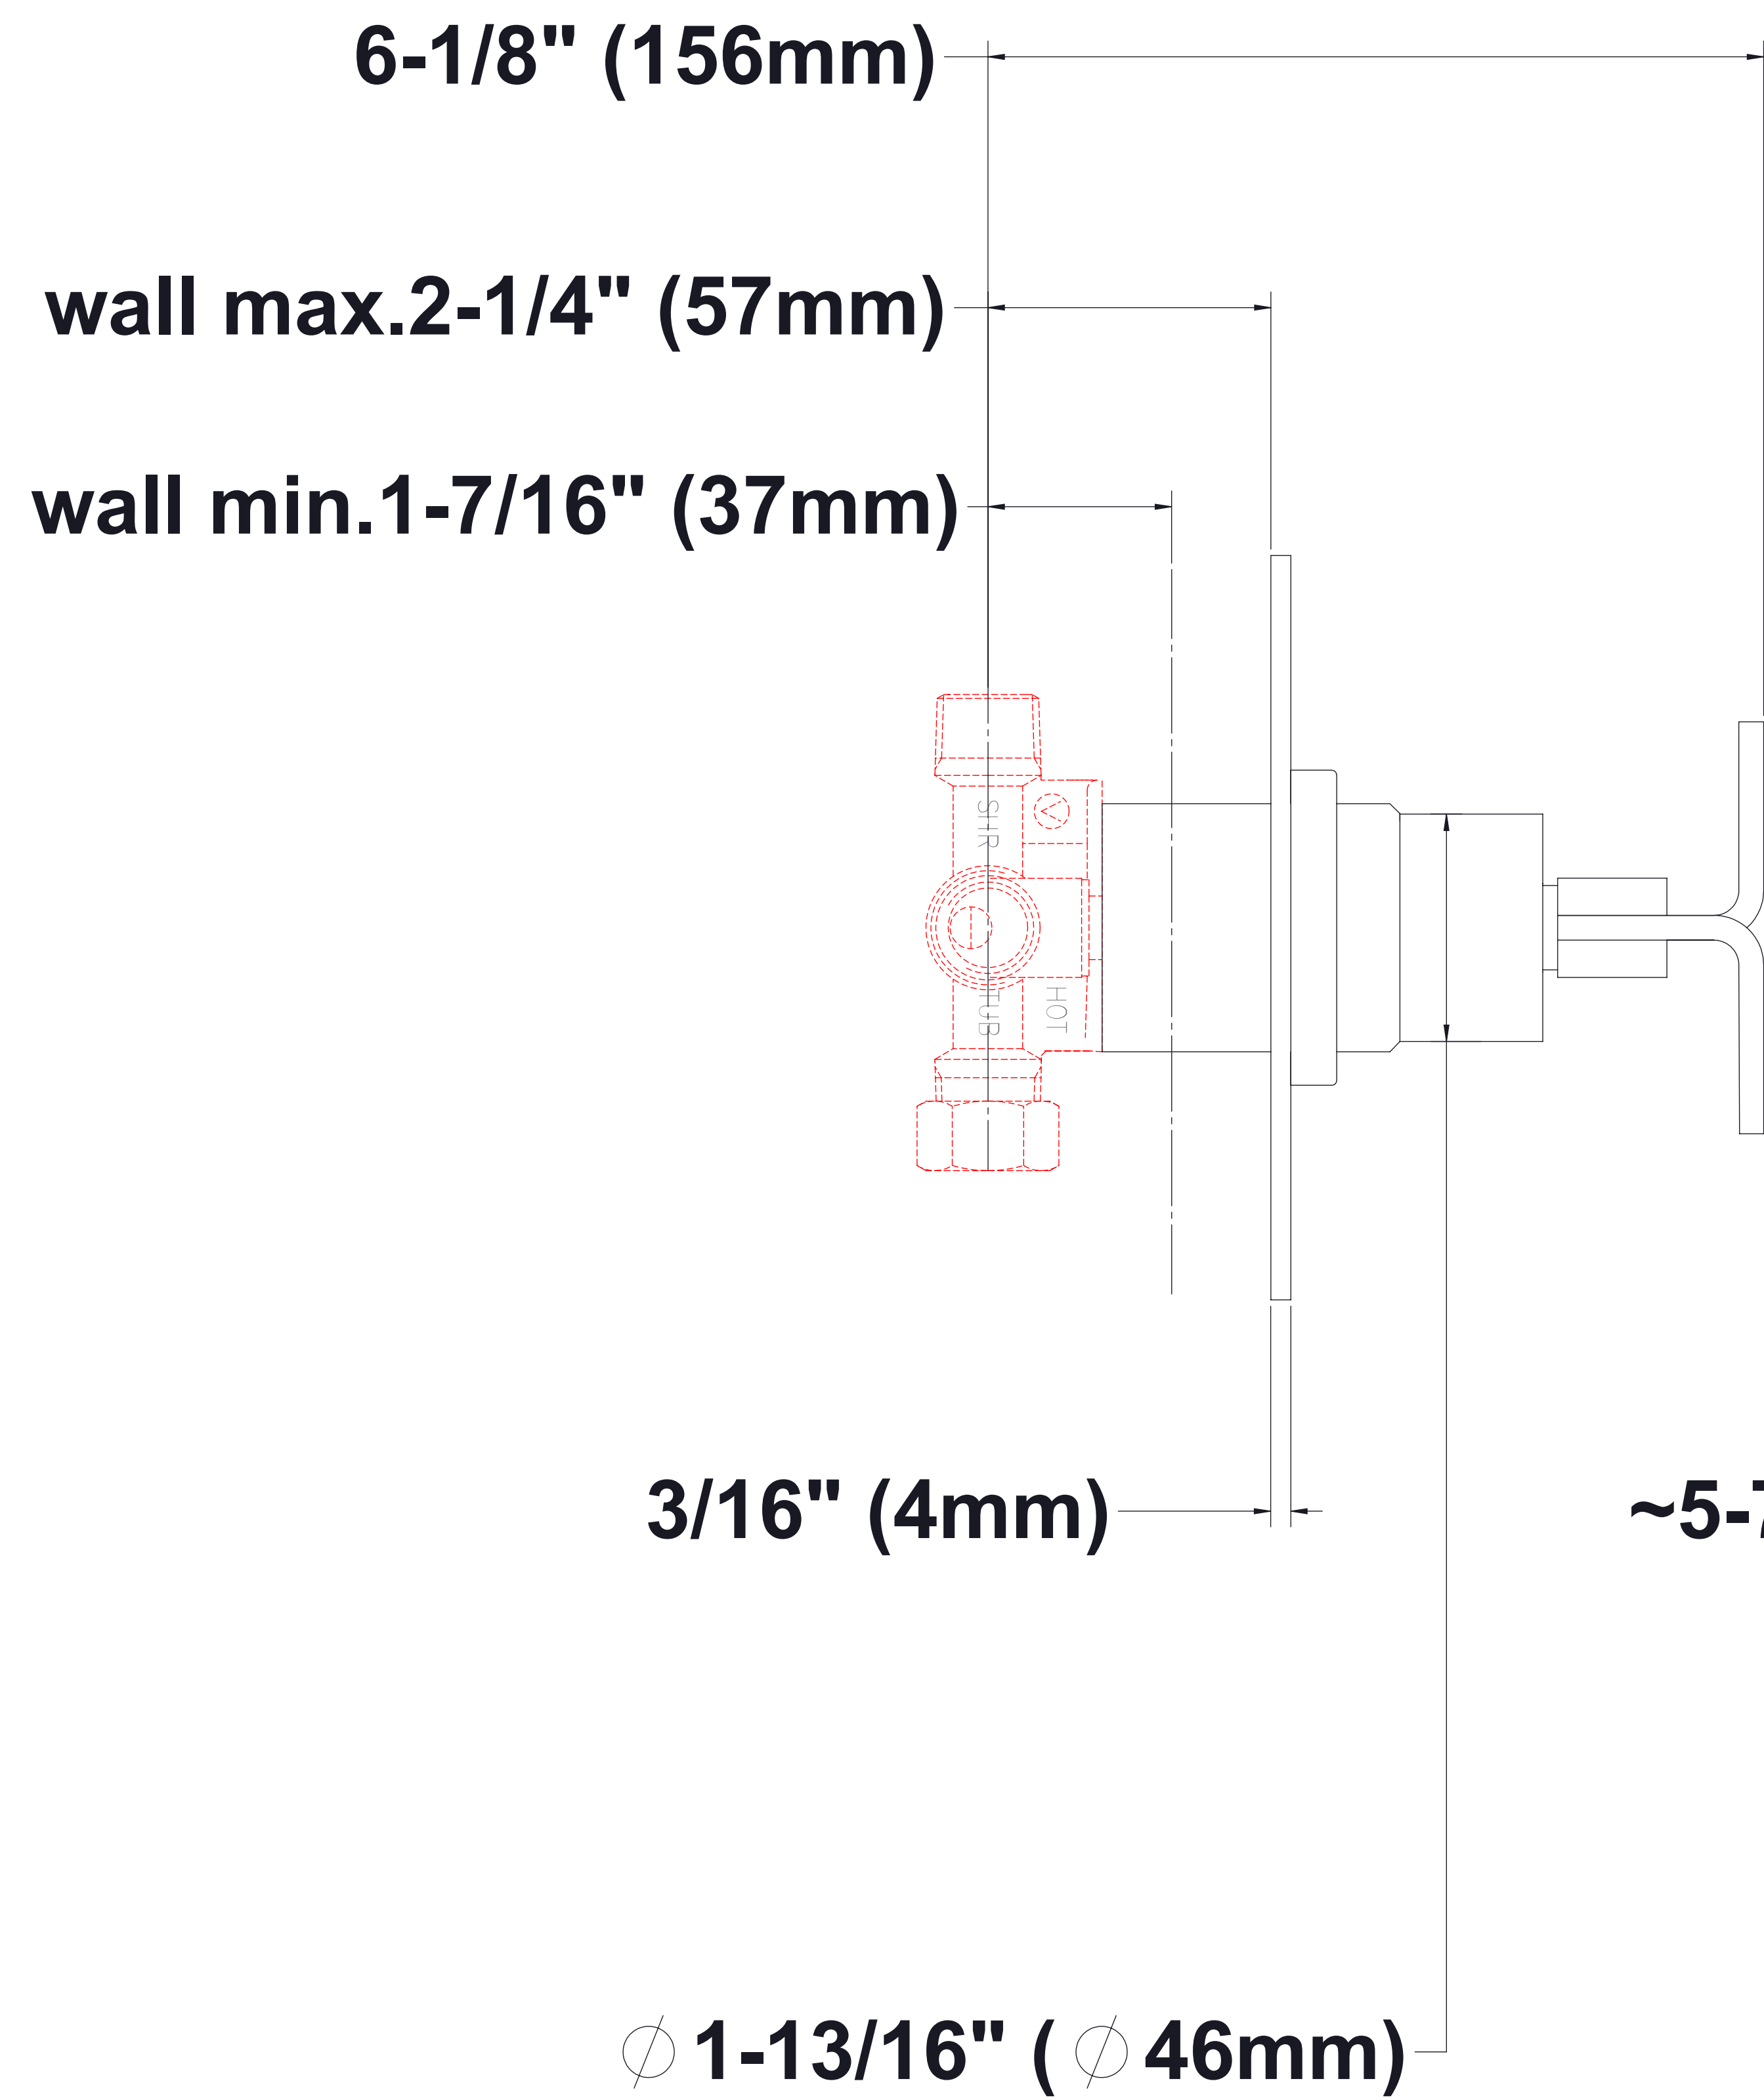

SHOWER
Contemporary Pressure Balancing
Shower Set (Rough & Trim)
G-7245-C9S

GRAFF®

Information

- Includes Trim Plate, Handle, Rough Valve
- Wall-Mounted Slide Bar Set with Handshower and 59" Hose
- Flow Rates: handshower ≤ 1.5 max gpm
- 1/2" Rough Valve Flow Rate ~ 7.5 gpm @60 psi
- CALGreen

G-7245-C9S

SHOWER
Concealed Pressure Balancing
Valve Rough
G-7005

GRAFF®

Information

- Anti-scald protection
- 1/2" universal inlets/outlets with male threads
- Built-in service stops
- For use with shower only configuration
- Supplied with protective plastic guard

Finishes

Polished
Chrome

Steelnox®
(Satin Nickel)

G-7005

Concealed Pressure Balancing Valve Rough

Product Features

- Anti-scald protection
- 1/2" universal inlets/outlets with male threads
- Built-in service stops
- For use with shower only configuration
- Supplied with protective plastic guard

* Special order finish- call for availability

SHOWER
Contemporary Square Wall-
Mounted Slide Bar
G-8631

GRAFF®

Information

- 27 11/16" tall wall-mounted slide bar
- Adjustable bracket fits all hoses with conical nut