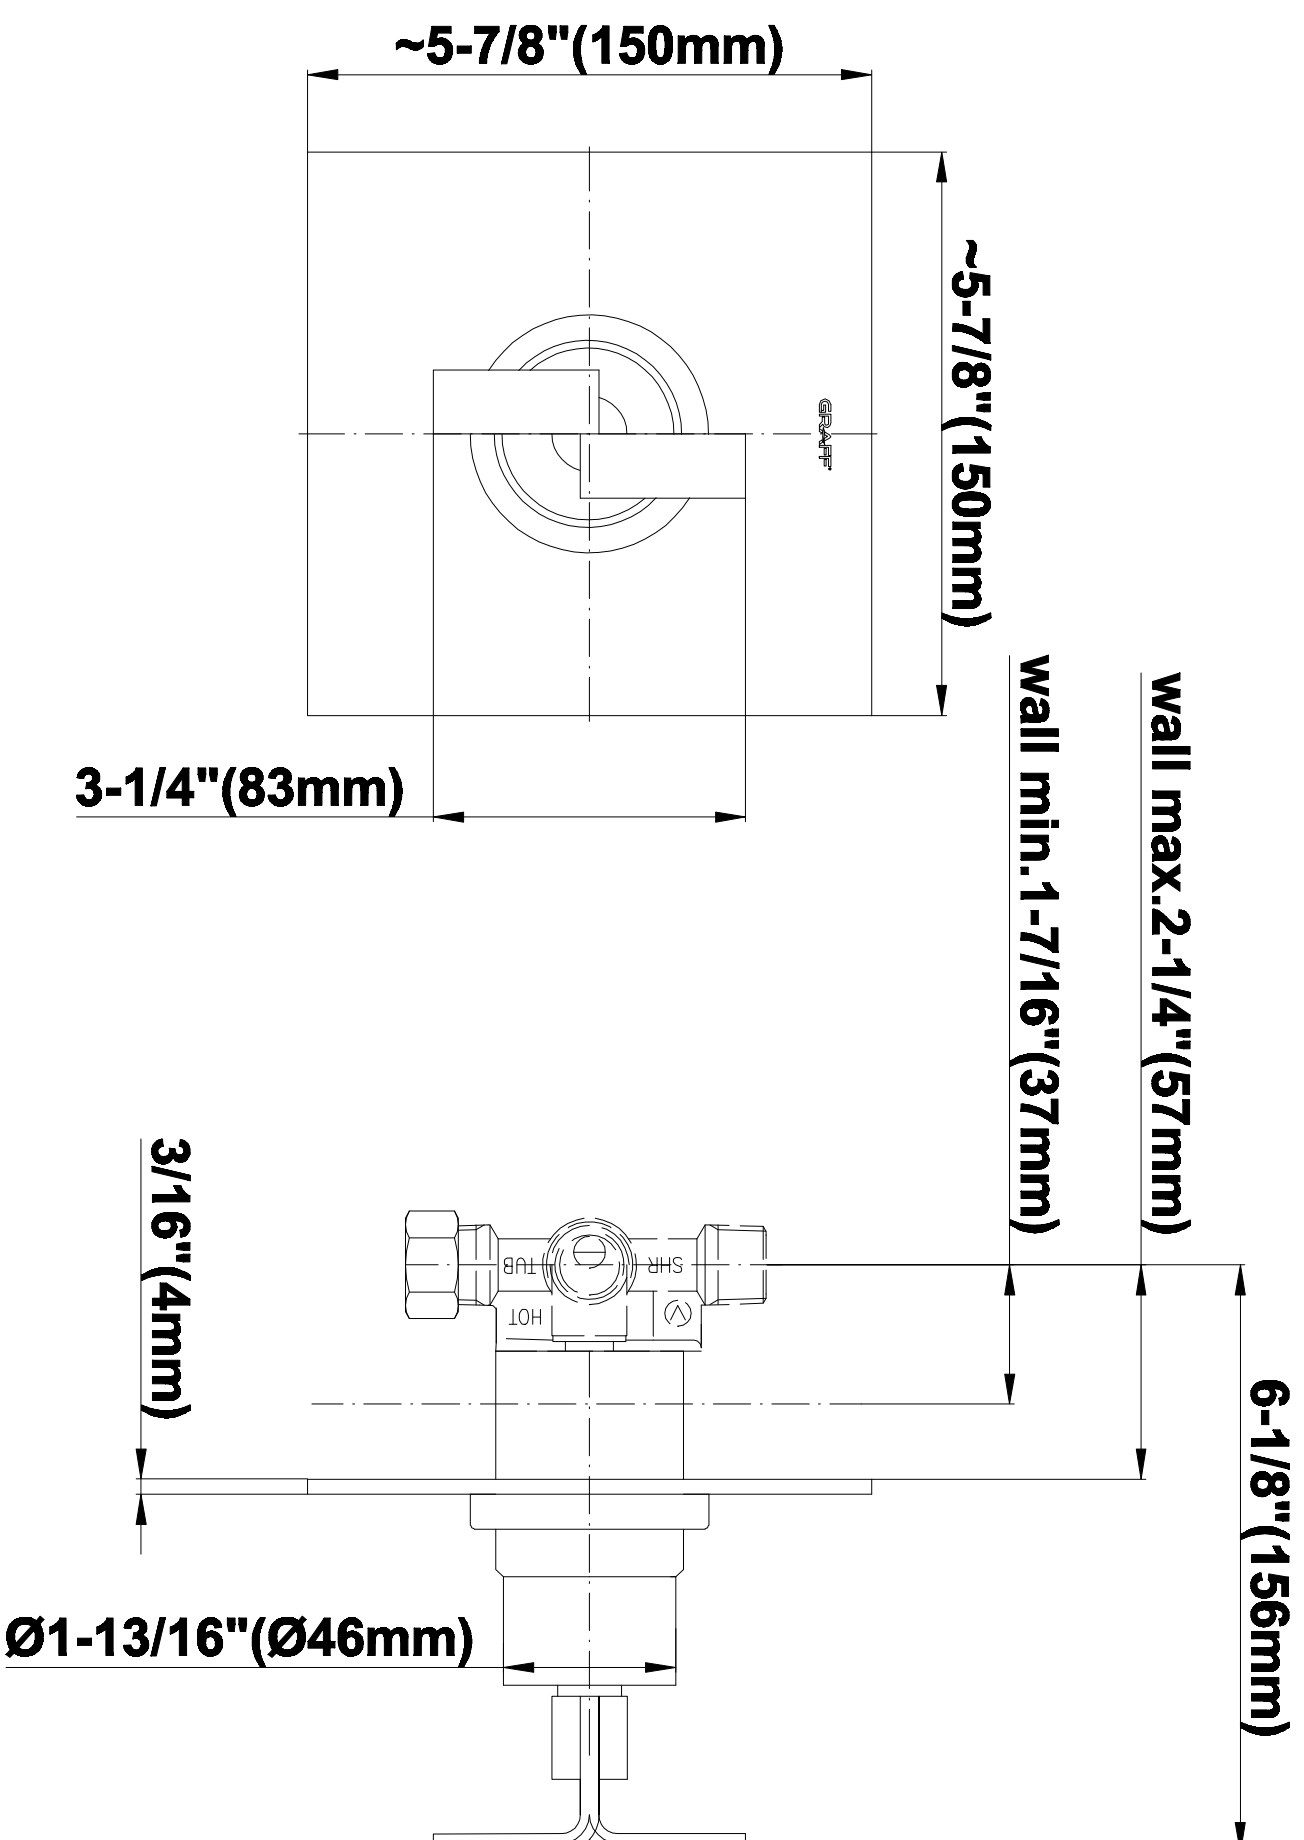

SHOWER
Contemporary Pressure Balancing
Shower Set (Rough & Trim)
G-7245-C9S

GRAFF®

Information

- Includes Trim Plate, Handle, Rough Valve
- Wall-Mounted Slide Bar Set with Handshower and 59" Hose
- Flow Rates: handshower ≤ 1.5 max gpm
- 1/2" Rough Valve Flow Rate ~ 7.5 gpm @60 psi
- CALGreen

www.graff-faucets.com | phone: 800-954-4723

SHOWER
Immersion SOLID Trim Plate
w/Handle
G-7040-C9S-T

GRAFF®

Information

- Single metal lever handle
- Decorative trim plate
- Use with G-7005 pressure balancing rough valve for shower-only configurations
- To complete package, you must order rough valve
- ADA

Finishes

Polished
Chrome

Steelnox®
(Satin Nickel)

G-7040

SHOWER
59" Shower Hose
G-8605

GRAFF®

Information

- Brass spiral flexible hose with conical nut

* Special order finish- call for availability

SHOWER
Contemporary Square Wall-
Mounted Slide Bar
G-8631

GRAFF®

Information

- 27 11/16" tall wall-mounted slide bar
- Adjustable bracket fits all hoses with conical nut