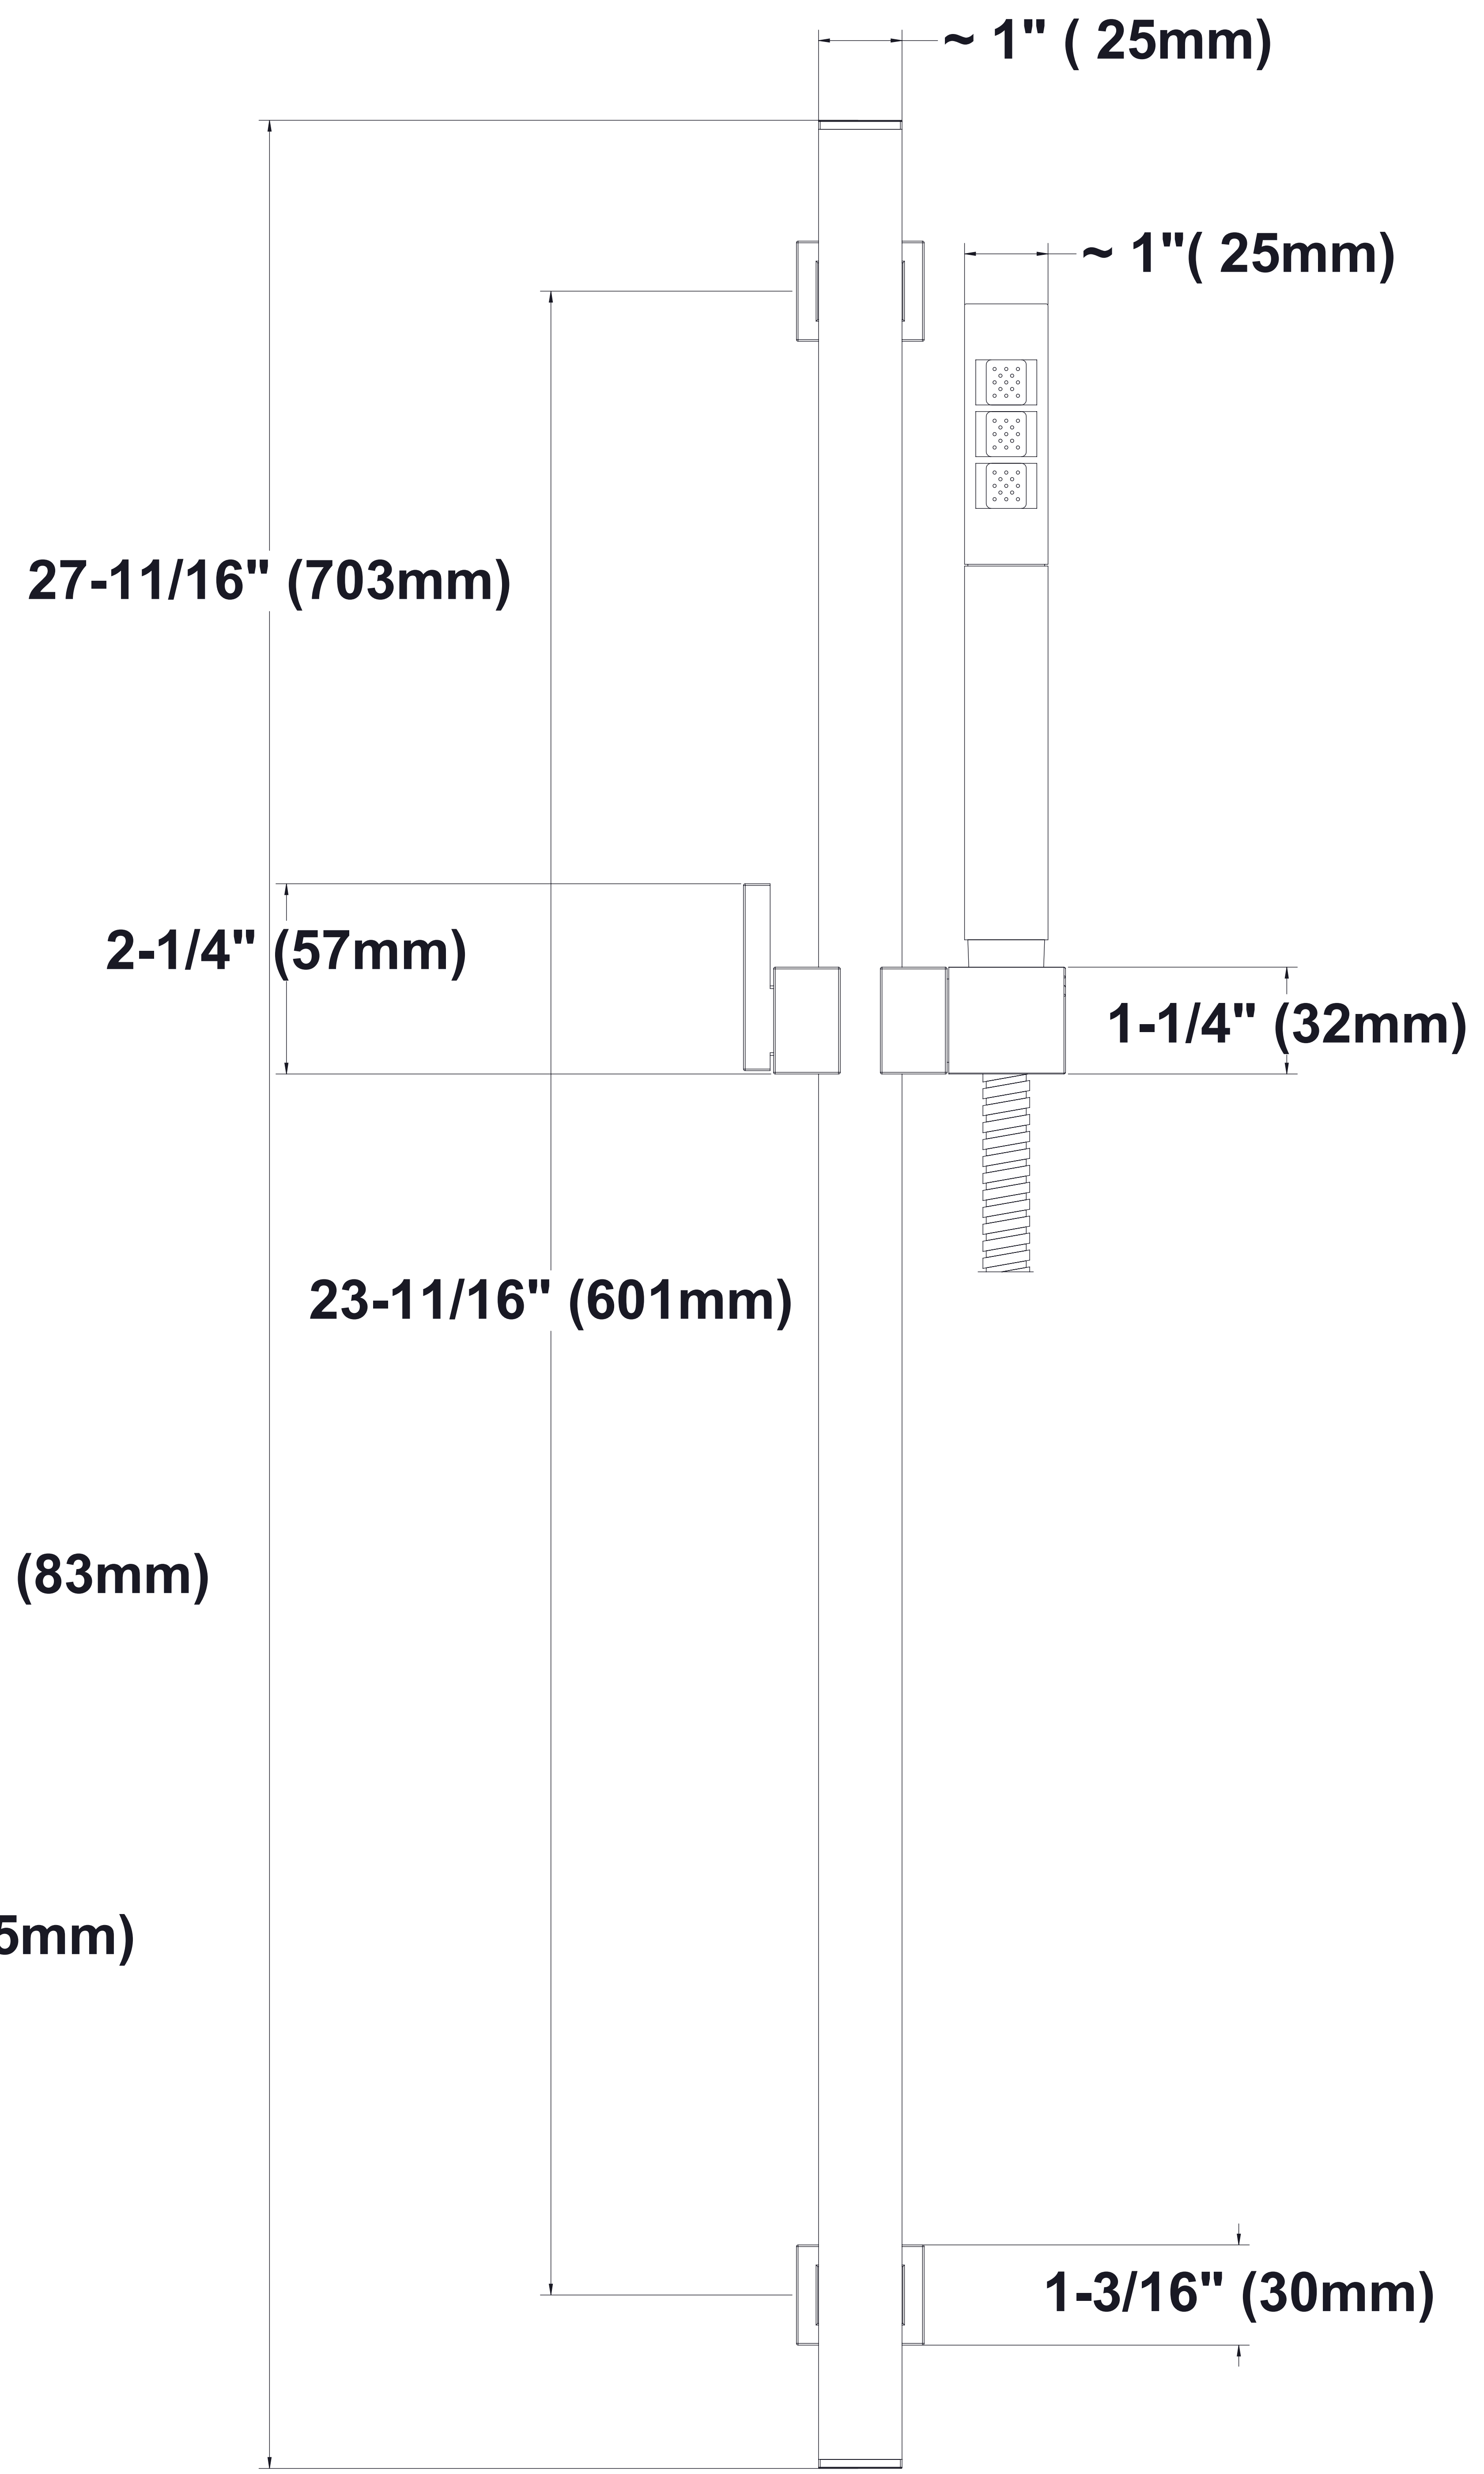

SHOWER
Contemporary Pressure Balancing
Shower Set (Rough & Trim)
G-7245-C9S

GRAFF®

Information

- Includes Trim Plate, Handle, Rough Valve
- Wall-Mounted Slide Bar Set with Handshower and 59" Hose
- Flow Rates: handshower ≤ 1.5 max gpm
- 1/2" Rough Valve Flow Rate ~ 7.5 gpm @60 psi
- CALGreen

G-7245-C9S

SHOWER
Concealed Pressure Balancing
Valve Rough
G-7005

GRAFF®

Information

- Anti-scald protection
- 1/2" universal inlets/outlets with male threads
- Built-in service stops
- For use with shower only configuration
- Supplied with protective plastic guard

Finishes

Polished
Chrome

Steelnox®
(Satin Nickel)

G-7005

Concealed Pressure Balancing Valve Rough

Product Features

- Anti-scald protection
- 1/2" universal inlets/outlets with male threads
- Built-in service stops
- For use with shower only configuration
- Supplied with protective plastic guard

* Special order finish- call for availability

SHOWER
Contemporary Square Wall-
Mounted Slide Bar
G-8631

GRAFF®

Information

- 27 11/16" tall wall-mounted slide bar
- Adjustable bracket fits all hoses with conical nut