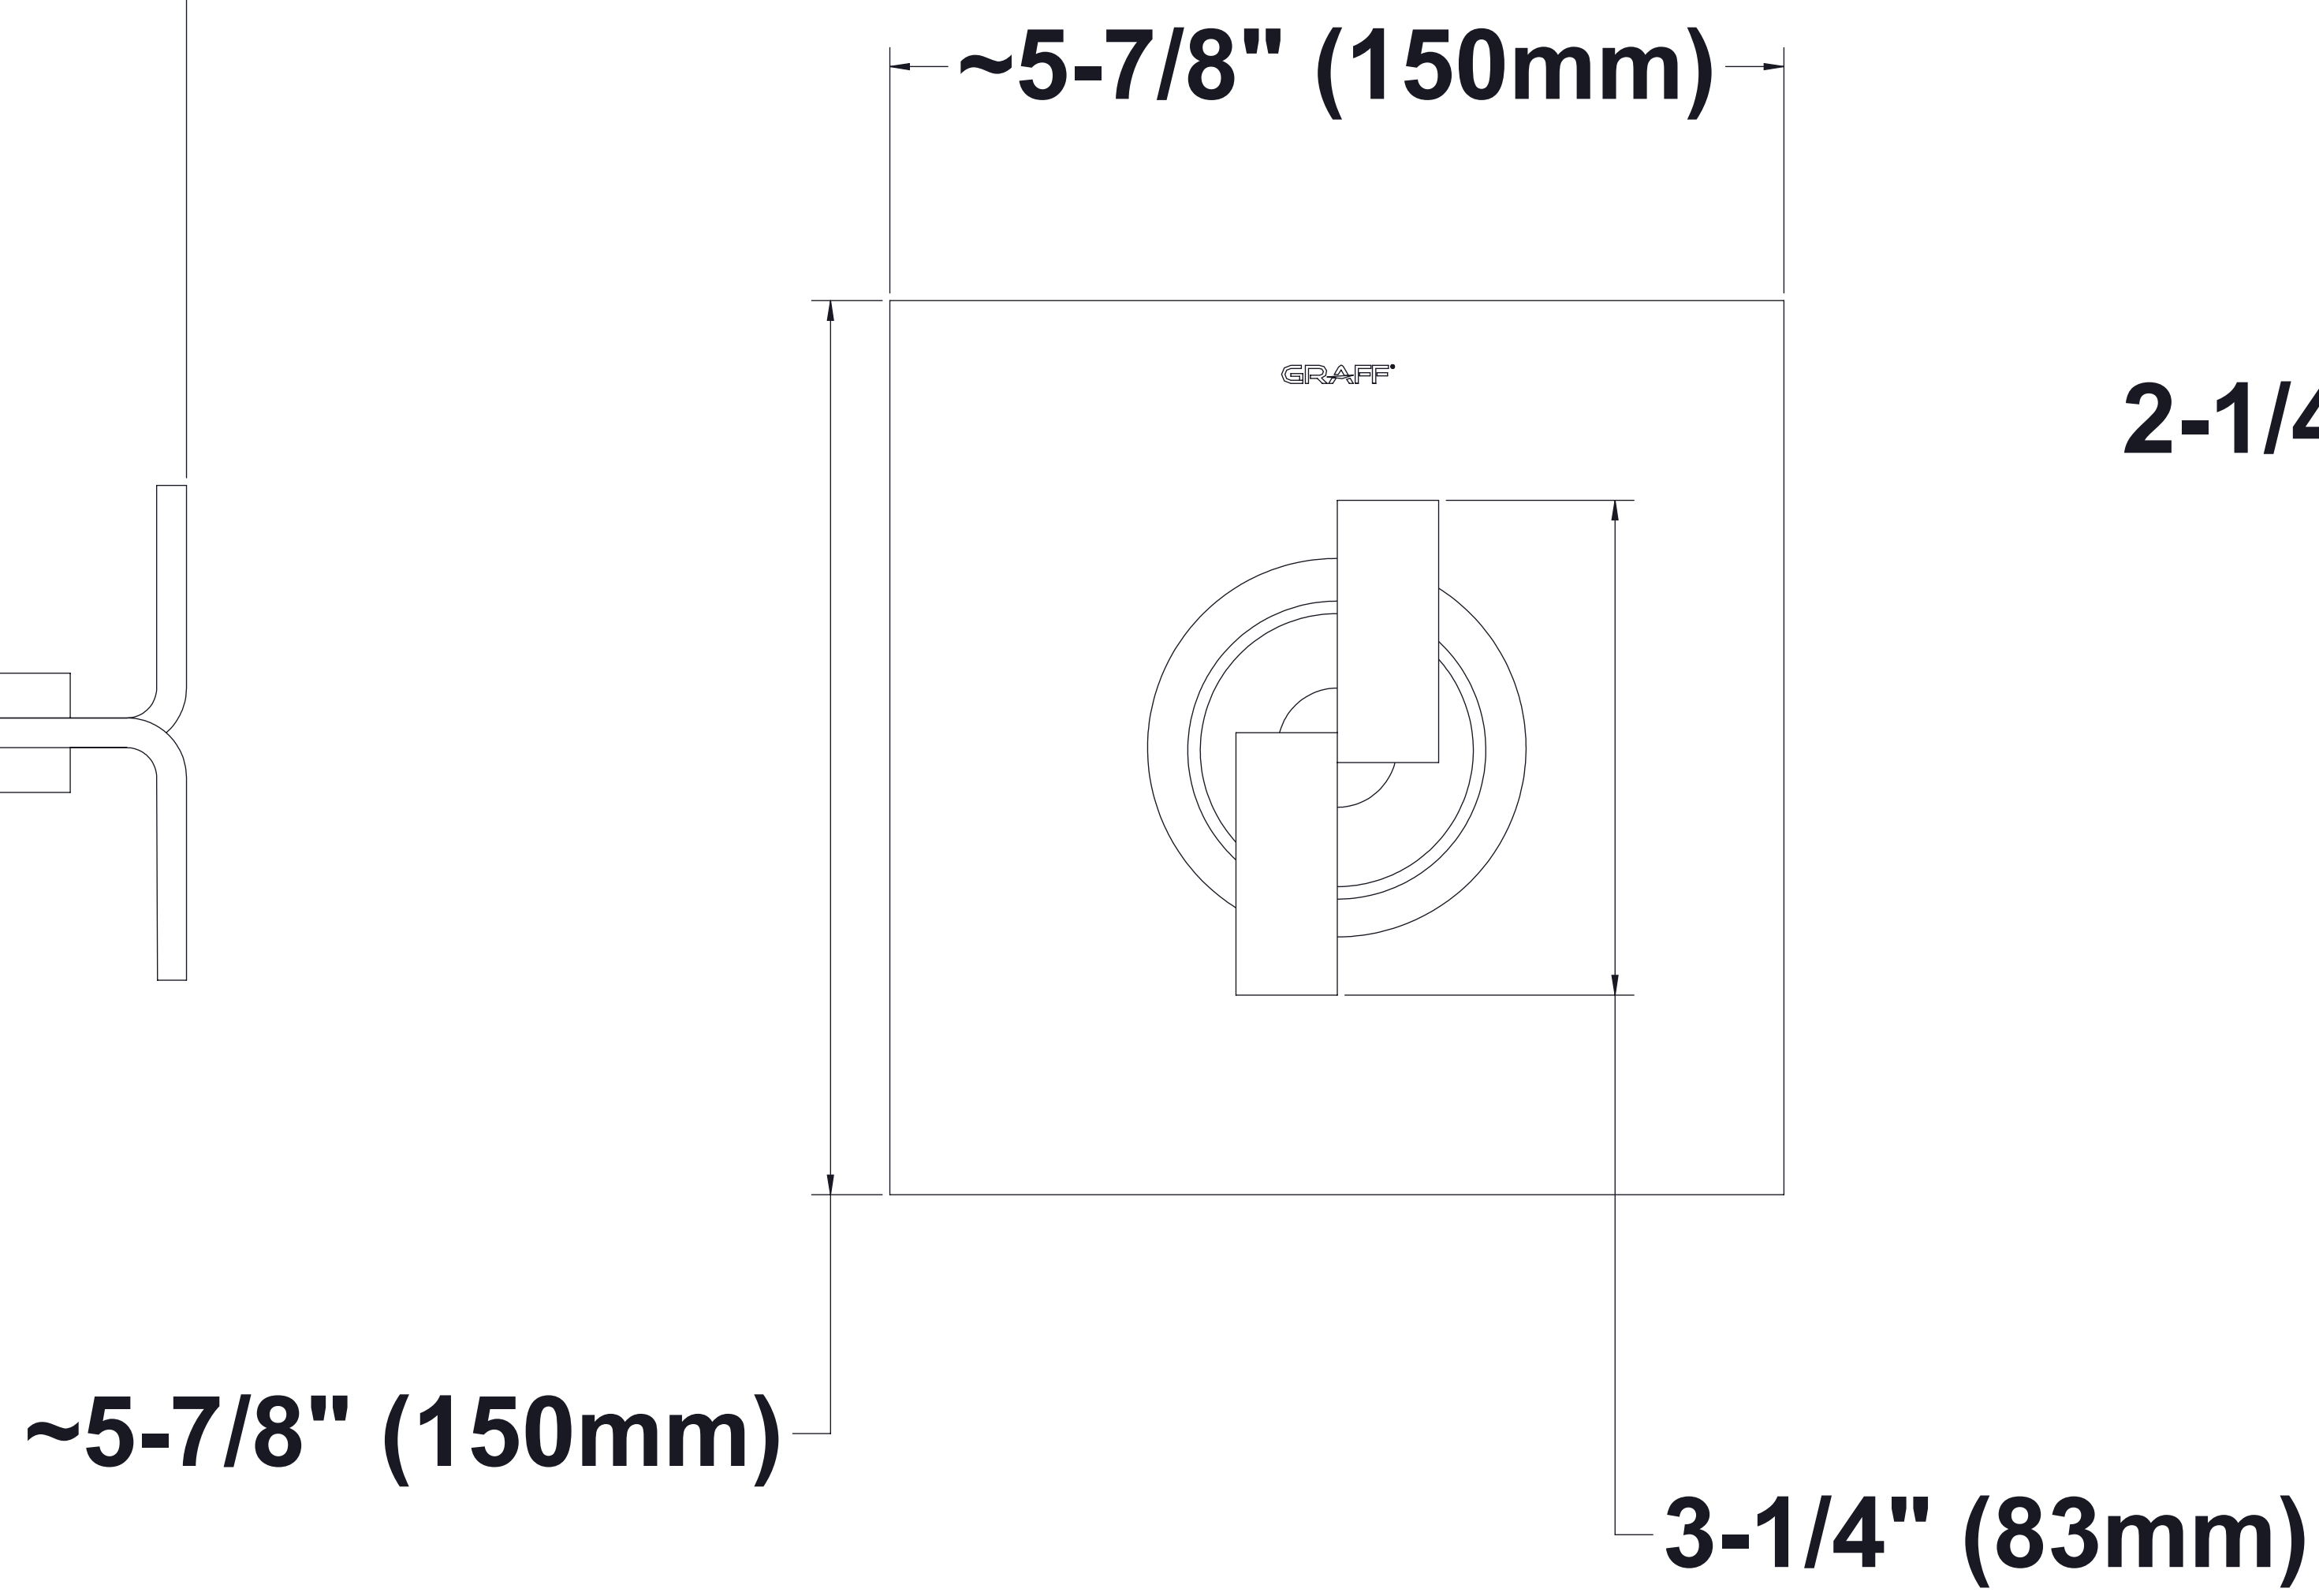

SHOWER
Contemporary Pressure Balancing
Shower Set (Rough & Trim)
G-7245-C9S

GRAFF®

Information

- Includes Trim Plate, Handle, Rough Valve
- Wall-Mounted Slide Bar Set with Handshower and 59" Hose
- Flow Rates: handshower ≤ 1.5 max gpm
- 1/2" Rough Valve Flow Rate ~ 7.5 gpm @60 psi
- CALGreen

G-7245-C9S

SHOWER
Concealed Pressure Balancing
Valve Rough
G-7005

GRAFF®

Information

- Anti-scald protection
- 1/2" universal inlets/outlets with male threads
- Built-in service stops
- For use with shower only configuration
- Supplied with protective plastic guard

* Special order finish- call for availability

SHOWER
Contemporary Square Wall-
Mounted Slide Bar
G-8631

GRAFF®

Information

- 27 11/16" tall wall-mounted slide bar
- Adjustable bracket fits all hoses with conical nut