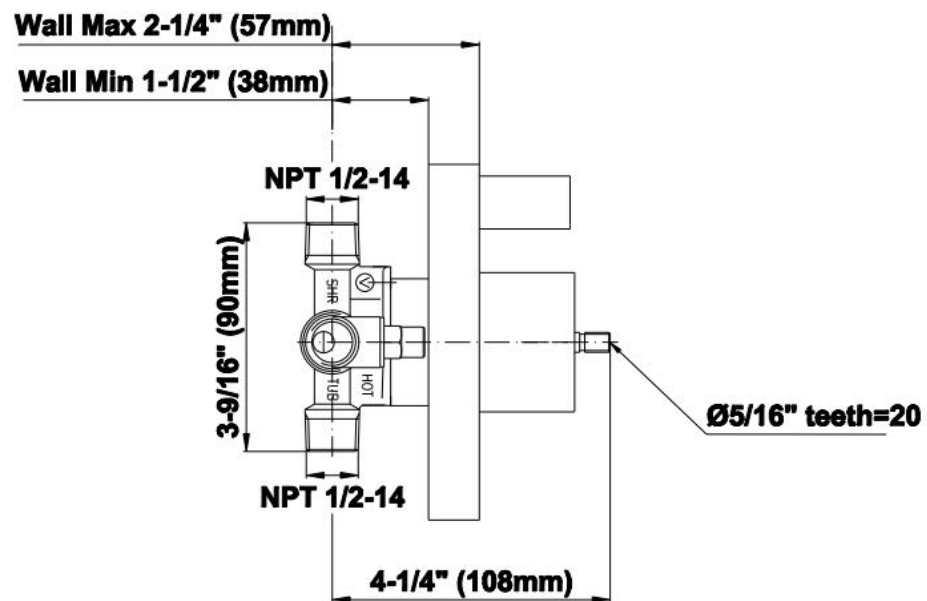

Pressure Balance Rough G-7005

The measurements shown are for reference only. Products and specifications shown are subject to change without notice. Revised 7/2017.

www.graff-faucets.com | phone: 800-954-4723