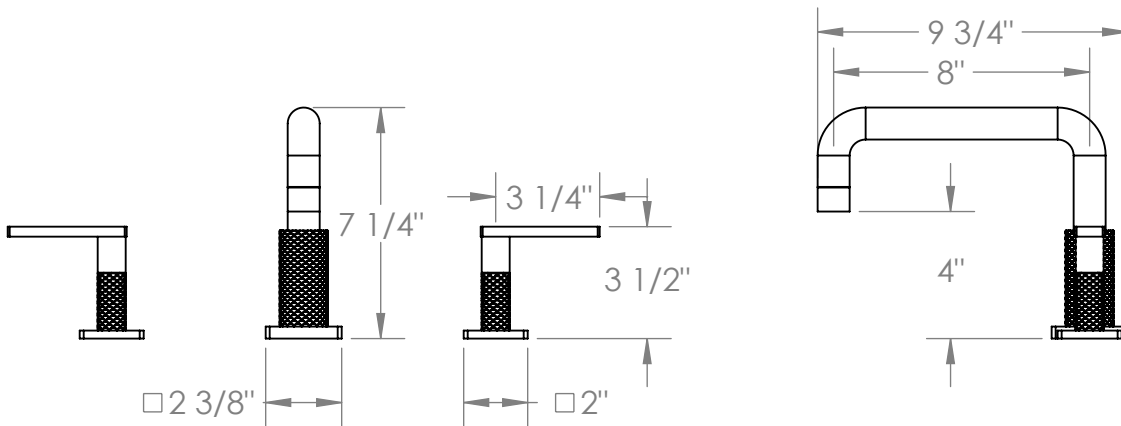

71-8-LLO6

Deck Mounted 3 Hole Bath Set

Note: Some building codes require remote pressure balance valves for anti-scald

Meets the applicable requirements of ASME A112.18.1-2005/CSA B125.1-05, entitled "Plumbing Supply Fittings"