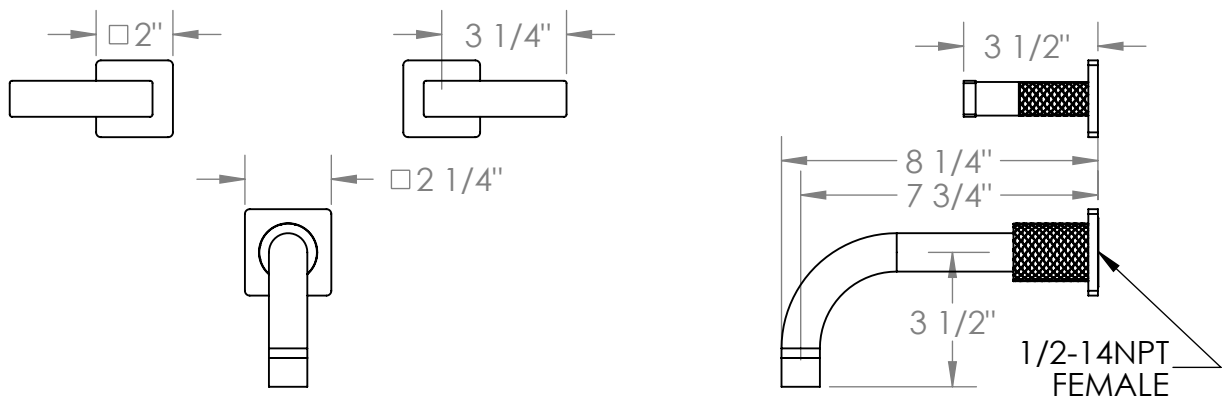

71-5-LLO6

Wall Mounted 3 Hole Bath Set

For use with SS-506 or SS-THV2.2-26C concealed rough

Note: Some building codes require remote pressure balance valves for anti-scald

Meets the applicable requirements of ASME A112.18.1-2005/CSA B125.1-05, entitled "Plumbing Supply Fittings"