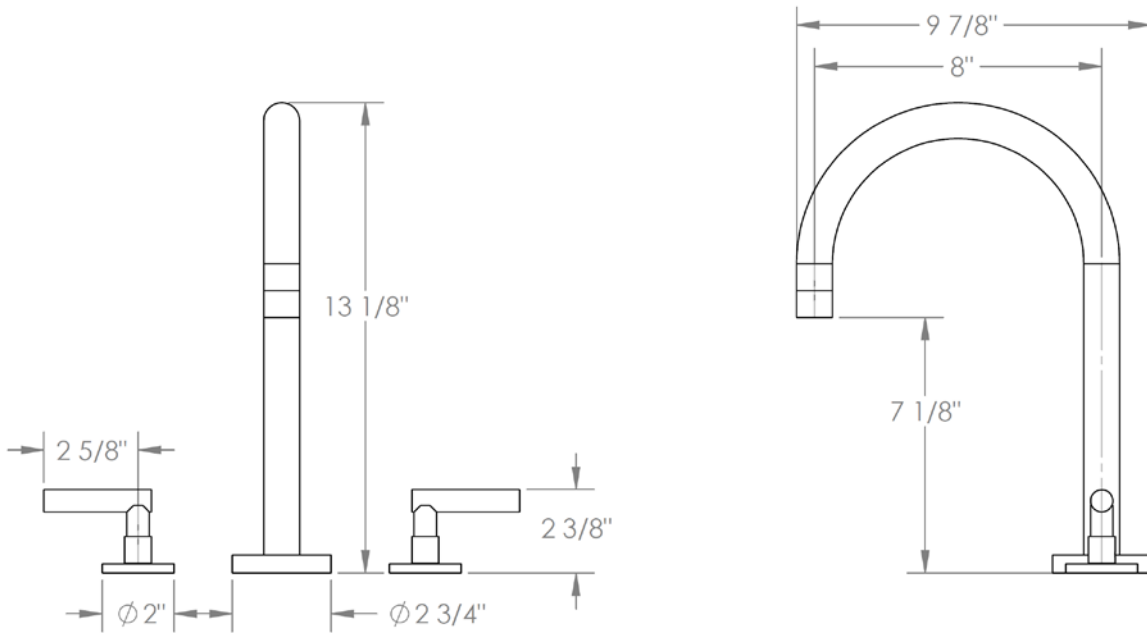

23-8-L8
Deck Mounted Bath Set

Meets the applicable requirements of ASME A112.18.1-2005/CSA B125.1-05, entitled "Plumbing Supply Fittings"