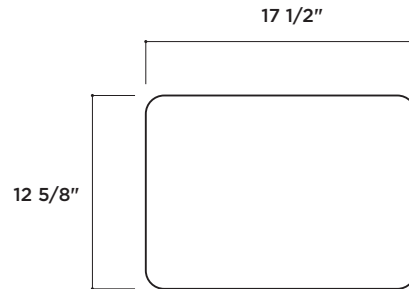

**Wood Cutting Board
LCB1813**

FEATURES

Available finishes:

-  **LCB1813A** Ash
-  **LCB1813N** Walnut

Sized to fit securely on Latoscana LDL3619 sink ledge
 Made of 3/4" thick solid wood, edge grain construction
 Treated for moisture protection
 Safe for all food preparation
 1 year warranty. See complete warranty for details

DIMENSIONS

length	width	height
17 1/2"	12 5/8"	1 3/8"