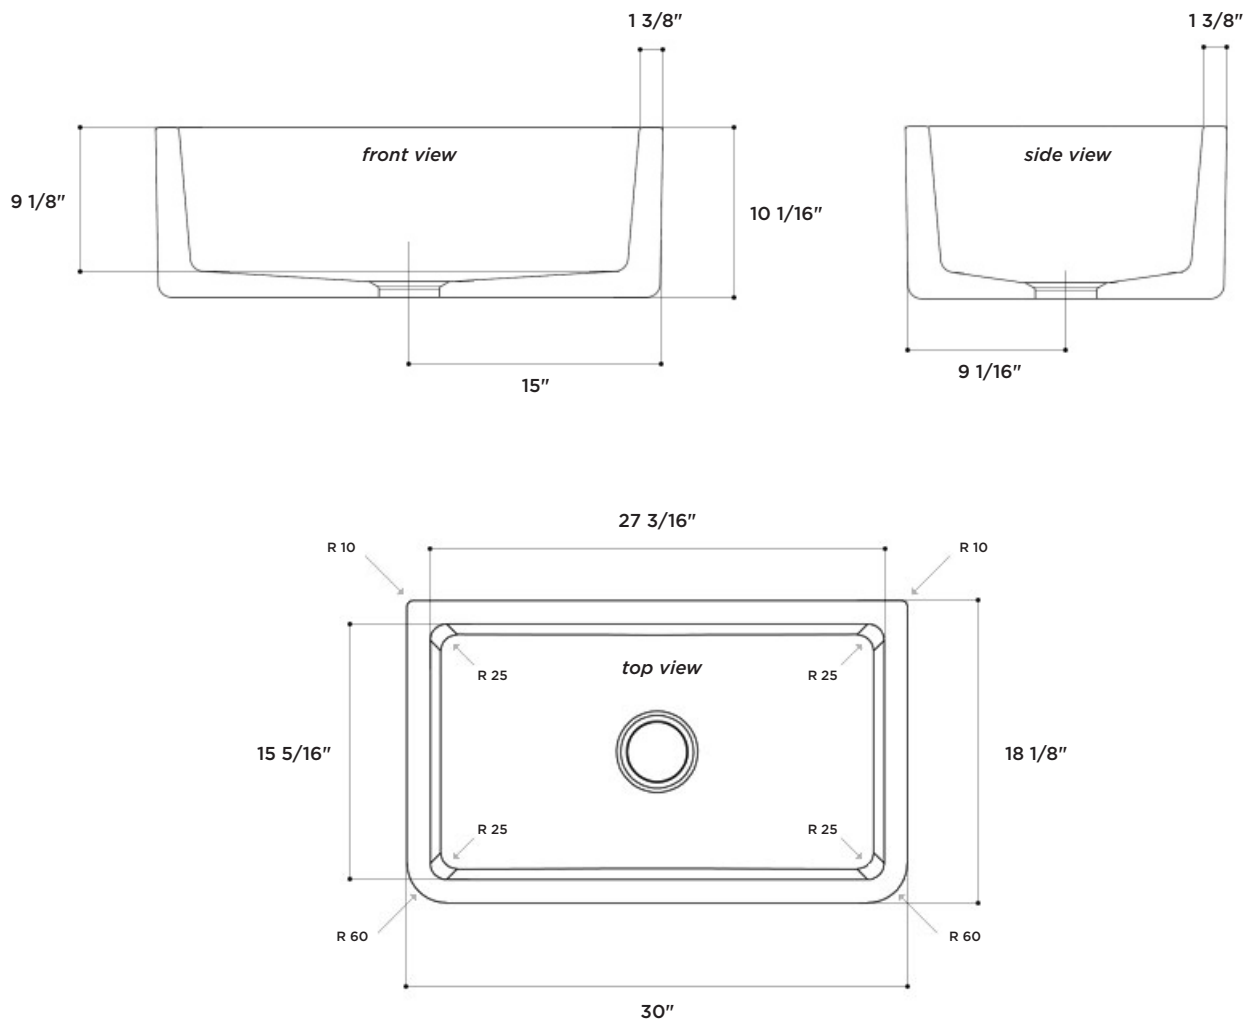

LATOSCANA
by Pairei

MADE IN ITALY

Reversible Fireclay Farmhouse Sink LFS3018

PLEASE NOTE

Due to the nature of fireclay products, the given dimensions may vary. We recommend that the cabinet maker wait until the sink is on hand before making any cabinetry or counter tops. While Latoscana endeavors to provide accurate information, all dimensions are nominal, cannot be guaranteed, and are subject to change.