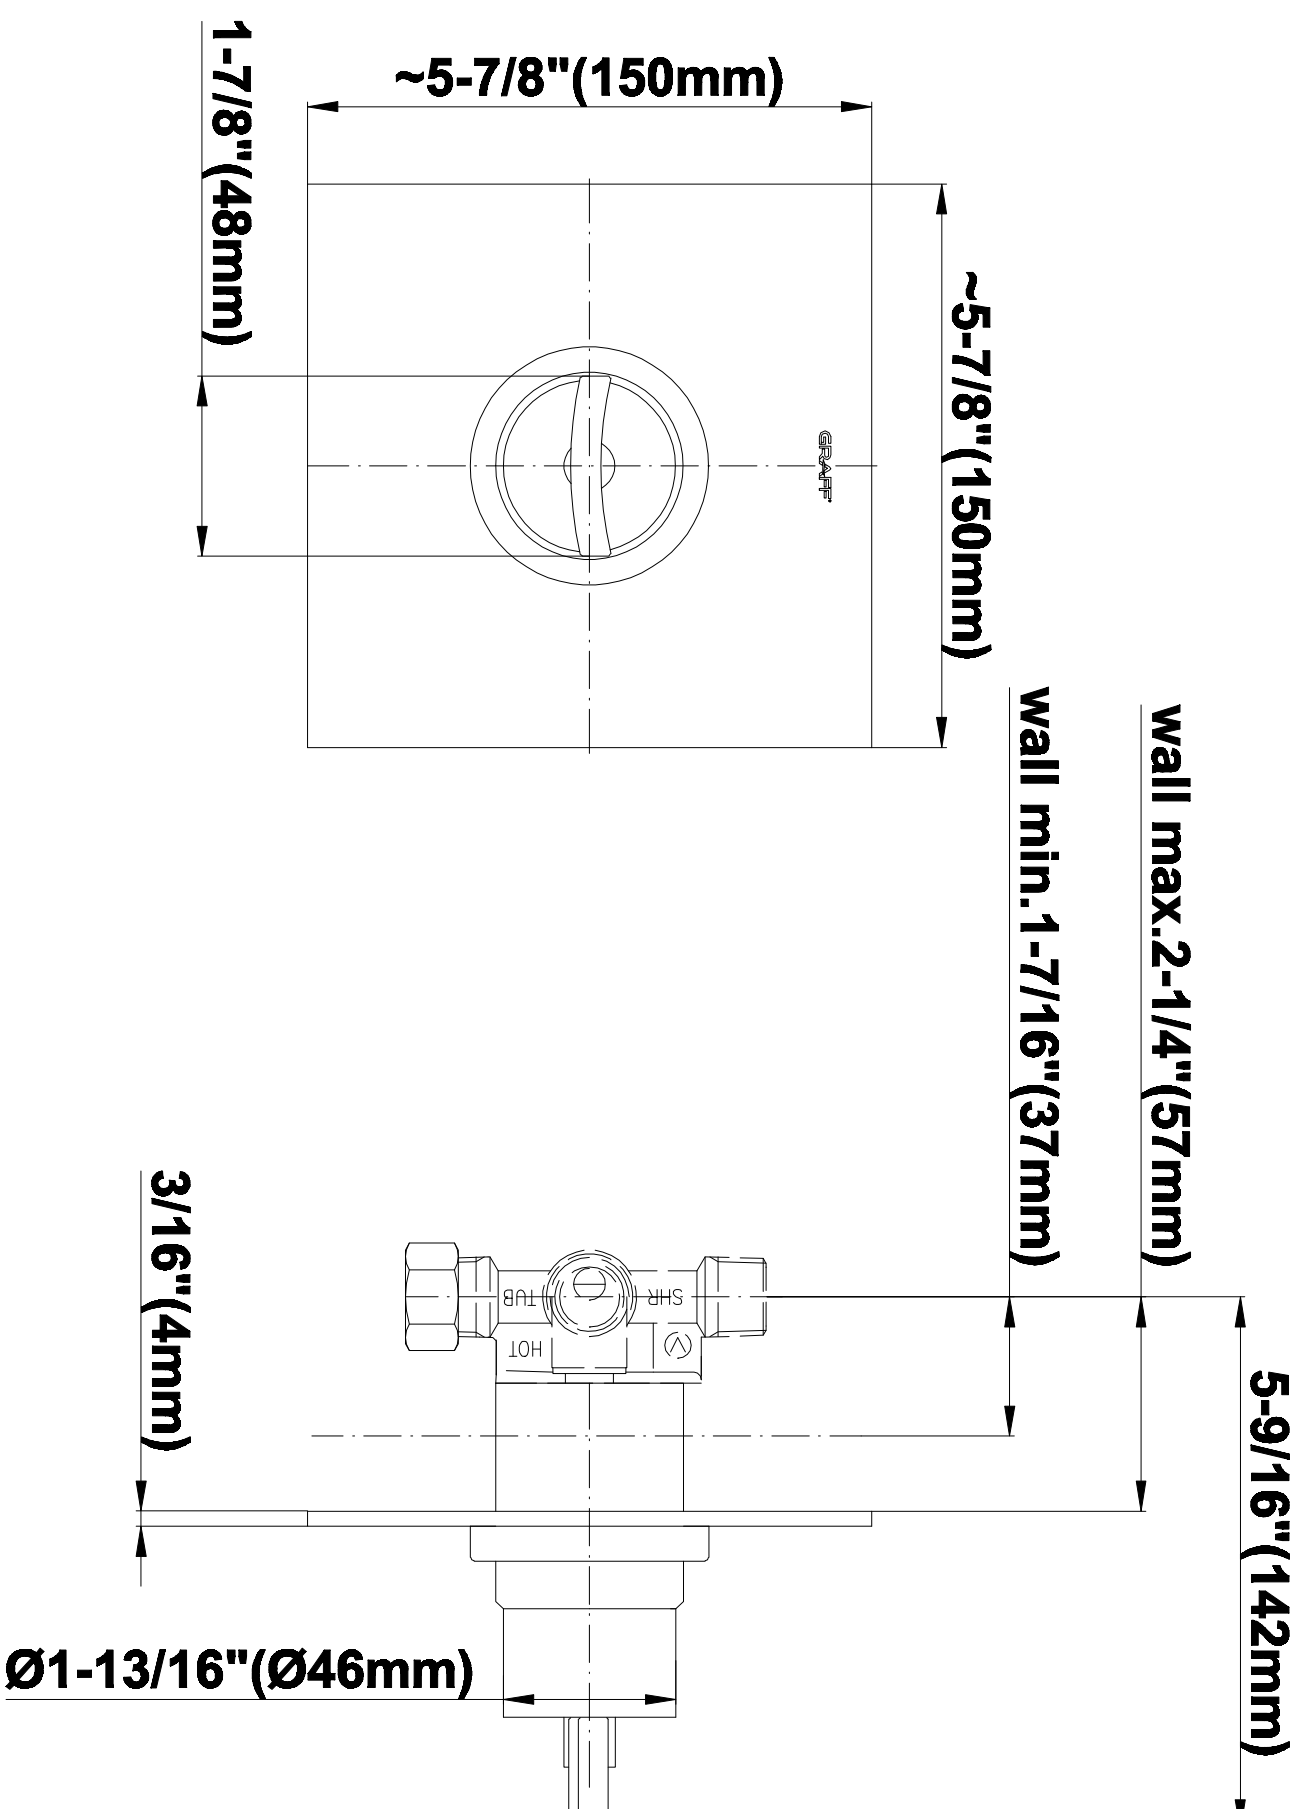

SHOWER
Contemporary Pressure Balancing
Shower Set (Rough & Trim)
G-7246-C14S

GRAFF®

Information

- 1/2" Pressure Balancing Valve
- Includes Multi-function Handshower w/24" wall-mounted slide bar and 59" hose
- Flow Rates: handshower ≤ 1.5 max gpm
- Optional extension kit
- CALGreen

www.graff-faucets.com | phone: 800-954-4723

SHOWER
Sade/Targa/Luna SOLID Trim Plate
w/Handle
G-7040-C14S-T

GRAFF®

Information

- Single metal lever handle
- Decorative trim plate
- Use with G-7005 pressure balancing rough valve for shower-only configurations
- To complete package, you must order rough valve

Finishes

Polished
Chrome

Steelnox®
(Satin Nickel)

G-7040

SHOWER
59" Shower Hose
G-8605

GRAFF®

Information

- Brass spiral flexible hose with conical nut

* Special order finish- call for availability

SHOWER
Contemporary Square Wall-
Mounted Slide Bar
G-8631

GRAFF®

Information

- 27 11/16" tall wall-mounted slide bar
- Adjustable bracket fits all hoses with conical nut