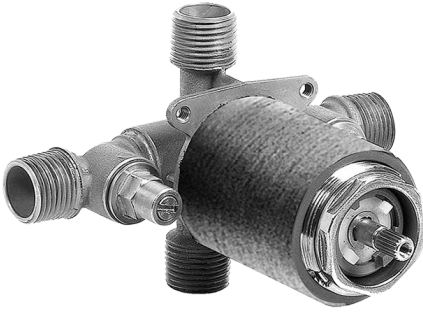

SHOWER
Contemporary Pressure Balancing
Shower Set (Rough & Trim)
G-7246-C14S

GRAFF®

Information

- 1/2" Pressure Balancing Valve
- Includes Multi-function Handshower w/24" wall-mounted slide bar and 59" hose
- Flow Rates: handshower ≤ 1.5 max gpm
- Optional extension kit
- CALGreen

G-7246-C14S

SHOWER
Concealed Pressure Balancing
Valve Rough
G-7005

GRAFF®

Information

- Anti-scald protection
- 1/2" universal inlets/outlets with male threads
- Built-in service stops
- For use with shower only configuration
- Supplied with protective plastic guard

Finishes

Polished
Chrome

Steelnox®
(Satin Nickel)

G-7005

Concealed Pressure Balancing Valve Rough

Product Features

- Anti-scald protection
- 1/2" universal inlets/outlets with male threads
- Built-in service stops
- For use with shower only configuration
- Supplied with protective plastic guard

www.graff-faucets.com | phone: 800-954-4723

SHOWER
Sade/Targa/Luna SOLID Trim Plate
w/Handle
G-7040-C14S-T

GRAFF®

Information

- Single metal lever handle
- Decorative trim plate
- Use with G-7005 pressure balancing rough valve for shower-only configurations
- To complete package, you must order rough valve