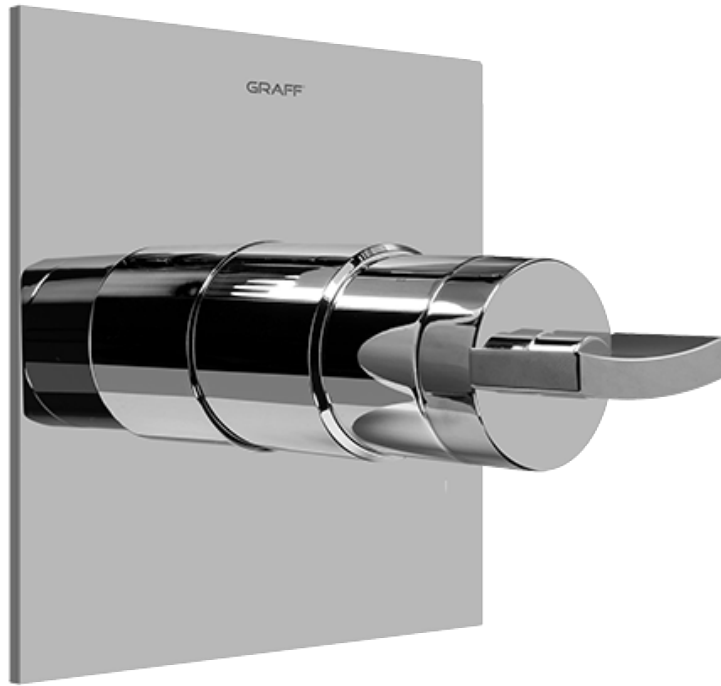

SHOWER
Contemporary Pressure Balancing
Shower Set (Rough & Trim)
G-7246-C14S

GRAFF®

Information

- 1/2" Pressure Balancing Valve
- Includes Multi-function Handshower w/24" wall-mounted slide bar and 59" hose
- Flow Rates: handshower ≤ 1.5 max gpm
- Optional extension kit
- CALGreen

G-7246-C14S

SHOWER
Concealed Pressure Balancing
Valve Rough
G-7005

GRAFF®

Information

- Anti-scald protection
- 1/2" universal inlets/outlets with male threads
- Built-in service stops
- For use with shower only configuration
- Supplied with protective plastic guard

Finishes

Polished
Chrome

Steelnox®
(Satin Nickel)

G-7005

Concealed Pressure Balancing Valve Rough

Product Features

- Anti-scald protection
- 1/2" universal inlets/outlets with male threads
- Built-in service stops
- For use with shower only configuration
- Supplied with protective plastic guard

www.graff-faucets.com | phone: 800-954-4723

SHOWER
Sade/Targa/Luna SOLID Trim Plate
w/Handle
G-7040-C14S-T

GRAFF®

Information

- Single metal lever handle
- Decorative trim plate
- Use with G-7005 pressure balancing rough valve for shower-only configurations
- To complete package, you must order rough valve