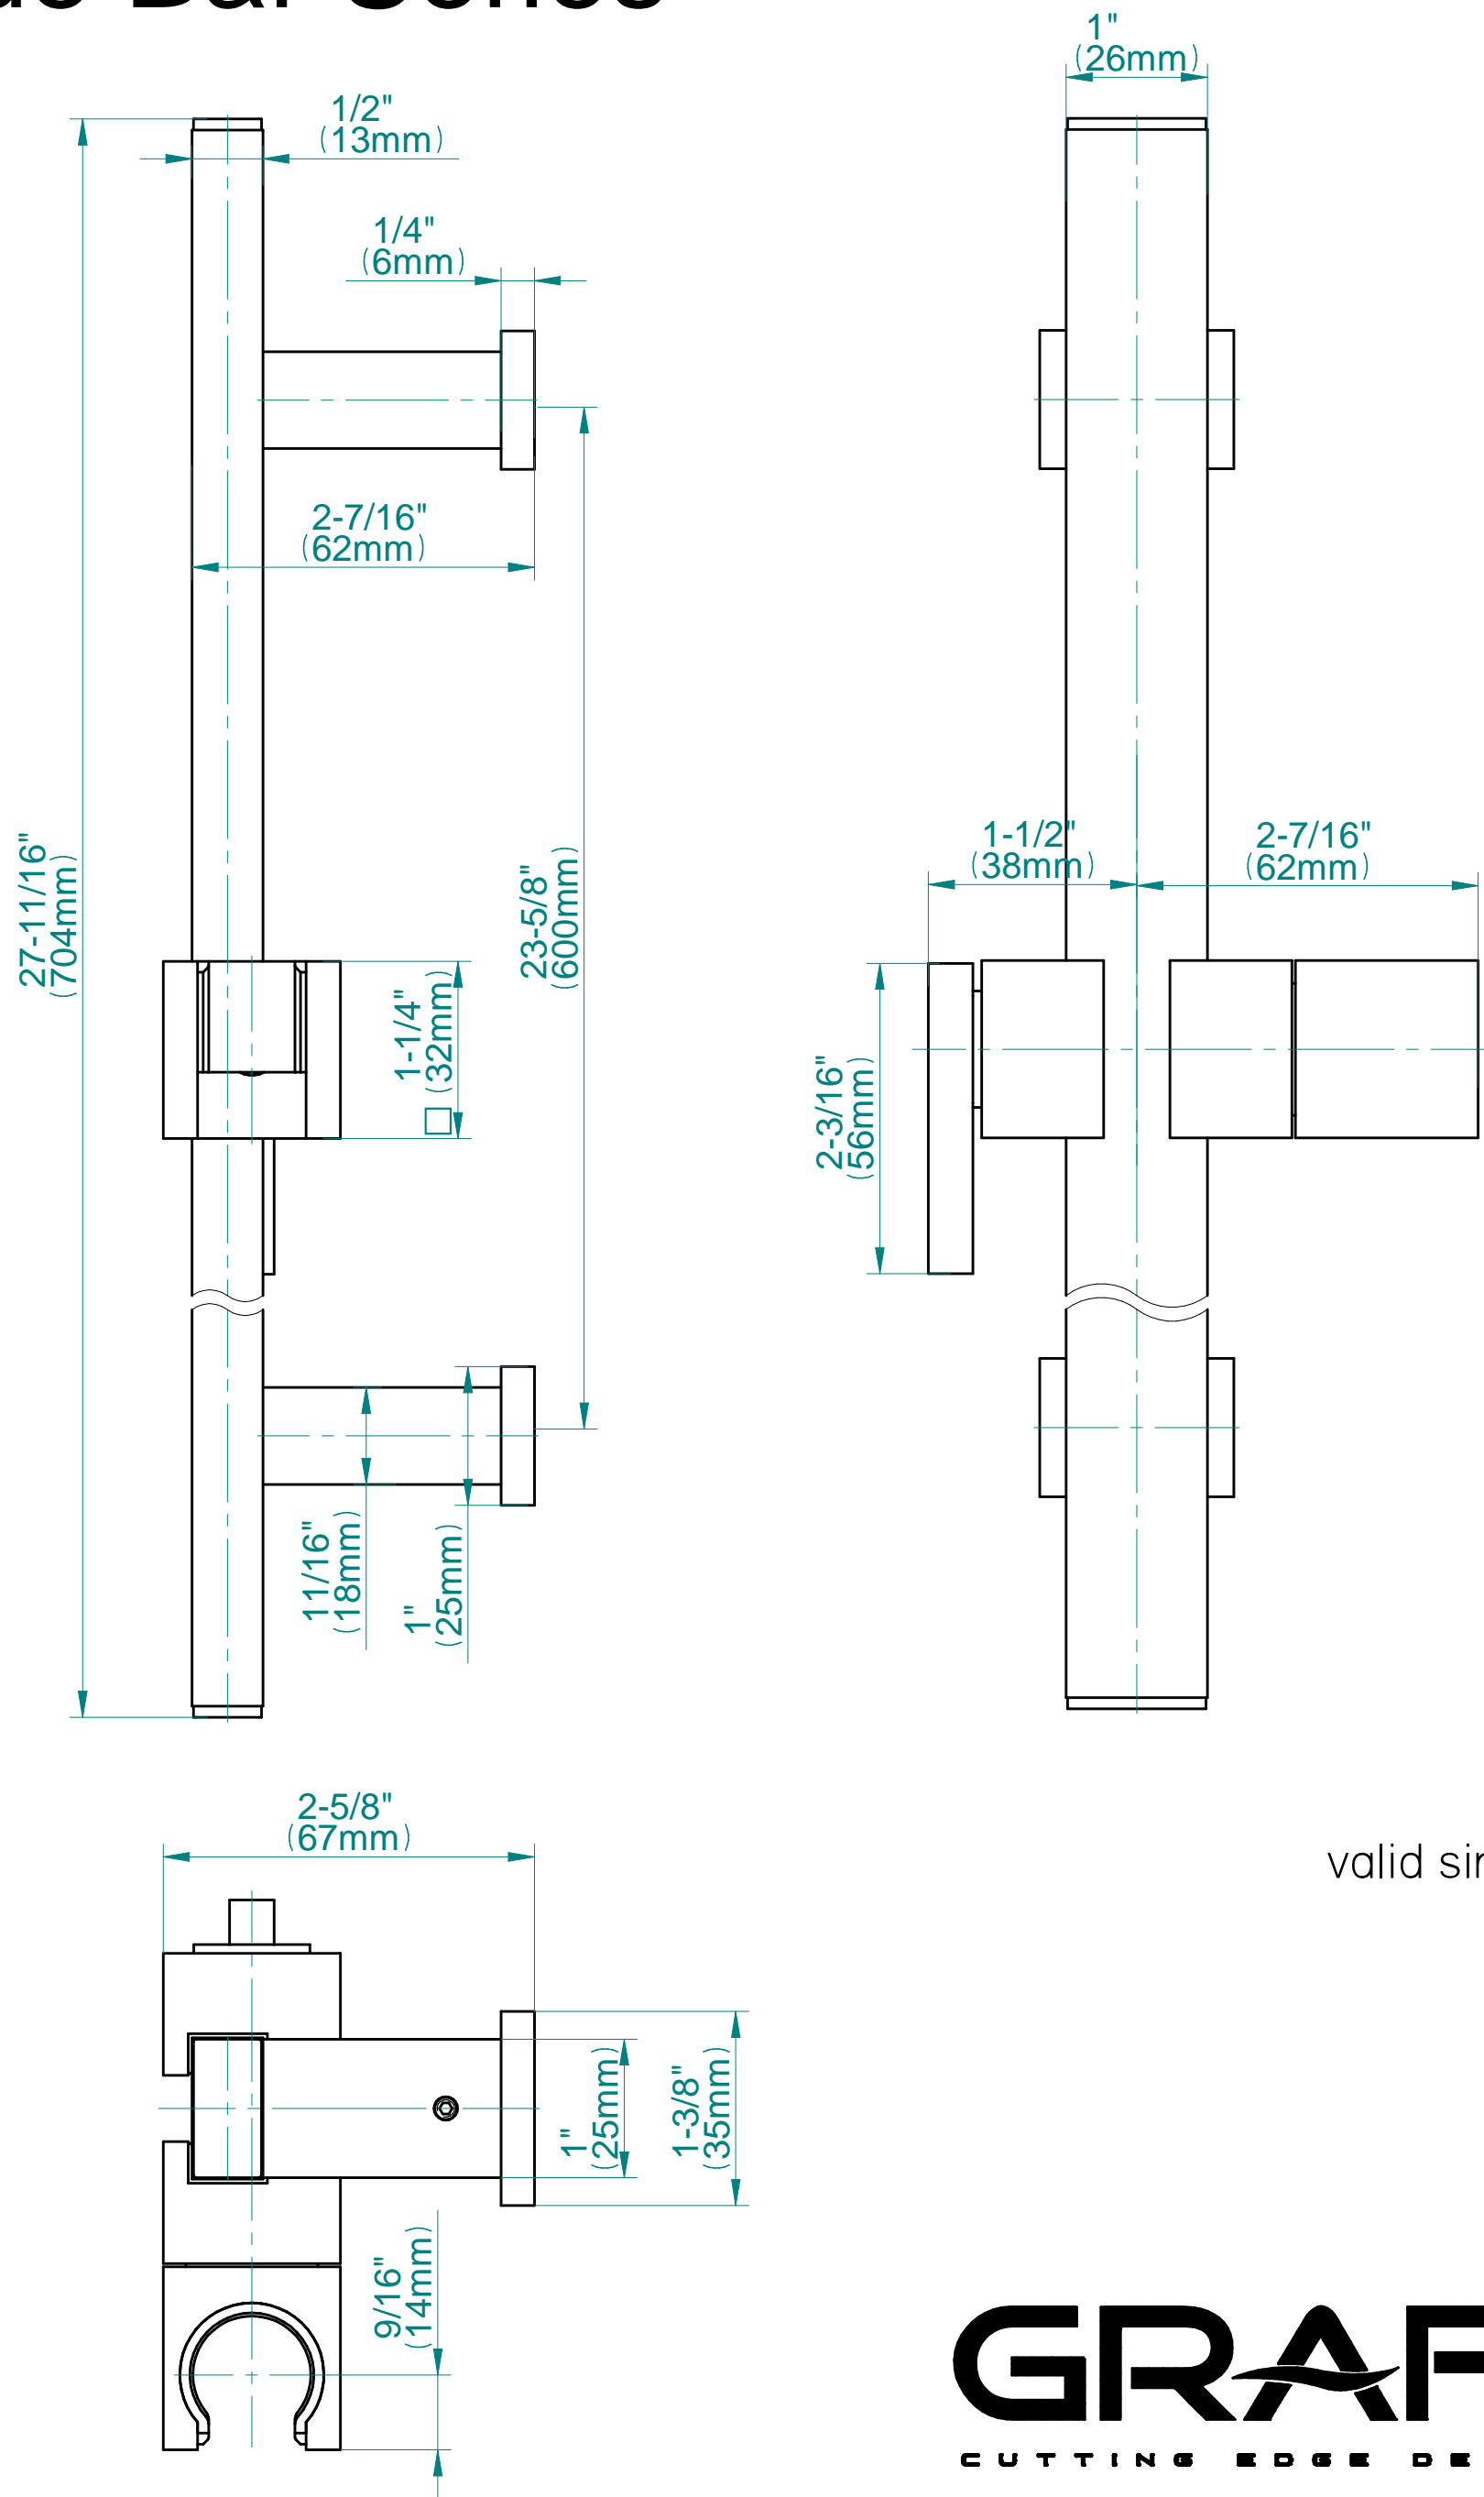

SHOWER
Contemporary Pressure Balancing
Shower Set (Rough & Trim)
G-7246-C14S

GRAFF®

Information

- 1/2" Pressure Balancing Valve
- Includes Multi-function Handshower w/24" wall-mounted slide bar and 59" hose
- Flow Rates: handshower ≤ 1.5 max gpm
- Optional extension kit
- CALGreen

* Special order finish- call for availability

SHOWER
Contemporary Square Wall-
Mounted Slide Bar
G-8631

GRAFF®

Information

- 27 11/16" tall wall-mounted slide bar
- Adjustable bracket fits all hoses with conical nut

Finishes

Polished
Chrome

Steelnox®
(Satin Nickel)

G-8631

Slide Bar Series

valid since 2014

SHOWER
Contemporary Square Wall Supply
Elbow
G-8633

GRAFF®

Information

- 1/2" NPT female thread inlet

Finishes

Polished
Chrome

Steelnox®
(Satin Nickel)

G-8633

Contemporary Square Wall Supply Elbow

Product Features