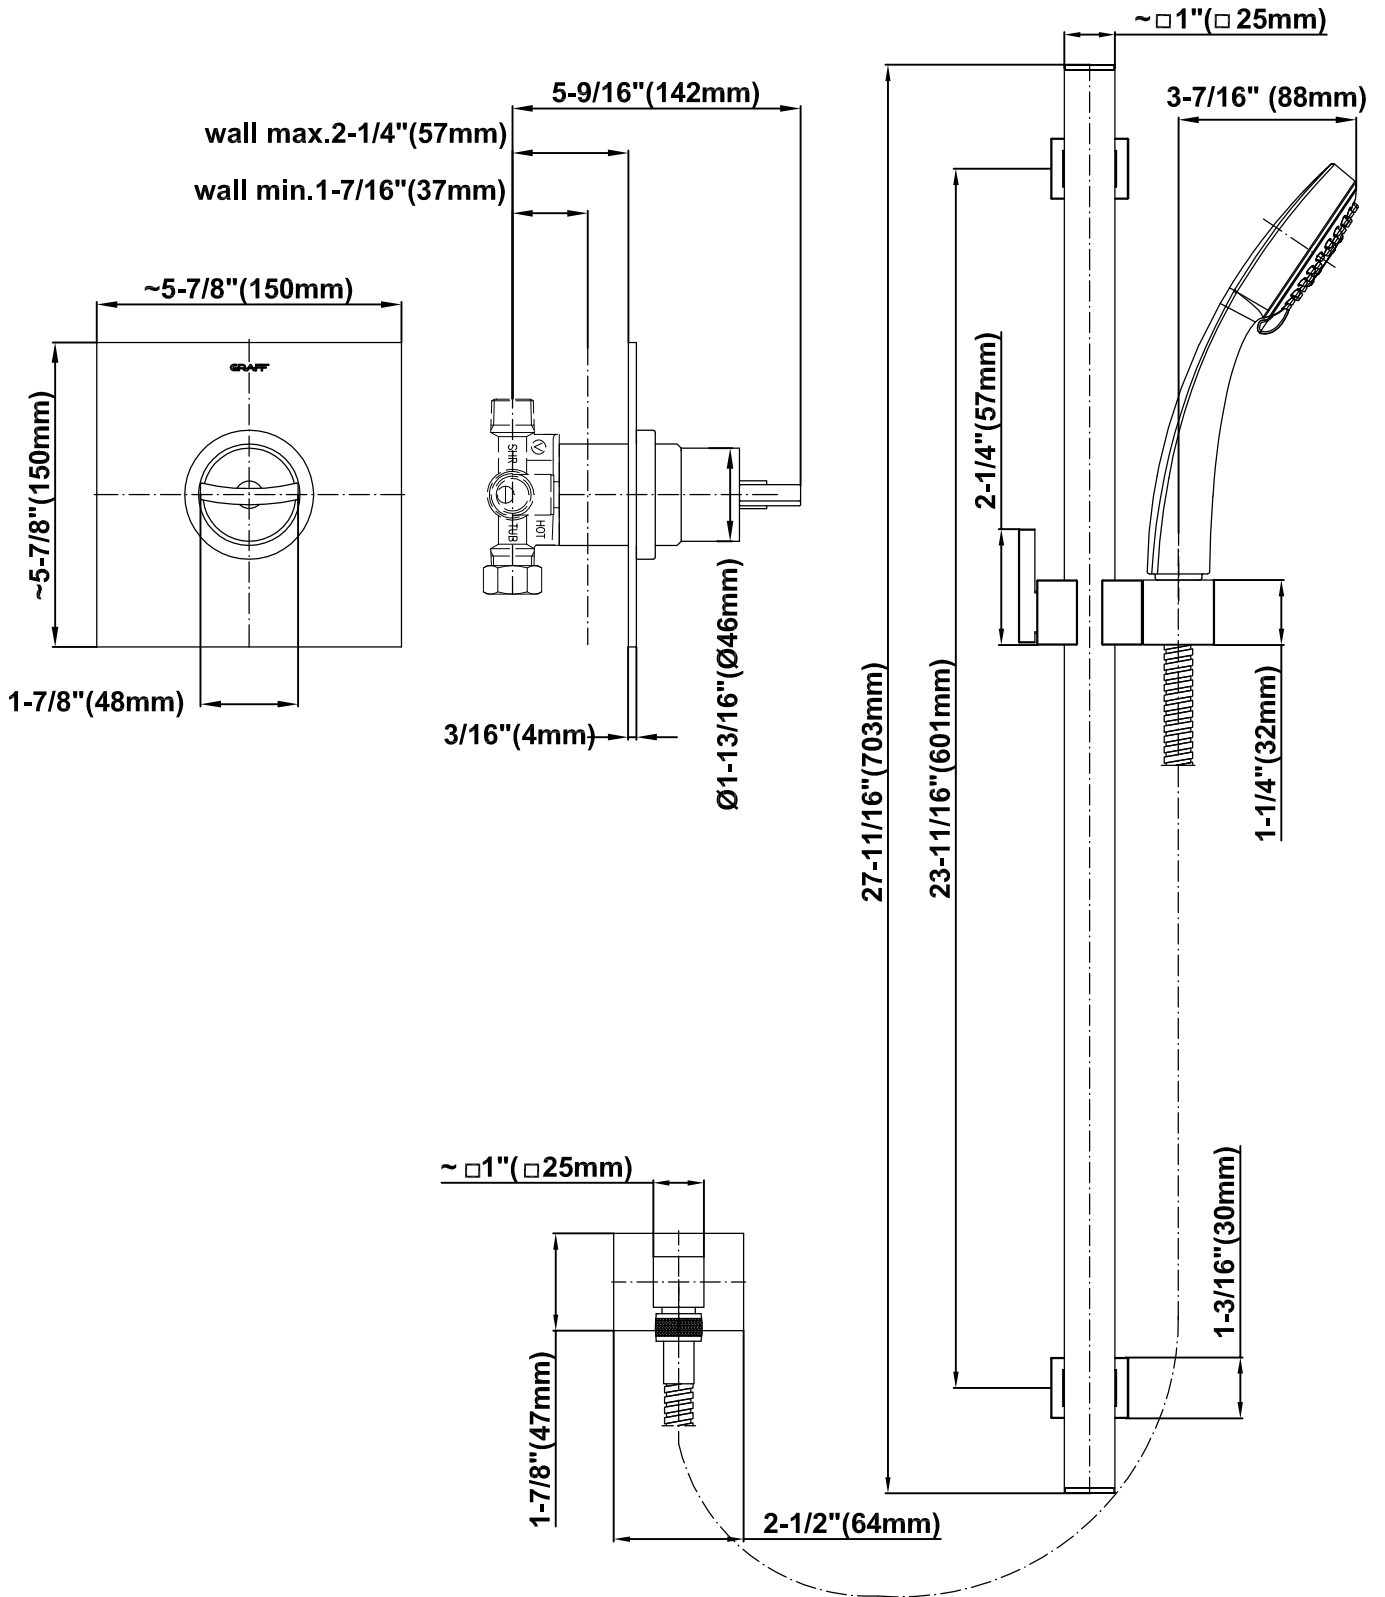

SHOWER
Contemporary Pressure Balancing
Shower Set (Rough & Trim)
G-7246-C14S

GRAFF®

Information

- 1/2" Pressure Balancing Valve
- Includes Multi-function Handshower w/24" wall-mounted slide bar and 59" hose
- Flow Rates: handshower ≤ 1.5 max gpm
- Optional extension kit
- CALGreen

G-7246-C14S

SHOWER
Concealed Pressure Balancing
Valve Rough
G-7005

GRAFF®

Information

- Anti-scald protection
- 1/2" universal inlets/outlets with male threads
- Built-in service stops
- For use with shower only configuration
- Supplied with protective plastic guard

Finishes

Polished
Chrome

Steelnox®
(Satin Nickel)

G-7005

Concealed Pressure Balancing Valve Rough

Product Features

- Anti-scald protection
- 1/2" universal inlets/outlets with male threads
- Built-in service stops
- For use with shower only configuration
- Supplied with protective plastic guard

www.graff-faucets.com | phone: 800-954-4723

SHOWER
Sade/Targa/Luna SOLID Trim Plate
w/Handle
G-7040-C14S-T

GRAFF®

Information

- Single metal lever handle
- Decorative trim plate
- Use with G-7005 pressure balancing rough valve for shower-only configurations
- To complete package, you must order rough valve