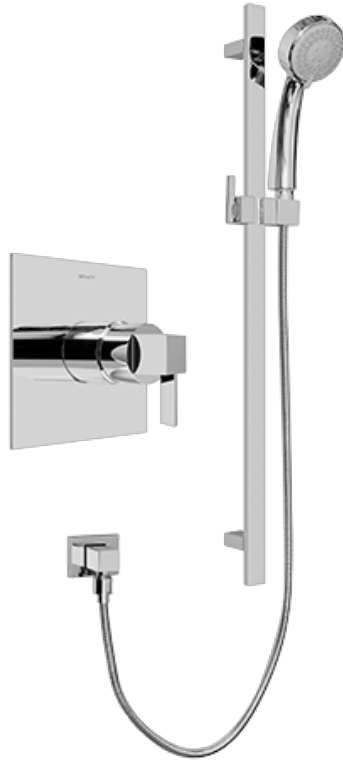

SHOWER
Contemporary Pressure Balancing
Shower Set (Rough & Trim)
G-7246-LM39S

GRAFF®

Information

- 1/2" Pressure Balancing Valve
- Includes Multi-function Handshower w/24" wall-mounted slide bar and 59" hose
- Flow Rates: handshower ≤ 1.5 max gpm
- Optional extension kit
- ADA
- CALGreen

G-7246-LM39S

SHOWER
Concealed Pressure Balancing
Valve Rough
G-7005

GRAFF[®]

Information

- Anti-scald protection
- 1/2" universal inlets/outlets with male threads
- Built-in service stops
- For use with shower only configuration
- Supplied with protective plastic guard

Finishes

Brushed
Nickel

Polished
Chrome

Steelnix[®]
(Satin Nickel)

G-7005

Concealed Pressure Balancing Valve Rough

Product Features

- Anti-scald protection
- 1/2" universal inlets/outlets with male threads
- Built-in service stops
- For use with shower only configuration
- Supplied with protective plastic guard

www.graff-faucets.com | phone: 800-954-4723

SHOWER
Qubic Tre SOLID Trim Plate
w/Handle
G-7040-LM39S-T

GRAFF®

Information

- Single metal lever handle
- Decorative trim plate
- Use with G-7005 pressure balancing rough valve for shower-only configurations
- To complete package, you must order rough valve
- ADA