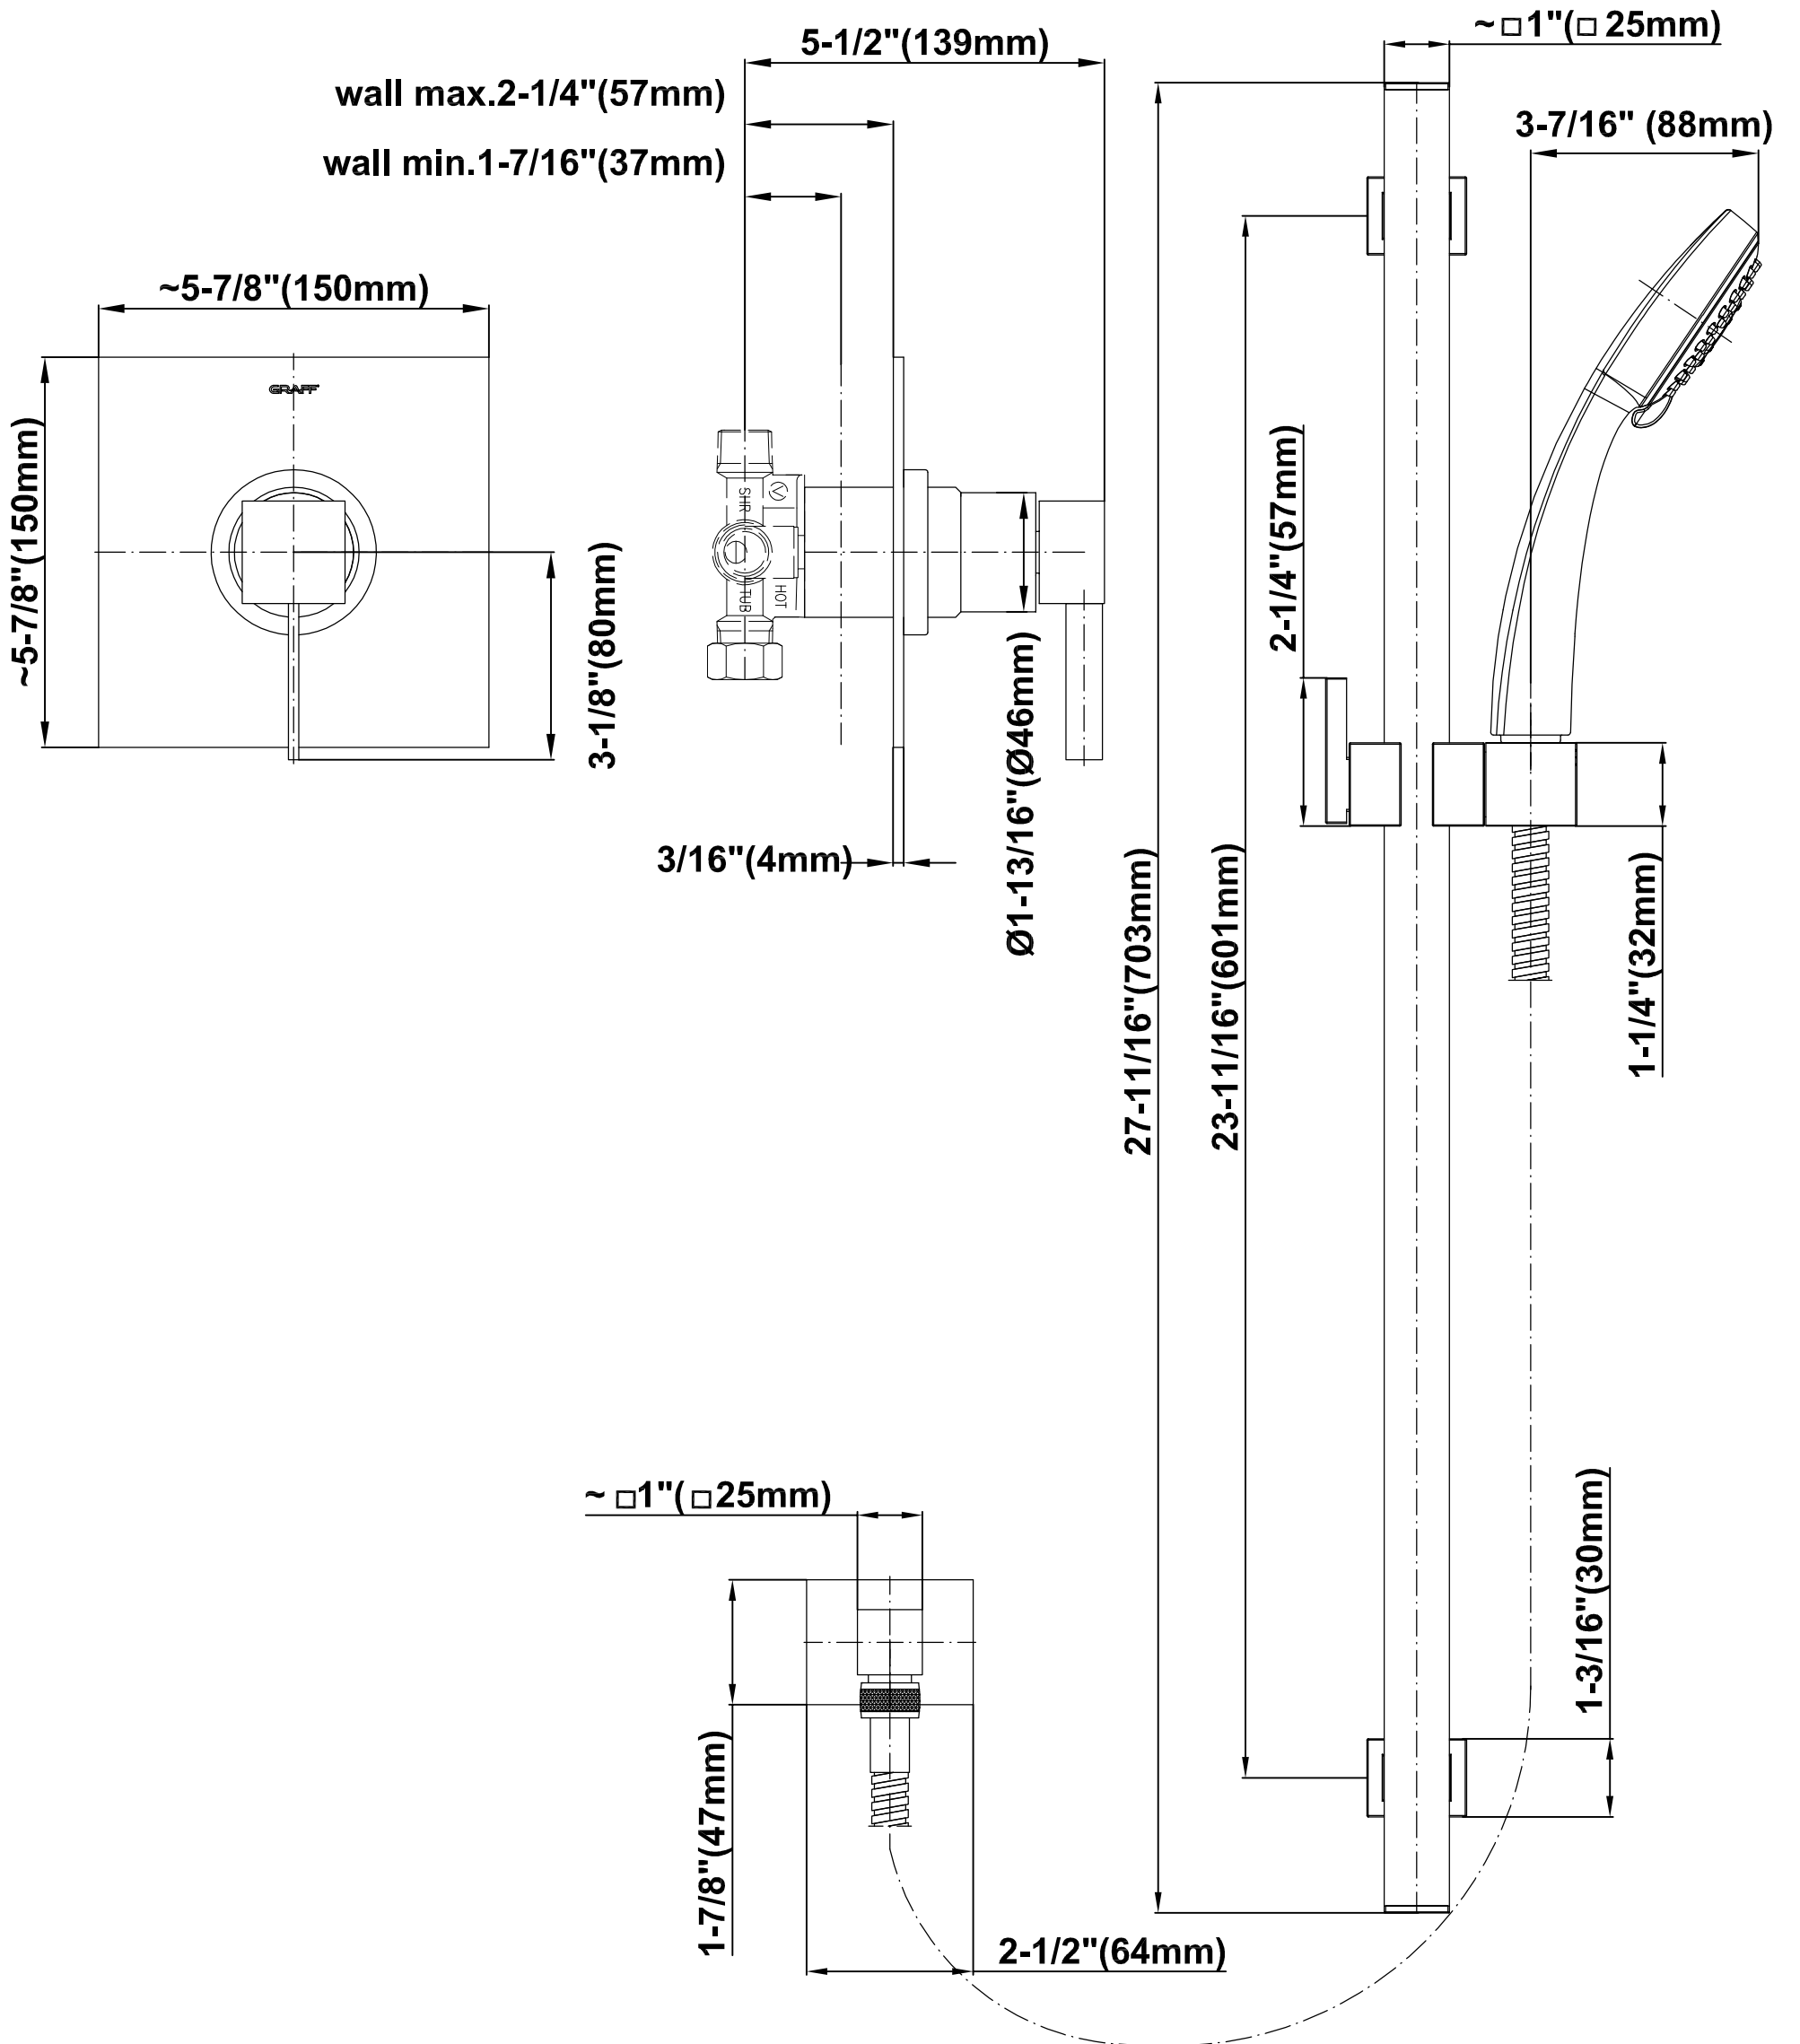

SHOWER
Contemporary Pressure Balancing
Shower Set (Rough & Trim)
G-7246-LM39S

GRAFF®

Information

- 1/2" Pressure Balancing Valve
- Includes Multi-function Handshower w/24" wall-mounted slide bar and 59" hose
- Flow Rates: handshower ≤ 1.5 max gpm
- Optional extension kit
- ADA
- CALGreen

G-7246-LM39S

SHOWER
Concealed Pressure Balancing
Valve Rough
G-7005

GRAFF[®]

Information

- Anti-scald protection
- 1/2" universal inlets/outlets with male threads
- Built-in service stops
- For use with shower only configuration
- Supplied with protective plastic guard

Finishes

Brushed
Nickel

Polished
Chrome

Steelnix[®]
(Satin Nickel)

G-7005

Concealed Pressure Balancing Valve Rough

Product Features

- Anti-scald protection
- 1/2" universal inlets/outlets with male threads
- Built-in service stops
- For use with shower only configuration
- Supplied with protective plastic guard

www.graff-faucets.com | phone: 800-954-4723

SHOWER
Qubic Tre SOLID Trim Plate
w/Handle
G-7040-LM39S-T

GRAFF®

Information

- Single metal lever handle
- Decorative trim plate
- Use with G-7005 pressure balancing rough valve for shower-only configurations
- To complete package, you must order rough valve
- ADA