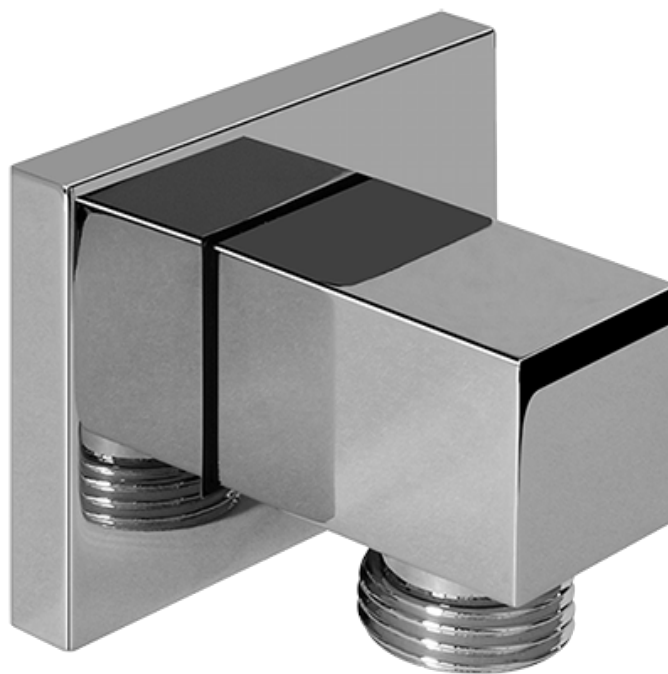

Finishes

Brushed
Nickel

Polished
Chrome

Steelnix[®]
(Satin Nickel)

G-7005

Concealed Pressure Balancing Valve Rough

Product Features

- Anti-scald protection
- 1/2" universal inlets/outlets with male threads
- Built-in service stops
- For use with shower only configuration
- Supplied with protective plastic guard

* Special order finish- call for availability

SHOWER
Contemporary Square Wall-
Mounted Slide Bar
G-8631

GRAFF®

Information

- 27 11/16" tall wall-mounted slide bar
- Adjustable bracket fits all hoses with conical nut

Finishes

Brushed
Nickel

Polished
Chrome

Steelnox®
(Satin Nickel)

G-8631

Slide Bar Series

valid since 2014

SHOWER
Contemporary Square Wall Supply
Elbow
G-8633

GRAFF®

Information

- 1/2" NPT female thread inlet

Finishes

Brushed
Nickel

Polished
Chrome

Steelnox®
(Satin Nickel)

G-8633