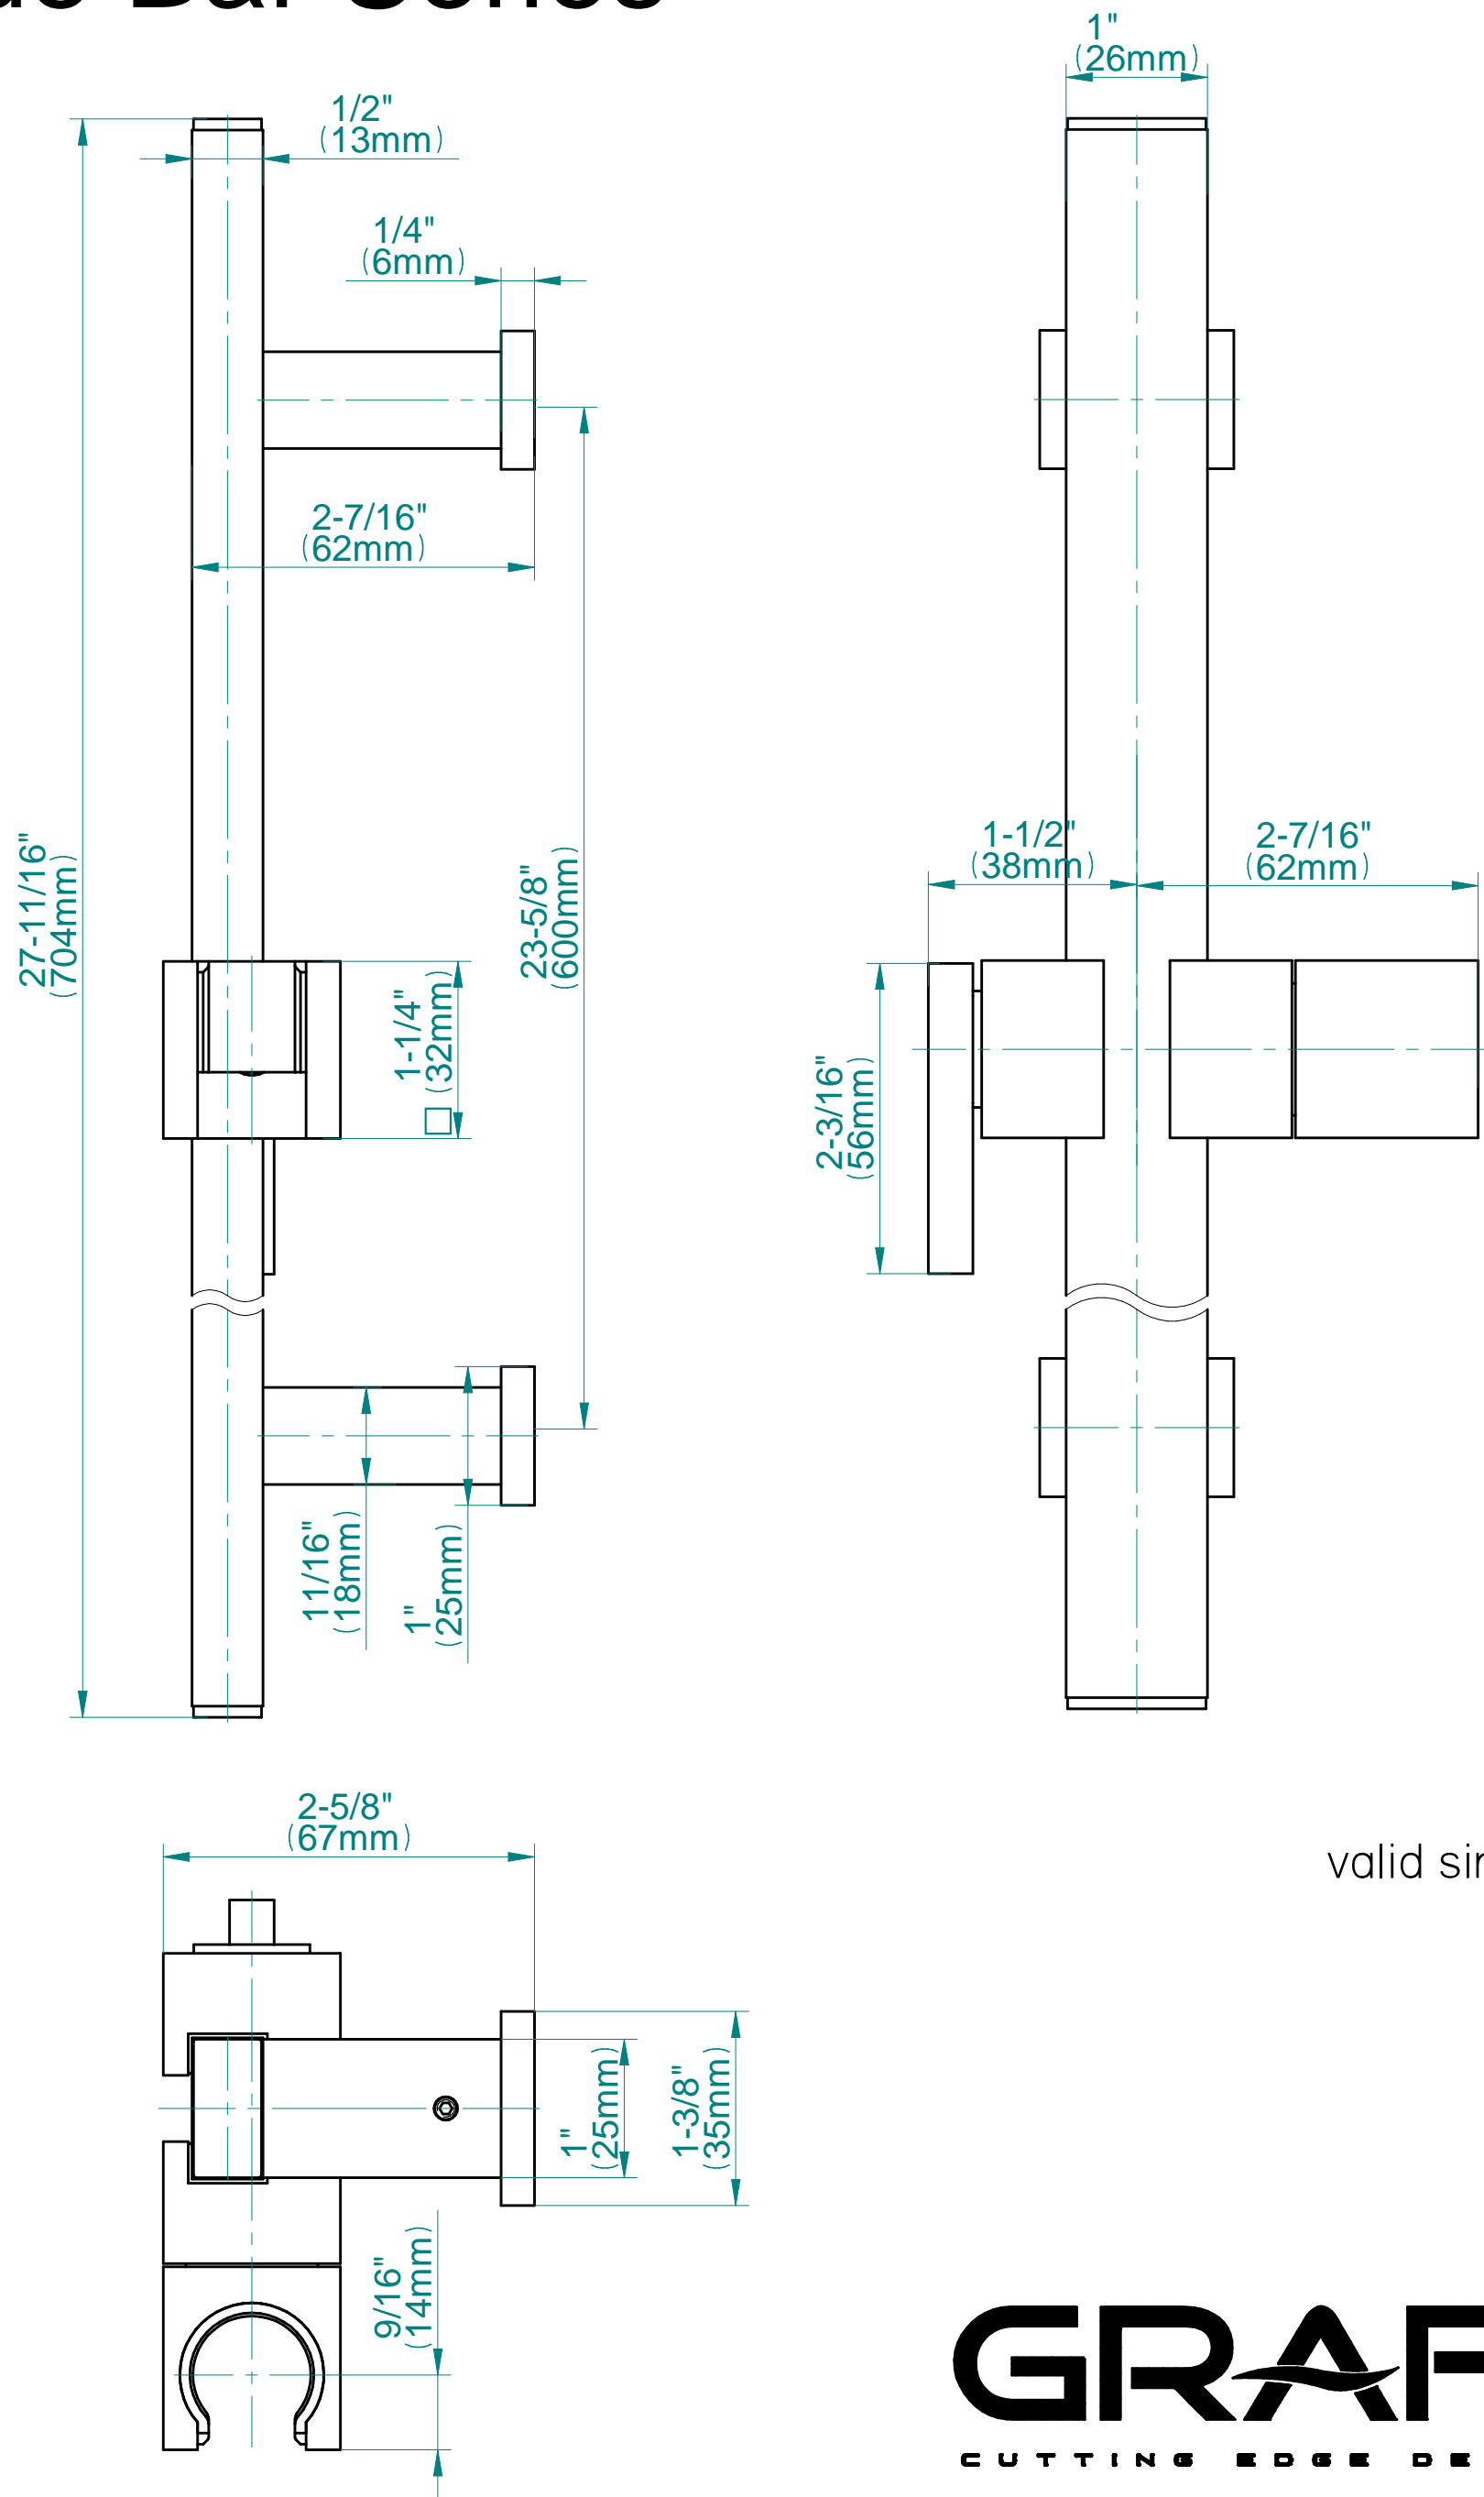

SHOWER
Contemporary Pressure Balancing
Shower Set (Rough & Trim)
G-7246-LM39S

GRAFF®

Information

- 1/2" Pressure Balancing Valve
- Includes Multi-function Handshower w/24" wall-mounted slide bar and 59" hose
- Flow Rates: handshower ≤ 1.5 max gpm
- Optional extension kit
- ADA
- CALGreen

www.graff-faucets.com | phone: 800-954-4723

SHOWER
Qubic Tre SOLID Trim Plate
w/Handle
G-7040-LM39S-T

GRAFF®

Information

- Single metal lever handle
- Decorative trim plate
- Use with G-7005 pressure balancing rough valve for shower-only configurations
- To complete package, you must order rough valve
- ADA

* Special order finish- call for availability

SHOWER
Contemporary Square Wall-
Mounted Slide Bar
G-8631

GRAFF®

Information

- 27 11/16" tall wall-mounted slide bar
- Adjustable bracket fits all hoses with conical nut

Finishes

Brushed
Nickel

Polished
Chrome

Steelnox®
(Satin Nickel)

G-8631

Slide Bar Series

valid since 2014

SHOWER
Contemporary Square Wall Supply
Elbow
G-8633