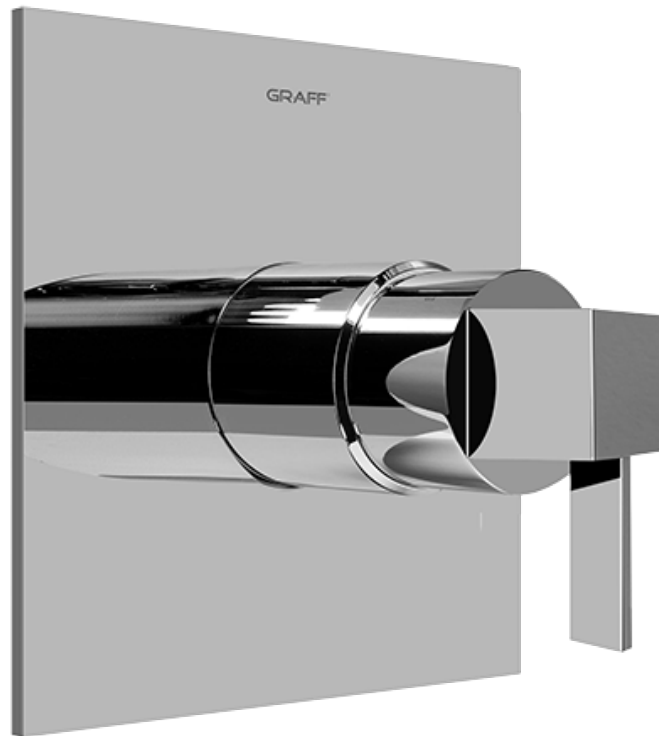

SHOWER
Contemporary Pressure Balancing
Shower Set (Rough & Trim)
G-7246-LM39S

GRAFF®

Information

- 1/2" Pressure Balancing Valve
- Includes Multi-function Handshower w/24" wall-mounted slide bar and 59" hose
- Flow Rates: handshower ≤ 1.5 max gpm
- Optional extension kit
- ADA
- CALGreen

G-7246-LM39S

SHOWER
Concealed Pressure Balancing
Valve Rough
G-7005

GRAFF[®]

Information

- Anti-scald protection
- 1/2" universal inlets/outlets with male threads
- Built-in service stops
- For use with shower only configuration
- Supplied with protective plastic guard

Finishes

Brushed
Nickel

Polished
Chrome

Steelnix[®]
(Satin Nickel)

G-7005

Concealed Pressure Balancing Valve Rough

Product Features

- Anti-scald protection
- 1/2" universal inlets/outlets with male threads
- Built-in service stops
- For use with shower only configuration
- Supplied with protective plastic guard

www.graff-faucets.com | phone: 800-954-4723

SHOWER
Qubic Tre SOLID Trim Plate
w/Handle
G-7040-LM39S-T

GRAFF®

Information

- Single metal lever handle
- Decorative trim plate
- Use with G-7005 pressure balancing rough valve for shower-only configurations
- To complete package, you must order rough valve
- ADA