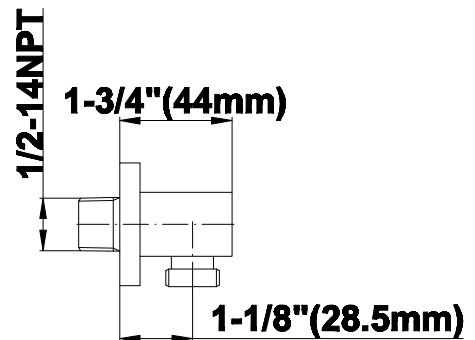

SHOWER
Multi-function Handshower
G-8664

GRAFF®

Information

- 2 spray patterns: rain and invigorating body massage
- Switch between 2 spray patterns
- Shower hose not included
- Handshower flow rate ≤ 1.5 max gpm
- Includes internal backflow preventer
- CALGreen