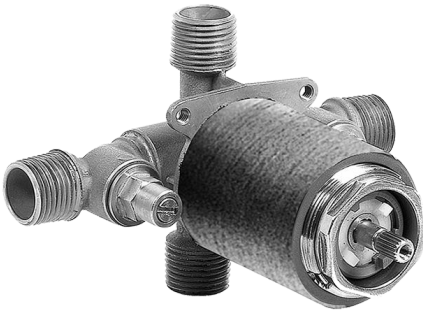

SHOWER
Contemporary Pressure Balancing
Shower Set (Rough & Trim)
G-7246-LM40S

GRAFF®

Information

- 1/2" Pressure Balancing Valve
- Includes Multi-function Handshower w/24" wall-mounted slide bar and 59" hose
- Flow Rates: handshower ≤ 1.5 max gpm
- Optional extension kit
- ADA
- CALGreen

G-7246-LM40S

SHOWER
Concealed Pressure Balancing
Valve Rough
G-7005

GRAFF®

Information

- Anti-scald protection
- 1/2" universal inlets/outlets with male threads
- Built-in service stops
- For use with shower only configuration
- Supplied with protective plastic guard

Finishes

Polished
Chrome

Steelnox®
(Satin Nickel)

G-7005

Concealed Pressure Balancing Valve Rough

Product Features

- Anti-scald protection
- 1/2" universal inlets/outlets with male threads
- Built-in service stops
- For use with shower only configuration
- Supplied with protective plastic guard

www.graff-faucets.com | phone: 800-954-4723

SHOWER
Immersion SOLID Trim Plate
w/Handle
G-7040-LM40S-T

GRAFF®

Information

- Single metal lever handle
- Decorative trim plate
- Use with G-7005 pressure balancing rough valve for shower-only configurations
- To complete package, you must order rough valve
- ADA