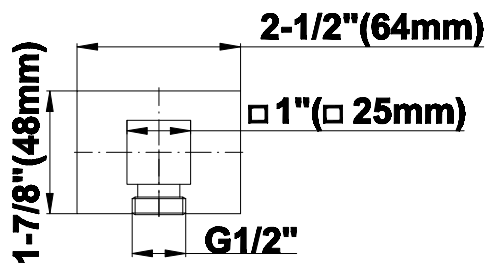

SHOWER
Multi-function Handshower
G-8664

GRAFF®

Information

- 2 spray patterns: rain and invigorating body massage
- Switch between 2 spray patterns
- Shower hose not included
- Handshower flow rate ≤ 1.5 max gpm
- Includes internal backflow preventer
- CALGreen