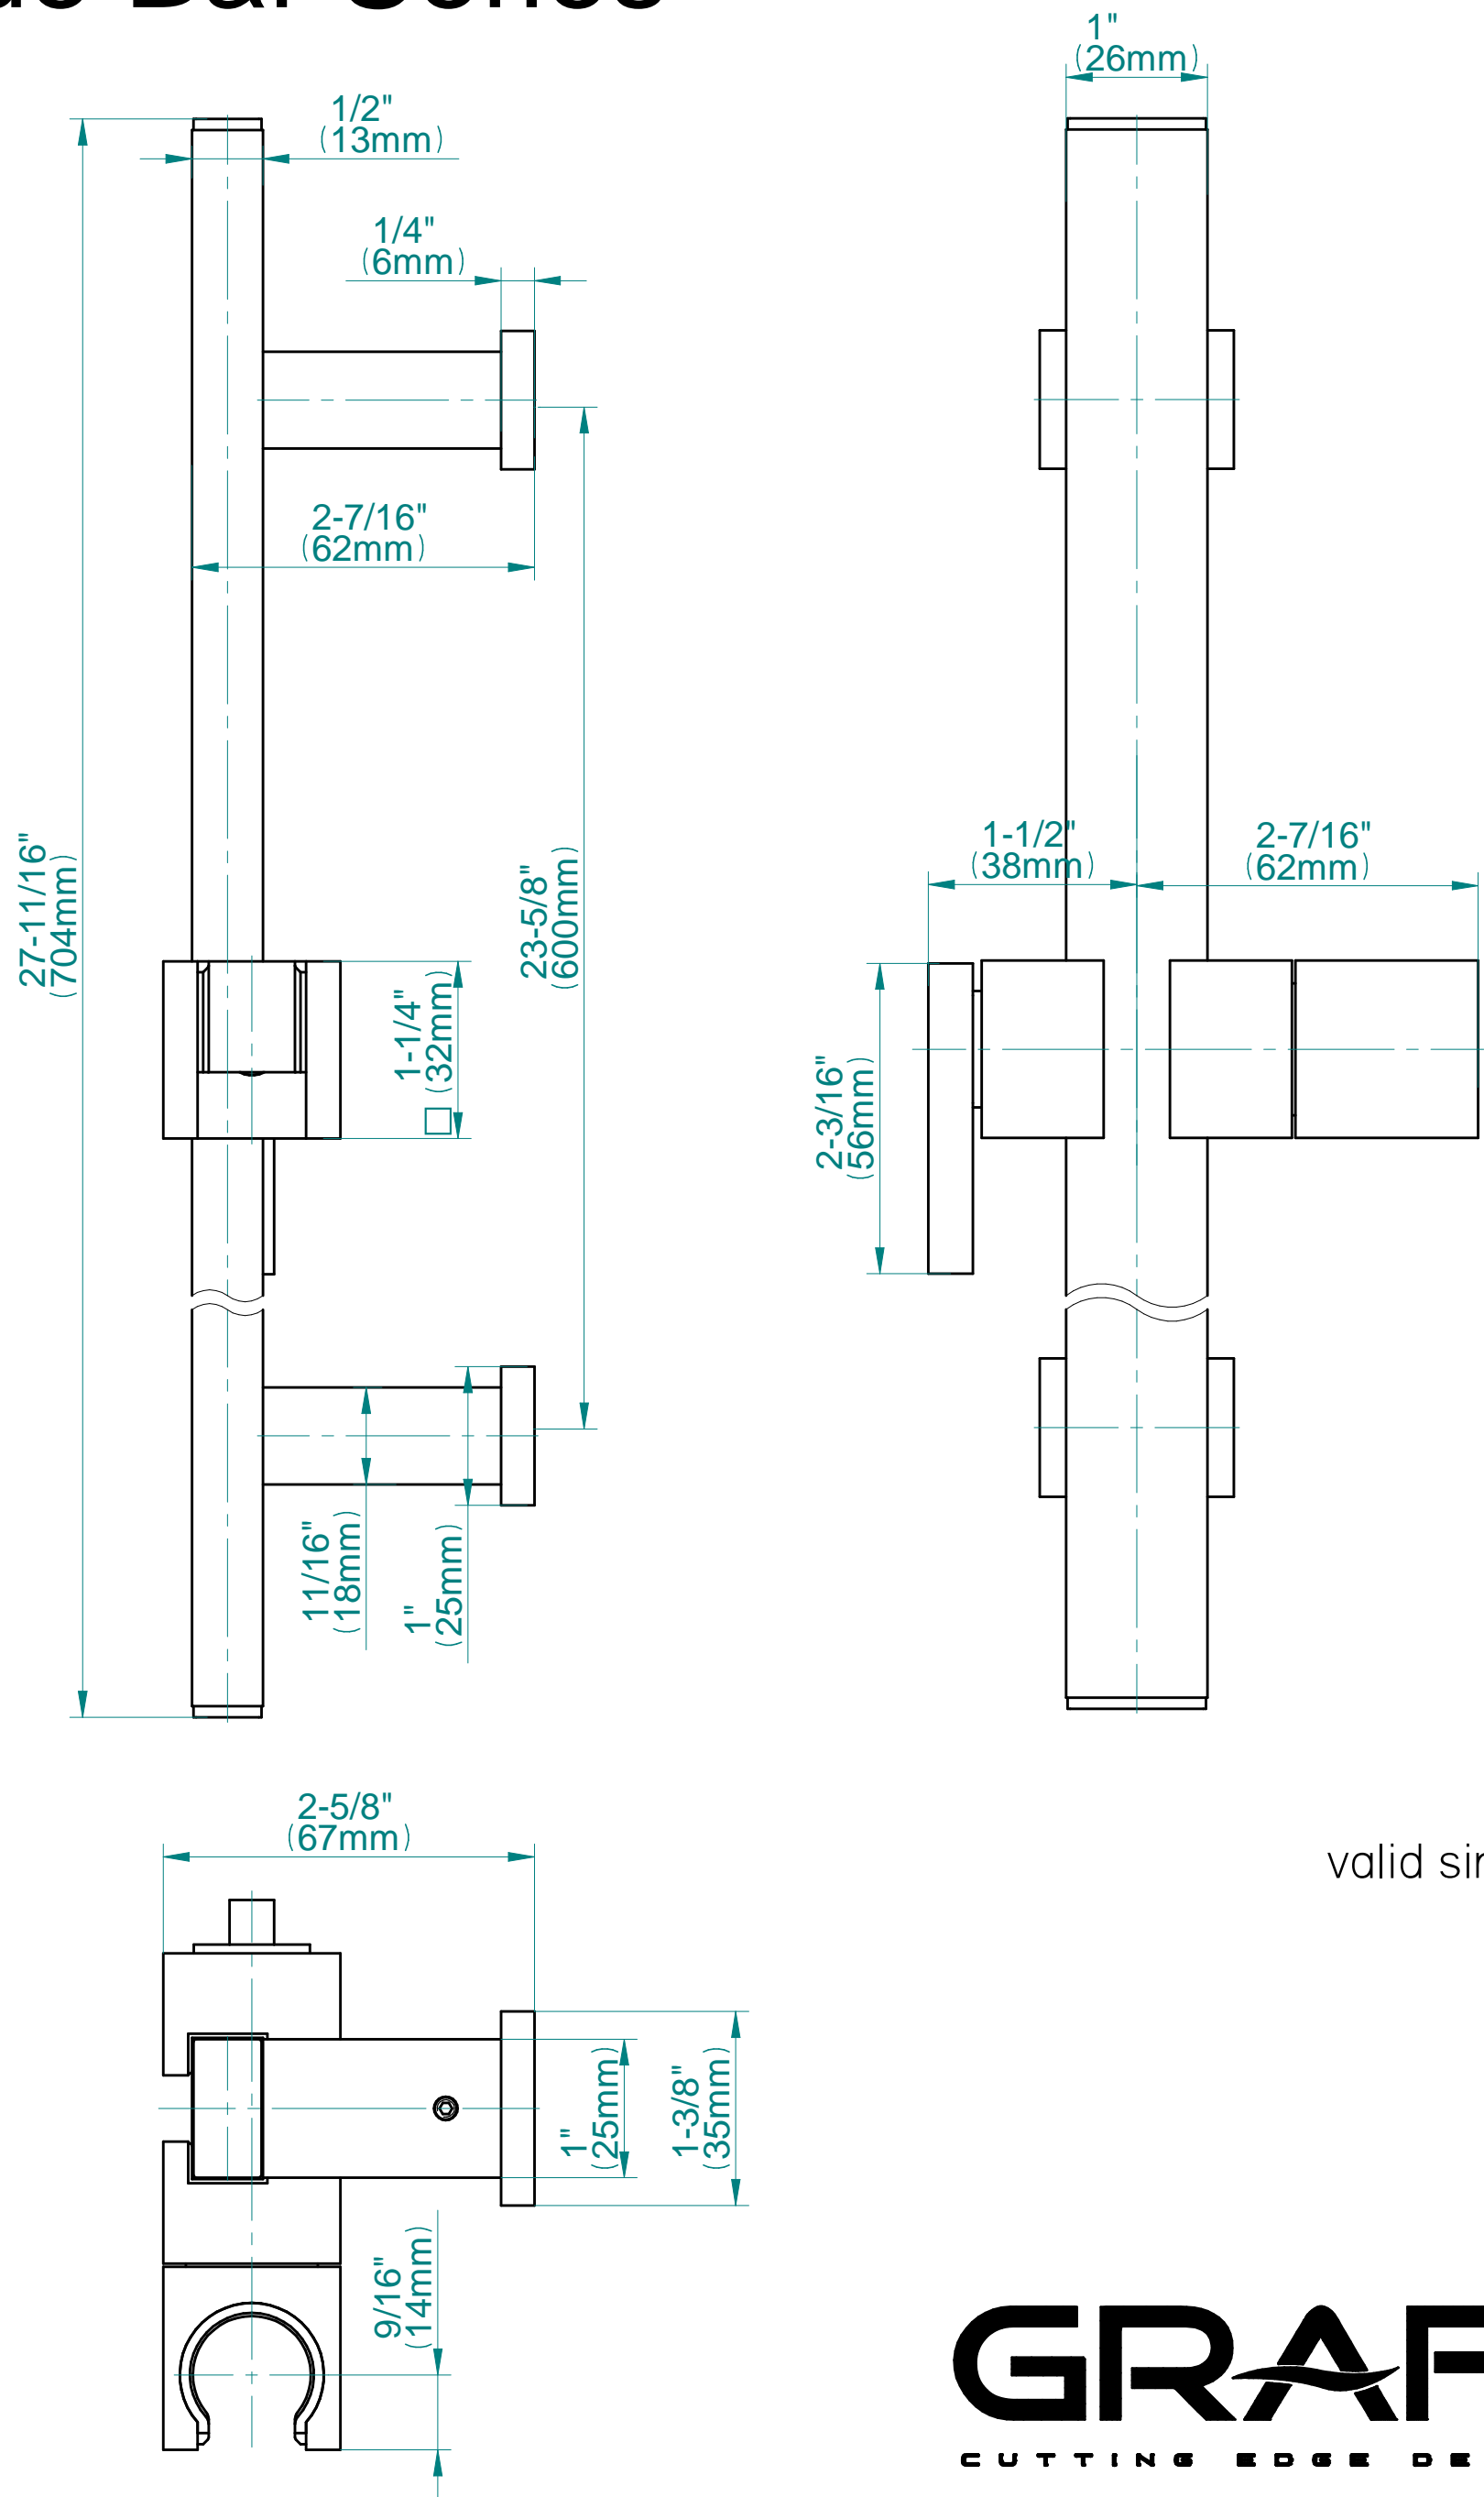

SHOWER
Contemporary Pressure Balancing
Shower Set (Rough & Trim)
G-7246-LM40S

GRAFF®

Information

- 1/2" Pressure Balancing Valve
- Includes Multi-function Handshower w/24" wall-mounted slide bar and 59" hose
- Flow Rates: handshower ≤ 1.5 max gpm
- Optional extension kit
- ADA
- CALGreen

* Special order finish- call for availability

SHOWER
Contemporary Square Wall-
Mounted Slide Bar
G-8631

GRAFF®

Information

- 27 11/16" tall wall-mounted slide bar
- Adjustable bracket fits all hoses with conical nut

Finishes

Polished
Chrome

Steelnox®
(Satin Nickel)

G-8631

Slide Bar Series

valid since 2014

SHOWER
Contemporary Square Wall Supply
Elbow
G-8633

GRAFF®

Information

- 1/2" NPT female thread inlet

Finishes

Polished
Chrome

Steelnox®
(Satin Nickel)

G-8633

Contemporary Square Wall Supply Elbow

Product Features