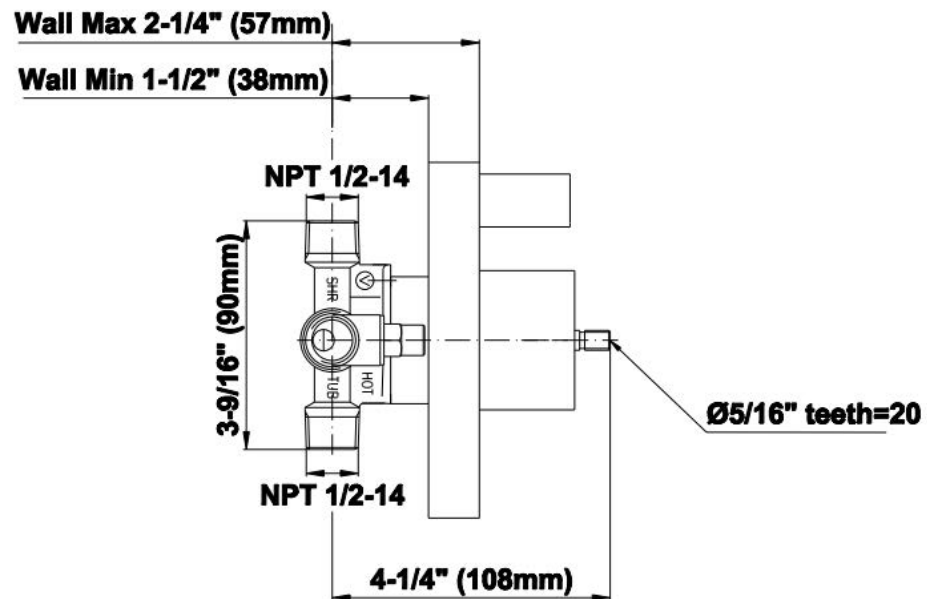

Pressure Balance Rough G-7005

The measurements shown are for reference only. Products and specifications shown are subject to change without notice. Revised 7/2017.

www.graff-faucets.com | phone: 800-954-4723