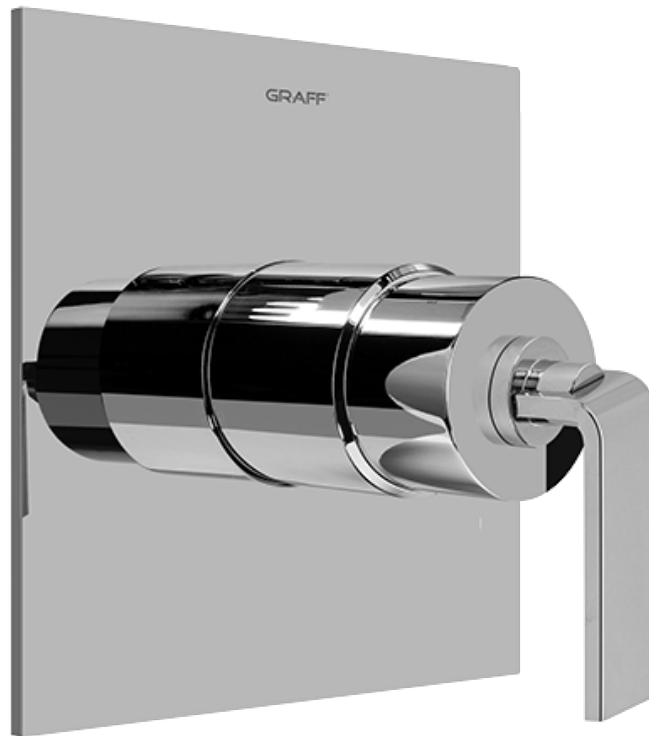

SHOWER
Contemporary Pressure Balancing
Shower Set (Rough & Trim)
G-7246-LM40S

GRAFF®

Information

- 1/2" Pressure Balancing Valve
- Includes Multi-function Handshower w/24" wall-mounted slide bar and 59" hose
- Flow Rates: handshower ≤ 1.5 max gpm
- Optional extension kit
- ADA
- CALGreen

G-7246-LM40S

SHOWER
Concealed Pressure Balancing
Valve Rough
G-7005

GRAFF®

Information

- Anti-scald protection
- 1/2" universal inlets/outlets with male threads
- Built-in service stops
- For use with shower only configuration
- Supplied with protective plastic guard

Finishes

Polished
Chrome

Steelnox®
(Satin Nickel)

G-7005

Concealed Pressure Balancing Valve Rough

Product Features

- Anti-scald protection
- 1/2" universal inlets/outlets with male threads
- Built-in service stops
- For use with shower only configuration
- Supplied with protective plastic guard

www.graff-faucets.com | phone: 800-954-4723

SHOWER
Immersion SOLID Trim Plate
w/Handle
G-7040-LM40S-T

GRAFF®

Information

- Single metal lever handle
- Decorative trim plate
- Use with G-7005 pressure balancing rough valve for shower-only configurations
- To complete package, you must order rough valve
- ADA