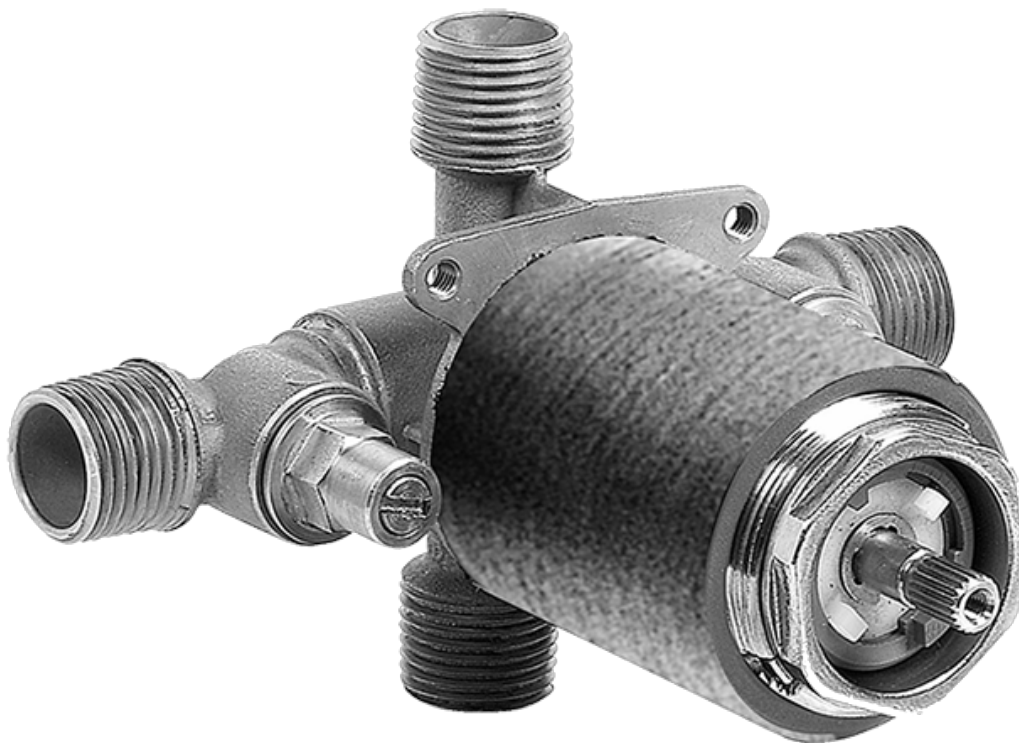

SHOWER
Contemporary Pressure Balancing
Shower Set (Rough & Trim)
G-7246-LM40S

GRAFF®

Information

- 1/2" Pressure Balancing Valve
- Includes Multi-function Handshower w/24" wall-mounted slide bar and 59" hose
- Flow Rates: handshower ≤ 1.5 max gpm
- Optional extension kit
- ADA
- CALGreen

G-7246-LM40S

SHOWER
Concealed Pressure Balancing
Valve Rough
G-7005

GRAFF®

Information

- Anti-scald protection
- 1/2" universal inlets/outlets with male threads
- Built-in service stops
- For use with shower only configuration
- Supplied with protective plastic guard

Finishes

Polished
Chrome

Steelnox®
(Satin Nickel)

G-7005

Concealed Pressure Balancing Valve Rough

Product Features

- Anti-scald protection
- 1/2" universal inlets/outlets with male threads
- Built-in service stops
- For use with shower only configuration
- Supplied with protective plastic guard

www.graff-faucets.com | phone: 800-954-4723

SHOWER
Immersion SOLID Trim Plate
w/Handle
G-7040-LM40S-T

GRAFF®

Information

- Single metal lever handle
- Decorative trim plate
- Use with G-7005 pressure balancing rough valve for shower-only configurations
- To complete package, you must order rough valve
- ADA