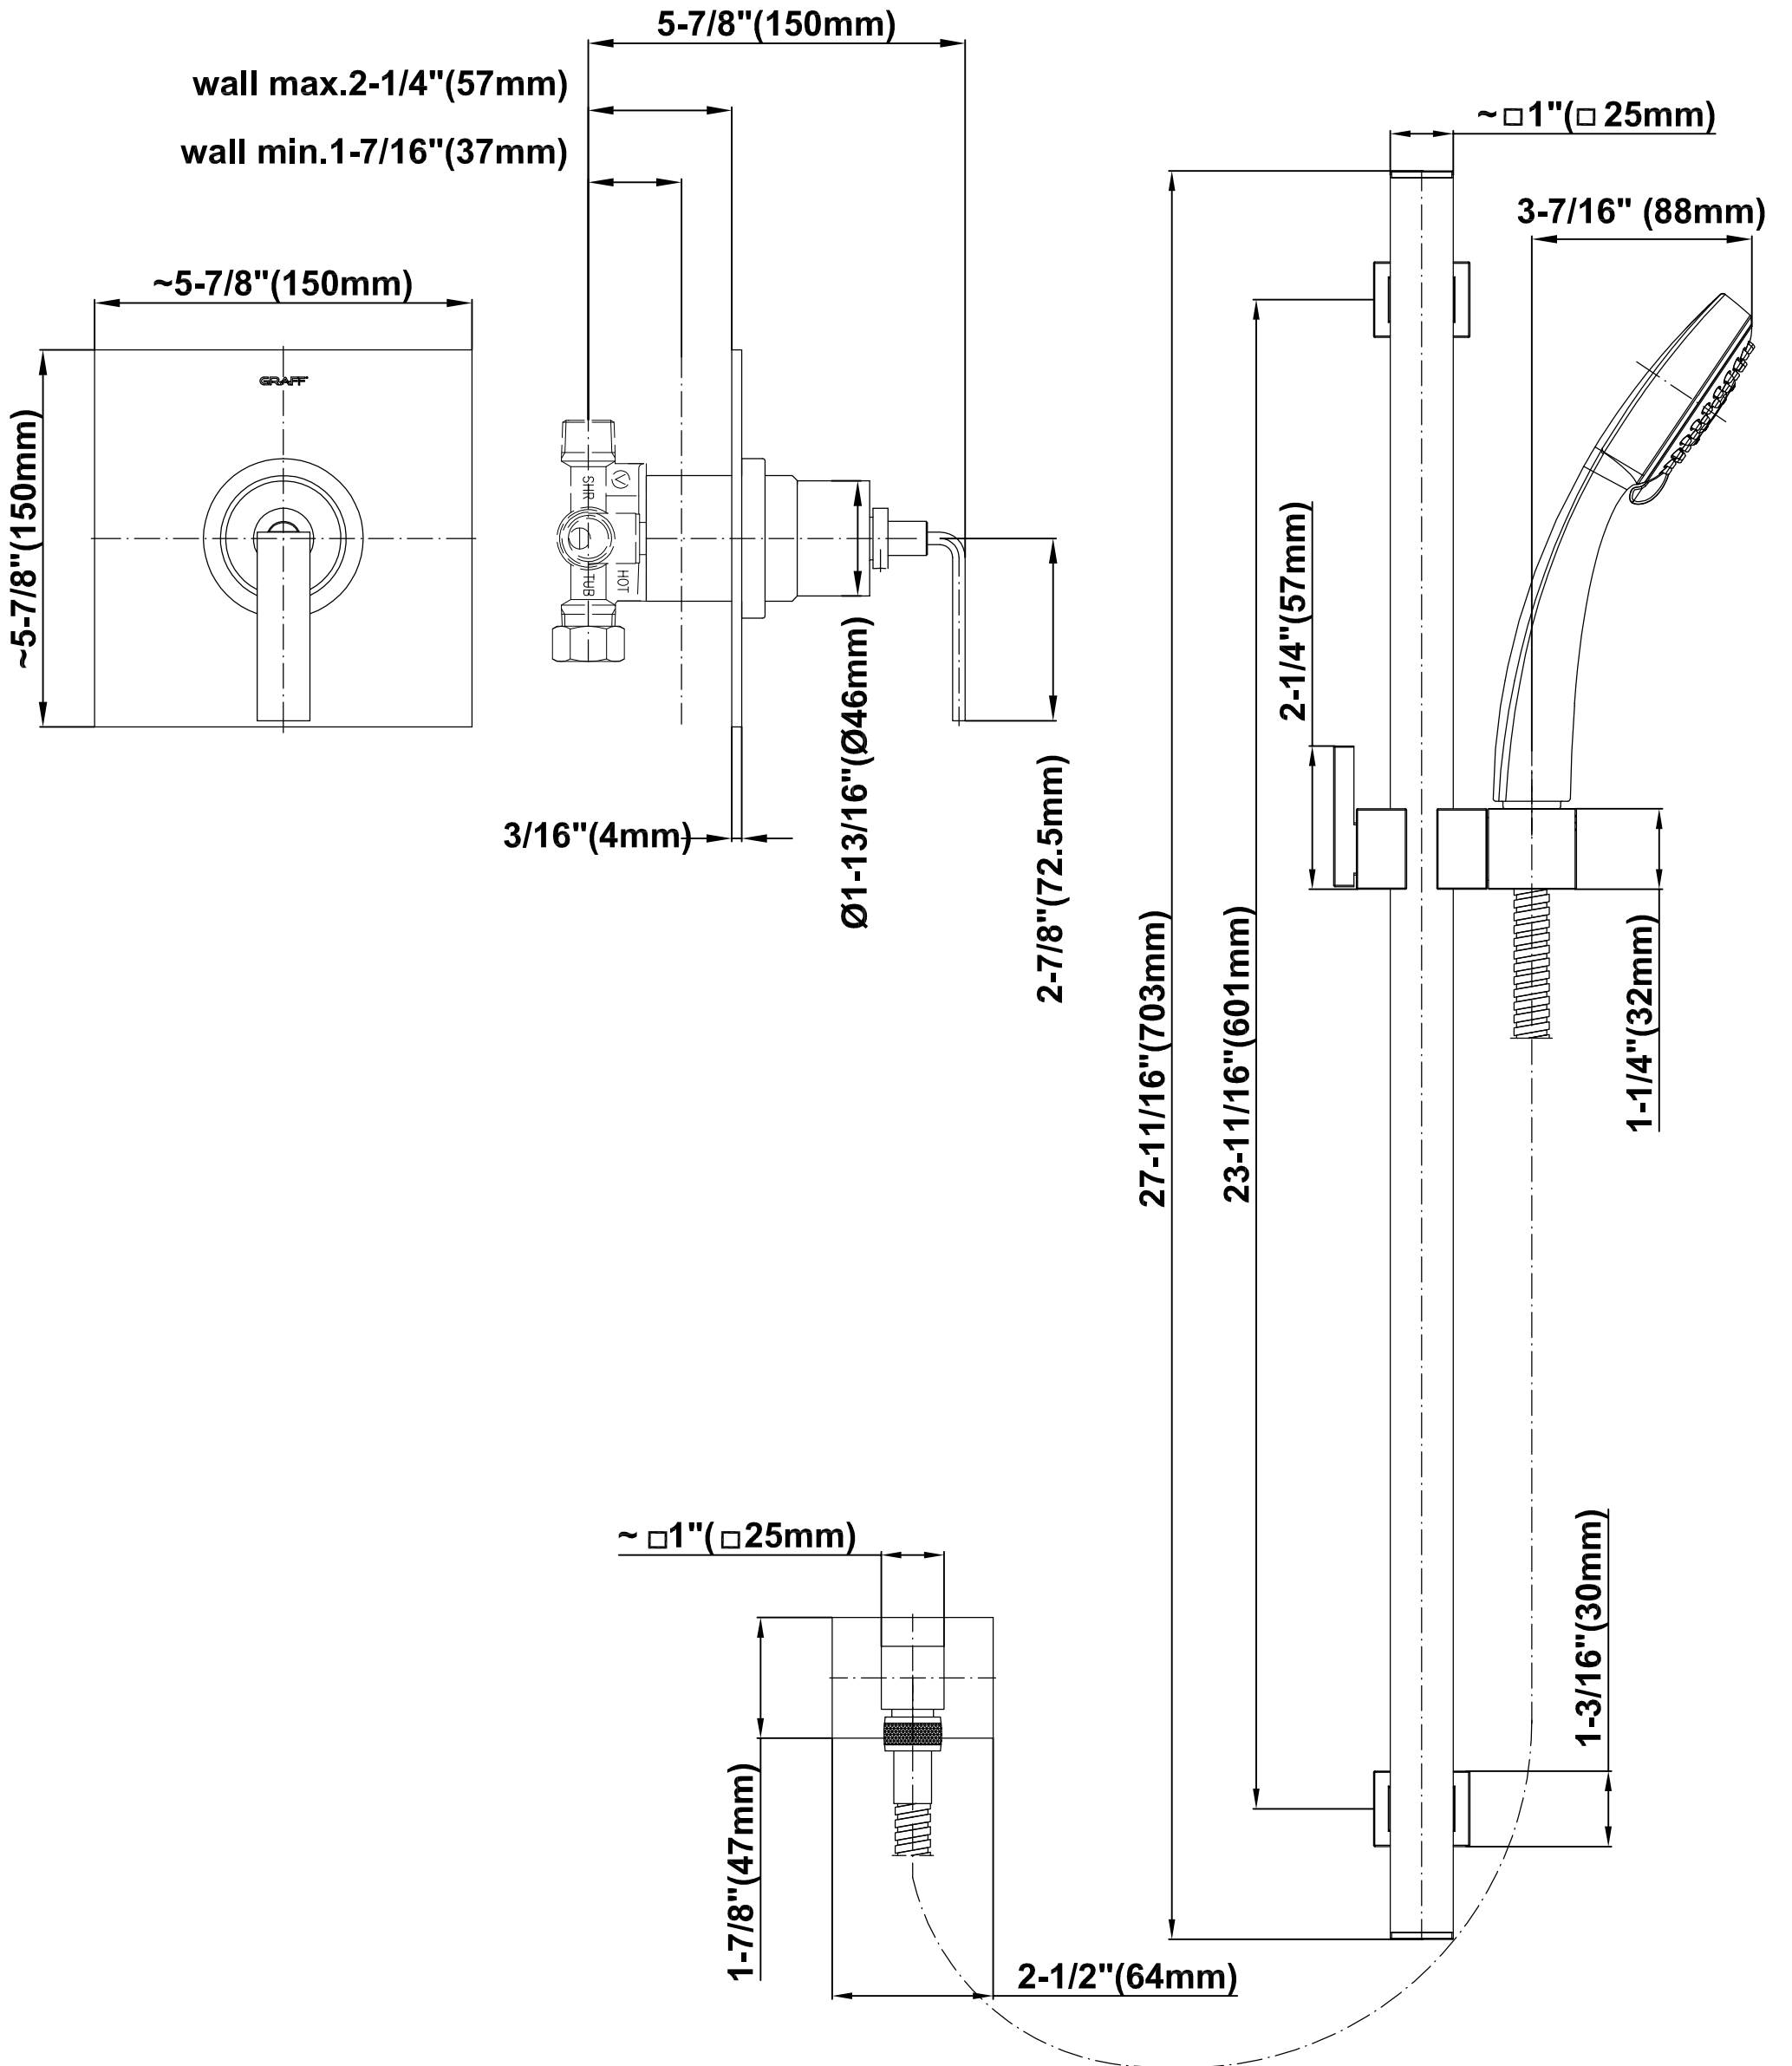

SHOWER
Contemporary Pressure Balancing
Shower Set (Rough & Trim)
G-7246-LM40S

GRAFF®

Information

- 1/2" Pressure Balancing Valve
- Includes Multi-function Handshower w/24" wall-mounted slide bar and 59" hose
- Flow Rates: handshower ≤ 1.5 max gpm
- Optional extension kit
- ADA
- CALGreen

G-7246-LM40S

SHOWER
Concealed Pressure Balancing
Valve Rough
G-7005

GRAFF®

Information

- Anti-scald protection
- 1/2" universal inlets/outlets with male threads
- Built-in service stops
- For use with shower only configuration
- Supplied with protective plastic guard

Finishes

Polished
Chrome

Steelnox®
(Satin Nickel)

G-7005

Concealed Pressure Balancing Valve Rough

Product Features

- Anti-scald protection
- 1/2" universal inlets/outlets with male threads
- Built-in service stops
- For use with shower only configuration
- Supplied with protective plastic guard

www.graff-faucets.com | phone: 800-954-4723

SHOWER
Immersion SOLID Trim Plate
w/Handle
G-7040-LM40S-T

GRAFF®

Information

- Single metal lever handle
- Decorative trim plate
- Use with G-7005 pressure balancing rough valve for shower-only configurations
- To complete package, you must order rough valve
- ADA