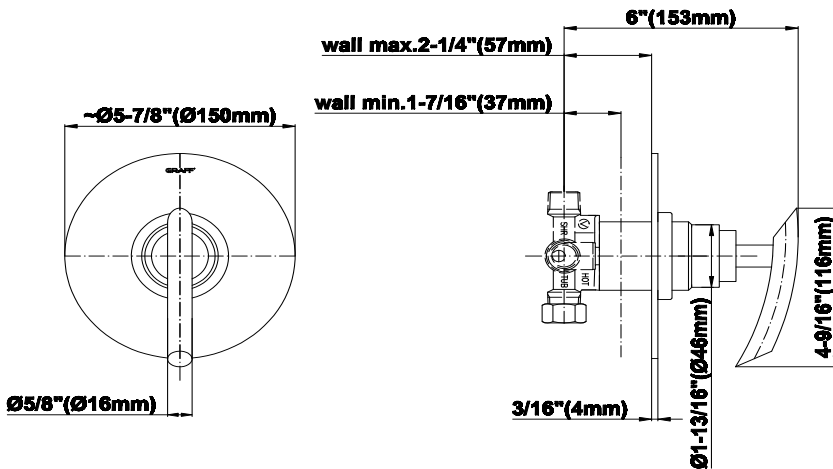

The measurements shown are for reference only. Products and specifications shown are subject to change without notice. Revised 04/2018.

www.graff-designs.com | phone: 800-954-4723