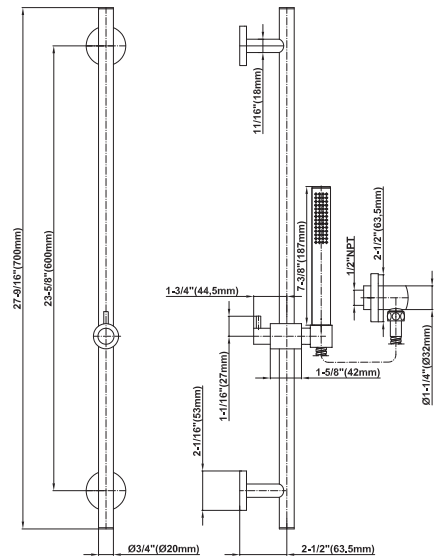

The measurements shown are for reference only. Products and specifications shown are subject to change without notice. Revised 04/2018.

www.graff-designs.com | phone: 800-954-4723