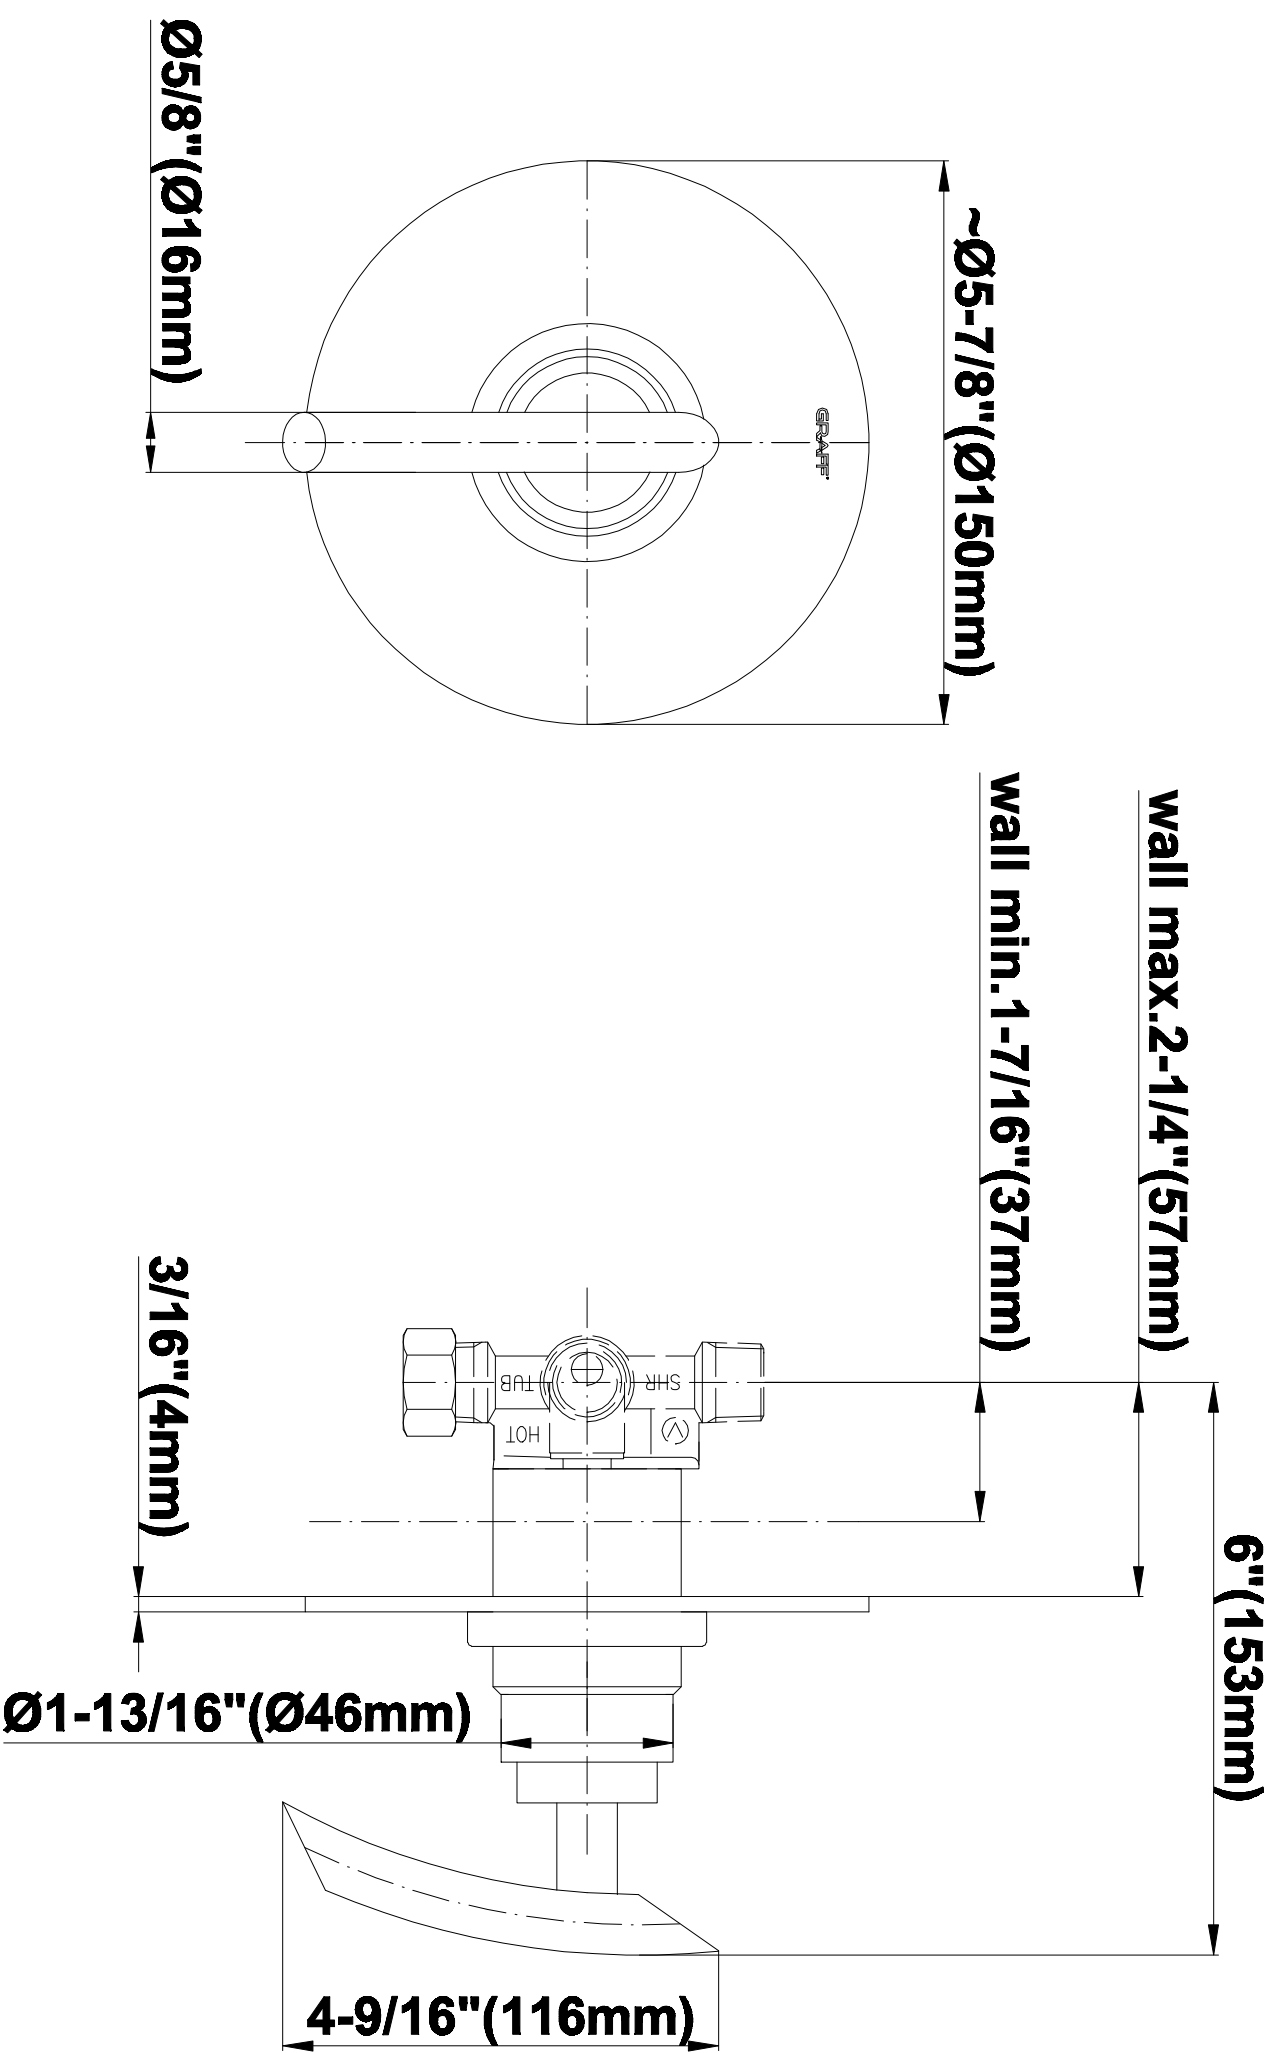

SHOWER
Contemporary Pressure Balancing
Shower Set (Rough & Trim)
G-7275-LM24S

GRAFF[®]

Information

- 1/2" pressure balancing valve
- Includes handshower with 27" wall-mounted slide bar and 59" hose
- Optional extension kit
- Flow rates: handshower ≤ 1.5 max gpm
- CALGreen

G-7275-LM24S

Tranquility Collection

Full Pressure Balancing System - Slide Bar with Handshower

Product Features

- 1/2" rough valve, trim plate and handle
- Wall-mounted slide bar set with handshower and 59" hose
- Optional extension kit
- 1/2" rough valve flow rate ~7.5 gpm @60 psi
- Handshower flow rate ≤ 1.5 max gpm

www.graff-faucets.com | phone: 800-954-4723

SHOWER
Tranquility SOLID Trim Plate
w/Handle
G-7030-LM24S-T

GRAFF®

Information

- Single metal lever handle
- Decorative trim plate
- Use with G-7005 pressure balancing rough valve for shower-only configurations
- To complete package, you must order rough valve
- ADA

Finishes

Polished
Chrome

Steelnox®
(Satin Nickel)

G-7030

SHOWER
59" Shower Hose
G-8605

GRAFF®

Information

- Brass spiral flexible hose with conical nut