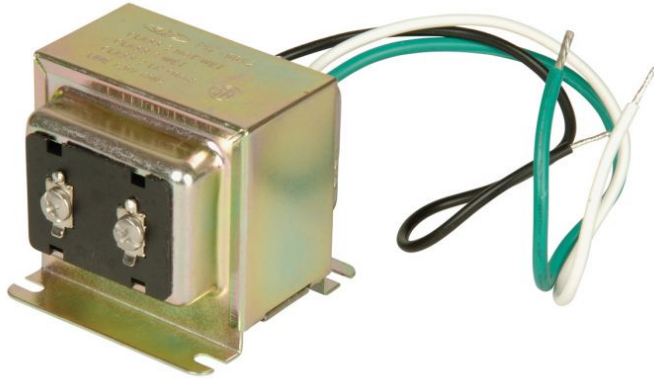

Transformer Buttons - T1630

Chime Transformer 16 Volt, 30VA - 30 Watts

Chime Transformer 16 Volt, 30VA - 30 Watts

- For Use with Multiple Chime Applications, Individually Boxed
- Compatible with one, two or three 2-note chimes with wires longer than 50 feet in length
- Also compatible with one 8-note chime with any wire longer than 50 feet in length

Specs

Carton Size (CU FT) 0.01

Dimensions

Height (in.) 3
Width (in.) 3