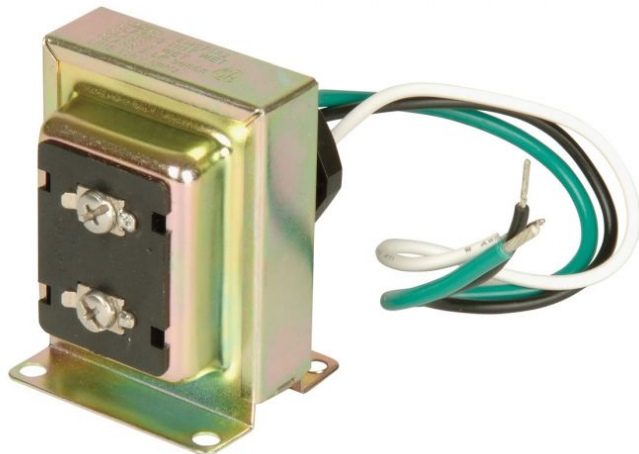

Transformer Buttons - T1615

Chime Transformer 16 Volt, 15VA - 15 Watts

Chime Transformer 16 Volt, 15VA - 15 Watts

- For Single Chime Applications with Long Wiring Distances or Dual Chime Applications, Individually Boxed
- Compatible with one 2-note chime with all wires less than 50 feet in length
- Also compatible with two 2-note chime with wires less than 50 feet in length

Specs

Carton Size (CU FT) 0.01

Dimensions

Height (in.) 3
Width (in.) 3