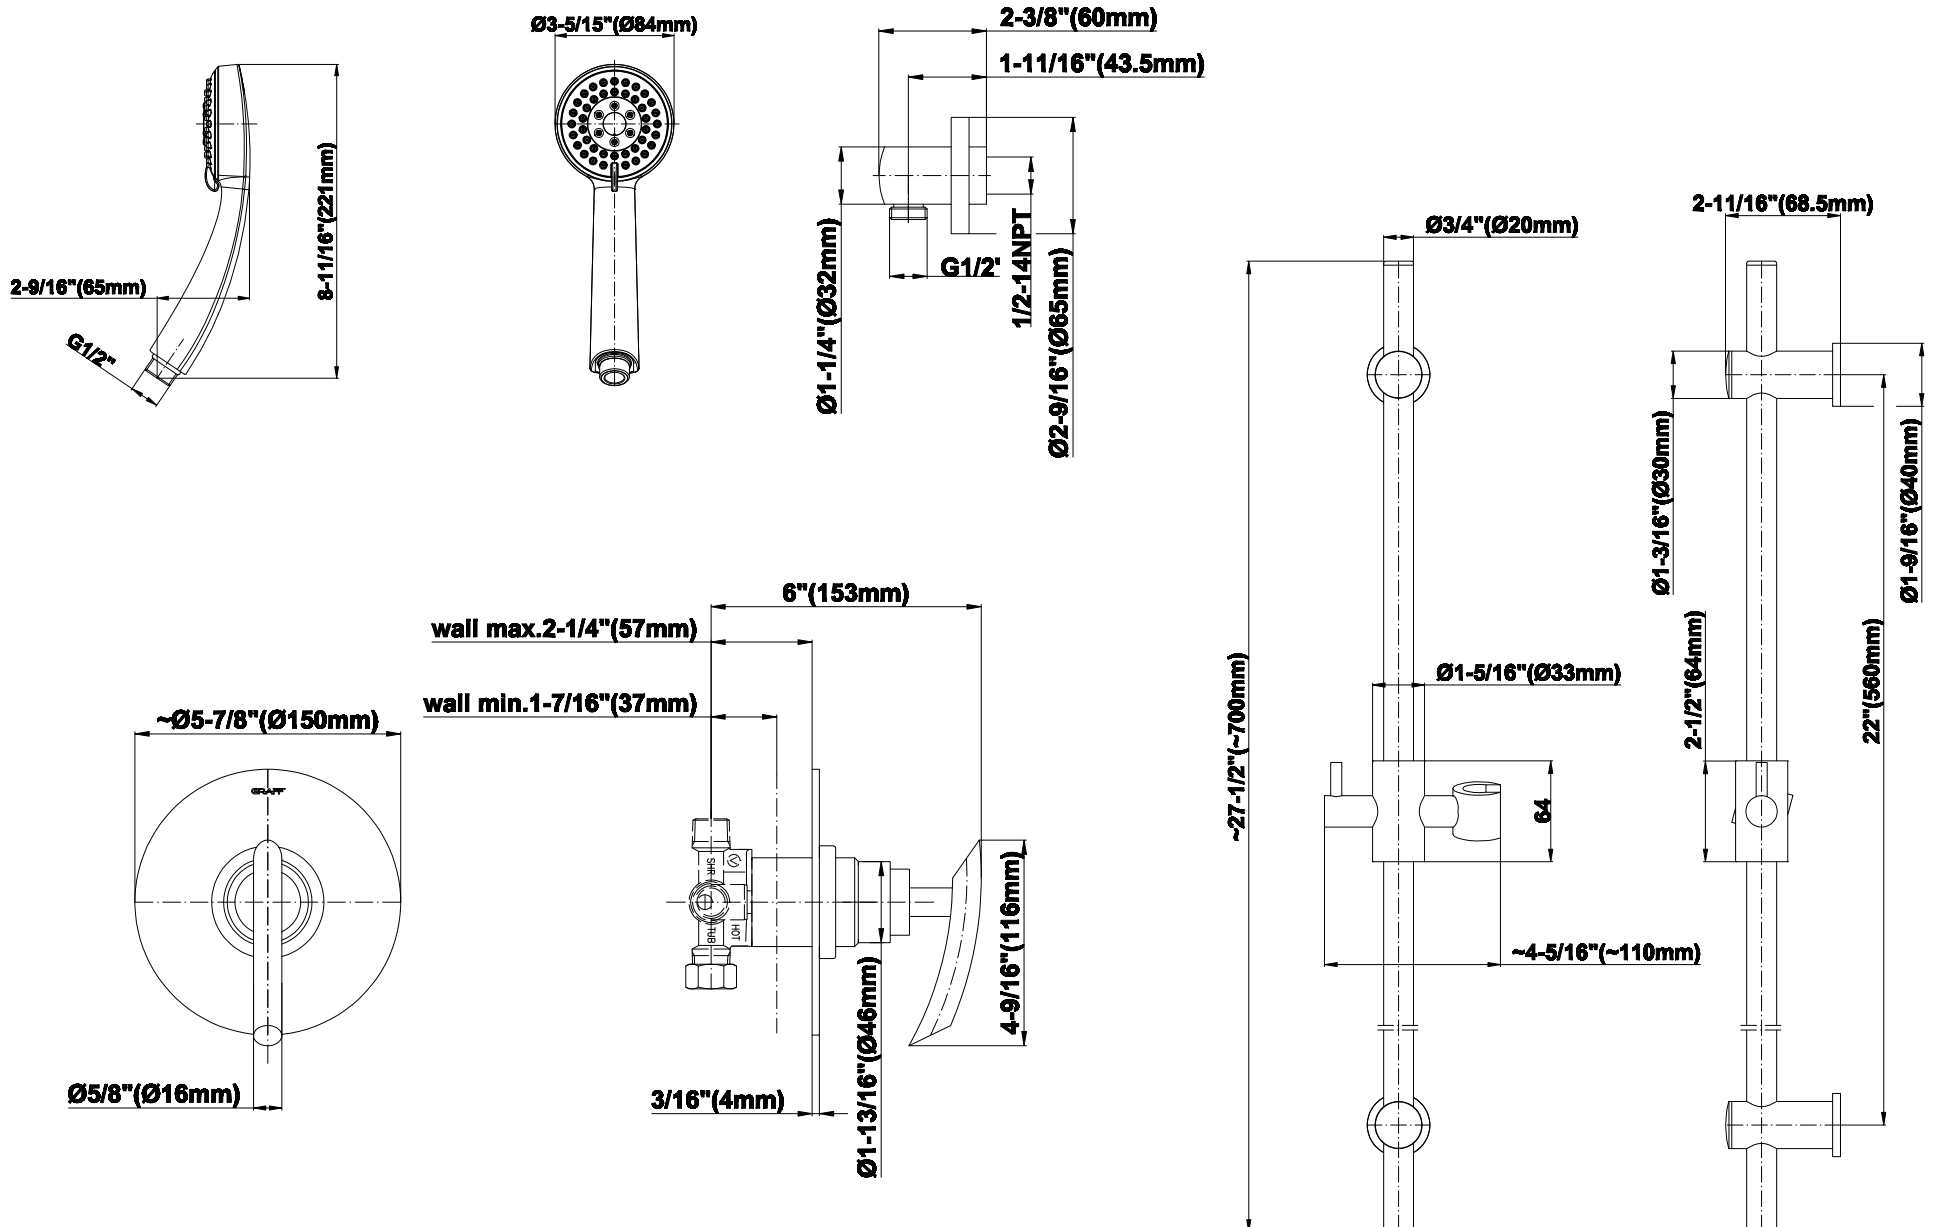

SHOWER
Contemporary Pressure Balancing
Shower Set (Rough & Trim)
G-7276-LM24S

GRAFF[®]

Information

- 1/2" Pressure Balancing Valve
- Includes Multi-function Handshower w/24" wall-mounted slide bar and 59" hose
- Flow Rates: handshower ≤ 1.5 max gpm
- CALGreen

G-7276-LM24S

SHOWER
Concealed Pressure Balancing
Valve Rough
G-7005

GRAFF®

Information

- Anti-scald protection
- 1/2" universal inlets/outlets with male threads
- Built-in service stops
- For use with shower only configuration
- Supplied with protective plastic guard

Finishes

Polished
Chrome

Steelnox®
(Satin Nickel)

G-7005

Concealed Pressure Balancing Valve Rough

Product Features

- Anti-scald protection
- 1/2" universal inlets/outlets with male threads
- Built-in service stops
- For use with shower only configuration
- Supplied with protective plastic guard

www.graff-faucets.com | phone: 800-954-4723

SHOWER
Tranquility SOLID Trim Plate
w/Handle
G-7030-LM24S-T

GRAFF[®]

Information

- Single metal lever handle
- Decorative trim plate
- Use with G-7005 pressure balancing rough valve for shower-only configurations
- To complete package, you must order rough valve
- ADA