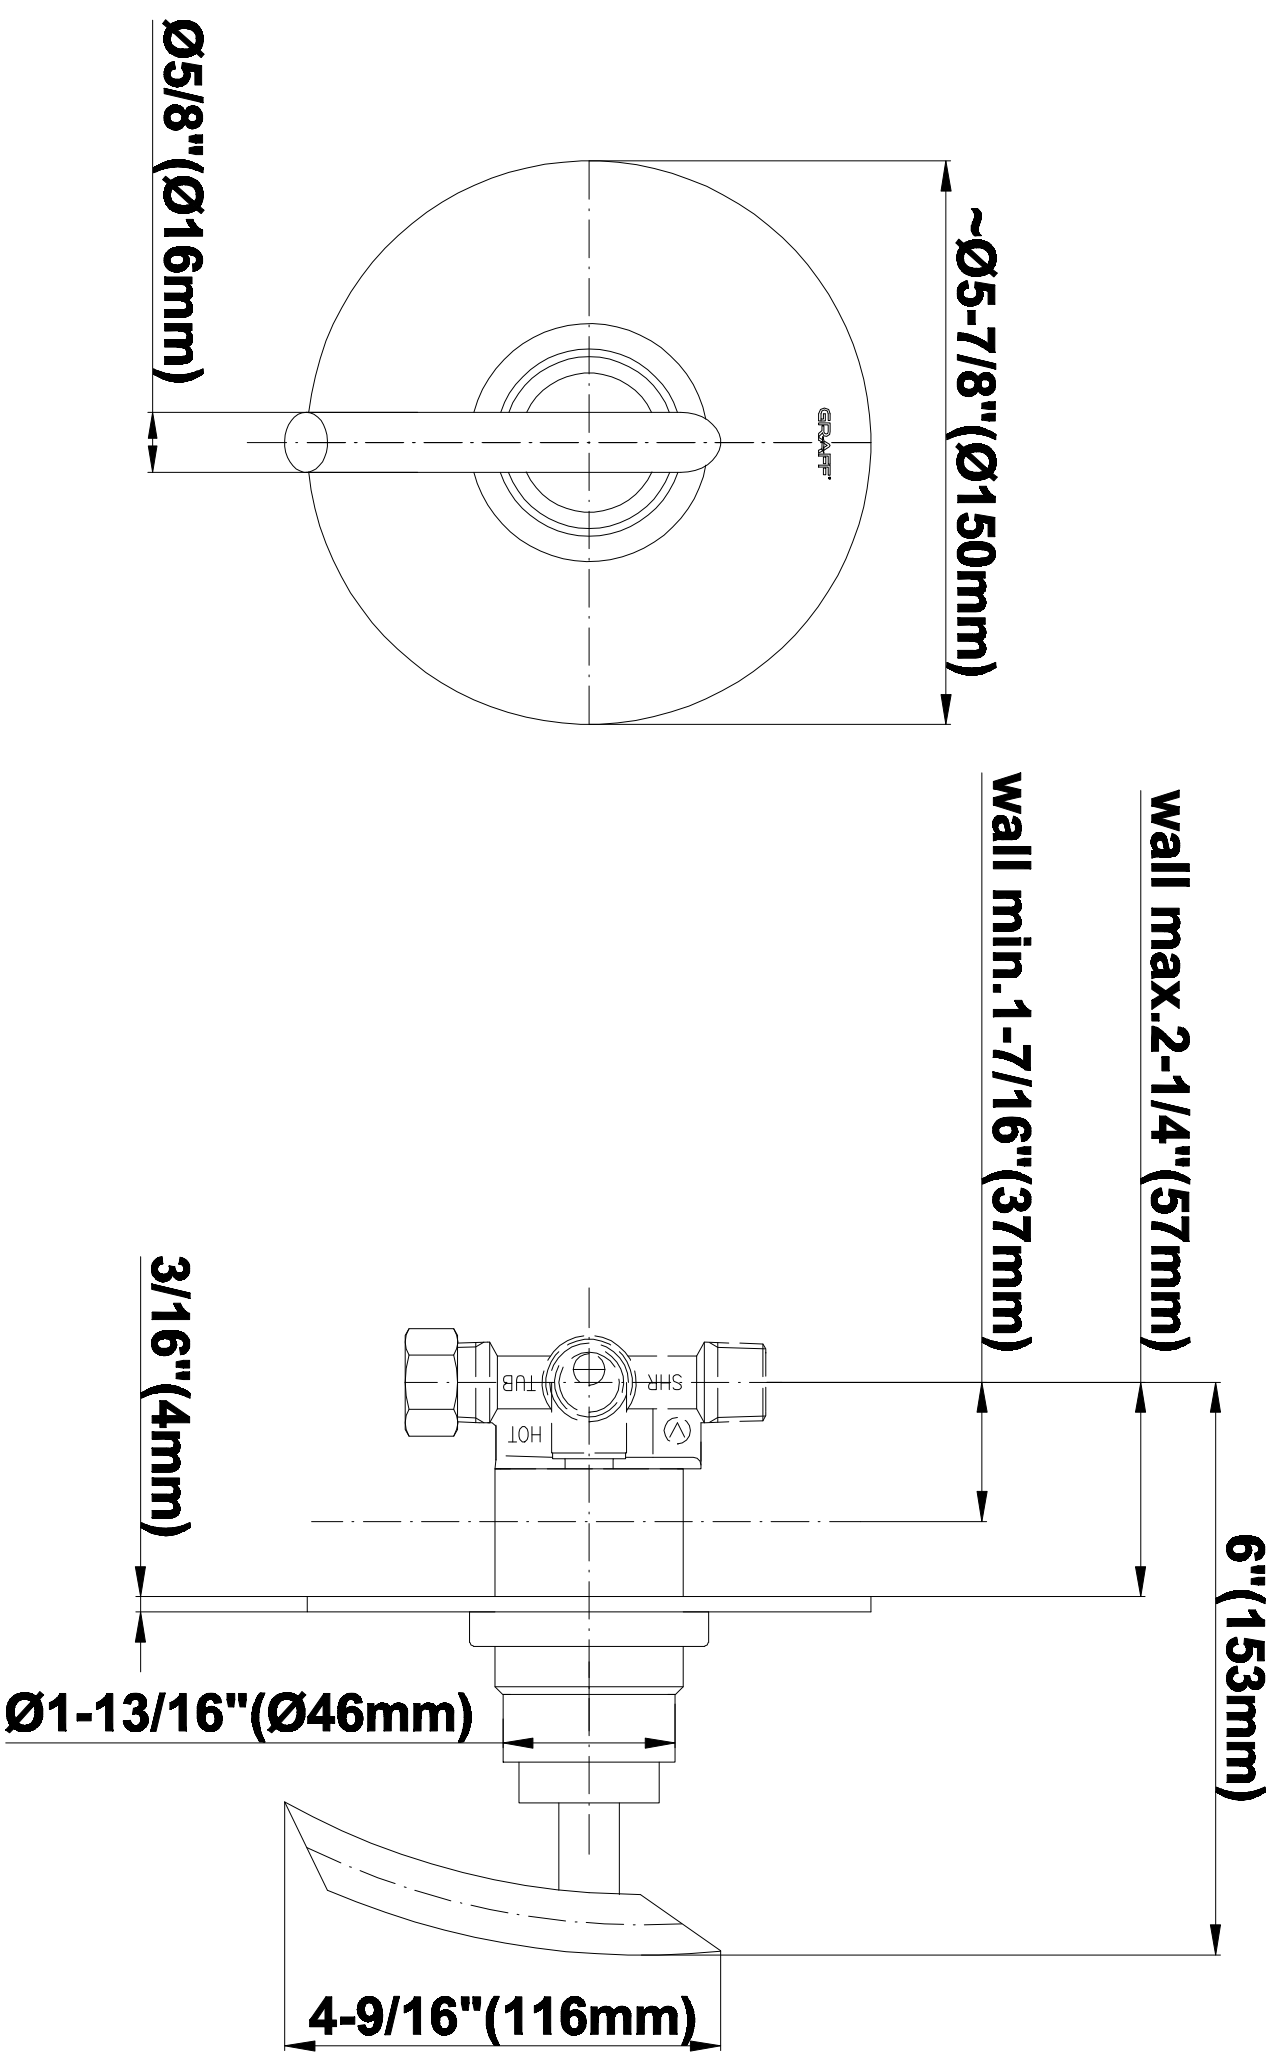

SHOWER
Contemporary Pressure Balancing
Shower Set (Rough & Trim)
G-7276-LM24S

GRAFF[®]

Information

- 1/2" Pressure Balancing Valve
- Includes Multi-function Handshower w/24" wall-mounted slide bar and 59" hose
- Flow Rates: handshower ≤ 1.5 max gpm
- CALGreen

www.graff-faucets.com | phone: 800-954-4723

SHOWER
Tranquility SOLID Trim Plate
w/Handle
G-7030-LM24S-T

GRAFF[®]

Information

- Single metal lever handle
- Decorative trim plate
- Use with G-7005 pressure balancing rough valve for shower-only configurations
- To complete package, you must order rough valve
- ADA

Finishes

Polished
Chrome

Steelnox[®]
(Satin Nickel)

G-7030

SHOWER
59" Shower Hose
G-8605

GRAFF®

Information

- Brass spiral flexible hose with conical nut