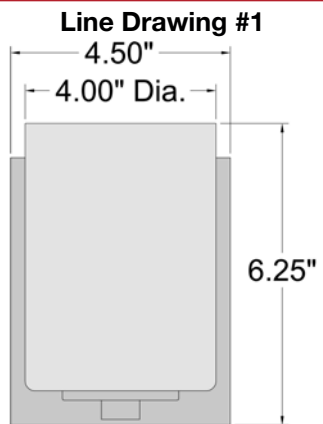

Model No :: **62580LEDDL-CH/OPL**
 Name :: Oslo

Project Name :: _____
 Location :: _____
 Type :: _____
 Quantity :: _____
 Notes :: _____

Product Information

Product ID :: 62580
 UPC Code :: 641594235210
 Mounting Type :: Wall
 Finish :: Chrome (CH)
 Diffuser :: Opal (OPL)
 Alt. Finishes :: Chrome (CH)
 Alt. Diffusers :: Opal (OPL)

Product Dimensions

Fixture	Canopy
Length :: N/A	Length :: 4.5"
Width :: 4.5"	Width :: .75"
Diameter :: N/A	Diameter :: N/A
Extension :: 5.5"	Height :: 5.5"
Height :: 6.25"	
Overall Height :: N/A	

Technical Specifications

Qualifications	Specifications	Photometrics	Recommended Dimmers
Location Rating :: Damp	Frame Material :: 0	CCT :: 3000	(TRIAC) LEVITON Surslide 6631;
Certification :: UL Listed (US/Canada)	Diffuser Material :: 0	CRI :: 90	(TRIAC) LUTRON Diva DVCL-153P;
IES File ::	Voltage :: 120v	Wattage :: 9w	(TRIAC) LUTRON Skylark CL SCL-153 or SCL-153P
JA8 Compliant :: Yes	Lamping Type :: Replaceable LED	Nominal Lumens :: 800Lm	
Energy Star :: No	Lamping Base :: E-26	Delivered Lumens :: N/A	
ADA Compliant :: No	Lamp Quantity :: 1	Additional Items :: 0	
Marine Grade :: No	Lamp Wattage :: 9 W		
Emergency Lighting :: No	Total Wattage :: 9w		
Warranty :: 1 Year Limited	Lamps Included :: Yes		
	J-Box Type :: Standard		