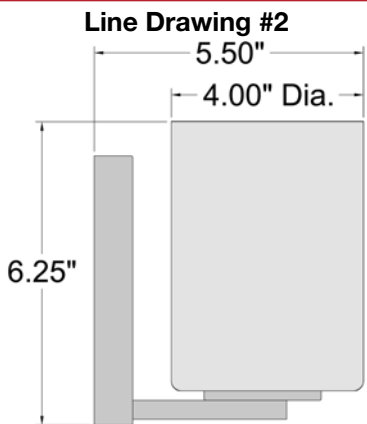

Model No :: **62580LEDDL-CH/OPL**
 Name :: Oslo

Project Name :: _____
 Location :: _____
 Type :: _____
 Quantity :: _____
 Notes :: _____

Product Information

Product ID :: 62580
 UPC Code :: 641594235210
 Mounting Type :: Wall
 Finish :: Chrome (CH)
 Diffuser :: Opal (OPL)
 Alt. Finishes :: Chrome (CH)
 Alt. Diffusers :: Opal (OPL)

Product Dimensions

Fixture	Canopy
Length :: N/A	Length :: 4.5"
Width :: 4.5"	Width :: .75"
Diameter :: N/A	Diameter :: N/A
Extension :: 5.5"	Height :: 5.5"
Height :: 6.25"	
Overall Height :: N/A	

Technical Specifications

Qualifications	Specifications	Photometrics	Recommended Dimmers
Location Rating :: Damp	Frame Material :: 0	CCT :: 3000	(TRIAC) LEVITON Surslide 6631;
Certification :: UL Listed (US/Canada)	Diffuser Material :: 0	CRI :: 90	(TRIAC) LUTRON Diva DVCL-153P;
IES File ::	Voltage :: 120v	Wattage :: 9w	(TRIAC) LUTRON Skylark CL SCL-153 or SCL-153P
JA8 Compliant :: Yes	Lamping Type :: Replaceable LED	Nominal Lumens :: 800Lm	
Energy Star :: No	Lamping Base :: E-26	Delivered Lumens :: N/A	
ADA Compliant :: No	Lamp Quantity :: 1	Additional Items :: 0	
Marine Grade :: No	Lamp Wattage :: 9 W		
Emergency Lighting :: No	Total Wattage :: 9w		
Warranty :: 1 Year Limited	Lamps Included :: Yes		
	J-Box Type :: Standard		