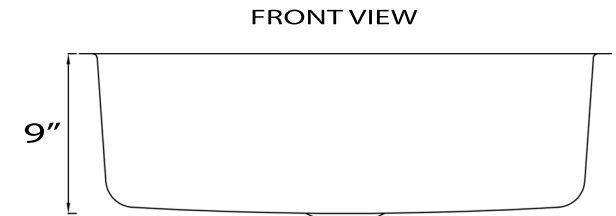

Sconset Collection
 Premium 16 Gauge Stainless Steel
 Undermount Kitchen Sink

MODEL:
NS3018-9-16

Overall Dimensions	Interior Bowl	Bowl Depth	Bottom Grid	Drain Opening
30" x 18" x 9"	28" x 16"	9"	Included	3.5" Drain Included