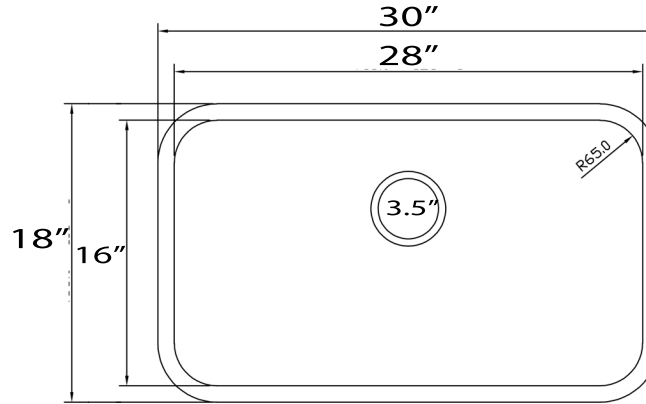

Sconset Collection
 Premium 16 Gauge Stainless Steel
 Undermount Kitchen Sink

MODEL:
NS3018-9-16

Overall Dimensions	Interior Bowl	Bowl Depth	Bottom Grid	Drain Opening
30" x 18" x 9"	28" x 16"	9"	Included	3.5" Drain Included