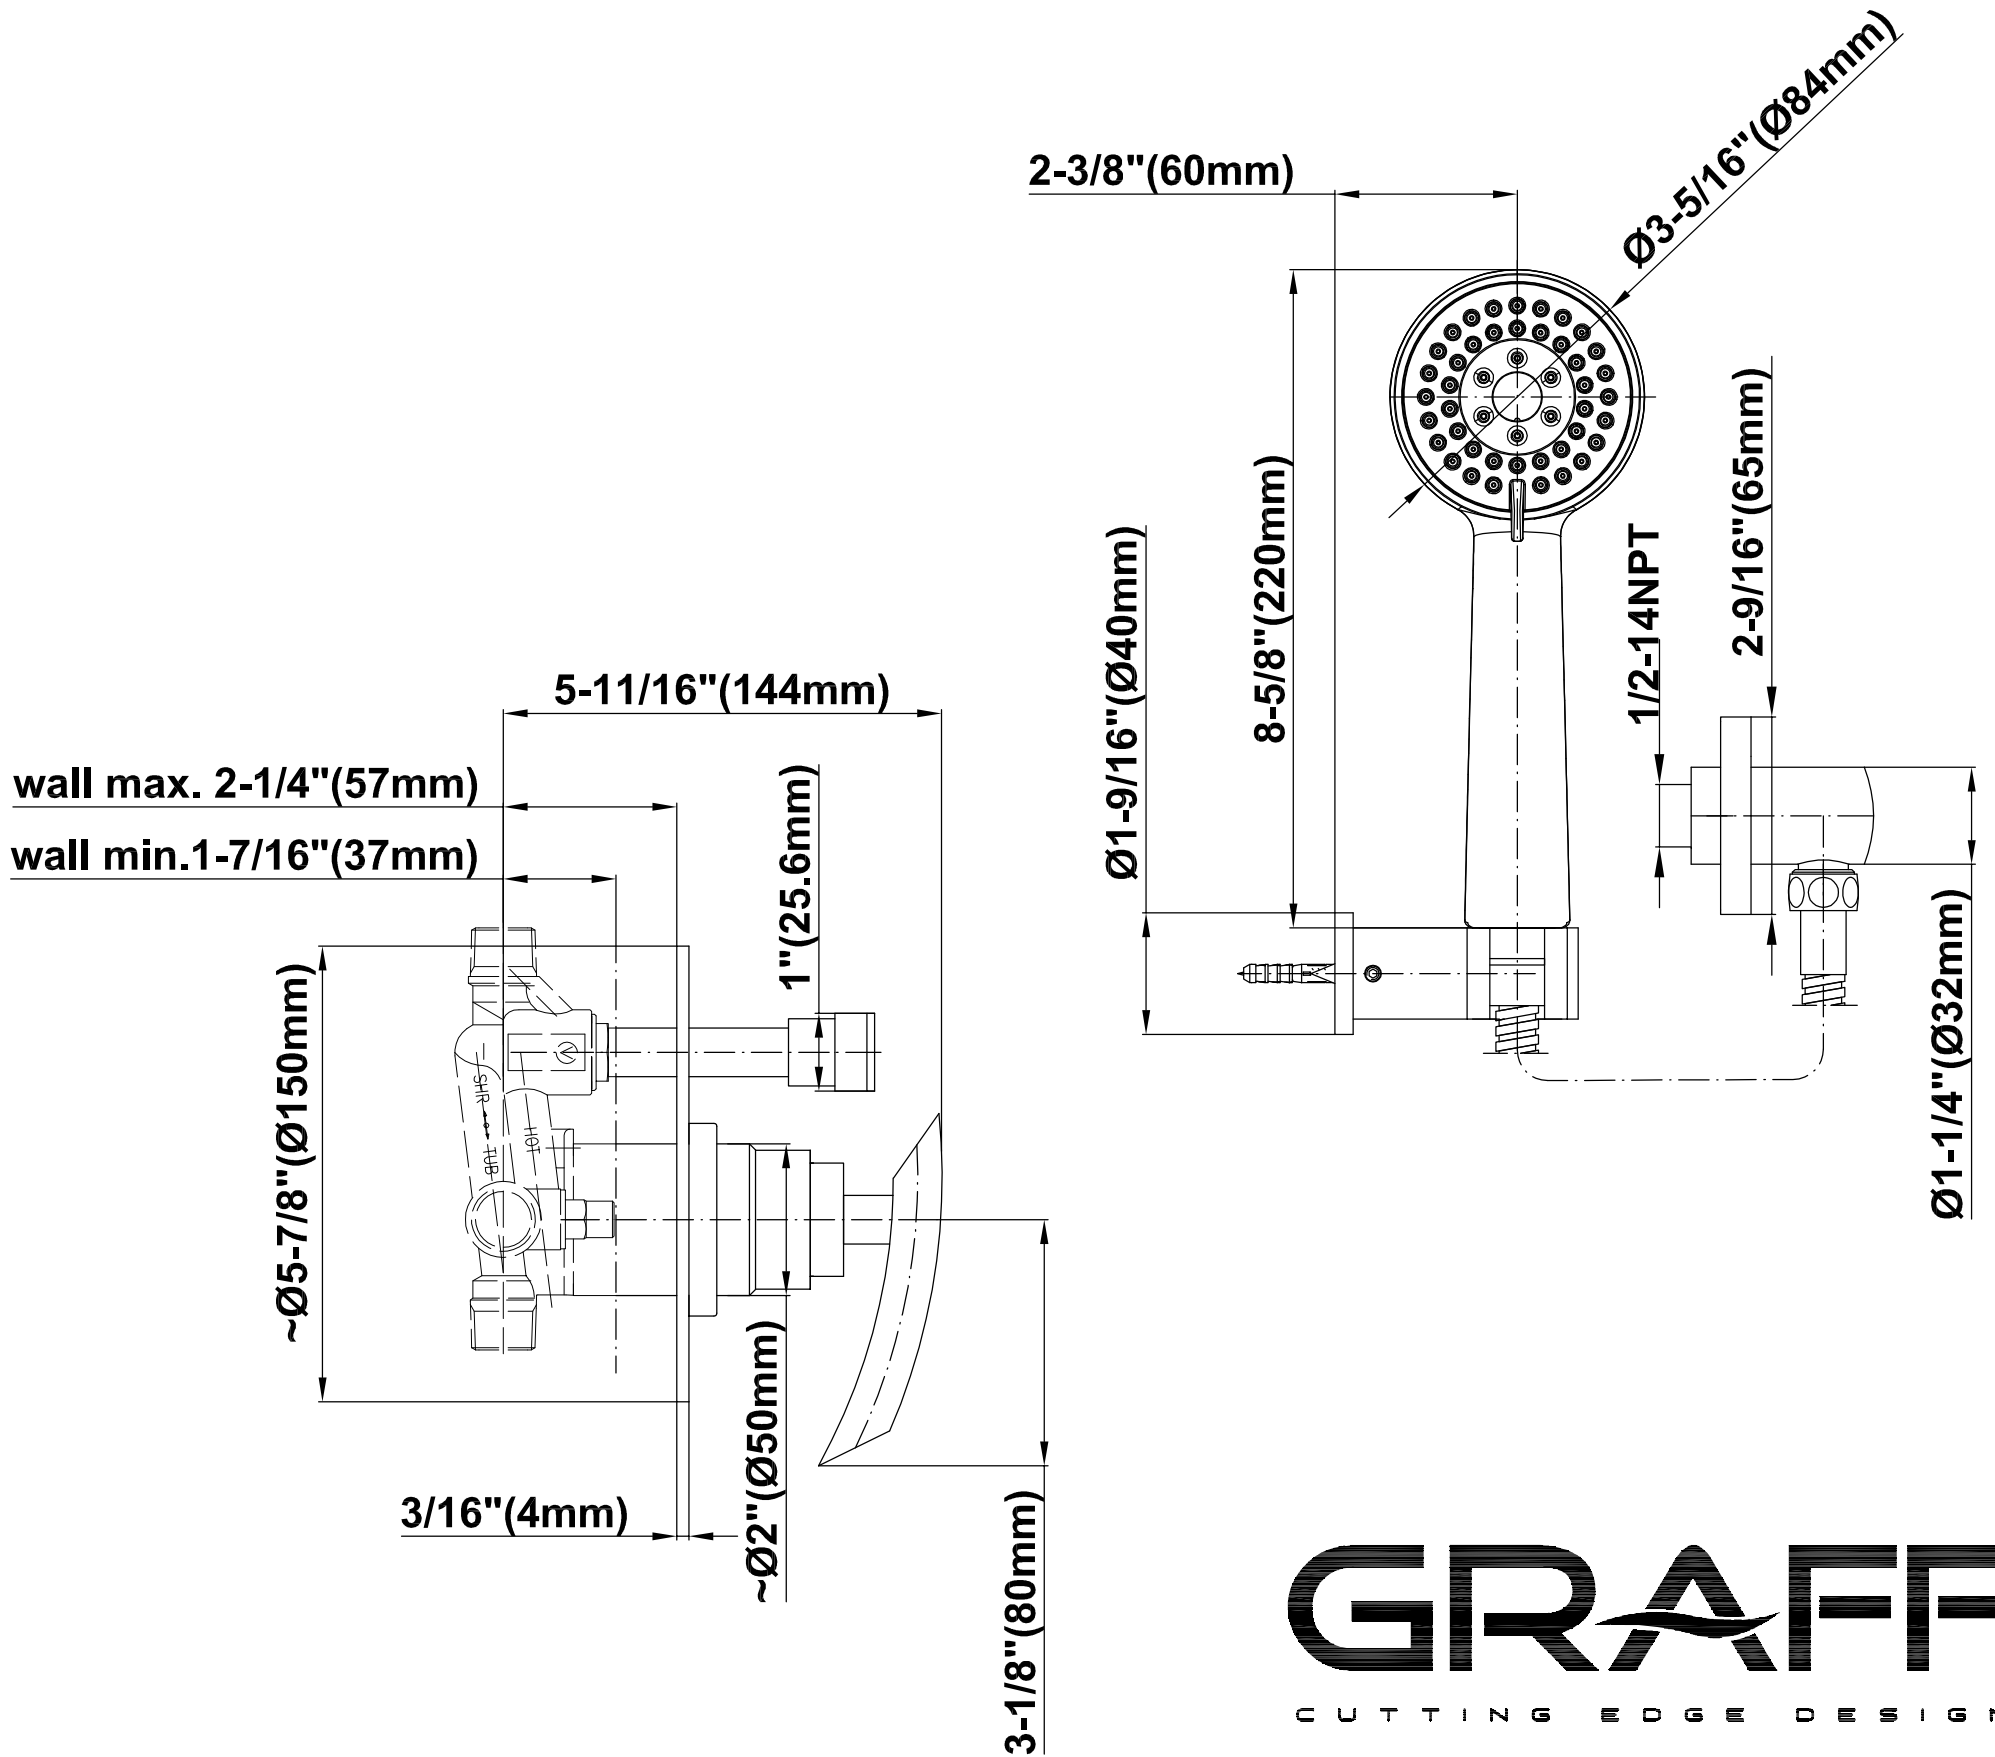

G-7279-LM24S