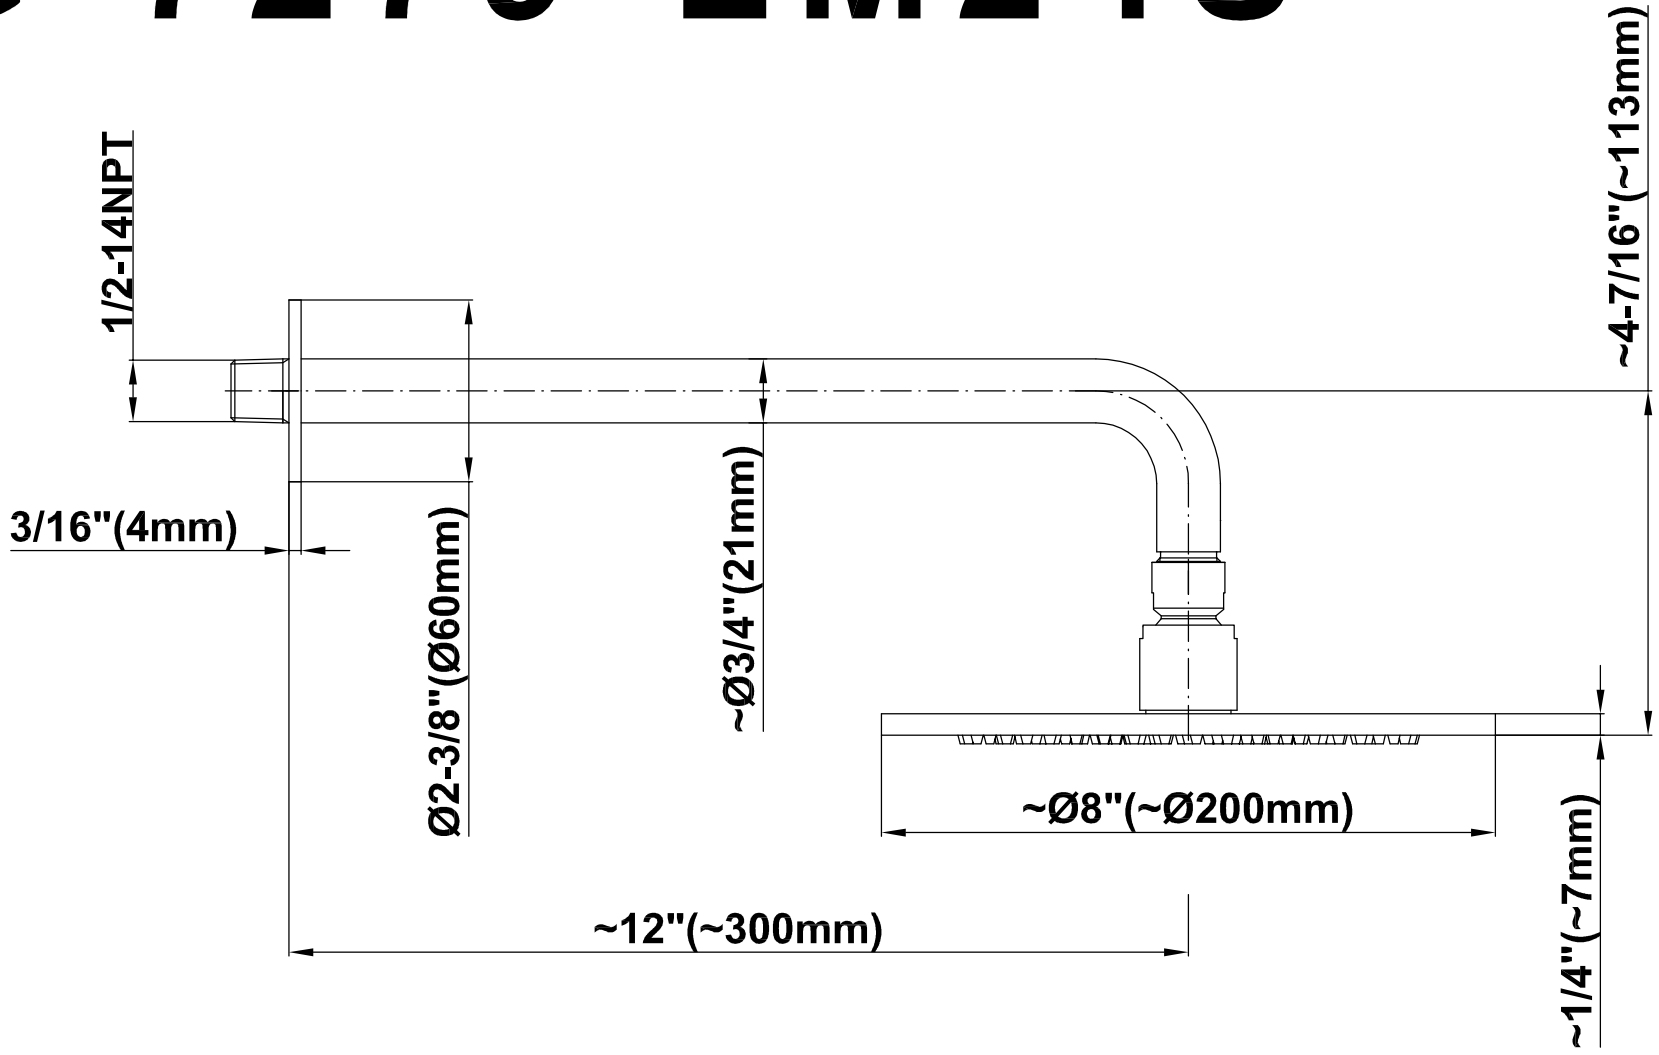

G-7279-LM24S