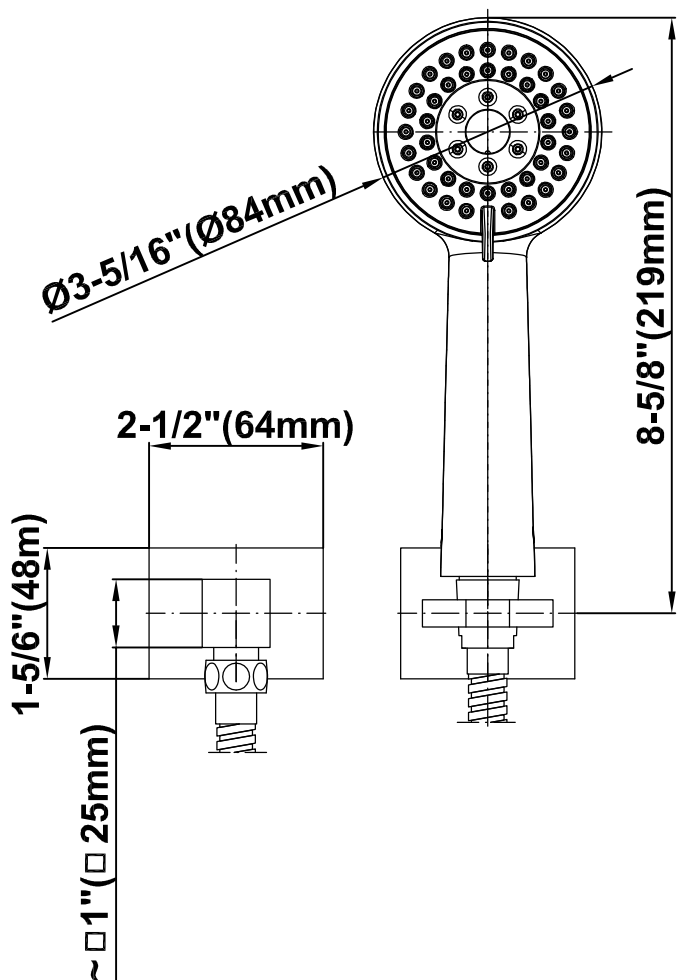

SHOWER
Contemporary Pressure Balancing
Shower Set (Rough & Trim)
G-7296-LM40S

GRAFF[®]

Information

- 1/2" Pressure Balancing Valve with Diverter
- 8" Showerhead w/ 12" Wall-Mounted Shower Arm
- Includes Multi-function handshower with wall bracket and 59" hose
- Flow Rates: showerhead ≤ 2.0 max gpm, handshower ≤ 1.5 max gpm
- CALGreen

G-7295-LM40S

SHOWER
Concealed Pressure Balancing
Valve Rough w/Diverter
G-7055

GRAFF®

Information

- Anti-scald protection
- 1/2" universal inlets/outlets with male threads
- Built-in service stops
- Push-button diverter
- For use with tub & shower configuration
- Supplied with protective plastic guard

Finishes

Polished
Chrome

Steelnox®
(Satin Nickel)

G-7055

1/2" Rough Valve w/Diverter

Product Features

- Anti-scald protection
- 1/2" universal inlets/outlets with male threads
- Built-in service stops
- Push-button diverter
- For use with tub & shower configuration
- Supplied with protective plastic guard

Finishes

Polished
Chrome

Steelnox®
(Satin Nickel)

G-7090

SHOWER
8" Square Brass Showerhead
G-8438

GRAFF®

Information

- 1/4" thick
- 144 no-clog, easy-clean rubber spray nozzles
- Recommended use with ceiling shower arm
- Recommended for use at no more than 10 degrees tilt
- Showerhead flow rate ≤ 1.8 max gpm
- CALGreen