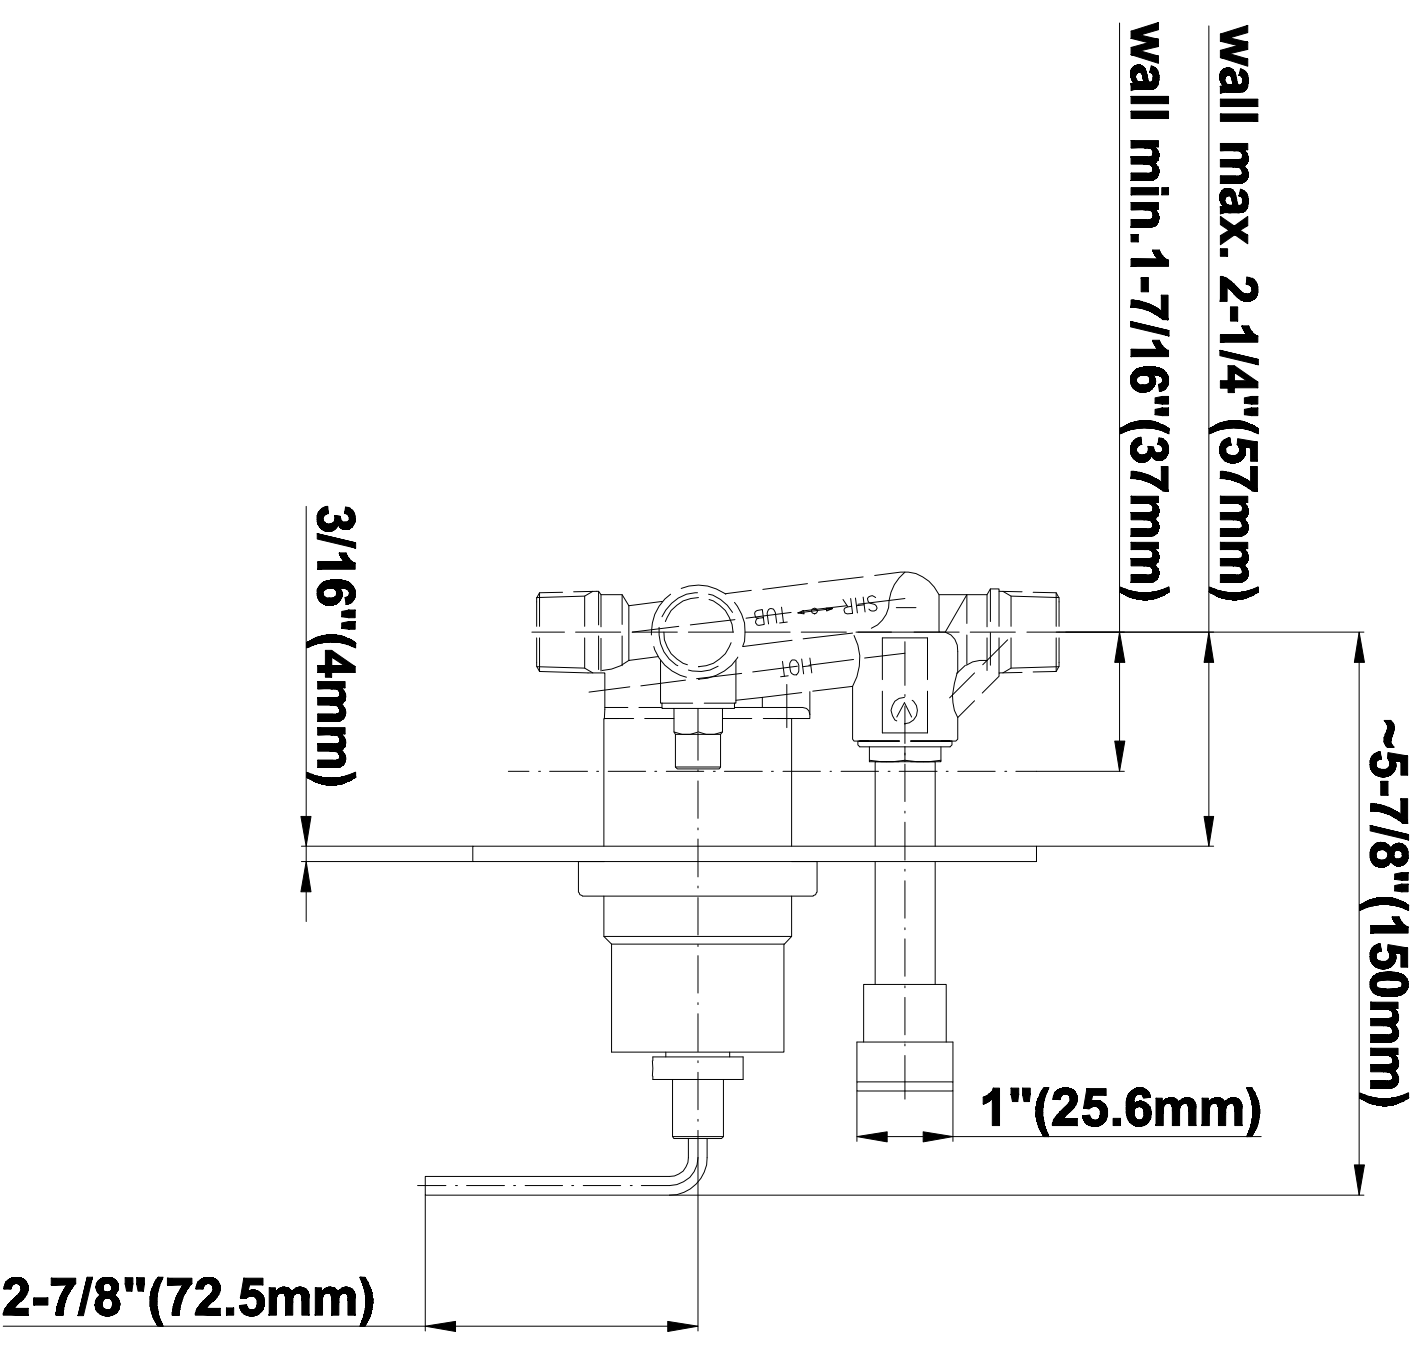

SHOWER
Contemporary Pressure Balancing
Shower Set (Rough & Trim)
G-7296-LM40S

GRAFF[®]

Information

- 1/2" Pressure Balancing Valve with Diverter
- 8" Showerhead w/ 12" Wall-Mounted Shower Arm
- Includes Multi-function handshower with wall bracket and 59" hose
- Flow Rates: showerhead ≤ 2.0 max gpm, handshower ≤ 1.5 max gpm
- CALGreen

www.graff-faucets.com | phone: 800-954-4723

SHOWER
Immersion SOLID Trim Plate
w/Handle
G-7090-LM40S-T

GRAFF®

Information

- Single metal lever handle
- Decorative trim plate
- Includes push-button diverter
- Use with G-7055 pressure balancing rough valve for shower and tub configurations
- To complete package, you must order rough valve
- ADA

Finishes

Polished
Chrome

Steelnox®
(Satin Nickel)

G-7090

SHOWER
8" Square Brass Showerhead
G-8438

GRAFF®

Information

- 1/4" thick
- 144 no-clog, easy-clean rubber spray nozzles
- Recommended use with ceiling shower arm
- Recommended for use at no more than 10 degrees tilt
- Showerhead flow rate ≤ 1.8 max gpm
- CALGreen

Finishes

Polished
Chrome

SteelInox®
(Satin Nickel)

G-8438

Aqua-Sense Collection
Contemporary 8" Square Showerhead

Product Features

- 1/4" thick
- 144 no-clog, easy-clean rubber spray nozzles
- Showerhead flow rate ≤ 1.8 max gpm