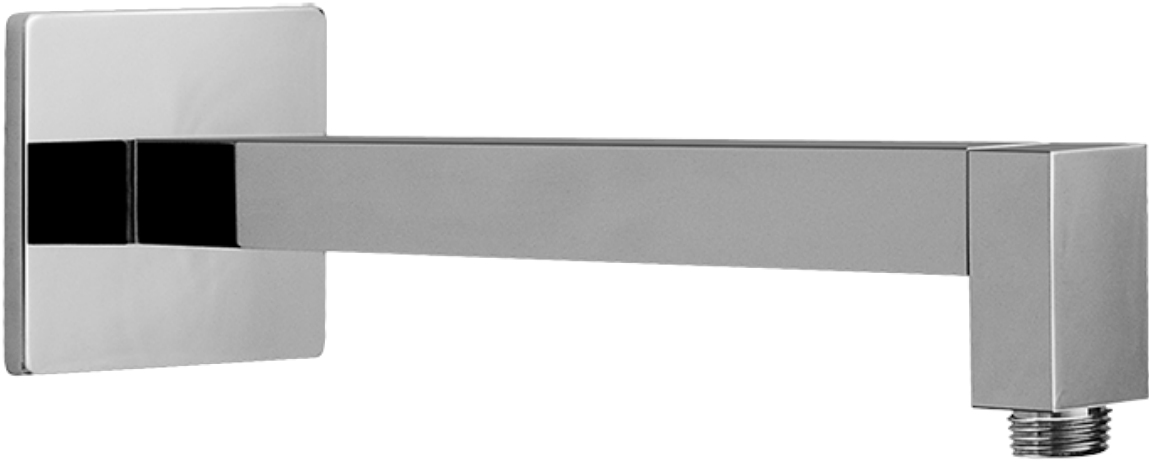

G-7295-LM40S

SHOWER
Concealed Pressure Balancing
Valve Rough w/Diverter
G-7055

GRAFF®

Information

- Anti-scald protection
- 1/2" universal inlets/outlets with male threads
- Built-in service stops
- Push-button diverter
- For use with tub & shower configuration
- Supplied with protective plastic guard

Finishes

Polished
Chrome

Steelnox®
(Satin Nickel)

G-7055

1/2" Rough Valve w/Diverter

Product Features

- Anti-scald protection
- 1/2" universal inlets/outlets with male threads
- Built-in service stops
- Push-button diverter
- For use with tub & shower configuration
- Supplied with protective plastic guard

www.graff-faucets.com | phone: 800-954-4723

SHOWER
Immersion SOLID Trim Plate
w/Handle
G-7090-LM40S-T

GRAFF®

Information

- Single metal lever handle
- Decorative trim plate
- Includes push-button diverter
- Use with G-7055 pressure balancing rough valve for shower and tub configurations
- To complete package, you must order rough valve
- ADA

www.graff-designs.com | phone: 800-954-4723

SHOWER
Contemporary 12" Shower Arm
G-8530

GRAFF[®]

Information

- Includes arm and square flange
- 1/2" NPT male thread inlet
- For use with all showerheads (especially G-8438)