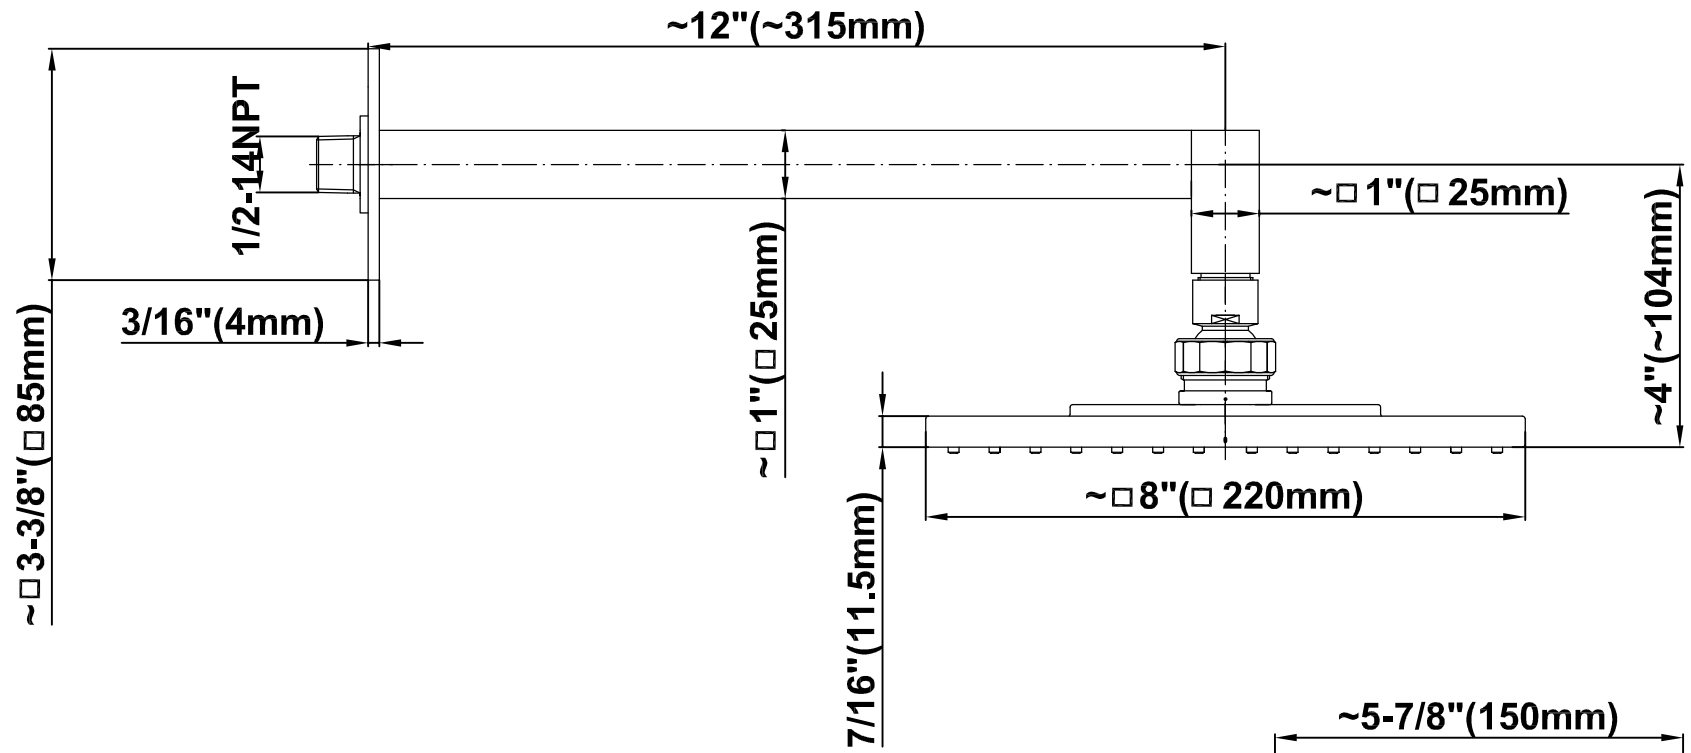

SHOWER
Contemporary Pressure Balancing
Shower Set (Rough & Trim)
G-7296-LM40S

GRAFF[®]

Information

- 1/2" Pressure Balancing Valve with Diverter
- 8" Showerhead w/ 12" Wall-Mounted Shower Arm
- Includes Multi-function handshower with wall bracket and 59" hose
- Flow Rates: showerhead ≤ 2.0 max gpm, handshower ≤ 1.5 max gpm
- CALGreen

G-7295-LM40S

SHOWER
Concealed Pressure Balancing
Valve Rough w/Diverter
G-7055

GRAFF®

Information

- Anti-scald protection
- 1/2" universal inlets/outlets with male threads
- Built-in service stops
- Push-button diverter
- For use with tub & shower configuration
- Supplied with protective plastic guard