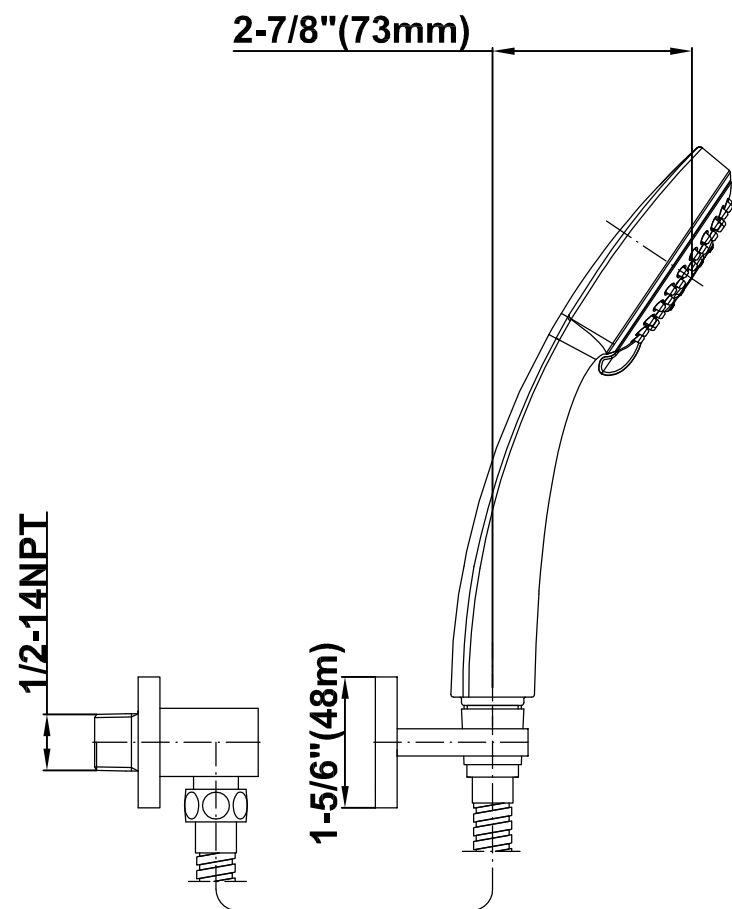

SHOWER
Contemporary Pressure Balancing
Shower Set (Rough & Trim)
G-7296-LM40S

GRAFF[®]

Information

- 1/2" Pressure Balancing Valve with Diverter
- 8" Showerhead w/ 12" Wall-Mounted Shower Arm
- Includes Multi-function handshower with wall bracket and 59" hose
- Flow Rates: showerhead ≤ 2.0 max gpm, handshower ≤ 1.5 max gpm
- CALGreen

G-7295-LM40S

SHOWER
Concealed Pressure Balancing
Valve Rough w/Diverter
G-7055

GRAFF®

Information

- Anti-scald protection
- 1/2" universal inlets/outlets with male threads
- Built-in service stops
- Push-button diverter
- For use with tub & shower configuration
- Supplied with protective plastic guard

Finishes

Polished
Chrome

Steelnox®
(Satin Nickel)

G-7055

1/2" Rough Valve w/Diverter

Product Features

- Anti-scald protection
- 1/2" universal inlets/outlets with male threads
- Built-in service stops
- Push-button diverter
- For use with tub & shower configuration
- Supplied with protective plastic guard

Finishes

Polished
Chrome

Steelnox®
(Satin Nickel)

G-7090

SHOWER
8" Square Brass Showerhead
G-8438

GRAFF®

Information

- 1/4" thick
- 144 no-clog, easy-clean rubber spray nozzles
- Recommended use with ceiling shower arm
- Recommended for use at no more than 10 degrees tilt
- Showerhead flow rate ≤ 1.8 max gpm
- CALGreen