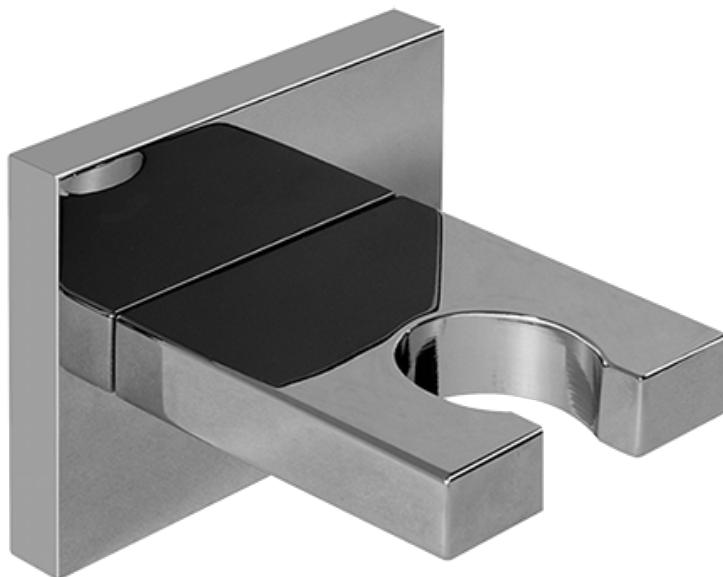

G-7295-LM40S

SHOWER
Concealed Pressure Balancing
Valve Rough w/Diverter
G-7055

GRAFF®

Information

- Anti-scald protection
- 1/2" universal inlets/outlets with male threads
- Built-in service stops
- Push-button diverter
- For use with tub & shower configuration
- Supplied with protective plastic guard

Finishes

Polished
Chrome

Steelnox®
(Satin Nickel)

G-7055

1/2" Rough Valve w/Diverter

Product Features

- Anti-scald protection
- 1/2" universal inlets/outlets with male threads
- Built-in service stops
- Push-button diverter
- For use with tub & shower configuration
- Supplied with protective plastic guard

* Special order finish- call for availability

SHOWER
Contemporary Square Wall
Bracket for Handshower
G-8632

GRAFF[®]

Information

- Solid brass construction

Finishes

Polished
Chrome

Steelnox[®]
(Satin Nickel)

G-8632

Contemporary Square Wall Bracket for Handshower

Product Features

- Solid brass construction

Available Finishes

- Polished Chrome
G-8632-PC
- Steelnox[®]
G-8632-SN

Warranty

- Limited lifetime warranty