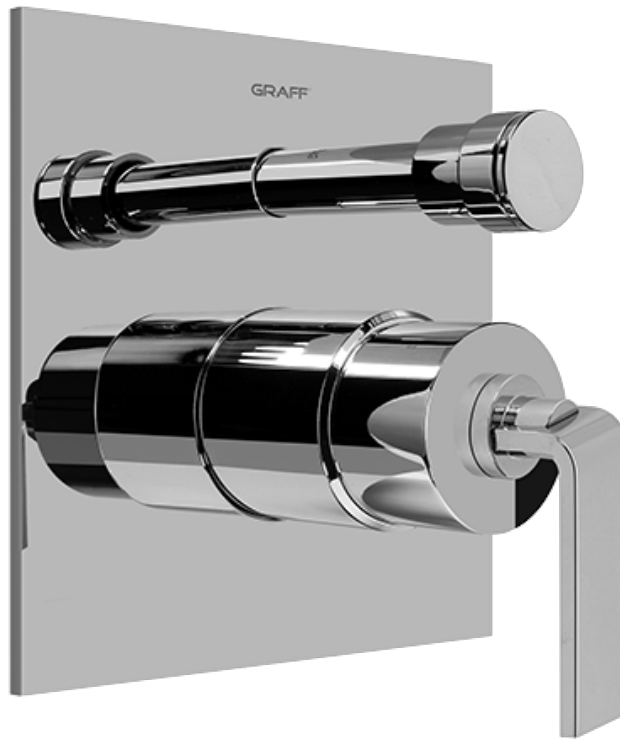

SHOWER
Contemporary Pressure Balancing
Shower Set (Rough & Trim)
G-7296-LM40S

GRAFF[®]

Information

- 1/2" Pressure Balancing Valve with Diverter
- 8" Showerhead w/ 12" Wall-Mounted Shower Arm
- Includes Multi-function handshower with wall bracket and 59" hose
- Flow Rates: showerhead ≤ 2.0 max gpm, handshower ≤ 1.5 max gpm
- CALGreen

G-7295-LM40S

SHOWER
Concealed Pressure Balancing
Valve Rough w/Diverter
G-7055

GRAFF®

Information

- Anti-scald protection
- 1/2" universal inlets/outlets with male threads
- Built-in service stops
- Push-button diverter
- For use with tub & shower configuration
- Supplied with protective plastic guard

Finishes

Polished
Chrome

Steelnox®
(Satin Nickel)

G-7055

1/2" Rough Valve w/Diverter

Product Features

- Anti-scald protection
- 1/2" universal inlets/outlets with male threads
- Built-in service stops
- Push-button diverter
- For use with tub & shower configuration
- Supplied with protective plastic guard

www.graff-faucets.com | phone: 800-954-4723

SHOWER
Immersion SOLID Trim Plate
w/Handle
G-7090-LM40S-T

GRAFF®

Information

- Single metal lever handle
- Decorative trim plate
- Includes push-button diverter
- Use with G-7055 pressure balancing rough valve for shower and tub configurations
- To complete package, you must order rough valve
- ADA