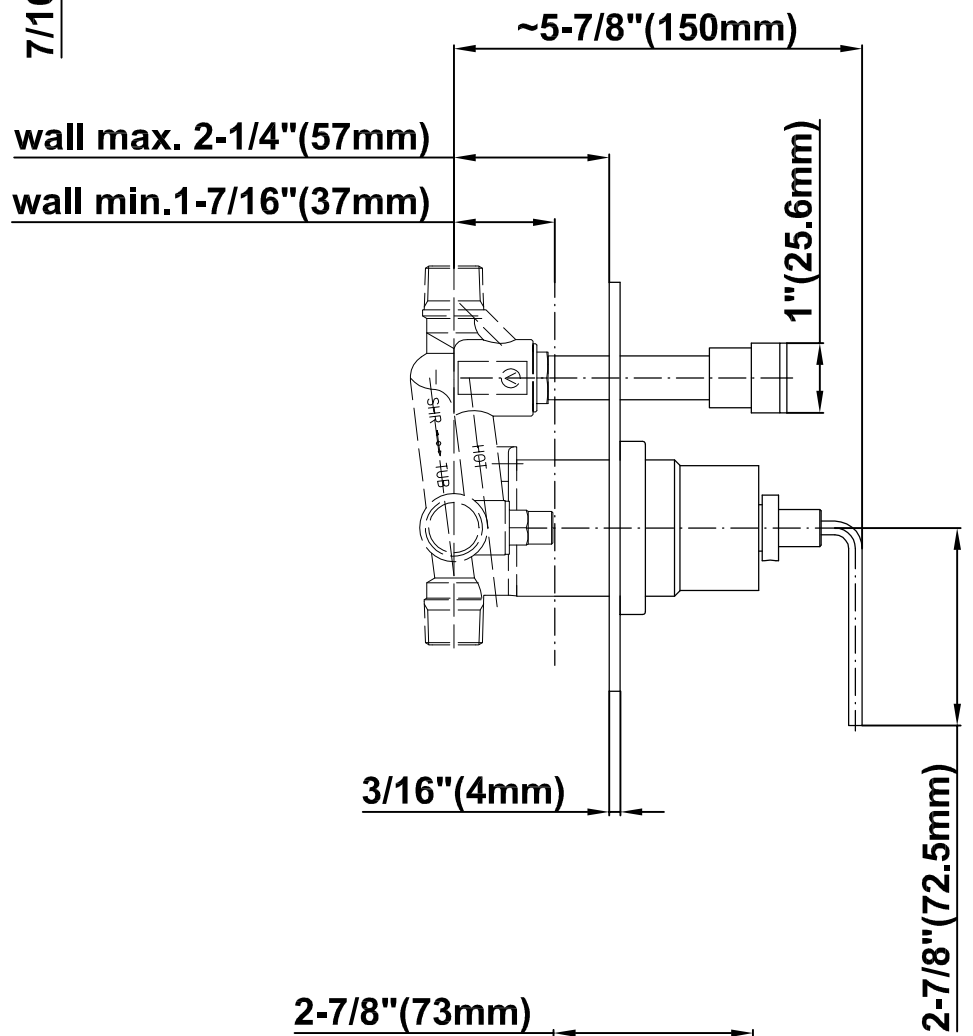

SHOWER
Contemporary Pressure Balancing
Shower Set (Rough & Trim)
G-7296-LM40S

GRAFF[®]

Information

- 1/2" Pressure Balancing Valve with Diverter
- 8" Showerhead w/ 12" Wall-Mounted Shower Arm
- Includes Multi-function handshower with wall bracket and 59" hose
- Flow Rates: showerhead ≤ 2.0 max gpm, handshower ≤ 1.5 max gpm
- CALGreen

G-7295-LM40S

SHOWER
Concealed Pressure Balancing
Valve Rough w/Diverter
G-7055

GRAFF®

Information

- Anti-scald protection
- 1/2" universal inlets/outlets with male threads
- Built-in service stops
- Push-button diverter
- For use with tub & shower configuration
- Supplied with protective plastic guard

Finishes

Polished
Chrome

Steelnox®
(Satin Nickel)

G-7090

SHOWER
8" Square Brass Showerhead
G-8438

GRAFF®

Information

- 1/4" thick
- 144 no-clog, easy-clean rubber spray nozzles
- Recommended use with ceiling shower arm
- Recommended for use at no more than 10 degrees tilt
- Showerhead flow rate ≤ 1.8 max gpm
- CALGreen

Finishes

Polished
Chrome

SteelInox®
(Satin Nickel)

G-8438

Aqua-Sense Collection
Contemporary 8" Square Showerhead

Product Features

- 1/4" thick
- 144 no-clog, easy-clean rubber spray nozzles
- Showerhead flow rate ≤ 1.8 max gpm