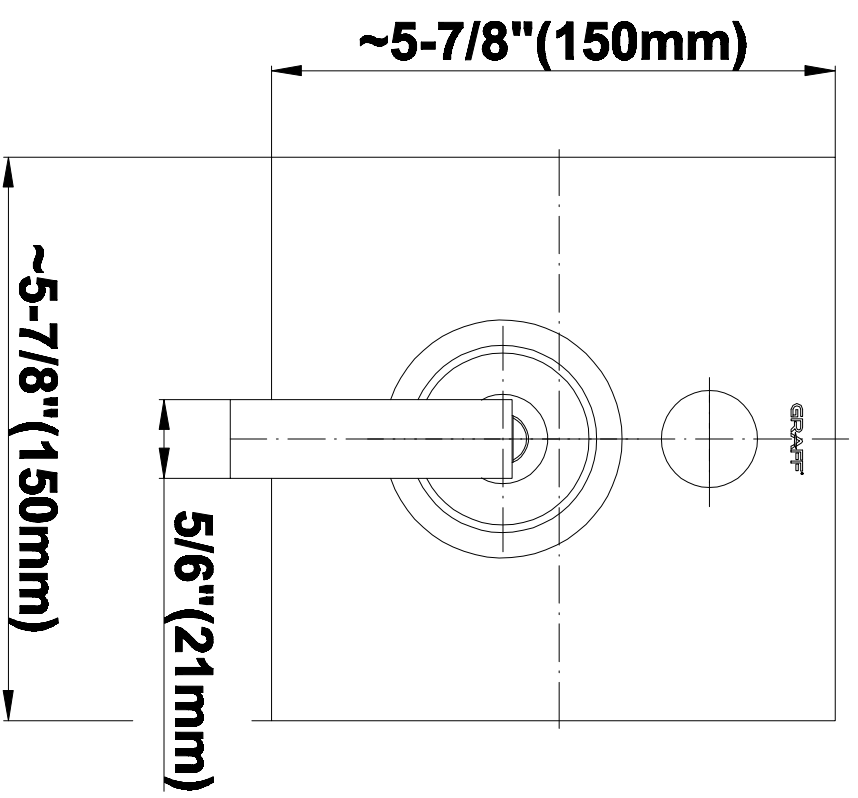

SHOWER
Contemporary Pressure Balancing
Shower Set (Rough & Trim)
G-7296-LM40S

GRAFF[®]

Information

- 1/2" Pressure Balancing Valve with Diverter
- 8" Showerhead w/ 12" Wall-Mounted Shower Arm
- Includes Multi-function handshower with wall bracket and 59" hose
- Flow Rates: showerhead ≤ 2.0 max gpm, handshower ≤ 1.5 max gpm
- CALGreen

www.graff-faucets.com | phone: 800-954-4723

SHOWER
Immersion SOLID Trim Plate
w/Handle
G-7090-LM40S-T

GRAFF®

Information

- Single metal lever handle
- Decorative trim plate
- Includes push-button diverter
- Use with G-7055 pressure balancing rough valve for shower and tub configurations
- To complete package, you must order rough valve
- ADA

Finishes

Polished
Chrome

Steelnox®
(Satin Nickel)

G-7090

SHOWER
8" Square Brass Showerhead
G-8438

GRAFF®

Information

- 1/4" thick
- 144 no-clog, easy-clean rubber spray nozzles
- Recommended use with ceiling shower arm
- Recommended for use at no more than 10 degrees tilt
- Showerhead flow rate ≤ 1.8 max gpm
- CALGreen

Finishes

Polished
Chrome

SteelInox®
(Satin Nickel)

G-8438

Aqua-Sense Collection
Contemporary 8" Square Showerhead

Product Features

- 1/4" thick
- 144 no-clog, easy-clean rubber spray nozzles
- Showerhead flow rate ≤ 1.8 max gpm