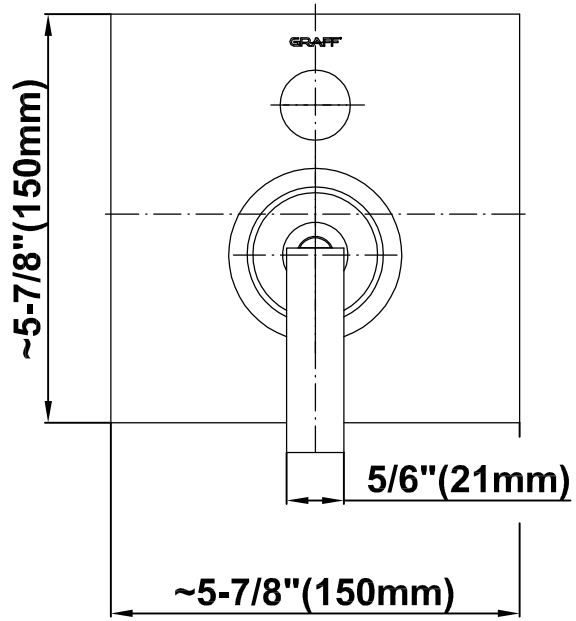

SHOWER
Contemporary Pressure Balancing
Shower Set (Rough & Trim)
G-7296-LM40S

GRAFF[®]

Information

- 1/2" Pressure Balancing Valve with Diverter
- 8" Showerhead w/ 12" Wall-Mounted Shower Arm
- Includes Multi-function handshower with wall bracket and 59" hose
- Flow Rates: showerhead ≤ 2.0 max gpm, handshower ≤ 1.5 max gpm
- CALGreen

G-7295-LM40S

SHOWER
Concealed Pressure Balancing
Valve Rough w/Diverter
G-7055

GRAFF®

Information

- Anti-scald protection
- 1/2" universal inlets/outlets with male threads
- Built-in service stops
- Push-button diverter
- For use with tub & shower configuration
- Supplied with protective plastic guard

Finishes

Polished
Chrome

Steelnox®
(Satin Nickel)

G-7090

SHOWER
8" Square Brass Showerhead
G-8438

GRAFF®

Information

- 1/4" thick
- 144 no-clog, easy-clean rubber spray nozzles
- Recommended use with ceiling shower arm
- Recommended for use at no more than 10 degrees tilt
- Showerhead flow rate ≤ 1.8 max gpm
- CALGreen

Finishes

Polished
Chrome

SteelInox®
(Satin Nickel)

G-8438

Aqua-Sense Collection
Contemporary 8" Square Showerhead

Product Features

- 1/4" thick
- 144 no-clog, easy-clean rubber spray nozzles
- Showerhead flow rate ≤ 1.8 max gpm