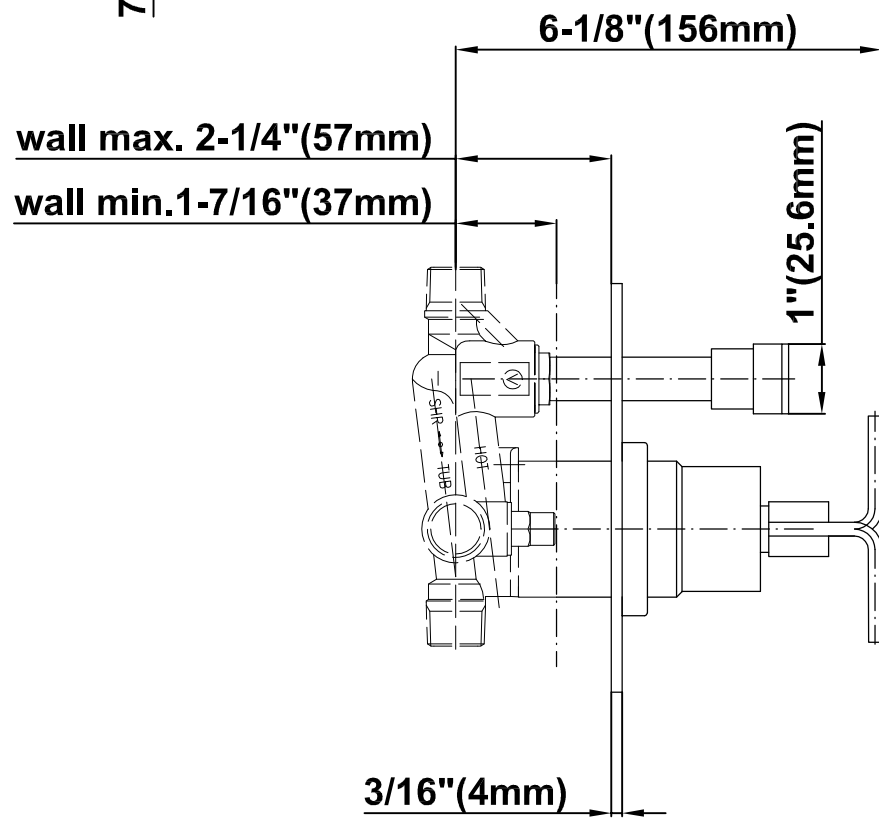

SHOWER
Contemporary Pressure Balancing
Shower Set (Rough & Trim)
G-7296-C9S

GRAFF[®]

Information

- 1/2" Pressure Balancing Valve with Diverter
- 8" Showerhead w/ 12" Wall-Mounted Shower Arm
- Includes Multi-function handshower with wall bracket and 59" hose
- Flow Rates: showerhead ≤ 2.0 max gpm, handshower ≤ 1.5 max gpm
- CALGreen

G-7296-C9S

SHOWER
Concealed Pressure Balancing
Valve Rough w/Diverter
G-7055

GRAFF®

Information

- Anti-scald protection
- 1/2" universal inlets/outlets with male threads
- Built-in service stops
- Push-button diverter
- For use with tub & shower configuration
- Supplied with protective plastic guard

Finishes

Polished
Chrome

Steelinox®
(Satin Nickel)

G-7090

SHOWER
8" Square Brass Showerhead
G-8438

GRAFF®

Information

- 1/4" thick
- 144 no-clog, easy-clean rubber spray nozzles
- Recommended use with ceiling shower arm
- Recommended for use at no more than 10 degrees tilt
- Showerhead flow rate ≤ 1.8 max gpm
- CALGreen

Finishes

Polished
Chrome

SteelInox®
(Satin Nickel)

G-8438

Aqua-Sense Collection
Contemporary 8" Square Showerhead

Product Features

- 1/4" thick
- 144 no-clog, easy-clean rubber spray nozzles
- Showerhead flow rate ≤ 1.8 max gpm