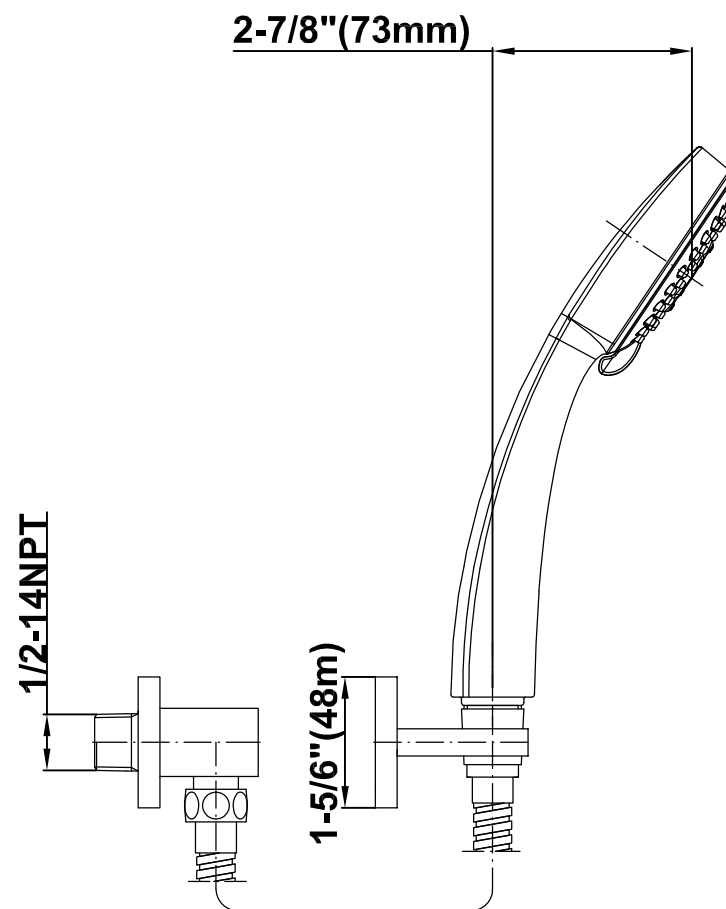

SHOWER
Contemporary Pressure Balancing
Shower Set (Rough & Trim)
G-7296-C9S

GRAFF[®]

Information

- 1/2" Pressure Balancing Valve with Diverter
- 8" Showerhead w/ 12" Wall-Mounted Shower Arm
- Includes Multi-function handshower with wall bracket and 59" hose
- Flow Rates: showerhead ≤ 2.0 max gpm, handshower ≤ 1.5 max gpm
- CALGreen

G-7296-C9S

SHOWER
Concealed Pressure Balancing
Valve Rough w/Diverter
G-7055

GRAFF®

Information

- Anti-scald protection
- 1/2" universal inlets/outlets with male threads
- Built-in service stops
- Push-button diverter
- For use with tub & shower configuration
- Supplied with protective plastic guard

Finishes

Polished
Chrome

Steelnox®
(Satin Nickel)

G-7055

1/2" Rough Valve w/Diverter

Product Features

- Anti-scald protection
- 1/2" universal inlets/outlets with male threads
- Built-in service stops
- Push-button diverter
- For use with tub & shower configuration
- Supplied with protective plastic guard

Finishes

Polished
Chrome

Steelinox®
(Satin Nickel)

G-7090

SHOWER
8" Square Brass Showerhead
G-8438

GRAFF®

Information

- 1/4" thick
- 144 no-clog, easy-clean rubber spray nozzles
- Recommended use with ceiling shower arm
- Recommended for use at no more than 10 degrees tilt
- Showerhead flow rate ≤ 1.8 max gpm
- CALGreen