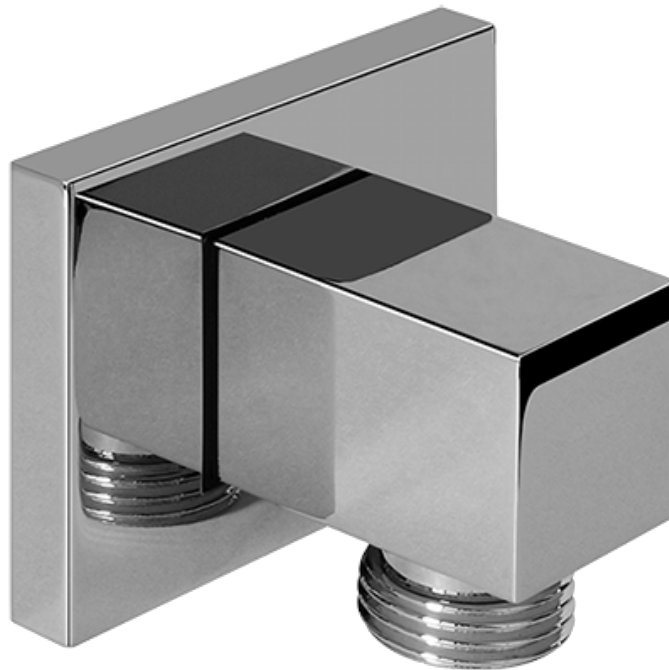

G-7296-C9S

SHOWER
Concealed Pressure Balancing
Valve Rough w/Diverter
G-7055

GRAFF®

Information

- Anti-scald protection
- 1/2" universal inlets/outlets with male threads
- Built-in service stops
- Push-button diverter
- For use with tub & shower configuration
- Supplied with protective plastic guard

Finishes

Polished
Chrome

Steelnox®
(Satin Nickel)

G-7055

1/2" Rough Valve w/Diverter

Product Features

- Anti-scald protection
- 1/2" universal inlets/outlets with male threads
- Built-in service stops
- Push-button diverter
- For use with tub & shower configuration
- Supplied with protective plastic guard

G-8632

Contemporary Square Wall Bracket for Handshower

Product Features

- Solid brass construction

Available Finishes

- Polished Chrome
G-8632-PC
- Steelnox[®]
G-8632-SN

Warranty

- Limited lifetime warranty

www.graff-faucets.com | phone: 800-954-4723

SHOWER
Contemporary Square Wall Supply
Elbow
G-8633

GRAFF[®]

Information

- 1/2" NPT female thread inlet

Finishes

Polished
Chrome

Steelnox[®]
(Satin Nickel)