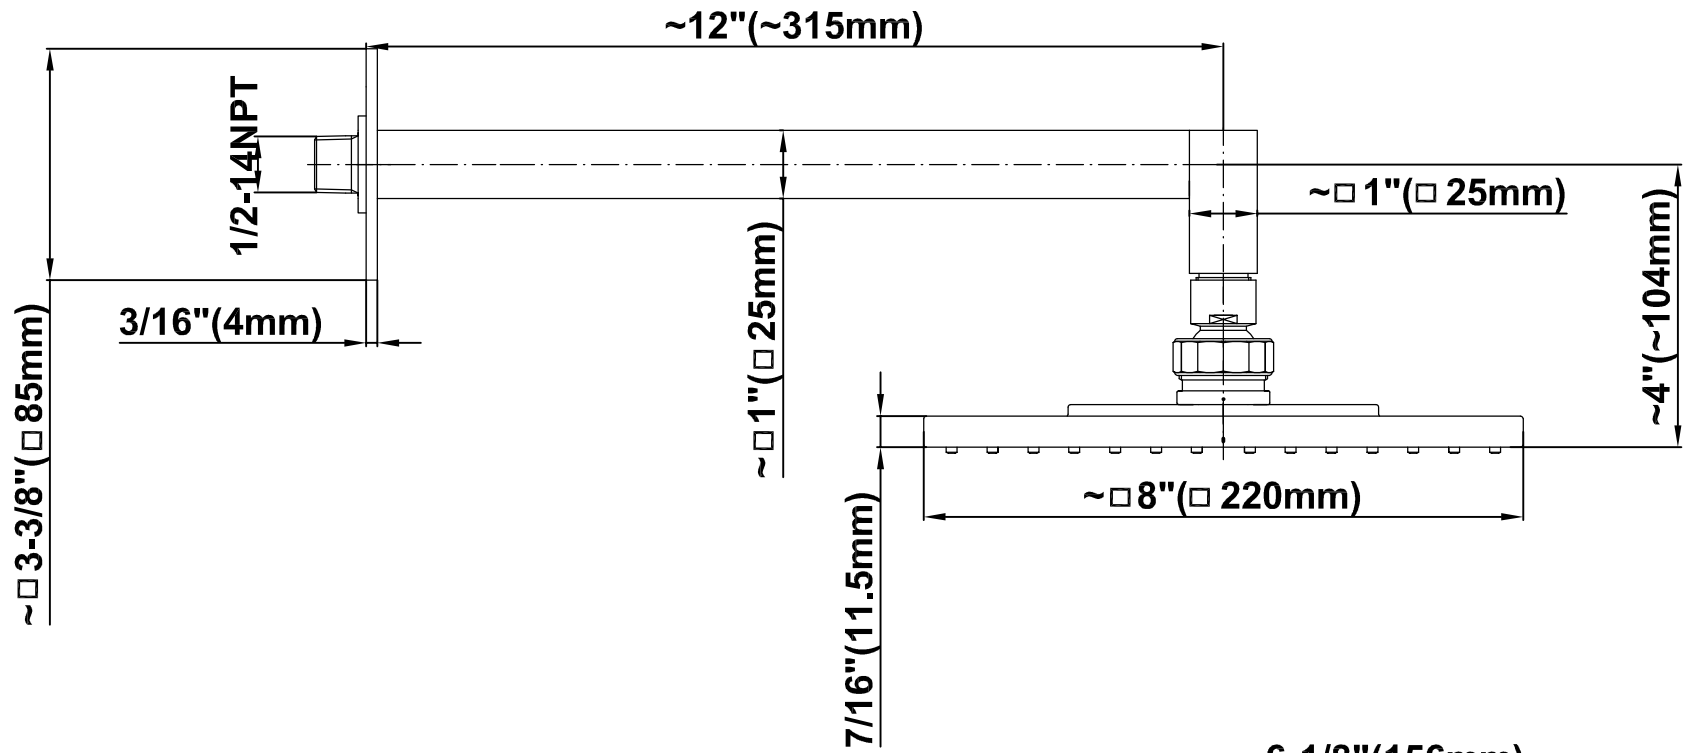

SHOWER
Contemporary Pressure Balancing
Shower Set (Rough & Trim)
G-7296-C9S

GRAFF[®]

Information

- 1/2" Pressure Balancing Valve with Diverter
- 8" Showerhead w/ 12" Wall-Mounted Shower Arm
- Includes Multi-function handshower with wall bracket and 59" hose
- Flow Rates: showerhead ≤ 2.0 max gpm, handshower ≤ 1.5 max gpm
- CALGreen

G-7296-C9S

SHOWER
Concealed Pressure Balancing
Valve Rough w/Diverter
G-7055

GRAFF®

Information

- Anti-scald protection
- 1/2" universal inlets/outlets with male threads
- Built-in service stops
- Push-button diverter
- For use with tub & shower configuration
- Supplied with protective plastic guard

Finishes

Polished
Chrome

Steelinox®
(Satin Nickel)

G-7090

SHOWER
8" Square Brass Showerhead
G-8438

GRAFF®

Information

- 1/4" thick
- 144 no-clog, easy-clean rubber spray nozzles
- Recommended use with ceiling shower arm
- Recommended for use at no more than 10 degrees tilt
- Showerhead flow rate ≤ 1.8 max gpm
- CALGreen