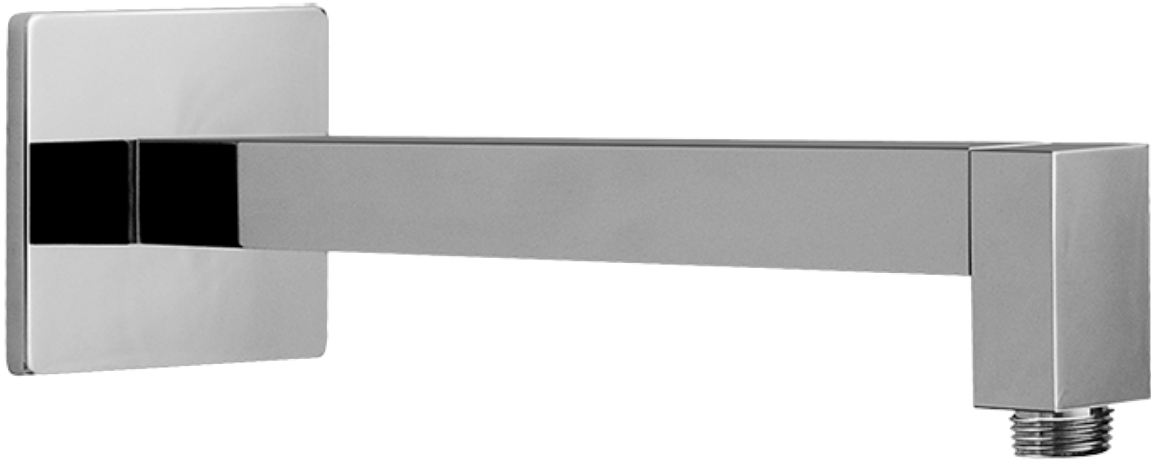

G-7296-C9S

SHOWER
Concealed Pressure Balancing
Valve Rough w/Diverter
G-7055

GRAFF®

Information

- Anti-scald protection
- 1/2" universal inlets/outlets with male threads
- Built-in service stops
- Push-button diverter
- For use with tub & shower configuration
- Supplied with protective plastic guard

Finishes

Polished
Chrome

Steelnox®
(Satin Nickel)

G-7055

1/2" Rough Valve w/Diverter

Product Features

- Anti-scald protection
- 1/2" universal inlets/outlets with male threads
- Built-in service stops
- Push-button diverter
- For use with tub & shower configuration
- Supplied with protective plastic guard

www.graff-faucets.com | phone: 800-954-4723

SHOWER
Immersion SOLID Trim Plate
w/Handle
G-7090-C9S-T

GRAFF®

Information

- Single metal lever handle
- Decorative trim plate
- Includes push-button diverter
- Use with G-7055 pressure balancing rough valve for shower and tub configurations
- To complete package, you must order rough valve
- ADA

www.graff-designs.com | phone: 800-954-4723

SHOWER
Contemporary 12" Shower Arm
G-8530

GRAFF[®]

Information

- Includes arm and square flange
- 1/2" NPT male thread inlet
- For use with all showerheads (especially G-8438)