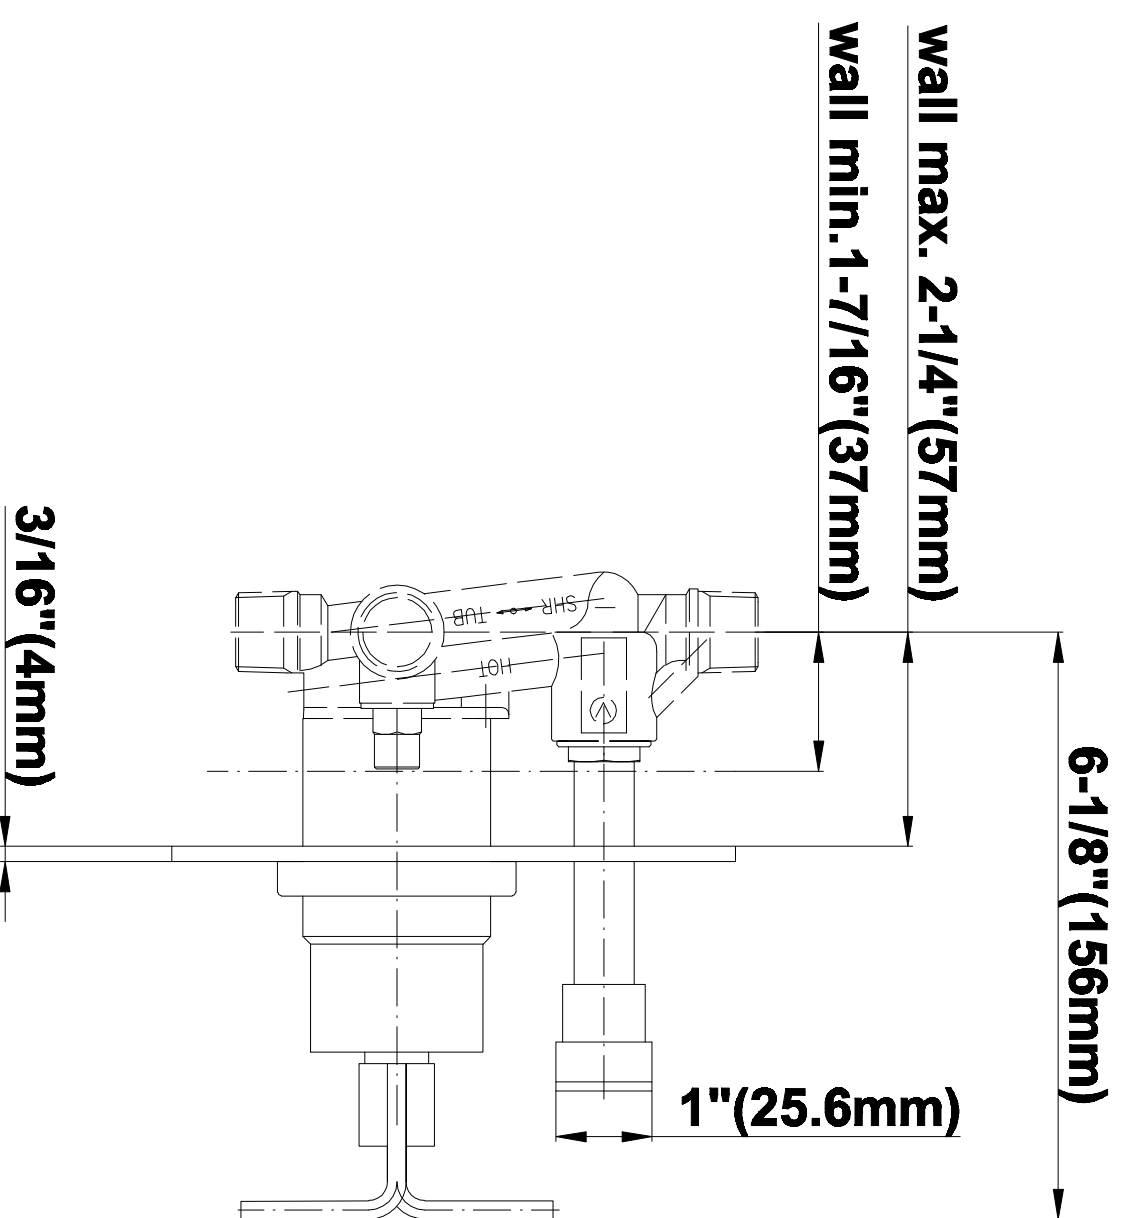

SHOWER
Contemporary Pressure Balancing
Shower Set (Rough & Trim)
G-7296-C9S

GRAFF[®]

Information

- 1/2" Pressure Balancing Valve with Diverter
- 8" Showerhead w/ 12" Wall-Mounted Shower Arm
- Includes Multi-function handshower with wall bracket and 59" hose
- Flow Rates: showerhead ≤ 2.0 max gpm, handshower ≤ 1.5 max gpm
- CALGreen

www.graff-faucets.com | phone: 800-954-4723

SHOWER
Immersion SOLID Trim Plate
w/Handle
G-7090-C9S-T

GRAFF®

Information

- Single metal lever handle
- Decorative trim plate
- Includes push-button diverter
- Use with G-7055 pressure balancing rough valve for shower and tub configurations
- To complete package, you must order rough valve
- ADA

Finishes

Polished
Chrome

Steelinox®
(Satin Nickel)

G-7090

SHOWER
8" Square Brass Showerhead
G-8438

GRAFF®

Information

- 1/4" thick
- 144 no-clog, easy-clean rubber spray nozzles
- Recommended use with ceiling shower arm
- Recommended for use at no more than 10 degrees tilt
- Showerhead flow rate ≤ 1.8 max gpm
- CALGreen

Finishes

Polished
Chrome

SteelInox®
(Satin Nickel)

G-8438

Aqua-Sense Collection
Contemporary 8" Square Showerhead

Product Features

- 1/4" thick
- 144 no-clog, easy-clean rubber spray nozzles
- Showerhead flow rate ≤ 1.8 max gpm