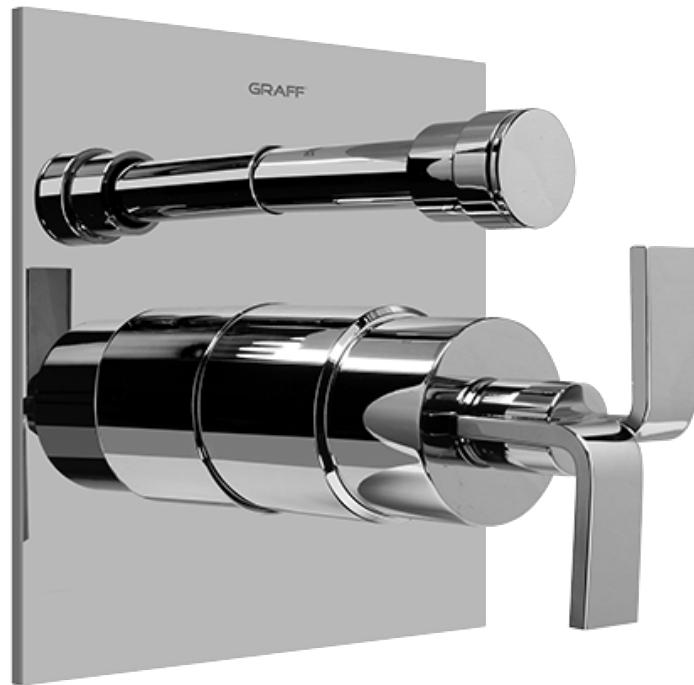

SHOWER
Contemporary Pressure Balancing
Shower Set (Rough & Trim)
G-7296-C9S

GRAFF[®]

Information

- 1/2" Pressure Balancing Valve with Diverter
- 8" Showerhead w/ 12" Wall-Mounted Shower Arm
- Includes Multi-function handshower with wall bracket and 59" hose
- Flow Rates: showerhead ≤ 2.0 max gpm, handshower ≤ 1.5 max gpm
- CALGreen

G-7296-C9S

SHOWER
Concealed Pressure Balancing
Valve Rough w/Diverter
G-7055

GRAFF®

Information

- Anti-scald protection
- 1/2" universal inlets/outlets with male threads
- Built-in service stops
- Push-button diverter
- For use with tub & shower configuration
- Supplied with protective plastic guard

Finishes

Polished
Chrome

Steelnox®
(Satin Nickel)

G-7055

1/2" Rough Valve w/Diverter

Product Features

- Anti-scald protection
- 1/2" universal inlets/outlets with male threads
- Built-in service stops
- Push-button diverter
- For use with tub & shower configuration
- Supplied with protective plastic guard

www.graff-faucets.com | phone: 800-954-4723

SHOWER
Immersion SOLID Trim Plate
w/Handle
G-7090-C9S-T

GRAFF®

Information

- Single metal lever handle
- Decorative trim plate
- Includes push-button diverter
- Use with G-7055 pressure balancing rough valve for shower and tub configurations
- To complete package, you must order rough valve
- ADA