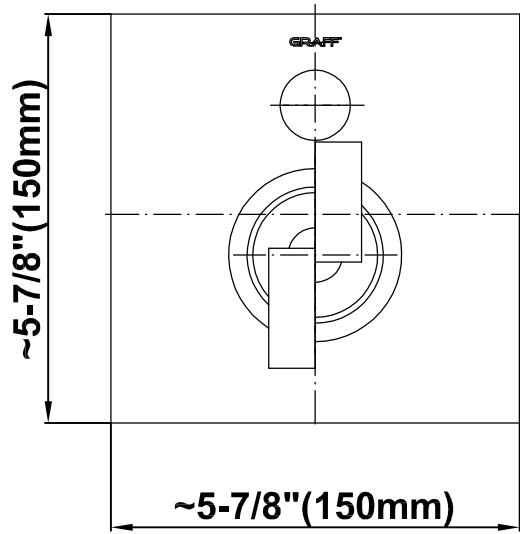

SHOWER
Contemporary Pressure Balancing
Shower Set (Rough & Trim)
G-7296-C9S

GRAFF[®]

Information

- 1/2" Pressure Balancing Valve with Diverter
- 8" Showerhead w/ 12" Wall-Mounted Shower Arm
- Includes Multi-function handshower with wall bracket and 59" hose
- Flow Rates: showerhead ≤ 2.0 max gpm, handshower ≤ 1.5 max gpm
- CALGreen

G-7296-C9S

SHOWER
Concealed Pressure Balancing
Valve Rough w/Diverter
G-7055

GRAFF®

Information

- Anti-scald protection
- 1/2" universal inlets/outlets with male threads
- Built-in service stops
- Push-button diverter
- For use with tub & shower configuration
- Supplied with protective plastic guard