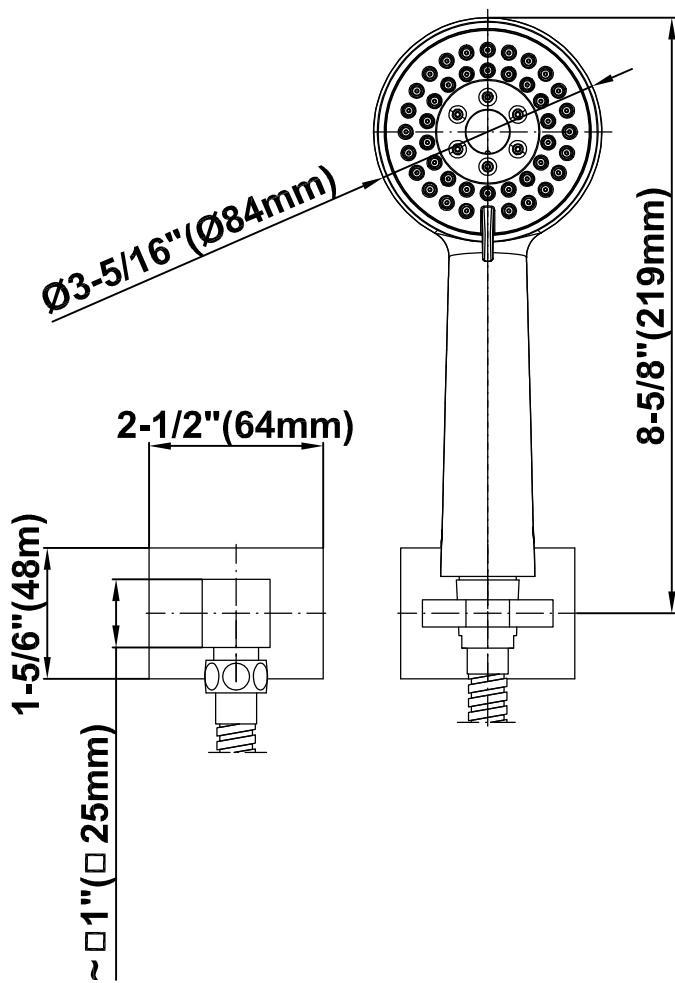

SHOWER
Contemporary Pressure Balancing
Shower Set (Rough & Trim)
G-7296-C9S

GRAFF[®]

Information

- 1/2" Pressure Balancing Valve with Diverter
- 8" Showerhead w/ 12" Wall-Mounted Shower Arm
- Includes Multi-function handshower with wall bracket and 59" hose
- Flow Rates: showerhead ≤ 2.0 max gpm, handshower ≤ 1.5 max gpm
- CALGreen

G-7296-C9S

SHOWER
Concealed Pressure Balancing
Valve Rough w/Diverter
G-7055

GRAFF®

Information

- Anti-scald protection
- 1/2" universal inlets/outlets with male threads
- Built-in service stops
- Push-button diverter
- For use with tub & shower configuration
- Supplied with protective plastic guard

Finishes

Polished
Chrome

Steelnox®
(Satin Nickel)

G-7055

1/2" Rough Valve w/Diverter

Product Features

- Anti-scald protection
- 1/2" universal inlets/outlets with male threads
- Built-in service stops
- Push-button diverter
- For use with tub & shower configuration
- Supplied with protective plastic guard

Finishes

Polished
Chrome

Steelinox®
(Satin Nickel)

G-7090

SHOWER
8" Square Brass Showerhead
G-8438

GRAFF®

Information

- 1/4" thick
- 144 no-clog, easy-clean rubber spray nozzles
- Recommended use with ceiling shower arm
- Recommended for use at no more than 10 degrees tilt
- Showerhead flow rate ≤ 1.8 max gpm
- CALGreen