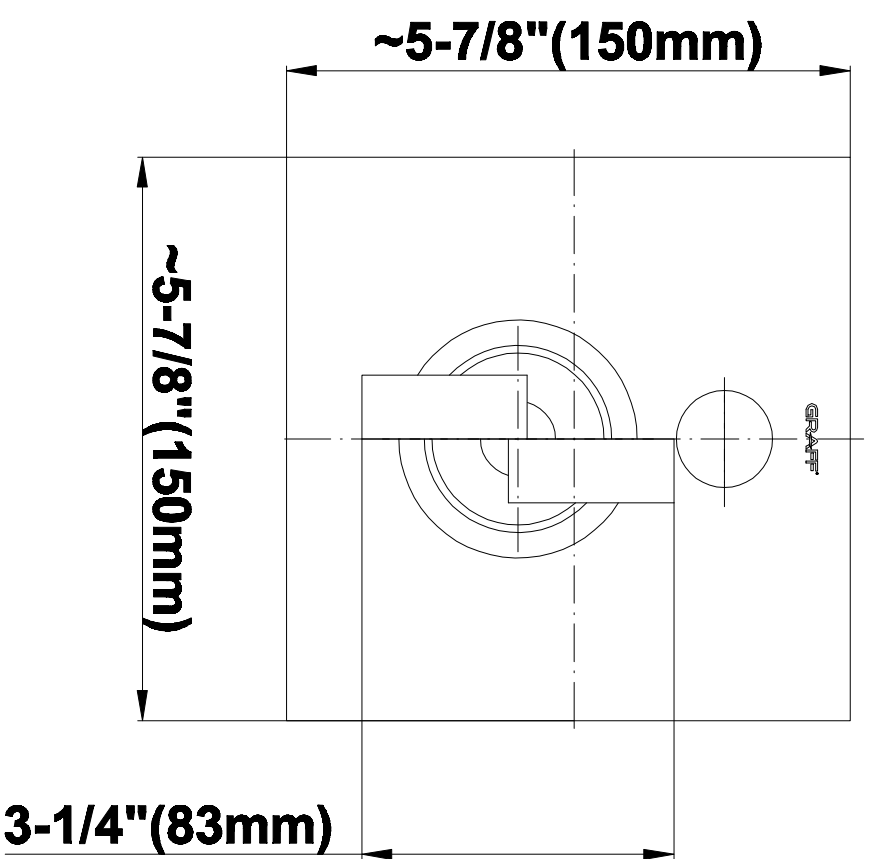

SHOWER
Contemporary Pressure Balancing
Shower Set (Rough & Trim)
G-7296-C9S

GRAFF[®]

Information

- 1/2" Pressure Balancing Valve with Diverter
- 8" Showerhead w/ 12" Wall-Mounted Shower Arm
- Includes Multi-function handshower with wall bracket and 59" hose
- Flow Rates: showerhead ≤ 2.0 max gpm, handshower ≤ 1.5 max gpm
- CALGreen

Finishes

Polished
Chrome

Steelinox®
(Satin Nickel)

G-7090

SHOWER
8" Square Brass Showerhead
G-8438

GRAFF®

Information

- 1/4" thick
- 144 no-clog, easy-clean rubber spray nozzles
- Recommended use with ceiling shower arm
- Recommended for use at no more than 10 degrees tilt
- Showerhead flow rate ≤ 1.8 max gpm
- CALGreen

Finishes

Polished
Chrome

SteelInox®
(Satin Nickel)

G-8438

Aqua-Sense Collection
Contemporary 8" Square Showerhead

Product Features

- 1/4" thick
- 144 no-clog, easy-clean rubber spray nozzles
- Showerhead flow rate ≤ 1.8 max gpm