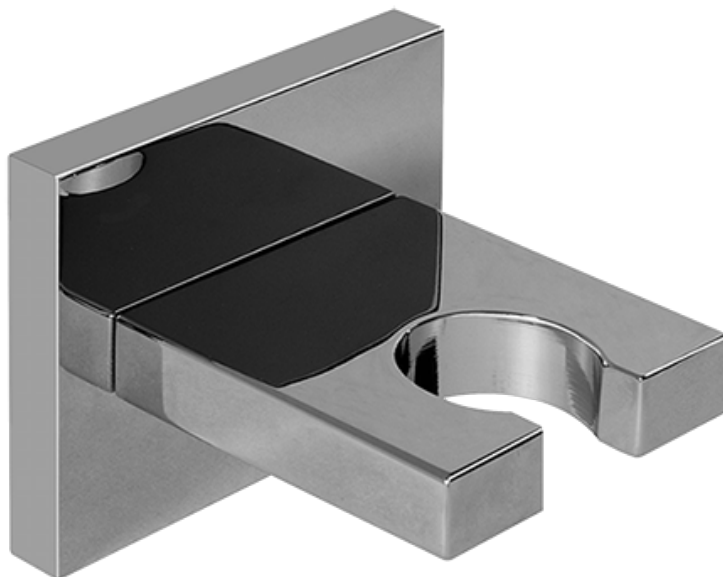

G-7296-C9S

SHOWER
Concealed Pressure Balancing
Valve Rough w/Diverter
G-7055

GRAFF®

Information

- Anti-scald protection
- 1/2" universal inlets/outlets with male threads
- Built-in service stops
- Push-button diverter
- For use with tub & shower configuration
- Supplied with protective plastic guard

Finishes

Polished
Chrome

Steelnox®
(Satin Nickel)

G-7055

1/2" Rough Valve w/Diverter

Product Features

- Anti-scald protection
- 1/2" universal inlets/outlets with male threads
- Built-in service stops
- Push-button diverter
- For use with tub & shower configuration
- Supplied with protective plastic guard

* Special order finish- call for availability

SHOWER
Contemporary Square Wall
Bracket for Handshower
G-8632

GRAFF®

Information

- Solid brass construction

Finishes

Polished
Chrome

Steelnox®
(Satin Nickel)

G-8632

Contemporary Square Wall Bracket for Handshower

Product Features

- Solid brass construction

Available Finishes

- Polished Chrome
G-8632-PC
- Steelnox[®]
G-8632-SN

Warranty

- Limited lifetime warranty