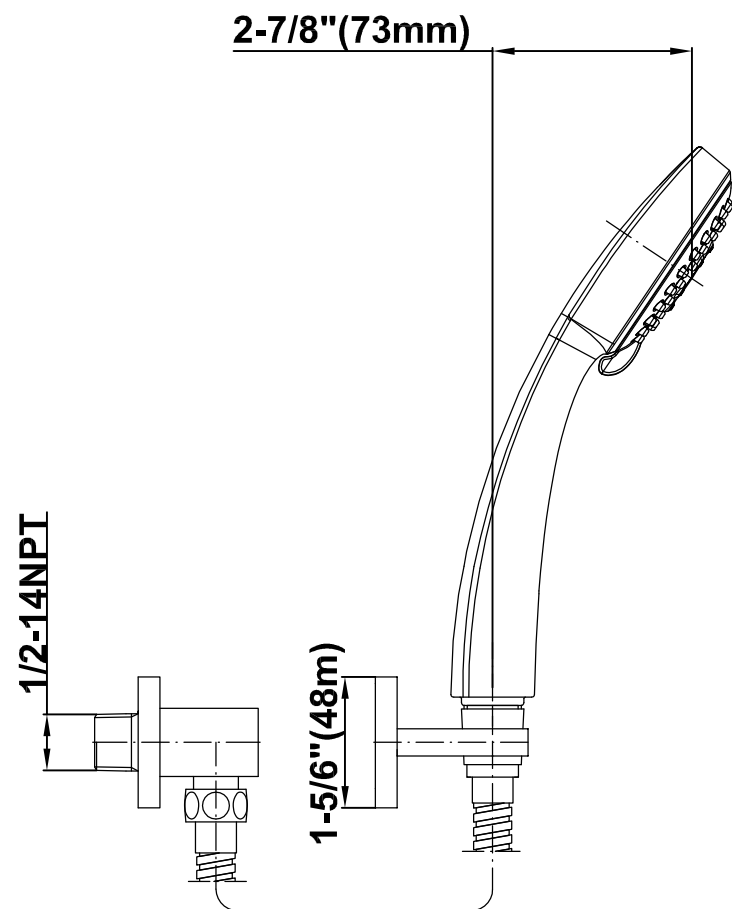

SHOWER
Contemporary Pressure Balancing
Shower Set (Rough & Trim)
G-7296-C14S

GRAFF[®]

Information

- 1/2" Pressure Balancing Valve with Diverter
- 8" Showerhead w/ 12" Wall-Mounted Shower Arm
- Includes Multi-function handshower with wall bracket and 59" hose
- Flow Rates: showerhead ≤ 2.0 max gpm, handshower ≤ 1.5 max gpm
- CALGreen

G-7296-C14S

SHOWER
Concealed Pressure Balancing
Valve Rough w/Diverter
G-7055

GRAFF®

Information

- Anti-scald protection
- 1/2" universal inlets/outlets with male threads
- Built-in service stops
- Push-button diverter
- For use with tub & shower configuration
- Supplied with protective plastic guard

Finishes

Brushed
Nickel

Polished
Chrome

Steelnox®
(Satin Nickel)

G-7055

1/2" Rough Valve w/Diverter

Product Features

- Anti-scald protection
- 1/2" universal inlets/outlets with male threads
- Built-in service stops
- Push-button diverter
- For use with tub & shower configuration
- Supplied with protective plastic guard

- 1/4" thick
- 144 no-clog, easy-clean rubber spray nozzles
- Recommended use with ceiling shower arm
- Recommended for use at no more than 10 degrees tilt
- Showerhead flow rate ≤ 1.8 max gpm
- CALGreen