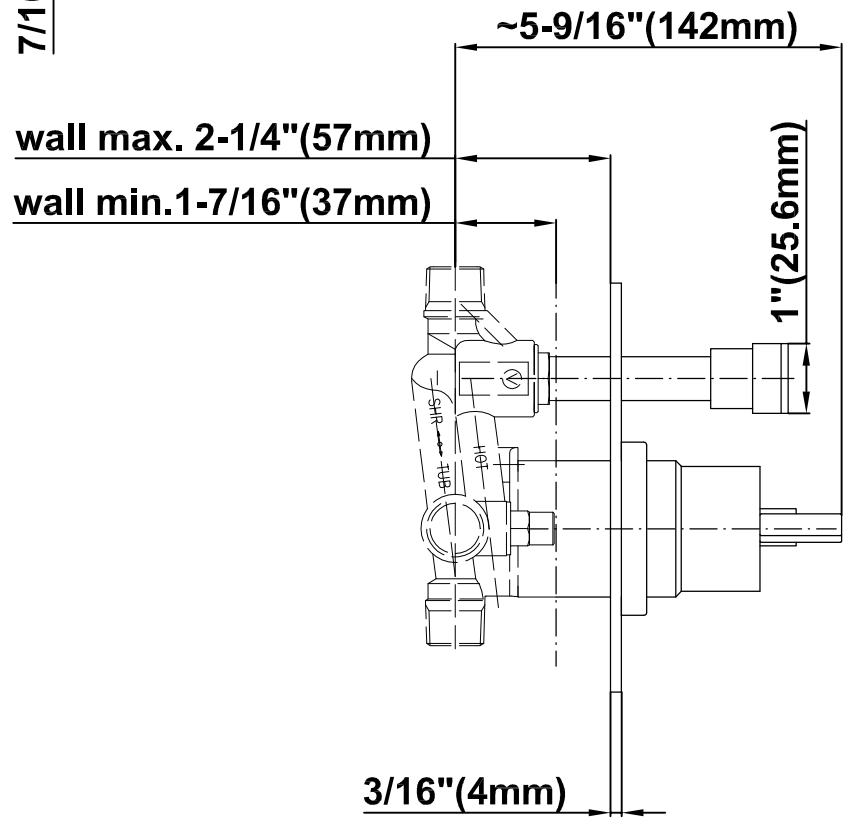

SHOWER
Contemporary Pressure Balancing
Shower Set (Rough & Trim)
G-7296-C14S

GRAFF[®]

Information

- 1/2" Pressure Balancing Valve with Diverter
- 8" Showerhead w/ 12" Wall-Mounted Shower Arm
- Includes Multi-function handshower with wall bracket and 59" hose
- Flow Rates: showerhead ≤ 2.0 max gpm, handshower ≤ 1.5 max gpm
- CALGreen

G-7296-C14S

SHOWER
Concealed Pressure Balancing
Valve Rough w/Diverter
G-7055

GRAFF®

Information

- Anti-scald protection
- 1/2" universal inlets/outlets with male threads
- Built-in service stops
- Push-button diverter
- For use with tub & shower configuration
- Supplied with protective plastic guard