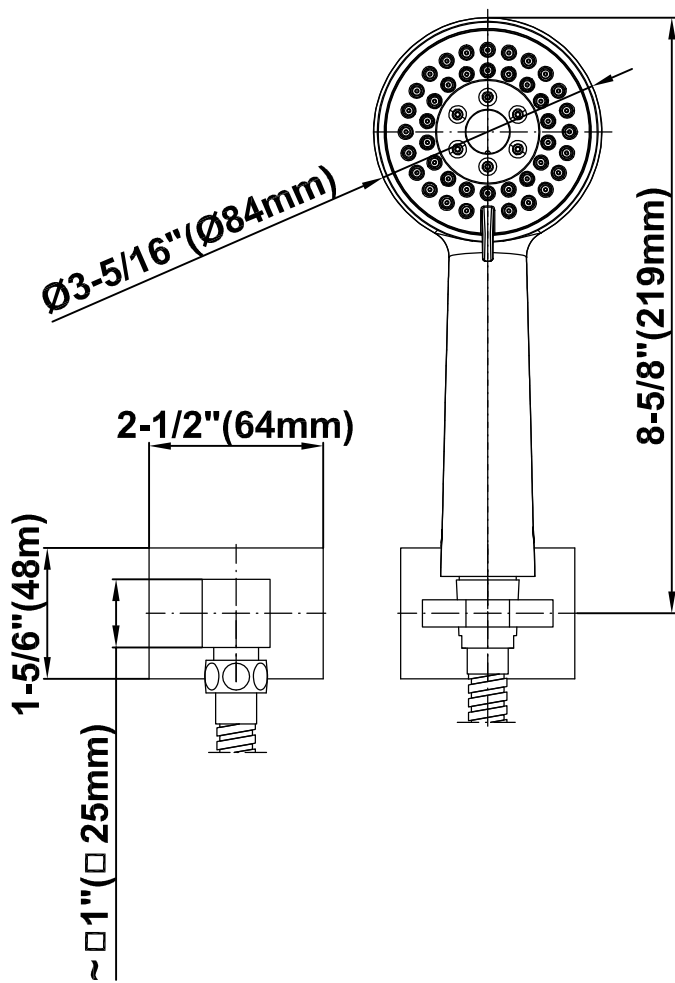

SHOWER
Contemporary Pressure Balancing
Shower Set (Rough & Trim)
G-7296-C14S

GRAFF[®]

Information

- 1/2" Pressure Balancing Valve with Diverter
- 8" Showerhead w/ 12" Wall-Mounted Shower Arm
- Includes Multi-function handshower with wall bracket and 59" hose
- Flow Rates: showerhead ≤ 2.0 max gpm, handshower ≤ 1.5 max gpm
- CALGreen

G-7296-C14S

SHOWER
Concealed Pressure Balancing
Valve Rough w/Diverter
G-7055

GRAFF®

Information

- Anti-scald protection
- 1/2" universal inlets/outlets with male threads
- Built-in service stops
- Push-button diverter
- For use with tub & shower configuration
- Supplied with protective plastic guard

Finishes

Brushed
Nickel

Polished
Chrome

Steelnox®
(Satin Nickel)

G-7055

1/2" Rough Valve w/Diverter

Product Features

- Anti-scald protection
- 1/2" universal inlets/outlets with male threads
- Built-in service stops
- Push-button diverter
- For use with tub & shower configuration
- Supplied with protective plastic guard

- 1/4" thick
- 144 no-clog, easy-clean rubber spray nozzles
- Recommended use with ceiling shower arm
- Recommended for use at no more than 10 degrees tilt
- Showerhead flow rate ≤ 1.8 max gpm
- CALGreen