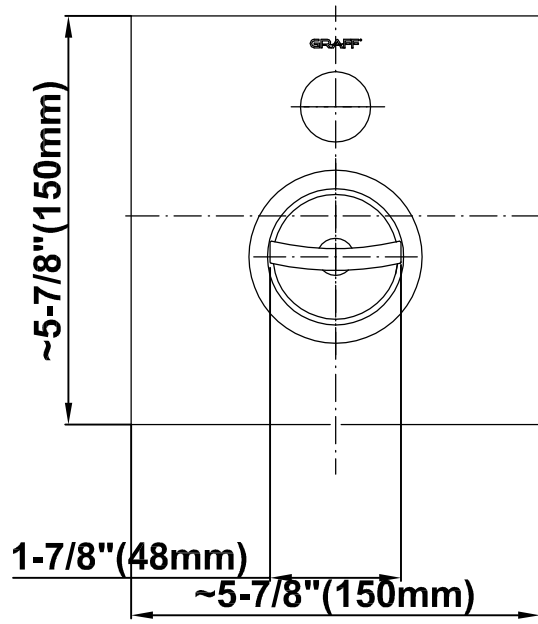

SHOWER
Contemporary Pressure Balancing
Shower Set (Rough & Trim)
G-7296-C14S

GRAFF[®]

Information

- 1/2" Pressure Balancing Valve with Diverter
- 8" Showerhead w/ 12" Wall-Mounted Shower Arm
- Includes Multi-function handshower with wall bracket and 59" hose
- Flow Rates: showerhead ≤ 2.0 max gpm, handshower ≤ 1.5 max gpm
- CALGreen

G-7296-C14S

SHOWER
Concealed Pressure Balancing
Valve Rough w/Diverter
G-7055

GRAFF®

Information

- Anti-scald protection
- 1/2" universal inlets/outlets with male threads
- Built-in service stops
- Push-button diverter
- For use with tub & shower configuration
- Supplied with protective plastic guard