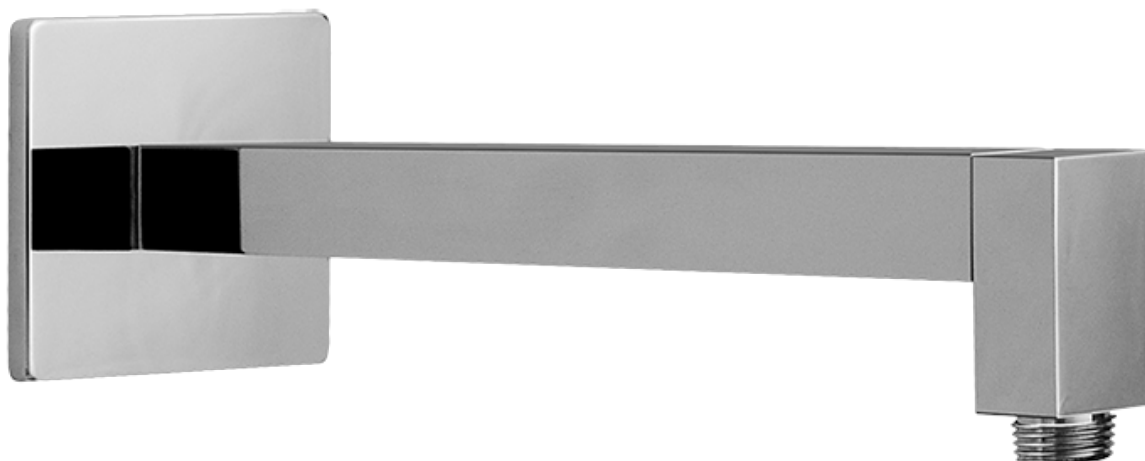

G-7296-C14S

SHOWER
Concealed Pressure Balancing
Valve Rough w/Diverter
G-7055

GRAFF®

Information

- Anti-scald protection
- 1/2" universal inlets/outlets with male threads
- Built-in service stops
- Push-button diverter
- For use with tub & shower configuration
- Supplied with protective plastic guard

Finishes

Brushed
Nickel

Polished
Chrome

Steelnox®
(Satin Nickel)

G-7055

1/2" Rough Valve w/Diverter

Product Features

- Anti-scald protection
- 1/2" universal inlets/outlets with male threads
- Built-in service stops
- Push-button diverter
- For use with tub & shower configuration
- Supplied with protective plastic guard

www.graff-designs.com | phone: 800-954-4723

SHOWER
Contemporary 12" Shower Arm
G-8530

GRAFF®

Information

- Includes arm and square flange
- 1/2" NPT male thread inlet
- For use with all showerheads (especially G-8438)