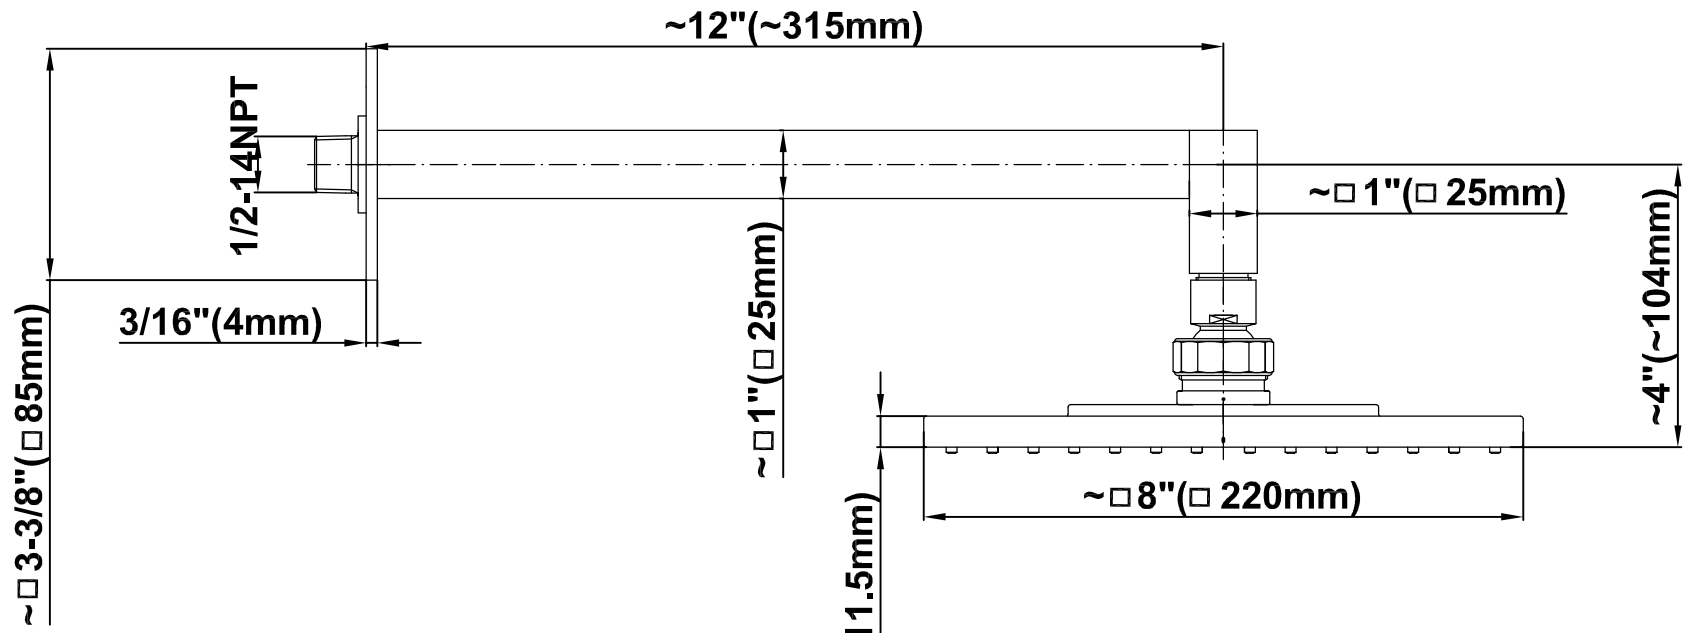

SHOWER
Contemporary Pressure Balancing
Shower Set (Rough & Trim)
G-7296-C14S

GRAFF[®]

Information

- 1/2" Pressure Balancing Valve with Diverter
- 8" Showerhead w/ 12" Wall-Mounted Shower Arm
- Includes Multi-function handshower with wall bracket and 59" hose
- Flow Rates: showerhead ≤ 2.0 max gpm, handshower ≤ 1.5 max gpm
- CALGreen

G-7296-C14S

SHOWER
Concealed Pressure Balancing
Valve Rough w/Diverter
G-7055

GRAFF®

Information

- Anti-scald protection
- 1/2" universal inlets/outlets with male threads
- Built-in service stops
- Push-button diverter
- For use with tub & shower configuration
- Supplied with protective plastic guard