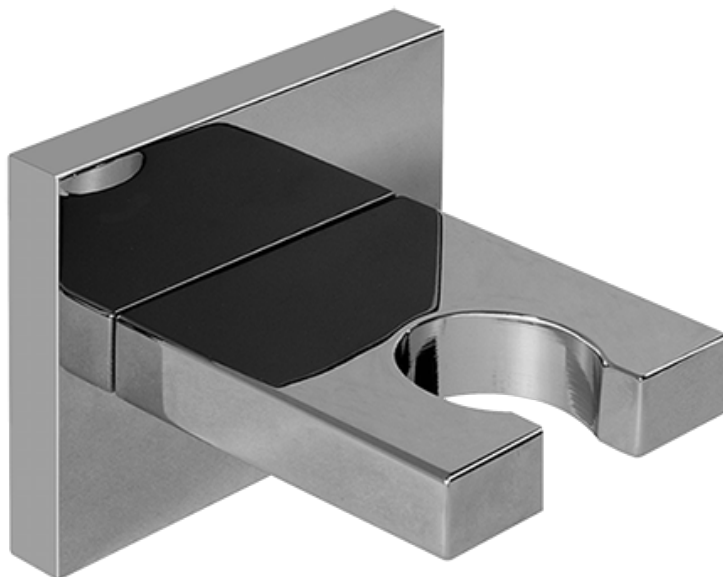

Finishes

Brushed
Nickel

Polished
Chrome

Steelnox®
(Satin Nickel)

G-7055

1/2" Rough Valve w/Diverter

Product Features

- Anti-scald protection
- 1/2" universal inlets/outlets with male threads
- Built-in service stops
- Push-button diverter
- For use with tub & shower configuration
- Supplied with protective plastic guard

- Brass spiral flexible hose with conical nut

Finishes

Brushed
Nickel

Polished
Chrome

Steelnox®
(Satin Nickel)

Product Features

- Brass spiral flexible hose with conical nut

Warranty

* Special order finish- call for availability

SHOWER
Contemporary Square Wall
Bracket for Handshower
G-8632

GRAFF®

Information

- Solid brass construction

Finishes

Brushed
Nickel

Polished
Chrome

Steelnox®
(Satin Nickel)

G-8632

Contemporary Square Wall Bracket for Handshower

Product Features

- Solid brass construction

Available Finishes

- Polished Chrome
G-8632-PC
- Steelnox[®]
G-8632-SN

Warranty