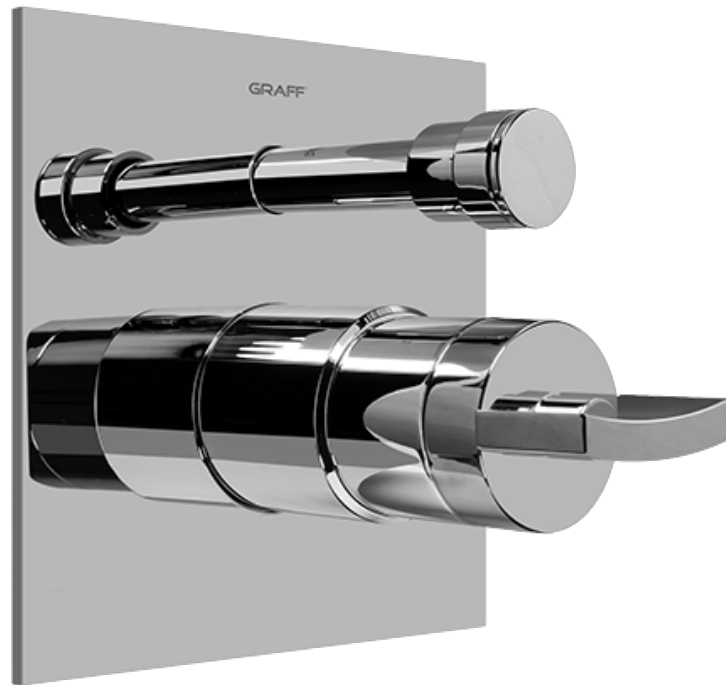

SHOWER
Contemporary Pressure Balancing
Shower Set (Rough & Trim)
G-7296-C14S

GRAFF[®]

Information

- 1/2" Pressure Balancing Valve with Diverter
- 8" Showerhead w/ 12" Wall-Mounted Shower Arm
- Includes Multi-function handshower with wall bracket and 59" hose
- Flow Rates: showerhead ≤ 2.0 max gpm, handshower ≤ 1.5 max gpm
- CALGreen

G-7296-C14S

SHOWER
Concealed Pressure Balancing
Valve Rough w/Diverter
G-7055

GRAFF®

Information

- Anti-scald protection
- 1/2" universal inlets/outlets with male threads
- Built-in service stops
- Push-button diverter
- For use with tub & shower configuration
- Supplied with protective plastic guard

Finishes

Brushed
Nickel

Polished
Chrome

Steelnox®
(Satin Nickel)

G-7055

1/2" Rough Valve w/Diverter

Product Features

- Anti-scald protection
- 1/2" universal inlets/outlets with male threads
- Built-in service stops
- Push-button diverter
- For use with tub & shower configuration
- Supplied with protective plastic guard

www.graff-faucets.com | phone: 800-954-4723

SHOWER
Sade/Targa/Luna SOLID Trim Plate
w/Handle
G-7090-C14S-T

GRAFF®

Information

- Single metal lever handle
- Decorative trim plate
- Includes push-button diverter
- Use with G-7055 pressure balancing rough valve for shower and tub configurations
- To complete package, you must order rough valve